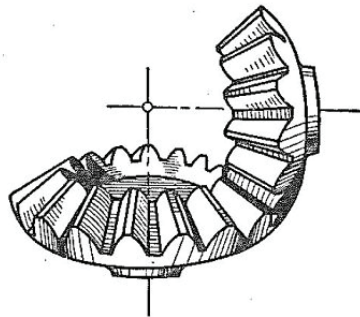

PARTS LIST

DEMOLITION HAMMER

BPH2200

Art# 017240

Use only BORMANN genuine parts as specified in the parts list for repair or replacement.
Check if your machine meets the applicable models listed below.
The contents described in the parts list may change due to improvement.

APPLICABLE:

March 2020

BPH2200 Fig. A

No#	Code	Description (EN)	QTY	Notes
1	0172400001	lock rod	1	
2	0172400002	round pin	1	
3	0172400003	o-ring18X8	2	
4	0172400004	headstrong	1	
5	0172400005	lock rod cover	1	
6	0172400006	spring	1	
7	0172400007	washer32*17*2	1	
8	0172400008	screwM12X75	6	
9	0172400009	washer12	6	
10	0172400010	headstrong spring	6	
11	0172400011	o-ring 83X2	1	
12	0172400012	ram hammer cover	1	
13	0172400013	ram hammer	1	
14	0172400014	o-ring71*2	1	
15	0172400015	o-ring31.5X5	1	
16	0172400016	"Aluminum muzzle "	1	
17	0172400017	big damping ring55*84*15	1	
18	0172400018	washer47*85*7	1	
19	0172400019	open mouth	1	
20	0172400020	big washer	2	
21	0172400021	small damping ring67*77.5*8	1	
22	0172400022	cylinder house	1	
23	0172400023	screwM10X45	4	
24	0172400024	spring washer	4	
25	0172400025	washer	4	
26	0172400026	o-ring	1	
27	0172400027	cylinder	1	
28	0172400028	o-ring	1	
29	0172400029	piston pin	1	
30	0172400030	piston	1	
31	0172400031	Y-ring	1	
32	0172400032	connecting rod	1	
33	0172400033	needle bearingNK22/20	1	
34	0172400034	needle bearing board	1	
35	0172400035	spring washer8	9	
36	0172400036	screwM8X30	4	
37	0172400037	motor house	1	
38	0172400038	oil gauge	1	
39	0172400039	O-ring	1	
40	0172400040	eccentric shaft	1	
41	0172400041	woodruff key4*6.5*16	2	
42	0172400042	screwM6X20	4	
43	0172400043	spring washer6	14	
44	0172400044	washer6	14	
45	0172400045	bearing seat	1	
46	0172400046	o-ring126X2	1	
47	0172400047	bearing6205-2RS	1	
48	0172400048	inner cover	1	
49	0172400049	front cap seal ring	1	
50	0172400050	oil seal	1	
51	0172400051	ring22*32*15.5	1	
52	0172400052	big gear	1	