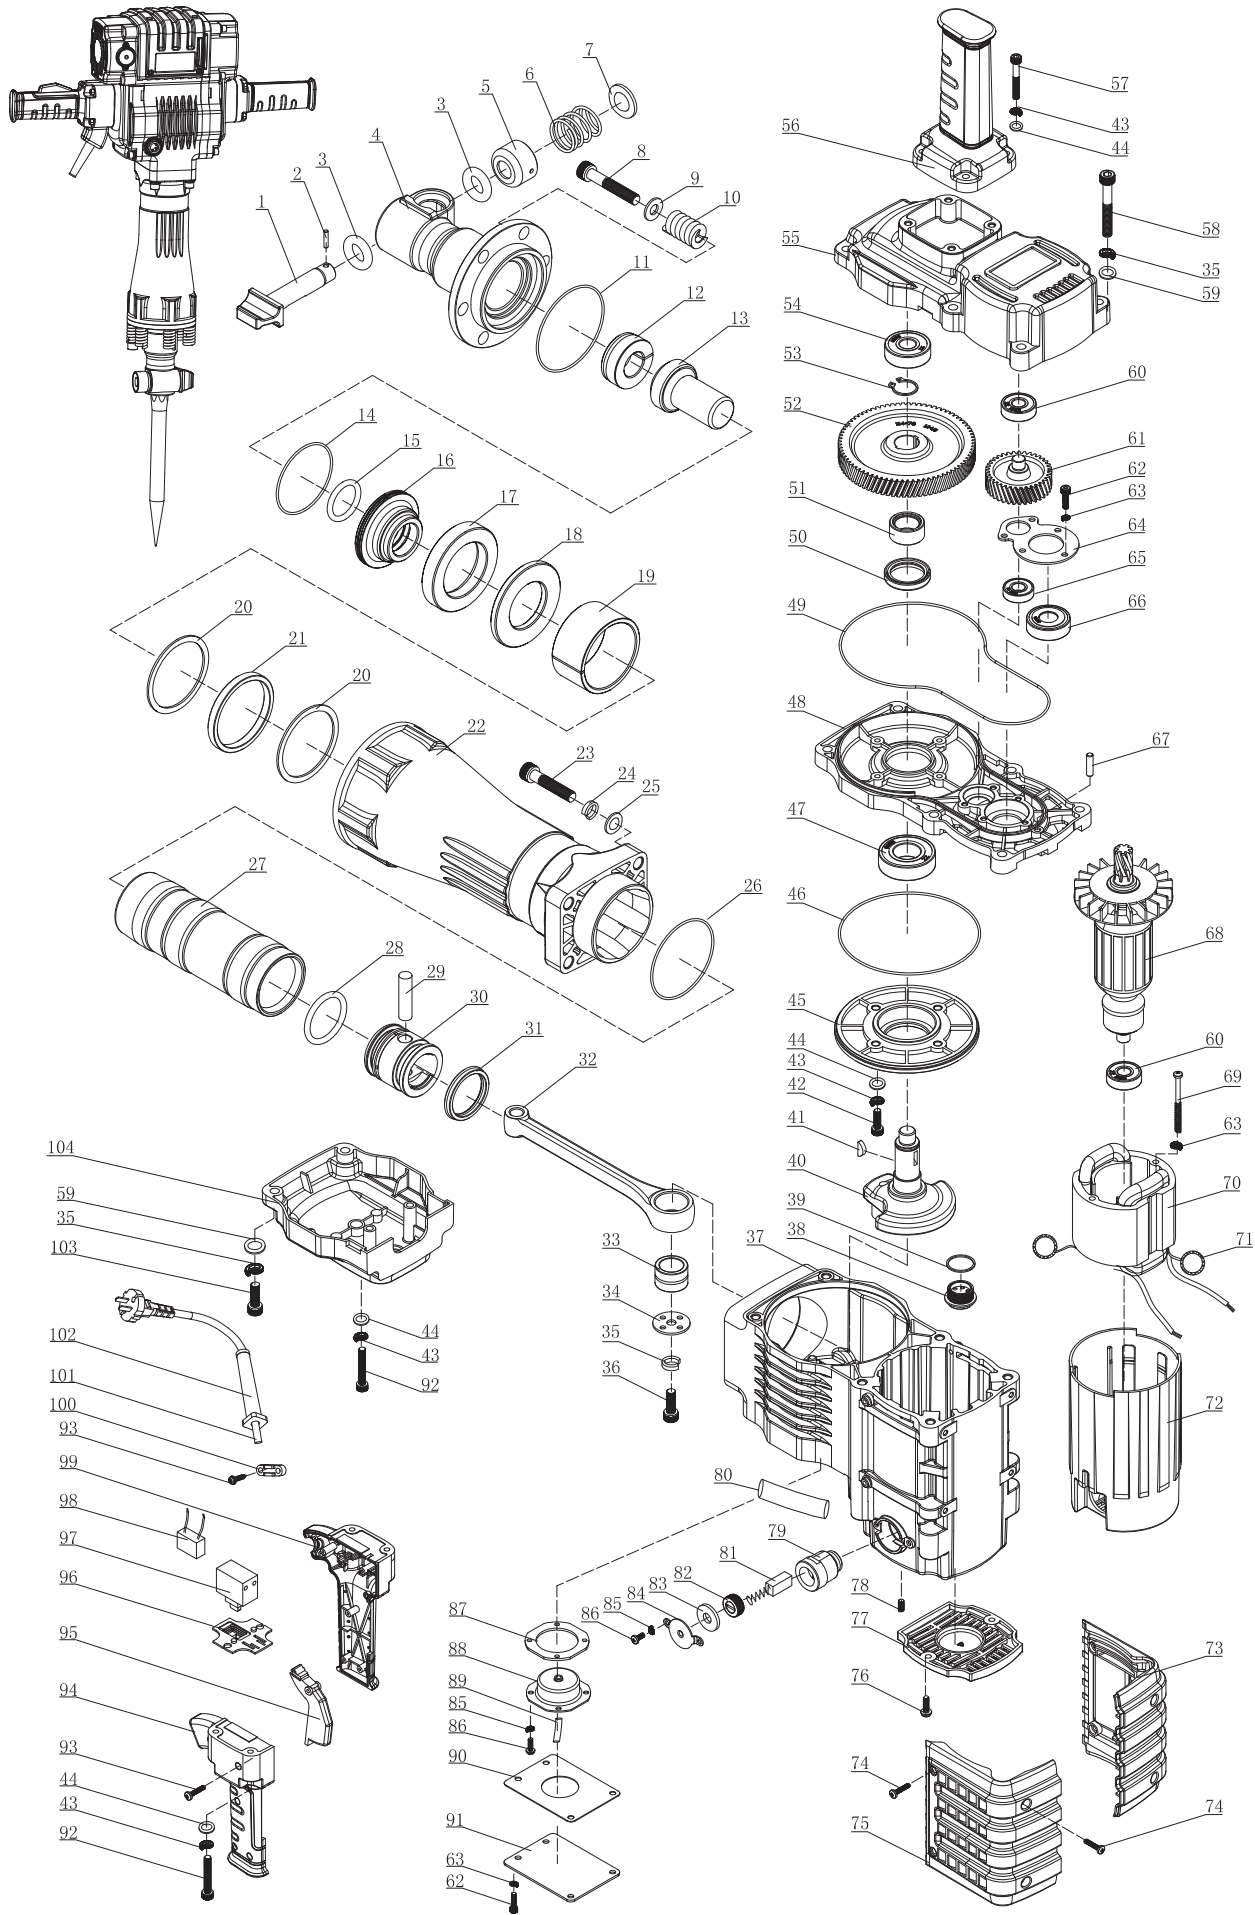

PARTS LIST

DEMOLITION HAMMER

BPH2200

Art# 017240

Use only BORMANN genuine parts as specified in the parts list for repair or replacement.
Check if your machine meets the applicable models listed below.
The contents described in the parts list may change due to improvement.

APPLICABLE:

March 2020

BPH2200 Fig. A

No#	Code	Description (EN)	QTY	Notes
1	0172400001	lock rod	1	
2	0172400002	round pin	1	
3	0172400003	o-ring18X8	2	
4	0172400004	headstrong	1	
5	0172400005	lock rod cover	1	
6	0172400006	spring	1	
7	0172400007	washer32*17*2	1	
8	0172400008	screwM12X75	6	
9	0172400009	washer12	6	
10	0172400010	headstrong spring	6	
11	0172400011	o-ring 83X2	1	
12	0172400012	ram hammer cover	1	
13	0172400013	ram hammer	1	
14	0172400014	o-ring71*2	1	
15	0172400015	o-ring31.5X5	1	
16	0172400016	"Aluminum muzzle "	1	
17	0172400017	big damping ring55*84*15	1	
18	0172400018	washer47*85*7	1	
19	0172400019	open mouth	1	
20	0172400020	big washer	2	
21	0172400021	small damping ring67*77.5*8	1	
22	0172400022	cylinder house	1	
23	0172400023	screwM10X45	4	
24	0172400024	spring washer	4	
25	0172400025	washer	4	
26	0172400026	o-ring	1	
27	0172400027	cylinder	1	
28	0172400028	o-ring	1	
29	0172400029	piston pin	1	
30	0172400030	piston	1	
31	0172400031	Y-ring	1	
32	0172400032	connecting rod	1	
33	0172400033	needle bearingNK22/20	1	
34	0172400034	needle bearing board	1	
35	0172400035	spring washer8	9	
36	0172400036	screwM8X30	4	
37	0172400037	motor house	1	
38	0172400038	oil gauge	1	
39	0172400039	O-ring	1	
40	0172400040	eccentric shaft	1	
41	0172400041	woodruff key4*6.5*16	2	
42	0172400042	screwM6X20	4	
43	0172400043	spring washer6	14	
44	0172400044	washer6	14	
45	0172400045	bearing seat	1	
46	0172400046	o-ring126X2	1	
47	0172400047	bearing6205-2RS	1	
48	0172400048	inner cover	1	
49	0172400049	front cap seal ring	1	
50	0172400050	oil seal	1	
51	0172400051	ring22*32*15.5	1	
52	0172400052	big gear	1	