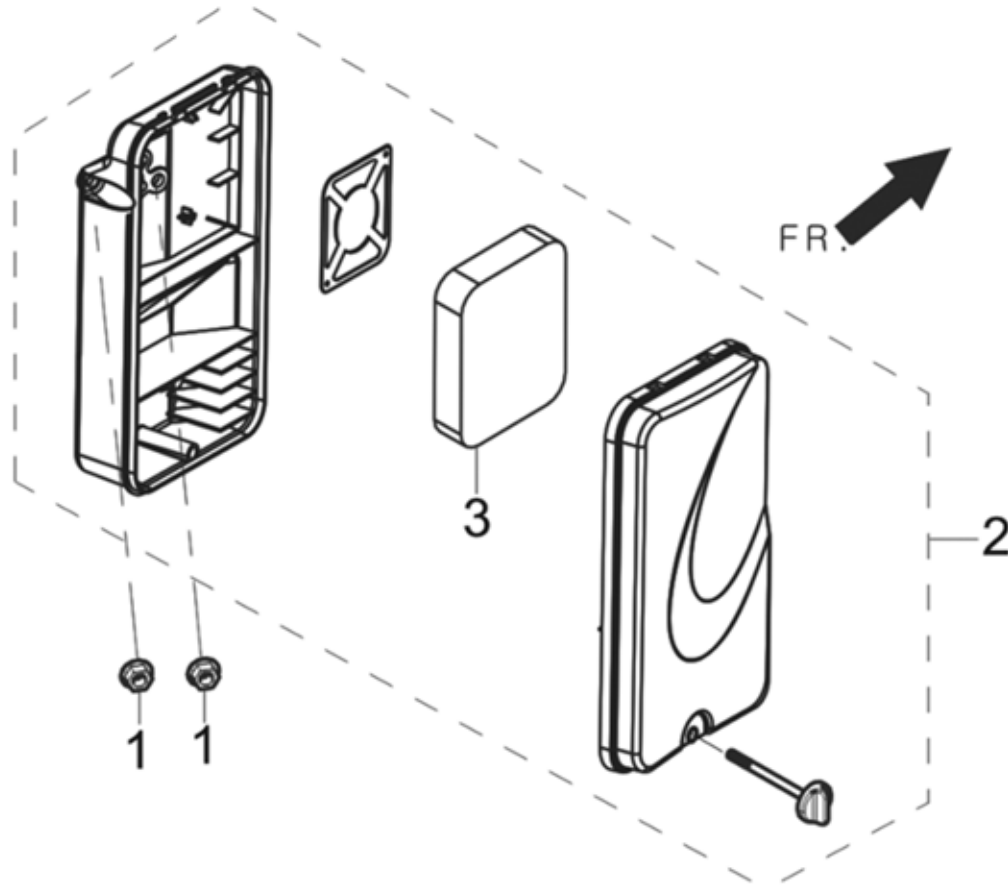

F01

POS.	CODE	DESCRIPTION	QTY
F01-1	A08506	HEXAGON NUT WITH FLANGE	2
F01-2	A08572	AIR FILTER ASSEMBLY	1
F01-3	A08573	AIR FILTER ELEMENT	1