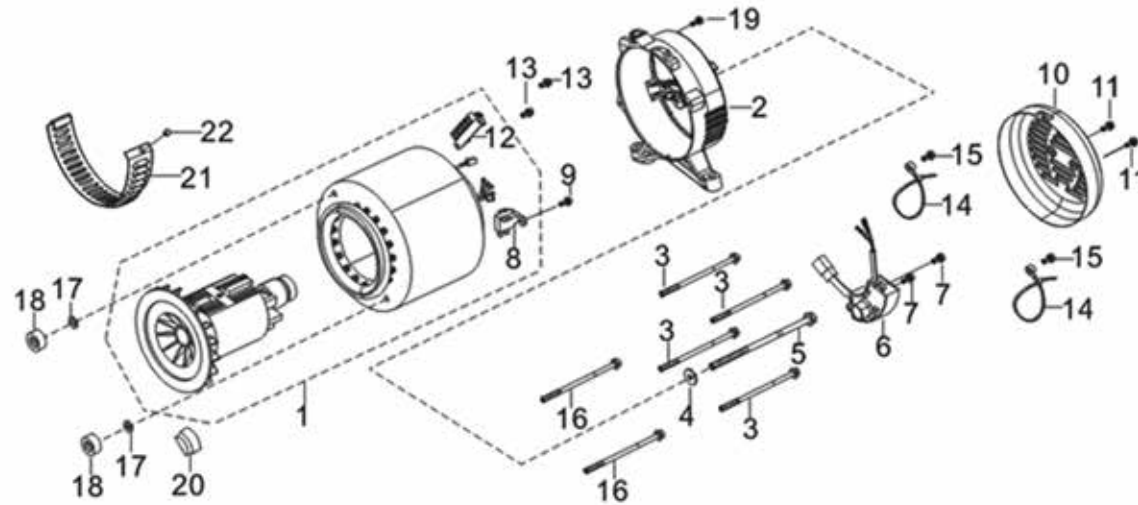

F06

POS.	CODE	DESCRIPTION	QTY
F06-1	A13181	MOTOR ASSEMBLY	1
F06-2	A08695	MOTOR SUPPORT	1
F06-3	A08589	STATOR BOLT	4
F06-4	A08759	FLAT WASHER	1
F06-5	A08590	ROTOR BOLT	1
F06-6	A13220	VOLTAGE REGULATOR	1
F06-7	A08930	BOLT	2
F06-8	A08592	CARBON BRUSH	1
F06-9	A08536	BOLT	1
F06-10	A08697	MOTOR TAIL COVER	1
F06-11	A08536	BOLT	2
F06-12	A08652	TERMINAL BLOCK	1
F06-13	A08930	BOLT	2
F06-14	A08594	BAND	2
F06-15	A08930	BOLT	2
F06-16	A08698	STATOR BOLT	2
F06-17	A08699	FLAT WASHER	2
F06-18	A08700	STATOR NUT	2
F06-19	A08930	BOLT	1
F06-20	A08701	MOTOR RIGHT COVER STOPPER	1
F06-21	A08702	MOTOR SHROUD	1
F06-22	A08868	BOLT	1