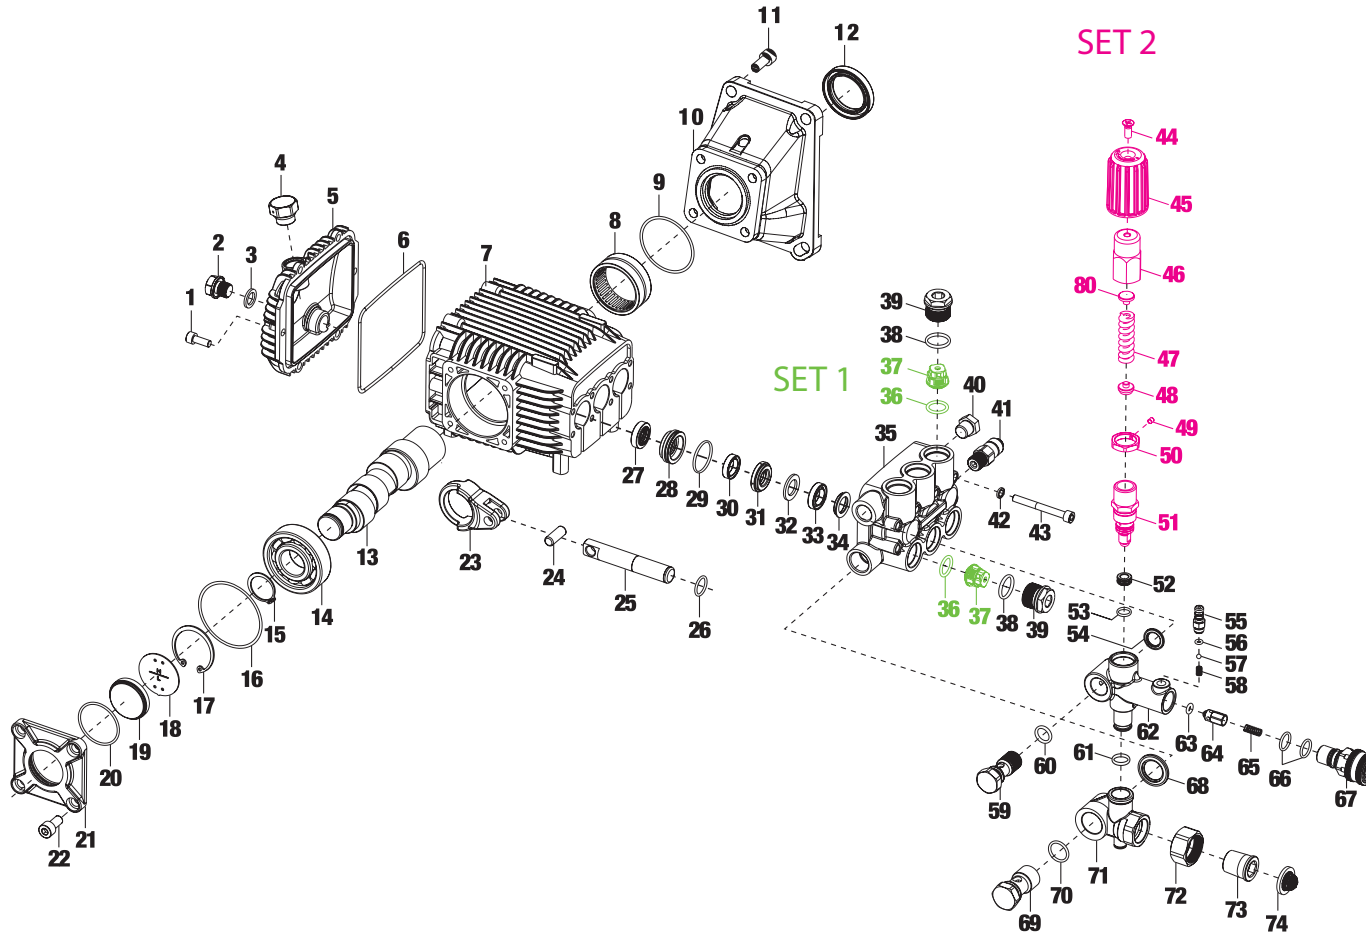

TABLE 1

POS.	CODE	DESCRIPTION	QTY
1	A12496	PUMP	1
2	A12497	KEY	1
3	A12498	PUMP FIX BOLT	4
4	A12499	SPRING WASHER	4
5	A12500	PLAIN WASHER	4
6	47233	ENGINE*	1
7	A12501	NUT	8
8	A12502	SPRING WASHER	8
9	A12503	PLAIN WASHER	8
SET 1 (10-12)	A12504	GUN HOLDER AND HOSE HOOK	1
13	A12424	GROMMET	5
14	48528	SET NOZZLES	1
15	A12506	DECAL	1
16.1	A12507	FRAME	1
16.2	A13227	HANDLE	1
SET 2 (17-19)	A12508	RUBBER FOOT	2
20	A12509	ENGINE FIX BOLT	4
21	A12510	SPRING WASHER	4
22	A12511	PLAIN WASHER	4
SET 3 (23-27, 29, 30)	A12512	AXLE ASSEMBLY	2
28	A12513	WHEEL	2
31	47504	LANCE	1
32	47501	GUN	1
33	47508	PRESSURE HOSE 15m	1

*ENGINE'S SPARE PARTS IN DETAILED DRAWING (47233)

PUMP

POS.	CODE	DESCRIPTION	QTY
1	A12514	CRANKCASE COVER BOLT	6
2	A12453	OIL DRAIN PLUG	1
3	A12482	O-RING (14.2X1.9)	1
4	A12443	VENTED OIL CAP	1
5	A12447	CRANKCASE COVER	1
6	A12454	CRANKCASE COVER GASKET	1
7	A12446	CRANKCASE	1
8	A12492	NEEDLE BEARING	1
9	A12485	O-RING (51.8X2.2)	1
10	A12515	FLANGE	1
11	A12516	FLANGE BOLT	4
12	A12517	OIL SEAL	1
13	A12518	CRANKSHAFT	1
14	A12478	BALL BEARING 6305	1
15	A12480	CLIP D25	1
16	A12486	O-RING (55.25X2.62)	1
17	A12479	CLIP D42	1
18	A12452	OIL LEVEL PLATE	1
19	A12451	OIL SIGHT GLASS	1
20	A12483	O-RING (38X1.8)	1
21	A12450	CRANKSHAFT COVER	1
22	A12475	BOLT M8X16	4
23	A12449	CONNECTING ROD	3
24	A12448	PIN	3
25	A12519	CERAMIC COATING PLUNGER	3
26	A12520	O-RING	3
27	A12521	OIL SEAL	3
28	A12522	LOCATING RING	3
29	A12489	O-RING (26.7X1.78)	3