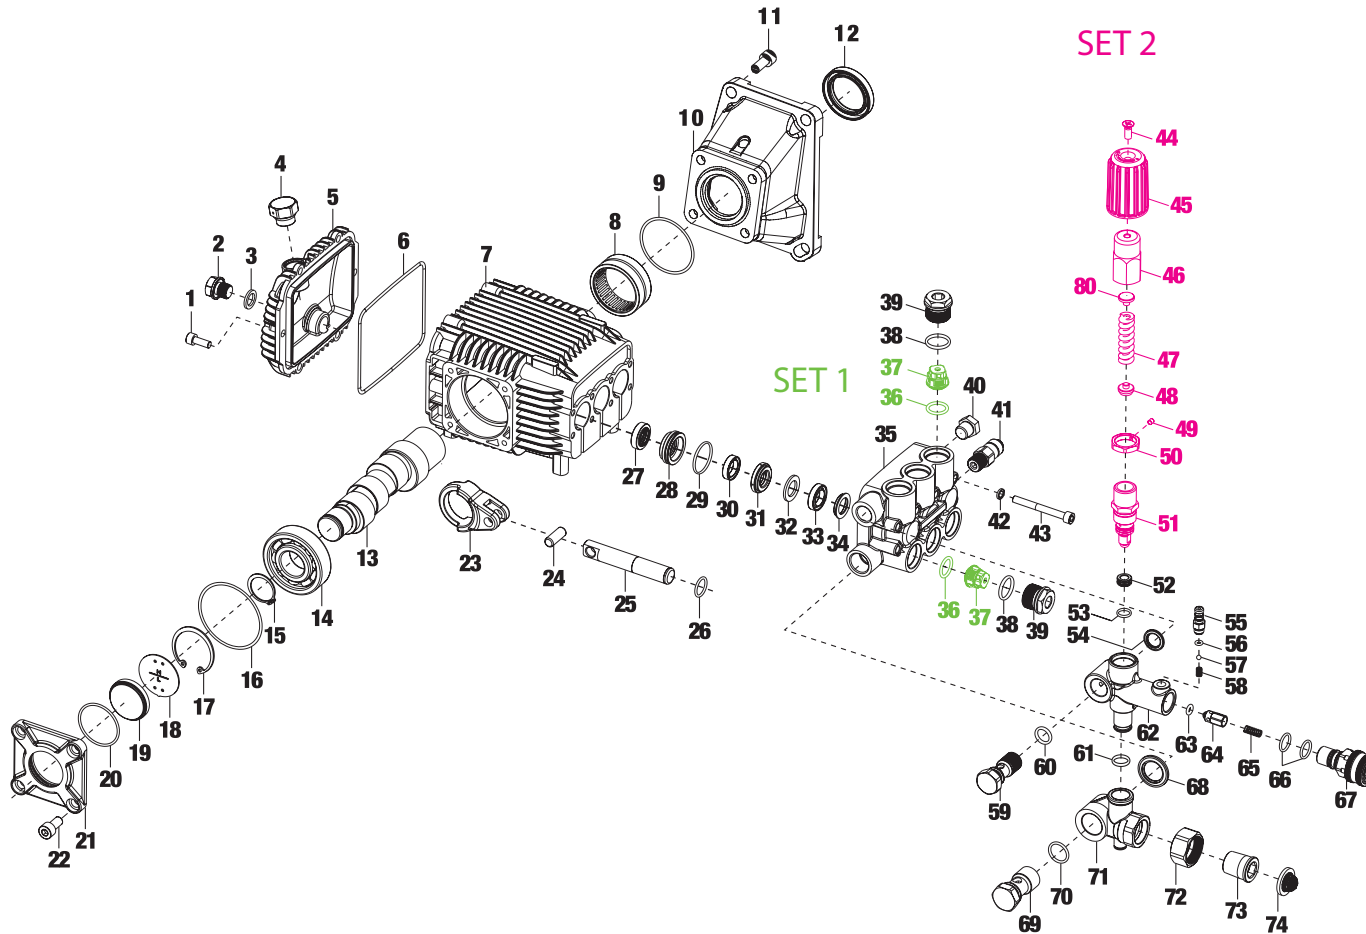

PUMP

POS.	CODE	DESCRIPTION	QTY
65	A12459	OUTLET CHECKING VALVE SPRING	1
66	A12547	O-RING	2
67	A12548	QUICK DISCONNECT OUTLET FITTING	1
68	A12549	BYPASS HOUSING GASKET	1
69	A12550	WATER INLET BANJO BOLT	1
70	A12551	O-RING	1
71	A12552	BYPASS HOUSING	1
72	A12553	INLET CONNECTOR SWIVEL NUT	1
73	A12554	INLET CONNECTOR BODY	1
74	A12462	INLET CONNECTOR FILTER WASHER	1