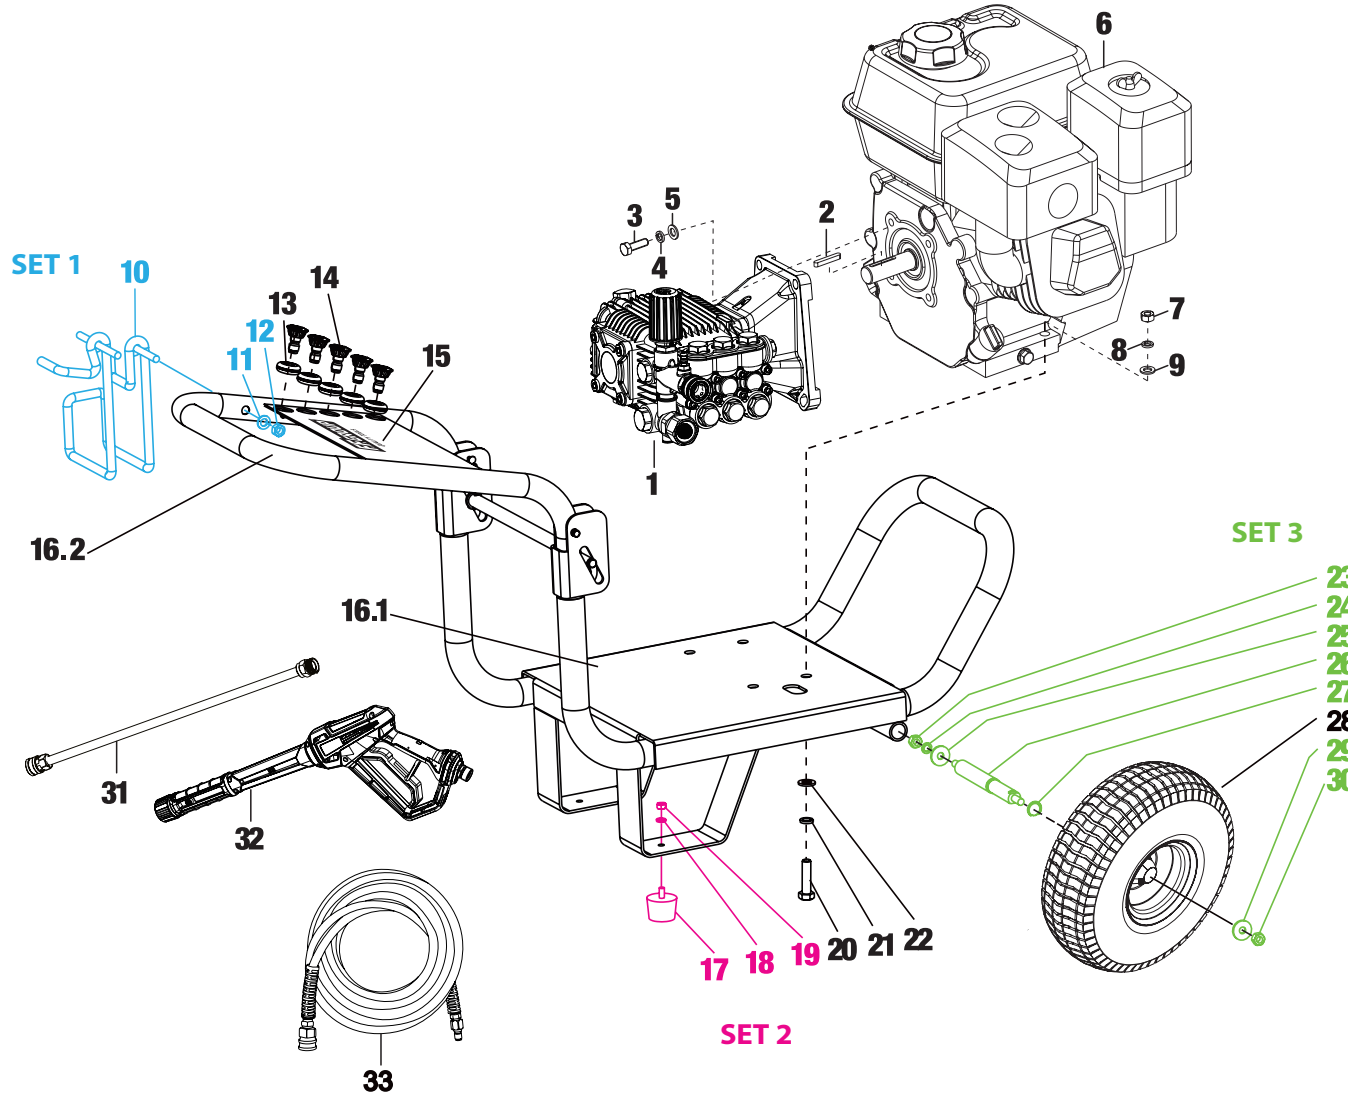

TABLE 1

POS.	CODE	DESCRIPTION	QTY
1	A12496	PUMP	1
2	A12497	KEY	1
3	A12498	PUMP FIX BOLT	4
4	A12499	SPRING WASHER	4
5	A12500	PLAIN WASHER	4
6	47233	ENGINE*	1
7	A12501	NUT	8
8	A12502	SPRING WASHER	8
9	A12503	PLAIN WASHER	8
SET 1 (10-12)	A12504	GUN HOLDER AND HOSE HOOK	1
13	A12424	GROMMET	5
14	48528	SET NOZZLES	1
15	A12506	DECAL	1
16.1	A12507	FRAME	1
16.2	A13227	HANDLE	1
SET 2 (17-19)	A12508	RUBBER FOOT	2
20	A12509	ENGINE FIX BOLT	4
21	A12510	SPRING WASHER	4
22	A12511	PLAIN WASHER	4
SET 3 (23-27, 29, 30)	A12512	AXLE ASSEMBLY	2
28	A12513	WHEEL	2
31	47504	LANCE	1
32	47501	GUN	1
33	47508	PRESSURE HOSE 15m	1

*ENGINE'S SPARE PARTS IN DETAILED DRAWING (47233)

PUMP

POS.	CODE	DESCRIPTION	QTY
1	A12514	CRANKCASE COVER BOLT	6
2	A12453	OIL DRAIN PLUG	1
3	A12482	O-RING (14.2X1.9)	1
4	A12443	VENTED OIL CAP	1
5	A12447	CRANKCASE COVER	1
6	A12454	CRANKCASE COVER GASKET	1
7	A12446	CRANKCASE	1
8	A12492	NEEDLE BEARING	1
9	A12485	O-RING (51.8X2.2)	1
10	A12515	FLANGE	1
11	A12516	FLANGE BOLT	4
12	A12517	OIL SEAL	1
13	A12518	CRANKSHAFT	1
14	A12478	BALL BEARING 6305	1
15	A12480	CLIP D25	1
16	A12486	O-RING (55.25X2.62)	1
17	A12479	CLIP D42	1
18	A12452	OIL LEVEL PLATE	1
19	A12451	OIL SIGHT GLASS	1
20	A12483	O-RING (38X1.8)	1
21	A12450	CRANKSHAFT COVER	1
22	A12475	BOLT M8X16	4
23	A12449	CONNECTING ROD	3
24	A12448	PIN	3
25	A12519	CERAMIC COATING PLUNGER	3
26	A12520	O-RING	3
27	A12521	OIL SEAL	3
28	A12522	LOCATING RING	3
29	A12489	O-RING (26.7X1.78)	3