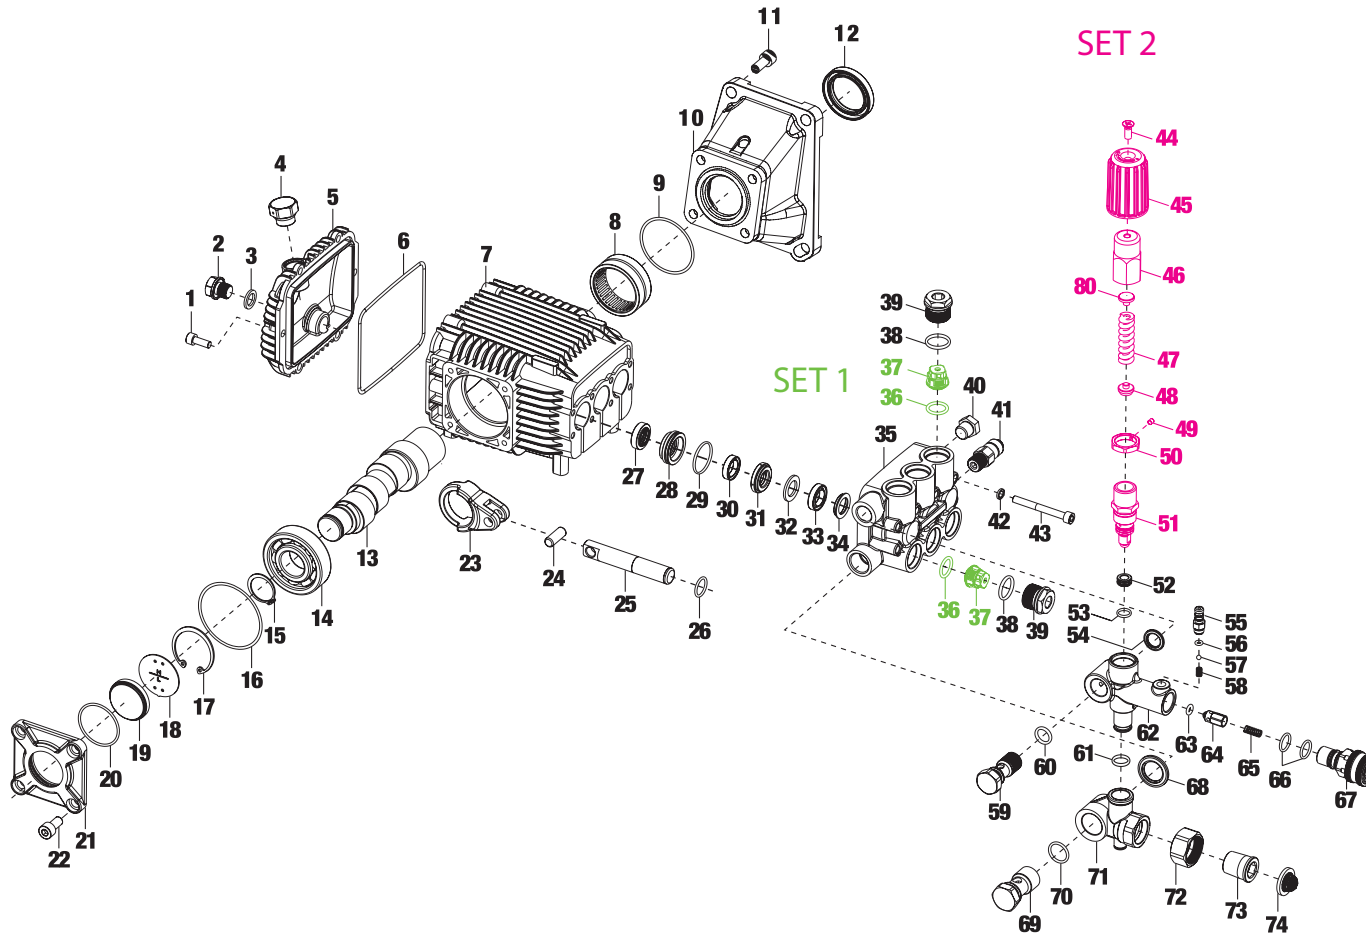

PUMP

POS.	CODE	DESCRIPTION	QTY
30	A12523	LOW PRESSURE WATER SEAL	3
31	A12524	COMPRESSION RING	3
32	A12525	COMPRESSION FLAKE	3
33	A12526	HIGH PRESSURE WATER SEAL	3
34	A12527	SUPPORTING RING	3
35	A12528	MANIFOLD	1
SET 1 (36+37)	A12529	SET CHECKING VALVES	1
38	A12530	VALVE CAP O-RING	6
39	A12531	CHECKING VALVE CAP	6
40	A12532	MANIFOLD OUTLET PLUG	1
41	A12533	THERMAL RELIEF VALVE	1
42	A12534	WASHER	8
43	A12535	BOLT	8
SET 2 (44-51, 80)	A12444	PRESSURE REDUCER ASSEMBLY	1
52	A12457	VALVE SEAT	1
53	A12536	VALVE SEAT O-RING	1
54	A12537	UNLOADER VALVE HOUSING GASKET	1
55	A12538	DETERGENT INJECTOR FITTING	1
56	A12539	INJECTOR FITTING O-RING	1
57	A12540	INJECTOR FITTING BALL	1
58	A12541	INJECTOR FITTING SPRING	1
59	A12542	WATER OUTLET BANJO BOLT	1
60	A12543	O-RING	1
61	A12544	O-RING	1
62	A12545	UNLOADER VALVE HOUSING	1
63	A12490	O-RING	1
64	A12546	OUTLET CHECKING VALVE	1