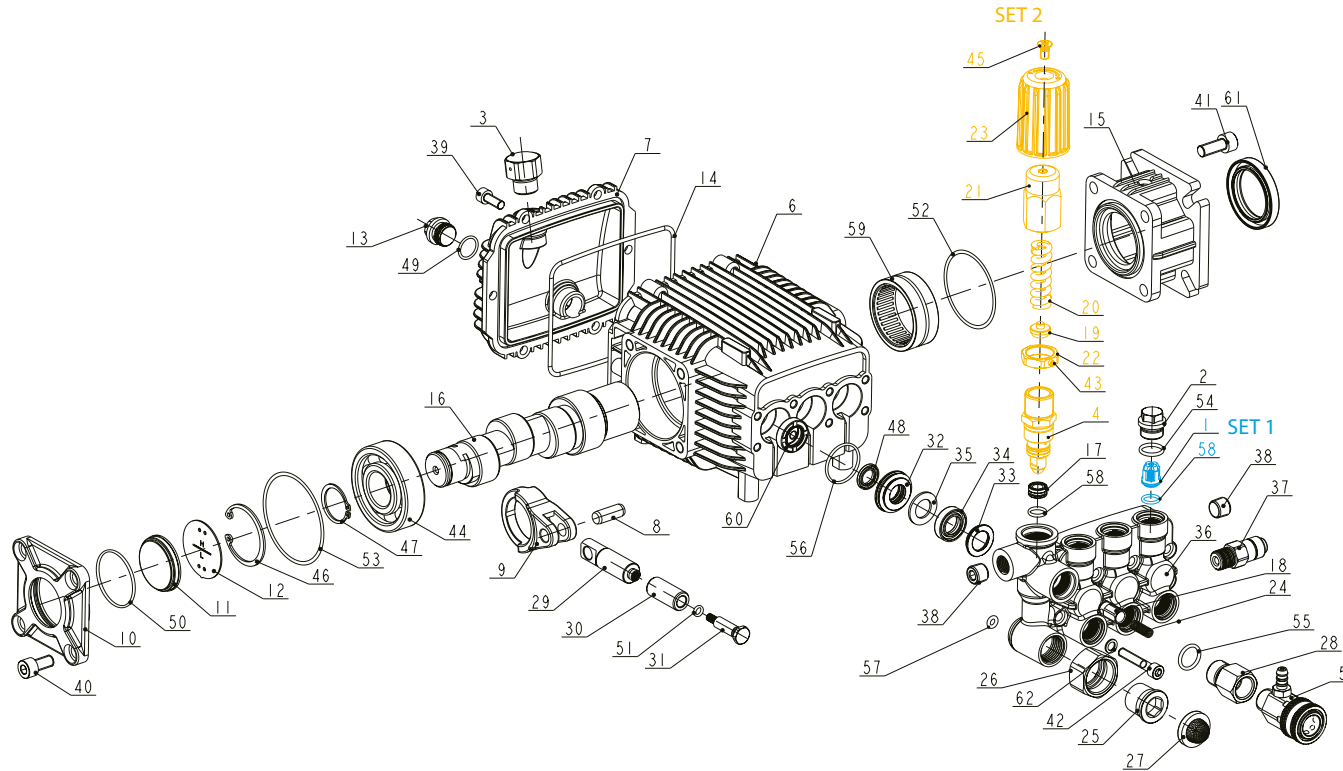

PUMP

POS.	CODE	DESCRIPTION	QTY
33	A12468	SUPPORTING RING	3
34	A12469	HIGH PRESSURE WATER SEAL	3
35	A12470	COMPRESSION FLAKE	3
36	A12471	MANIFOLD	1
37	A12472	THERMAL RELIEF VALVE	1
38	A12473	MANIFOLD PLUG	2
39	A12474	BOLT M6X16	6
40	A12475	BOLT M8X16	4
41	A12476	BOLT M8X20	4
42	A12477	BOLT M6X35	8
44	A12478	BALL BEARING 6305	1
46	A12479	CLIP D42	1
47	A12480	CLIP D25	1
48	A12481	WATER SEAL	3
49	A12482	O-RING 14.2X1.9	1
50	A12483	O-RING 38X1.8	1
51	A12484	O-RING 5X1.8	3
52	A12485	O-RING 51.8X2.2	1
53	A12486	O-RING 55.25X2.62	1
54	A12487	O-RING 13.6X2	6
55	A12488	O-RING 15X2.5	1
56	A12489	O-RING 26.7X1.78	3
57	A12490	O-RING 4.2X2.4	1
58	A12491	O-RING 9.25X1.78	7
59	A12492	NEEDLE BEARING	1
60	A12493	OIL SEAL 14X24X6	3
61	A12494	OIL SEAL 36X50X7	1
62	A12495	GASKET D6	8