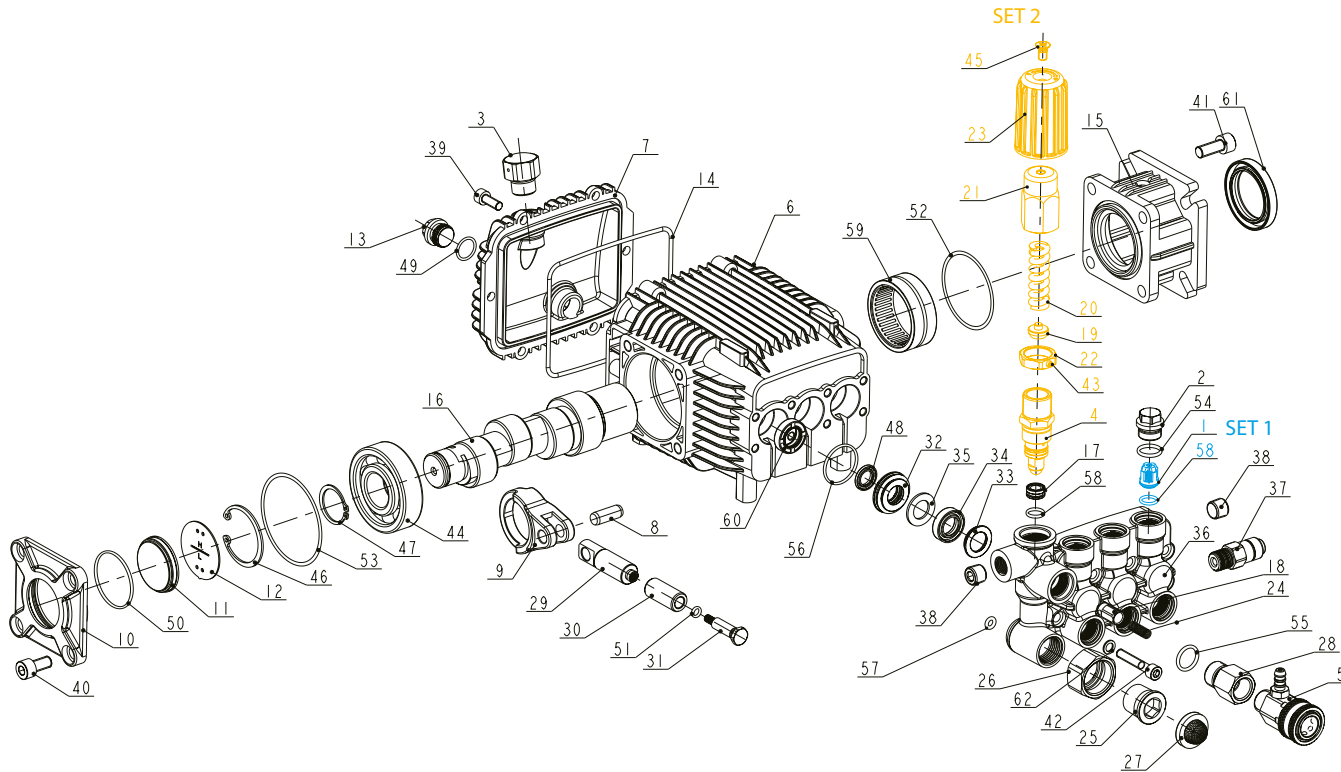

TABLE 1

POS.	CODE	DESCRIPTION	QTY
1	47506	PRESSURE HOSE 10m	1
2	47501	GUN	1
3	47504	LANCE	1
4	A12422	HOOK	1
5	A12423	NUT	6
6	A12424	GROMMET	5
7	48529	SET NOZZLES	1
8	A12426	HANDLE	1
9	A12427	LOCK NUT M6	2
10	A12428	BOLT M6X40	2
11	47576	ENGINE *	1
12	A12429	PLAIN WASHER	8
13	A12430	PRESSURE PUMP	1
14	A12431	BOLT M8X20	4
15	A13226	FRAME	1
16-18	A12432	RUBBER FOOT	2
19	A12433	SHOCK PAD	4
20	A12429	PLAIN WASHER	8
21	A12434	BOLT M8X55	4
22	A12435	PLAIN WASHER	4
23	A12436	NUT	4
24	A12437	AXLE	2
25	A12438	WHEEL	2
26	A12439	PLAIN WASHER	4
26	A12439	PLAIN WASHER	4
27	A12440	NUT	4
28	A04838	KEY	1

*ENGINE'S SPARE PARTS IN DETAILED DRAWING (47576)

PUMP

POS.	CODE	DESCRIPTION	QTY
SET 1 (1+58)	A12441	CHECKING VALVES SET	1
2	A12442	CHECKING VALVE CAP	6
3	A12443	VENTED OIL CAP	1
SET 2 (4,19-23,43,45)	A12444	PRESSURE REGULATOR ASSEMBLY	1
5	A12445	QUICK DISCONNECT OUTLET FITTING	1
6	A12446	CRANKCASE	1
7	A12447	CRANKCASE COVER	1
8	A12448	PIN	3
9	A12449	CONNECTING ROD	3
10	A12450	CRANKSHAFT COVER	1
11	A12451	OIL SIGHT GLASS	1
12	A12452	OIL LEVEL PLATE	1
13	A12453	OIL DRAIN PLUG	1
14	A12454	CRANKCASE COVER GASKET	1
15	A12455	FLANGE	1
16	A12456	CRANKSHAFT	1
17	A12457	VALVE SEAT	1
18	A12458	OUTLET CHECKING VALVE	1
24	A12459	OUTLET CHECKING VALVE SPRING	1
25	A12460	WATER INLET BANJO BOLT	1
26	A12461	INLET CONNECTOR SWIVEL NUT	1
27	A12462	INLET CONNECTOR FILTER WASHER	1
28	A12463	WATER OUTLET BANJO BOLT	1
29	A12464	PLUNGER	3
30	A12465	SOLID CERAMIC PLUNGER	3
31	A12466	PLUNGER BOLT	3
32	A12467	LOCATING RING	3