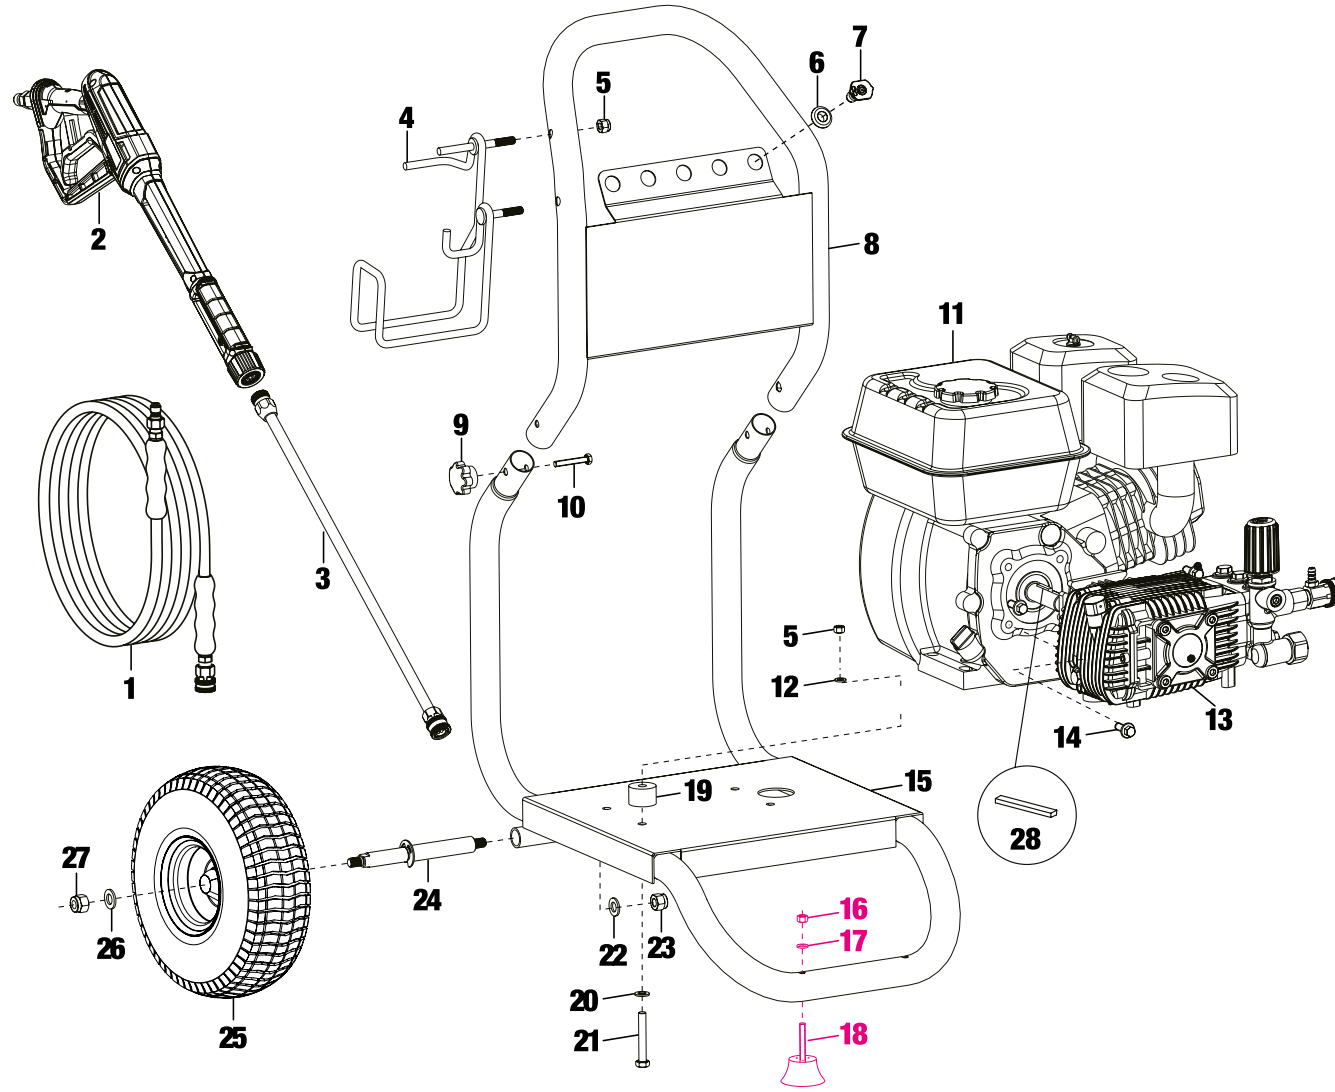

TABLE 1

POS.	CODE	DESCRIPTION	QTY
1	47506	PRESSURE HOSE 10m	1
2	47501	GUN	1
3	47504	LANCE	1
4	A12422	HOOK	1
5	A12423	NUT	6
6	A12424	GROMMET	5
7	48529	SET NOZZLES	1
8	A12426	HANDLE	1
9	A12427	LOCK NUT M6	2
10	A12428	BOLT M6X40	2
11	47576	ENGINE *	1
12	A12429	PLAIN WASHER	8
13	A12430	PRESSURE PUMP	1
14	A12431	BOLT M8X20	4
15	A13226	FRAME	1
16-18	A12432	RUBBER FOOT	2
19	A12433	SHOCK PAD	4
20	A12429	PLAIN WASHER	8
21	A12434	BOLT M8X55	4
22	A12435	PLAIN WASHER	4
23	A12436	NUT	4
24	A12437	AXLE	2
25	A12438	WHEEL	2
26	A12439	PLAIN WASHER	4
26	A12439	PLAIN WASHER	4
27	A12440	NUT	4
28	A04838	KEY	1

*ENGINE'S SPARE PARTS IN DETAILED DRAWING (47576)

PUMP

POS.	CODE	DESCRIPTION	QTY
SET 1 (1+58)	A12441	CHECKING VALVES SET	1
2	A12442	CHECKING VALVE CAP	6
3	A12443	VENTED OIL CAP	1
SET 2 (4,19-23,43,45)	A12444	PRESSURE REGULATOR ASSEMBLY	1
5	A12445	QUICK DISCONNECT OUTLET FITTING	1
6	A12446	CRANKCASE	1
7	A12447	CRANKCASE COVER	1
8	A12448	PIN	3
9	A12449	CONNECTING ROD	3
10	A12450	CRANKSHAFT COVER	1
11	A12451	OIL SIGHT GLASS	1
12	A12452	OIL LEVEL PLATE	1
13	A12453	OIL DRAIN PLUG	1
14	A12454	CRANKCASE COVER GASKET	1
15	A12455	FLANGE	1
16	A12456	CRANKSHAFT	1
17	A12457	VALVE SEAT	1
18	A12458	OUTLET CHECKING VALVE	1
24	A12459	OUTLET CHECKING VALVE SPRING	1
25	A12460	WATER INLET BANJO BOLT	1
26	A12461	INLET CONNECTOR SWIVEL NUT	1
27	A12462	INLET CONNECTOR FILTER WASHER	1
28	A12463	WATER OUTLET BANJO BOLT	1
29	A12464	PLUNGER	3
30	A12465	SOLID CERAMIC PLUNGER	3
31	A12466	PLUNGER BOLT	3
32	A12467	LOCATING RING	3