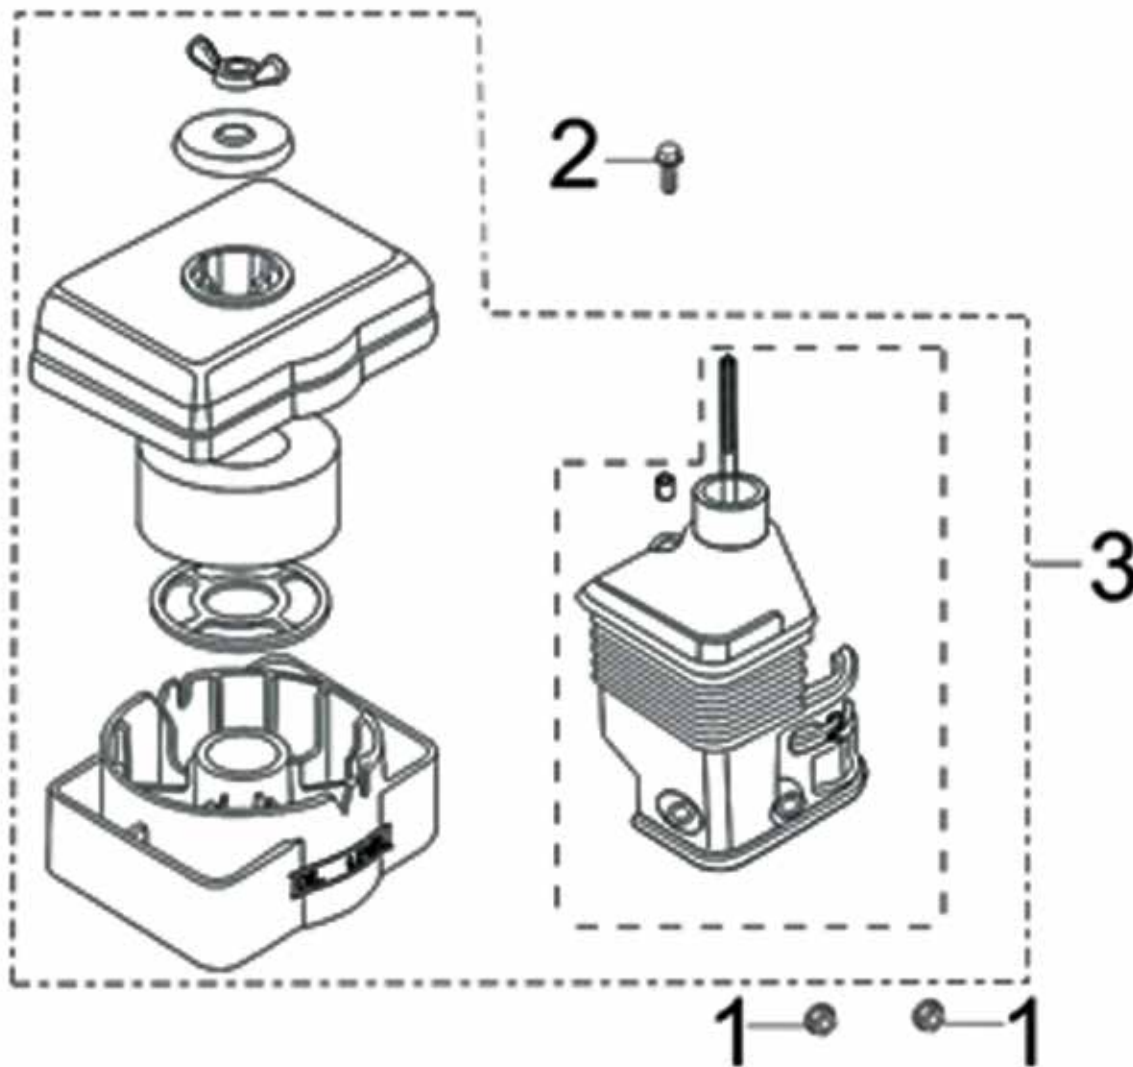

F01

POS.	CODE	DESCRIPTION	QTY
F01-1	A08506	HEXAGON NUT WITH FLANGE	2
F01-2	A08767	BOLT	1
F01-3	A12709	AIR CLEANER	1