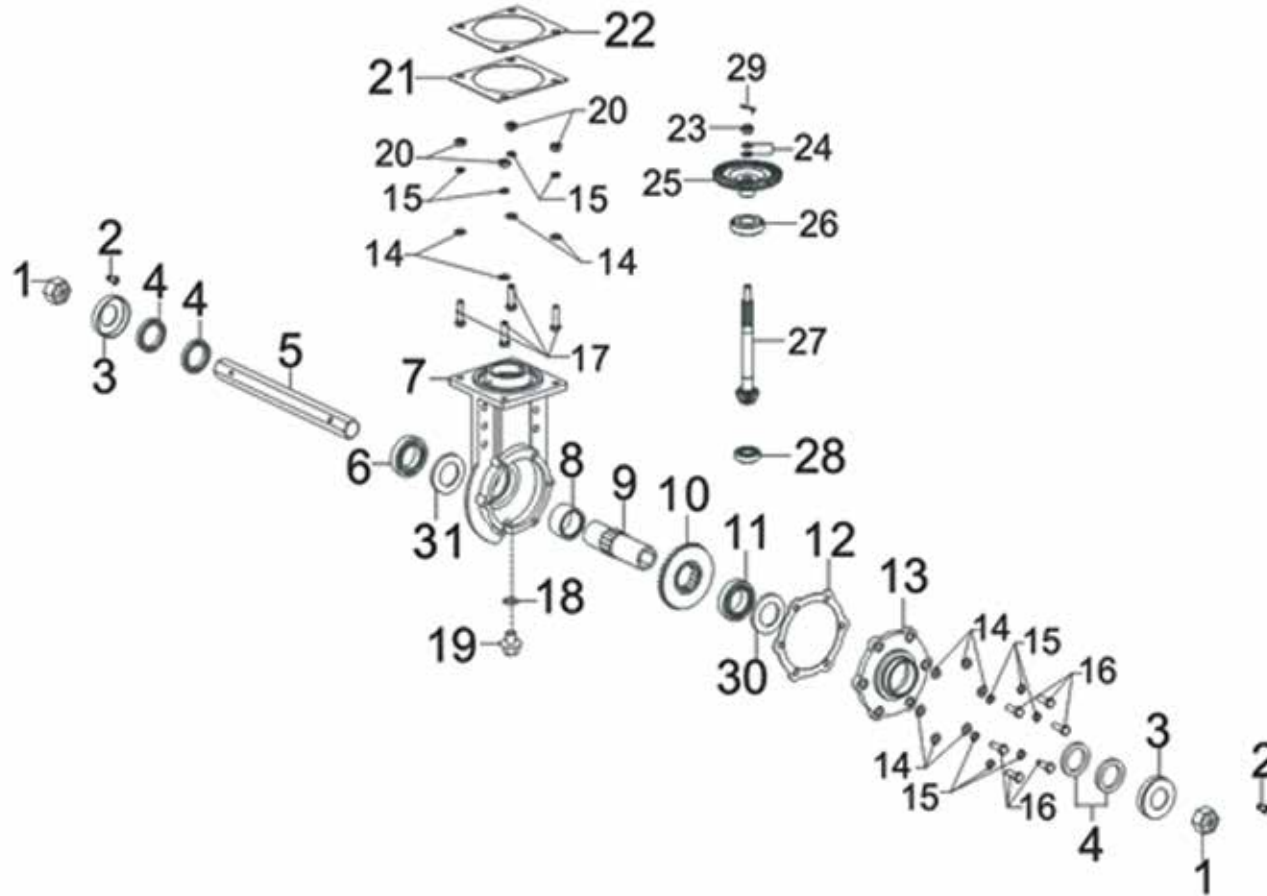

W04

POS.	CODE	DESCRIPTION	QTY
W04-1	A10614	HEXAGONAL FIXING SLEEVE	2
W04-2	A10621	HEXAGONAL HEAD BOLT	2
W04-3	A10629	OUTPUT SHAFT DUST-PROOF COVER	2
W04-4	A10632	OIL SEAL 45X62X8	4
W04-5	A10633	OUTPUT SHAFT	1
W04-6	A10634	BALL BEARING 6009	1
W04-7	A12689	BOX BODY TRANSMISSION	1
W04-8	A10636	OUTPUT SHAFT SPACER BUSH	1
W04-9	A10637	HEXAGONAL OUTPUT SHAFT SLEEVE	1
W04-10	A10615	TRANSPORTATION BEVEL GEAR	1
W04-11	A10616	TAPERED ROLLER BEARINGS	1
W04-12	A10617	TRANSPORTATION BOX END COVER SEALING GASKET	1
W04-13	A12667	TRANSMISSION BOX COVER	1
W04-14	A10325	FLAT WASHER	10
W04-15	A10326	FLAT WASHER	10
W04-16	A05773	HEXAGONAL HEAD BOLT	6
W04-17	A10619	HEXAGONAL HEAD BOLT	4
W04-18	A10347	O-TYPE RUBBER SEAL RING	1
W04-19	A10620	DRAIN PLUG BOLT	1
W04-20	A10622	HEXAGON NUT	4
W04-21	A10623	SEAL GASKET	1
W04-22	A10624	SEAL GASKET	1
W04-23	A10625	NUT	1
W04-24	A10342	FLAT WASHER	2
W04-25	A10626	DRIVEN BEVEL GEAR	1
W04-26	A10627	TAPERED ROLLER BEARING 30206	1