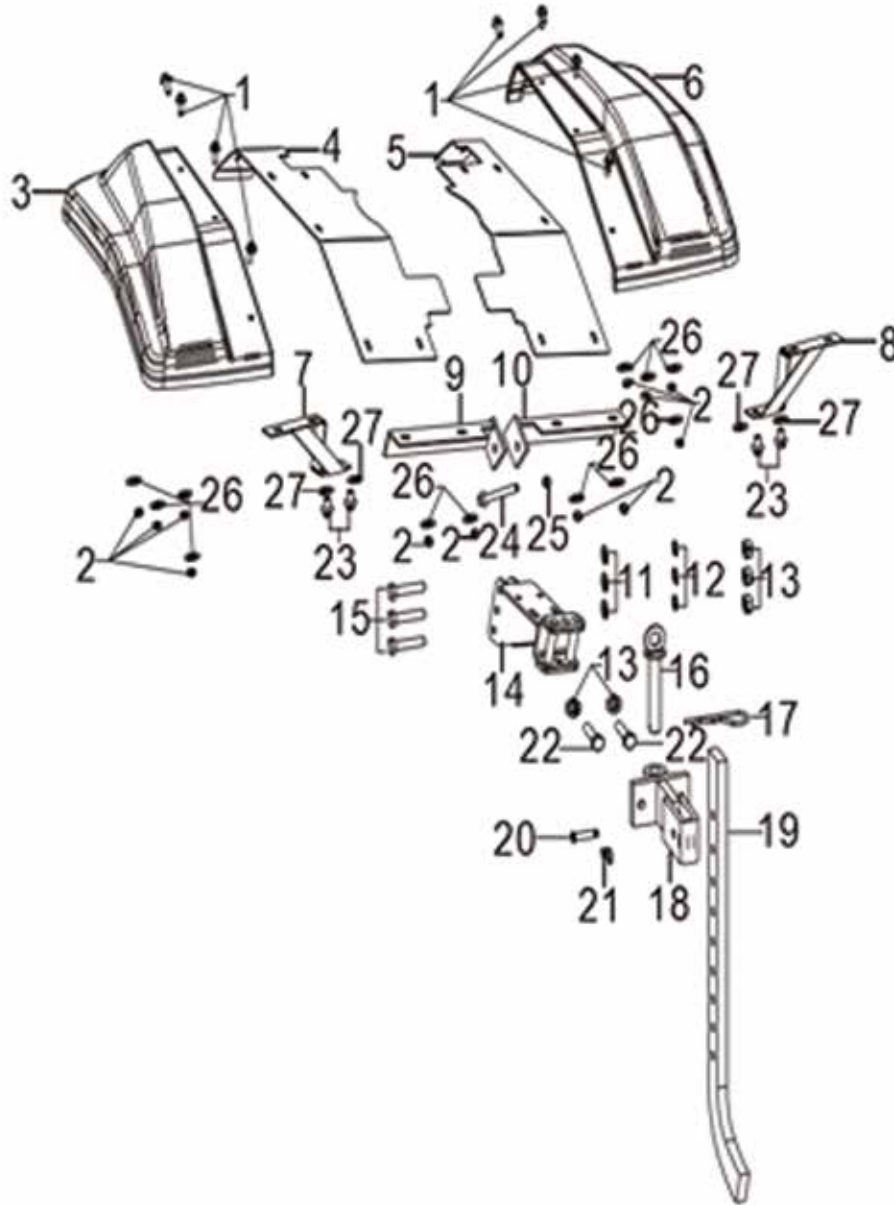

W07

POS.	CODE	DESCRIPTION	QTY
W07-1	A04813	BOLT	12
W07-2	A05751	BOLT	12
W07-3	A10653	MINI-TILLER FENDER	1
W07-4	A10654	MINI-TILLER FENDER	1
W07-5	A10655	MINI-TILLER FENDER	1
W07-6	A10656	MINI-TILLER FENDER	1
W07-7	A10657	FRONT FENDER SUPPORT	1
W07-8	A10658	FRONT FENDER SUPPORT	1
W07-9	A10659	FRONT FENDER SUPPORT	1
W07-10	A10649	FRONT FENDER SUPPORT	1
W07-11	A05768	FLAT WASHER	3
W07-12	A09938	STANDARD SPRING WASHER	3
W07-13	A05750	HEXAGON NUT	5
W07-14	A10650	TRAILING BODY	1
W07-15	A05680	HEXAGONAL HEAD BOLT	3
W07-16	A10357	PIN SHAFT	1
W07-17	A05679	R PIN	1
W07-18	A10651	CONNECTION FRAME	1
W07-19	A05707	DAMPING ARM	1
W07-20	A06140	PIN SHAFT	1
W07-21	A05748	R PIN	1
W07-22	A11350	HEXAGONAL HEAD BOLT	2
W07-23	A04783	BOLT	4
W07-24	A10652	BOLT	1
W07-25	A04793	HEXAGON NUT WITH FLANGE	1
W07-26	A05640	WASHER	12
W07-27	A09945	FLAT WASHER	4