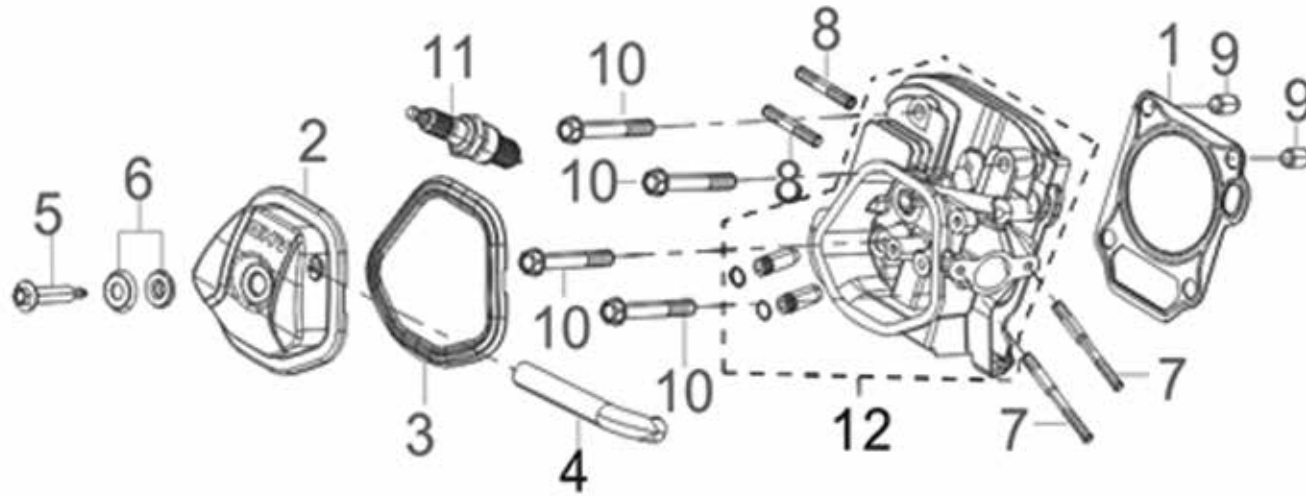

E03

POS.	CODE	DESCRIPTION	QTY
E03-1	A08306	CYLINDER HEAD GASKET	1
E03-2	A08307	CYLINDER HEAD COVER	1
E03-3	A08308	CYLINDER HEAD COVER GASKET	1
E03-4	A12703	BREATHER TUBE	1
E03-5	A08309	CYLINDER HEAD COVER BOLT	1
E03-6	A08310	CYLINDER HEAD COVER BOLT GASKET& WASHER	1
E03-7	A12684	STUD BOLT	2
E03-8	A10517	STUD BOLT	2
E03-9	A08557	POSITION PIN	2
E03-10	A08311	CYLINDER HEAD BOLT	4
E03-11	A08940	SPARK PLUG	1
E03-12	A08312	CYLINDER HEAD	1