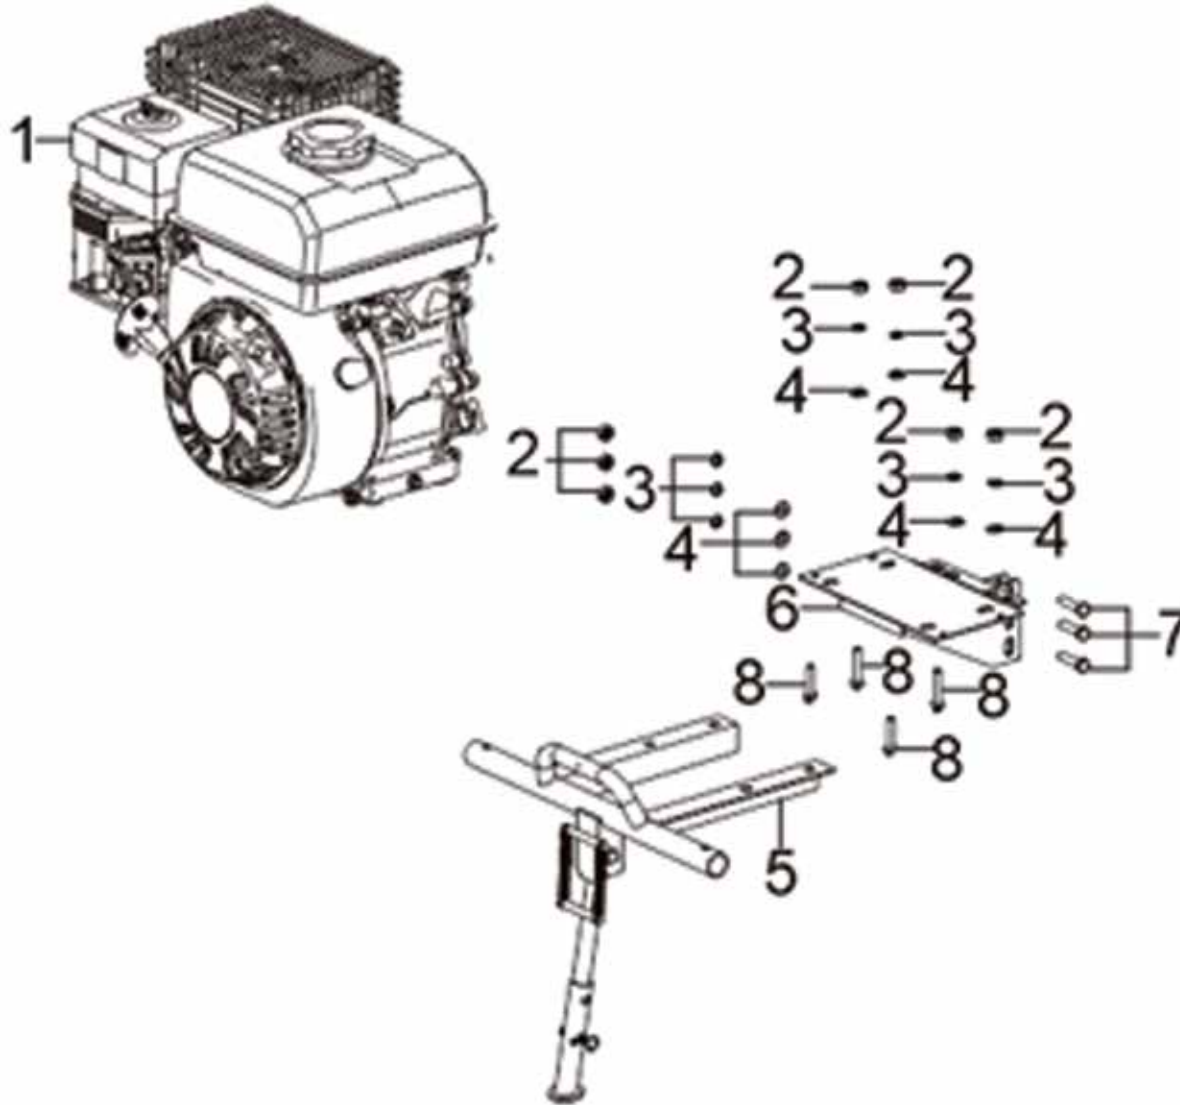

W01

POS.	CODE	DESCRIPTION	QTY
W01-1	A12670	ENGINE	1
W01-2	A05750	HEXAGON NUT	7
W01-3	A09938	FLAT WASHER	7
W01-4	A05768	FLAT WASHER	7
W01-5	A12690	GUARD	1
W01-6	A12634	ENGINE CONNETING SEAT	1
W01-7	A11350	BOLT	3
W01-8	A10356	BOLT	4