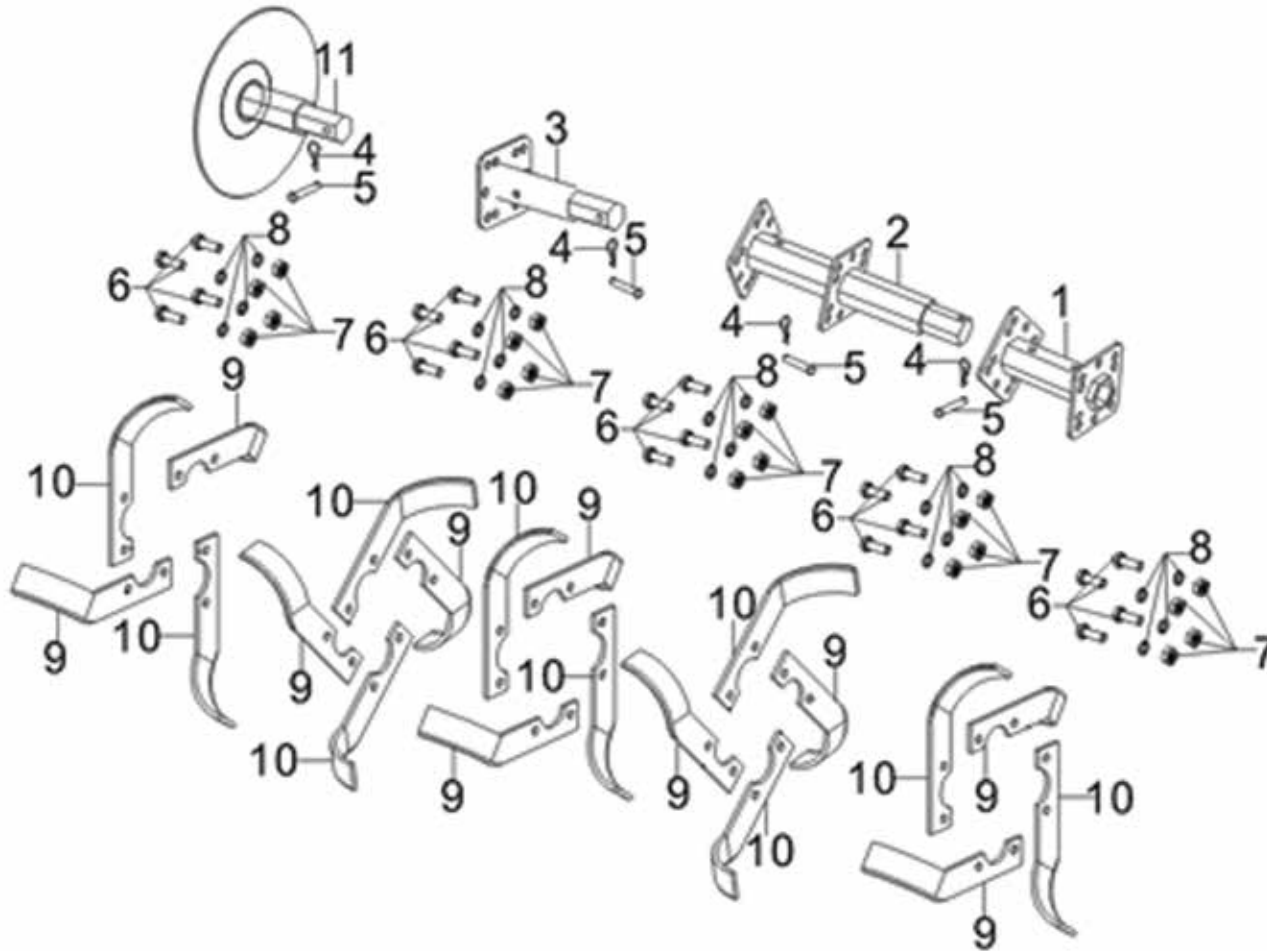

W09

POS.	CODE	DESCRIPTION	QTY
W09-1	A10664	CYLINDER	1
W09-2	A12638	CYLINDER	1
W09-3	A10665	CYLINDER	1
W09-4	A10662	PIN SHAFT	4
W09-5	A05748	SOCKET	4
W09-6	A10354	HEXAGONAL HEAD BOLT	20
W09-7	A05750	HEXAGON NUT	20
W09-8	A09938	FLAT WASHER	20
W09-9	A05906	ROTARY BLADE	10
W09-10	A05954	ROTARY BLADE	10
W09-11	A10660	TRIMMING WHEEL	1