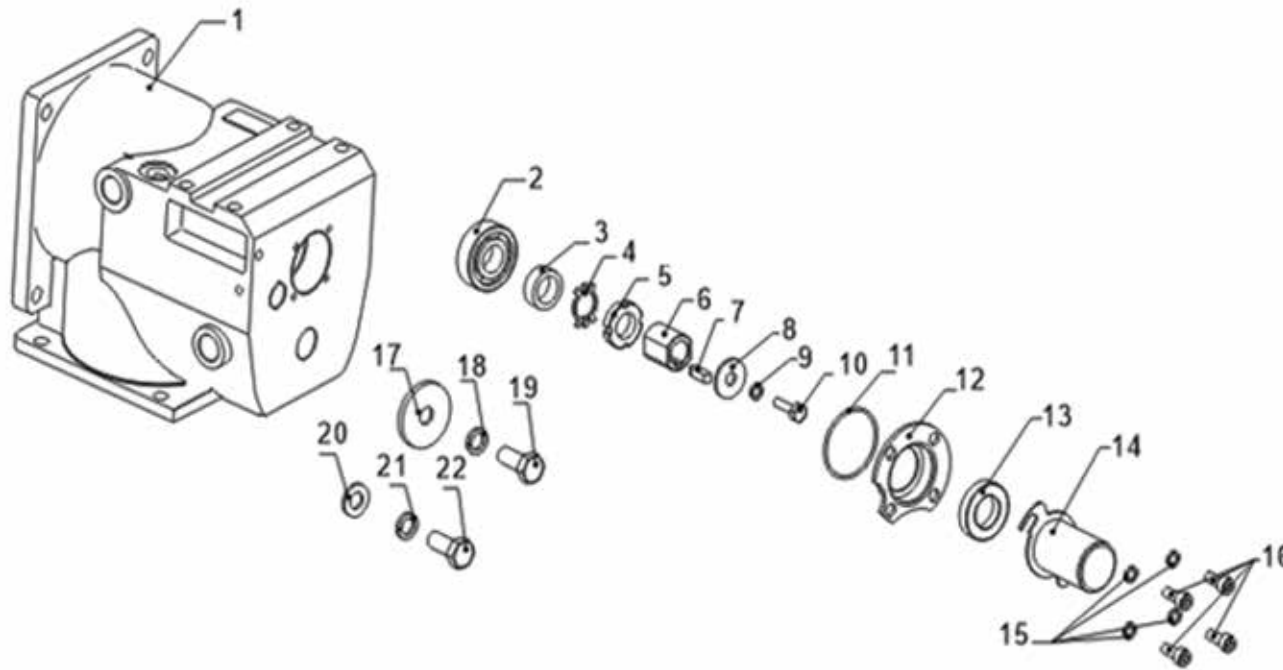

W03

POS.	CODE	DESCRIPTION	QTY
W03-1	A12706	BOX BODY TRANSMISSION	1
W03-2	A10608	BALL BEARING	1
W03-3	A10609	BUSH	1
W03-4	A10610	LOCK WASHER FOR ROUND NUTS	1
W03-5	A10611	SMALL ROUND NUT	1
W03-6	A10612	FLAT KEY SET	1
W03-7	A10263	FLAT KEY	1
W03-8	A10613	GASKET	1
W03-9	A10282	FLAT WASHER	1
W03-10	A10621	HEXAGONAL HEAD BOLT	1
W03-11	A10599	O-TYPE RUBBER SEAL RING	1
W03-12	A10600	MAIN SHAFT GLAND	1
W03-13	A10601	OIL SEAL	1
W03-14	A10602	MAIN SHAFT SAFETY GUARD	1
W03-15	A10603	FLAT WASHER	4
W03-16	A08687	HEXAGONAL HEAD BOLT	4
W03-17	A10605	FLAT WASHER	1
W03-18	A10858	FLAT WASHER	1
W03-19	A10607	HEXAGONAL HEAD BOLT	1
W03-20	A05768	FLAT WASHER	1
W03-21	A09938	STANDARD SPRING WASHER	1
W03-22	A11347	HEXAGONAL HEAD BOLT	1