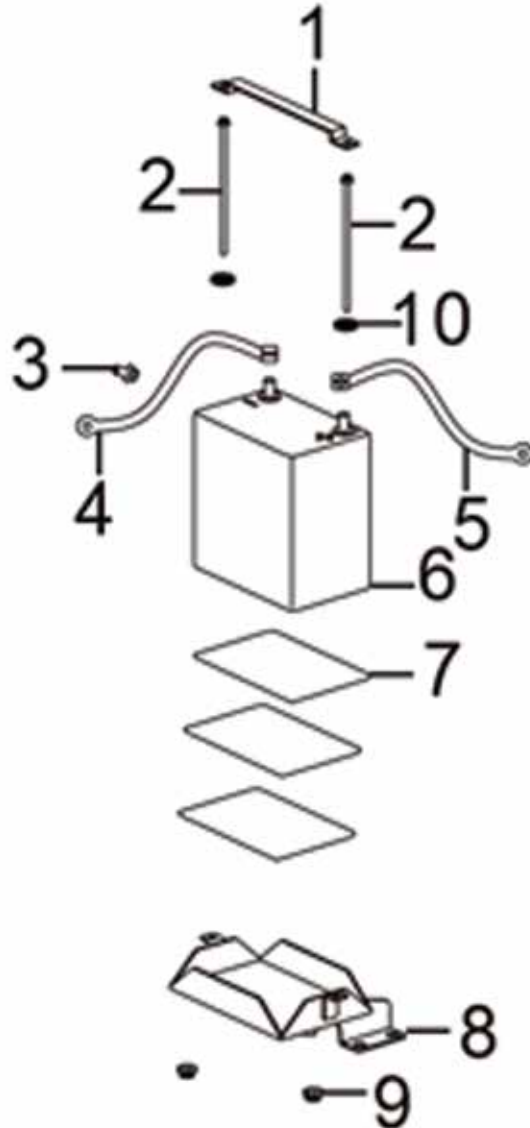

W10

POS.	CODE	DESCRIPTION	QTY
W10-1	A12673	BATTERY CLAMP	1
W10-2	A12647	BOLT	2
W10-3	A04783	BOLT	1
W10-4	A12659	MOTOR WIRES	1
W10-5	A12660	MOTOR WIRES	1
W10-6	A12682	BATTERY	2
W10-7	A12714	BATTERY GASKET	3
W10-8	A12657	BATTERY CASE	1
W10-9	A05751	LOCK NUT	2
W10-10	A05751	LOCK NUT	2