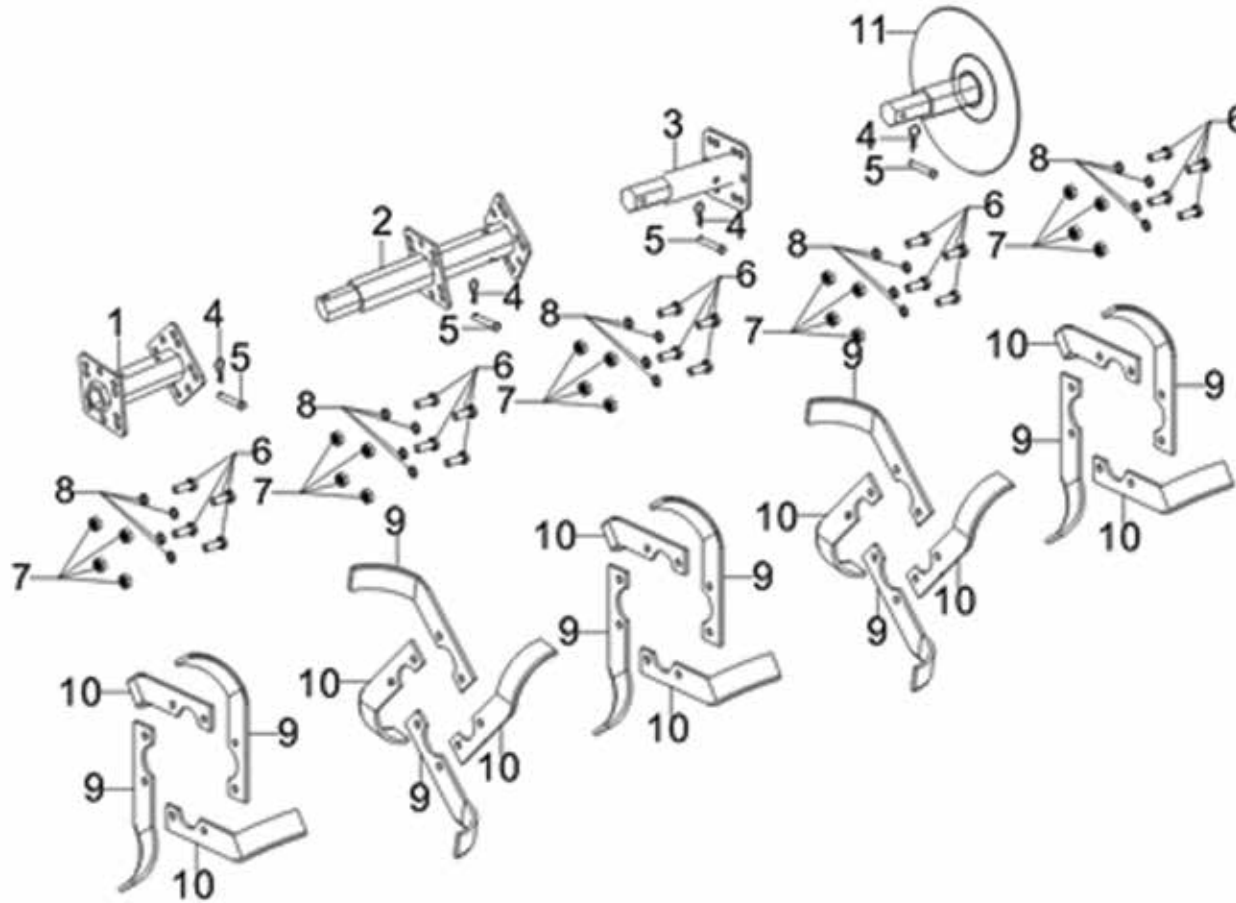

W08

POS.	CODE	DESCRIPTION	QTY
W08-1	A10664	CYLINDER	1
W08-2	A12638	CYLINDER	1
W08-3	A10665	CYLINDER	1
W08-4	A10662	PIN SHAFT	4
W08-5	A05748	SOCKET	4
W08-6	A10354	HEXAGONAL HEAD BOLT	20
W08-7	A05750	HEXAGON NUT	20
W08-8	A09938	FLAT WASHER	20
W08-9	A05906	ROTARY BLADE	10
W08-10	A05954	ROTARY BLADE	10
W08-11	A10660	TRIMMING WHEEL	1