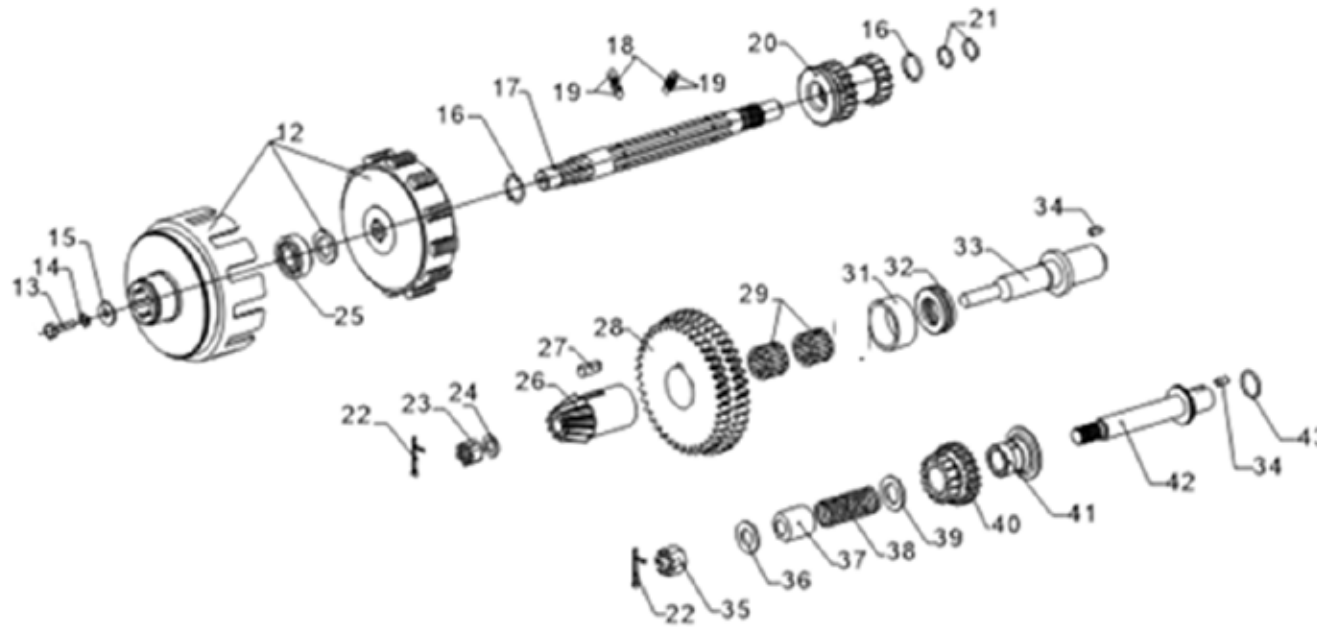

W02-2

POS.	CODE	DESCRIPTION	QTY
W02-12	A10560	CLUTCH	1
W02-13	A10621	HEXAGONAL HEAD BOLT	1
W02-14	A10282	FLAT WASHER	1
W02-15	A09945	FLAT WASHER	1
W02-16	A10561	STILL RING	2
W02-17	A10562	MAIN AXLE	1
W02-18	A10563	STOPPER SPRING	2
W02-19	A10257	STEEL BALL	4
W02-20	A10565	DUPLICATE GEAR	1
W02-21	A10566	O-TYPE RUBBER SEAL RING	2
W02-22	A10339	COTTER PIN	2
W02-23	A10567	STILL RING	1
W02-24	A10568	FLAT WASHER	1
W02-25	A04760	BALL BEARING 6202	1
W02-26	A10569	COUNTERSHAFT BEVEL GEAR	1
W02-27	A10263	GENERAL FLAT KEY	1
W02-28	A10565	DUPLICATE GEAR	1
W02-29	A10570	NEEDLE BEARING	2
W02-31	A10572	BUSH	1
W02-32	A10573	THRUST BALL BEARING	1
W02-33	A10574	COUNTERSHAFT	1
W02-34	A10575	PIN	2
W02-35	A10340	HEXAGON SLOTTED NUT	1
W02-36	A10268	FLAT WASHER	1
W02-37	A10269	REVERSE GEAR STOP COLLAR	1
W02-38	A10270	REVERSE GEAR SPRING	1
W02-39	A10576	FLAT WASHER	1
W02-40	A10577	DUPLICATE GEAR	1
W02-41	A10578	REVERSE GEAR COLLAR	1
W02-42	A10579	REVERSE GEAR SHAFT	1
W02-43	A10277	O-TYPE RUBBER SEAL RING	1