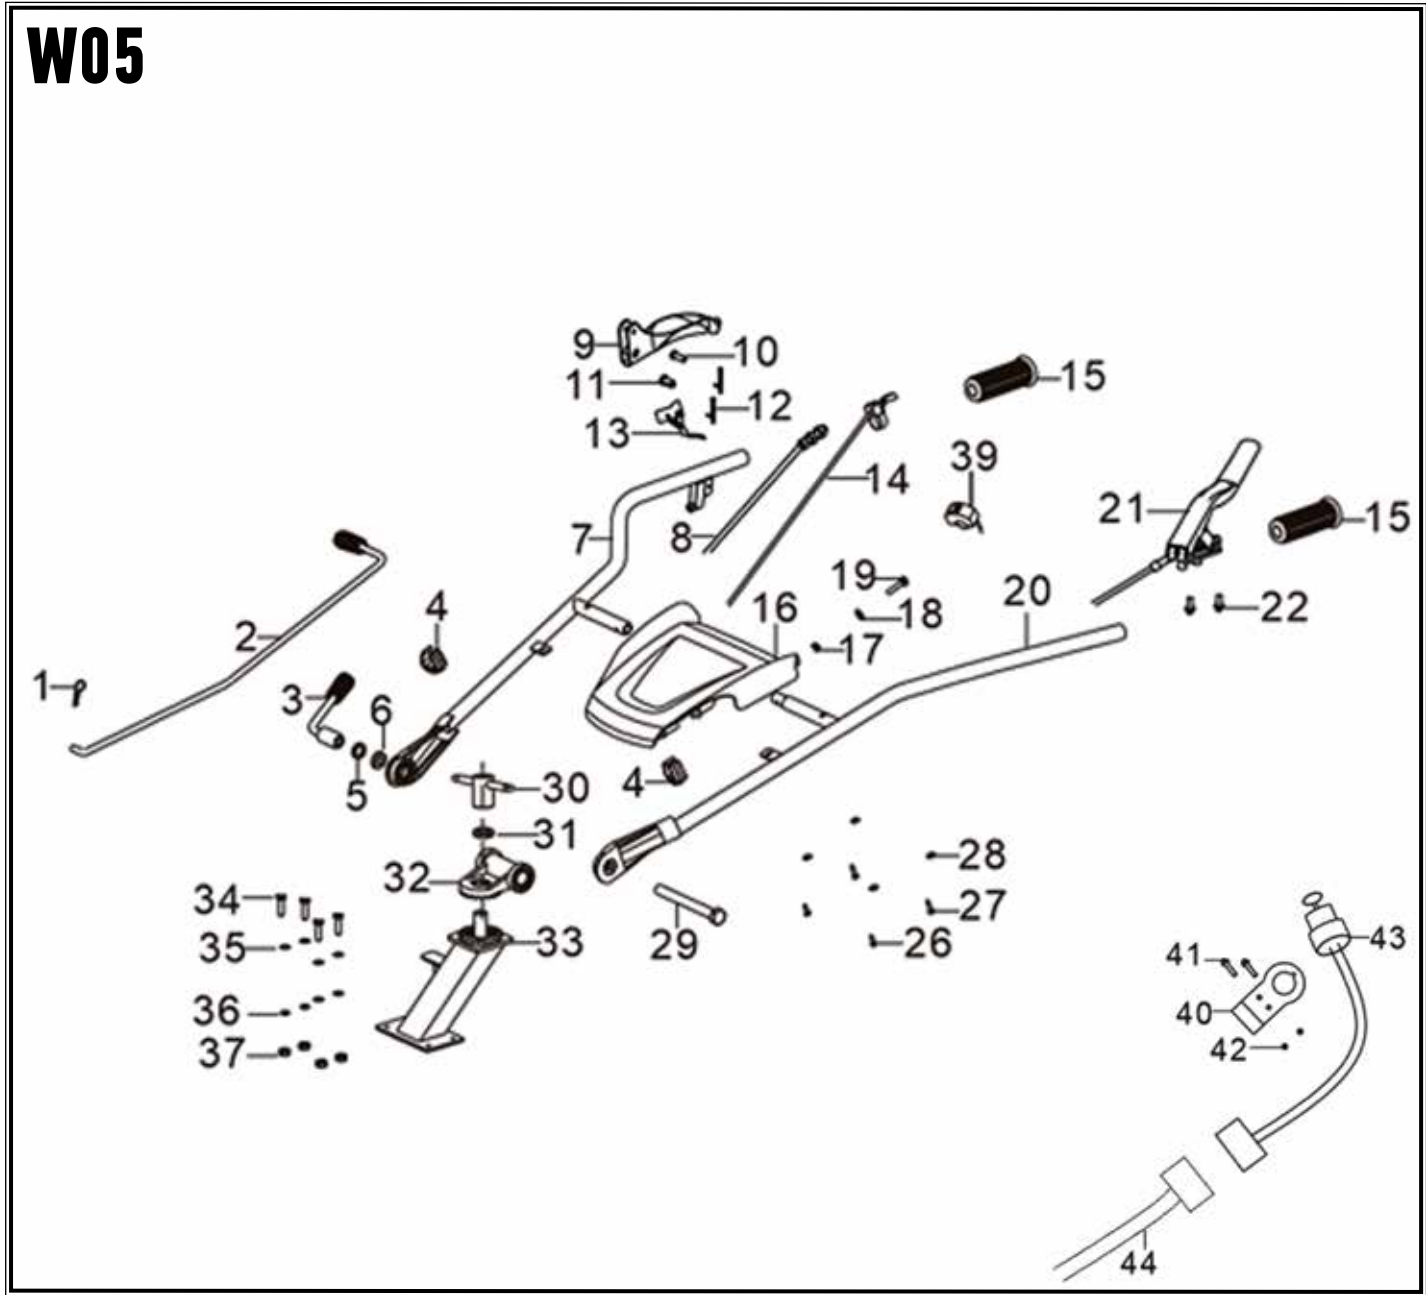

W05

POS.	CODE	DESCRIPTION	QTY
W05-1	A05748	SOCKET	1
W05-2	A12680	GEAR LEVER	1
W05-3	A09965	LOCK HANDLE	1
W05-4	A09964	WIRE CLIP	2
W05-5	A09966	FLAT WASHER	1
W05-6	A10646	FLAT WASHER	1
W05-7	A10305	HANDLE TUBE ASSY	1
W05-8	A10647	REVERSE GEAR CABLE	1
W05-9	A12678	CLUTCH HANDLE	1
W05-10	A10311	PIN SHAFT	1
W05-11	A10289	PIN SHAFT	1
W05-12	A10287	COTTER PIN	2
W05-13	A10312	REVERSE GEAR STOPPER V	1
W05-14	A10638	THROTTLE COCK	1
W05-15	A09942	HANDLE RUBBER SLEEVE	2
W05-16	A09943	PANEL	1
W05-17	A09944	NUT	1
W05-18	A09945	FLAT WASHER	1
W05-19	A10680	HEXAGONAL HEAD BOLT	1
W05-20	A10314	HANDLE TUBE	1
W05-21	A12676	FORWARD CLUTCH HANDLE	1
W05-22	A04813	BOLT	2
W05-26	A10681	SCREW	2
W05-27	A11345	SCREW	2
W05-28	A13105	FLAT WASHER	4
W05-29	A11344	HEXAGONAL HEAD BOLT	1
W05-30	A10641	LOCK HANDLE	1
W05-31	A10642	FLAT WASHER	1
W05-32	A10643	TOOTH DISK PLATE	1