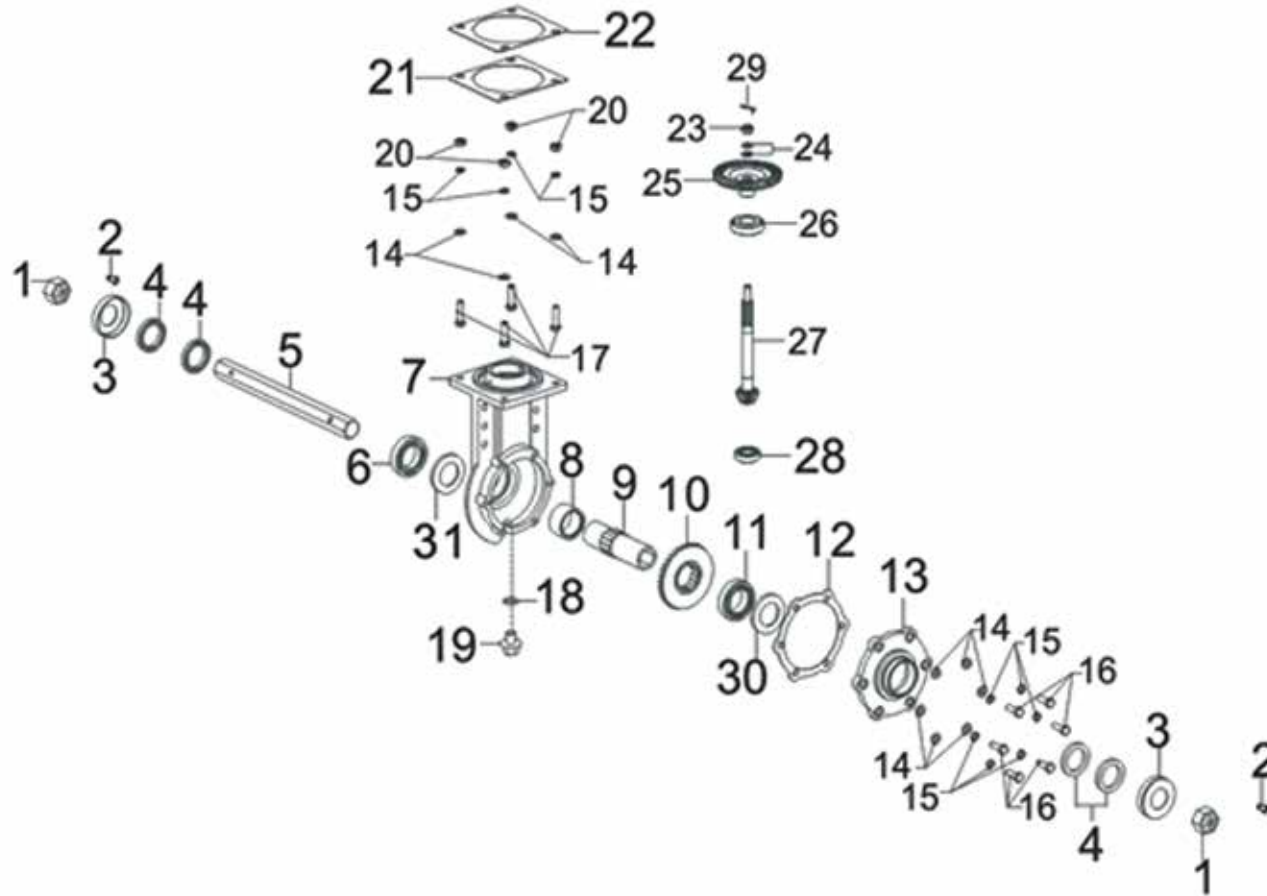

W04

POS.	CODE	DESCRIPTION	QTY
W04-27	A10628	TRANSPORTATION BEVEL GEAR SHAFT	1
W04-28	A10346	TAPERED ROLLER BEARING 30204	1
W04-29	A10339	COTTER PIN	1
W04-30	A10630	FLAT WASHER	1
W04-31	A10631	FLAT WASHER	1