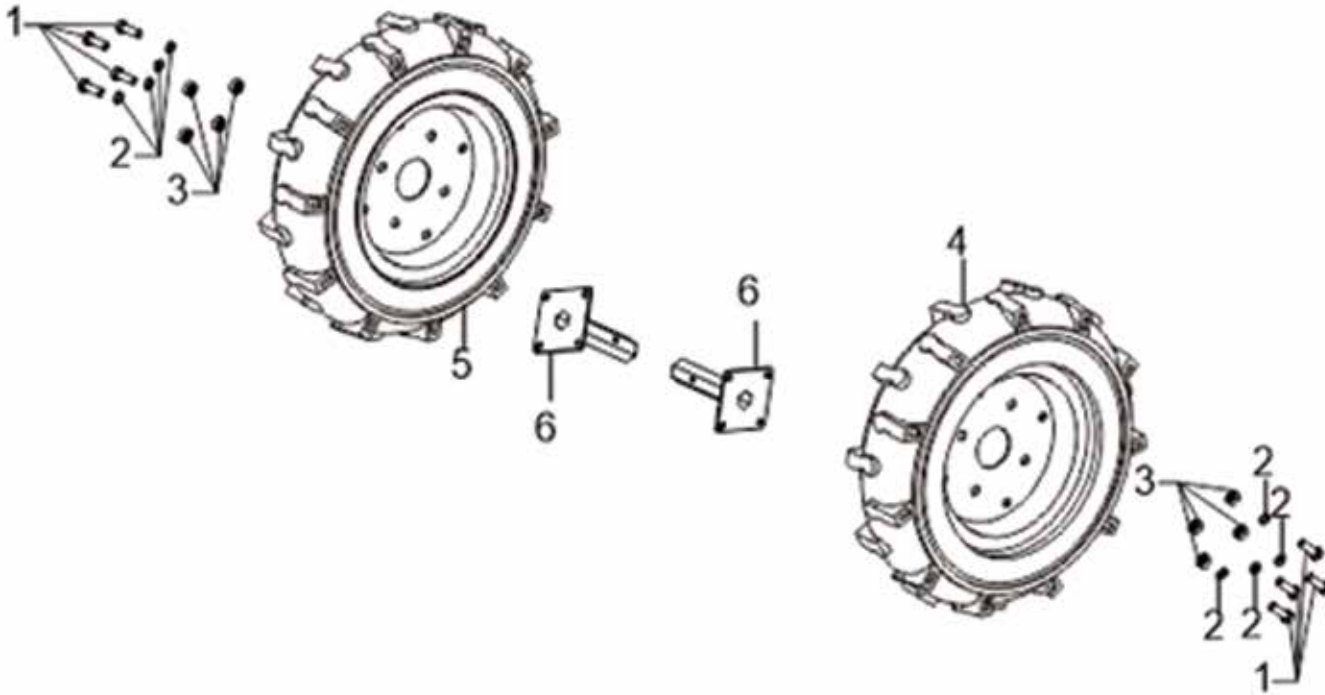

W06

POS.	CODE	DESCRIPTION	QTY
W06-1	A11347	HEXAGONAL HEAD BOLT	8
W06-2	A09938	FLAT WASHER	8
W06-3	A05750	HEXAGON NUT	8
W06-4	A10366	TRANSPORTATION WHEEL	1
W06-5	A10367	TRANSPORTATION WHEEL	1
W06-6	A10648	REAR WHEEL SHAFT	2