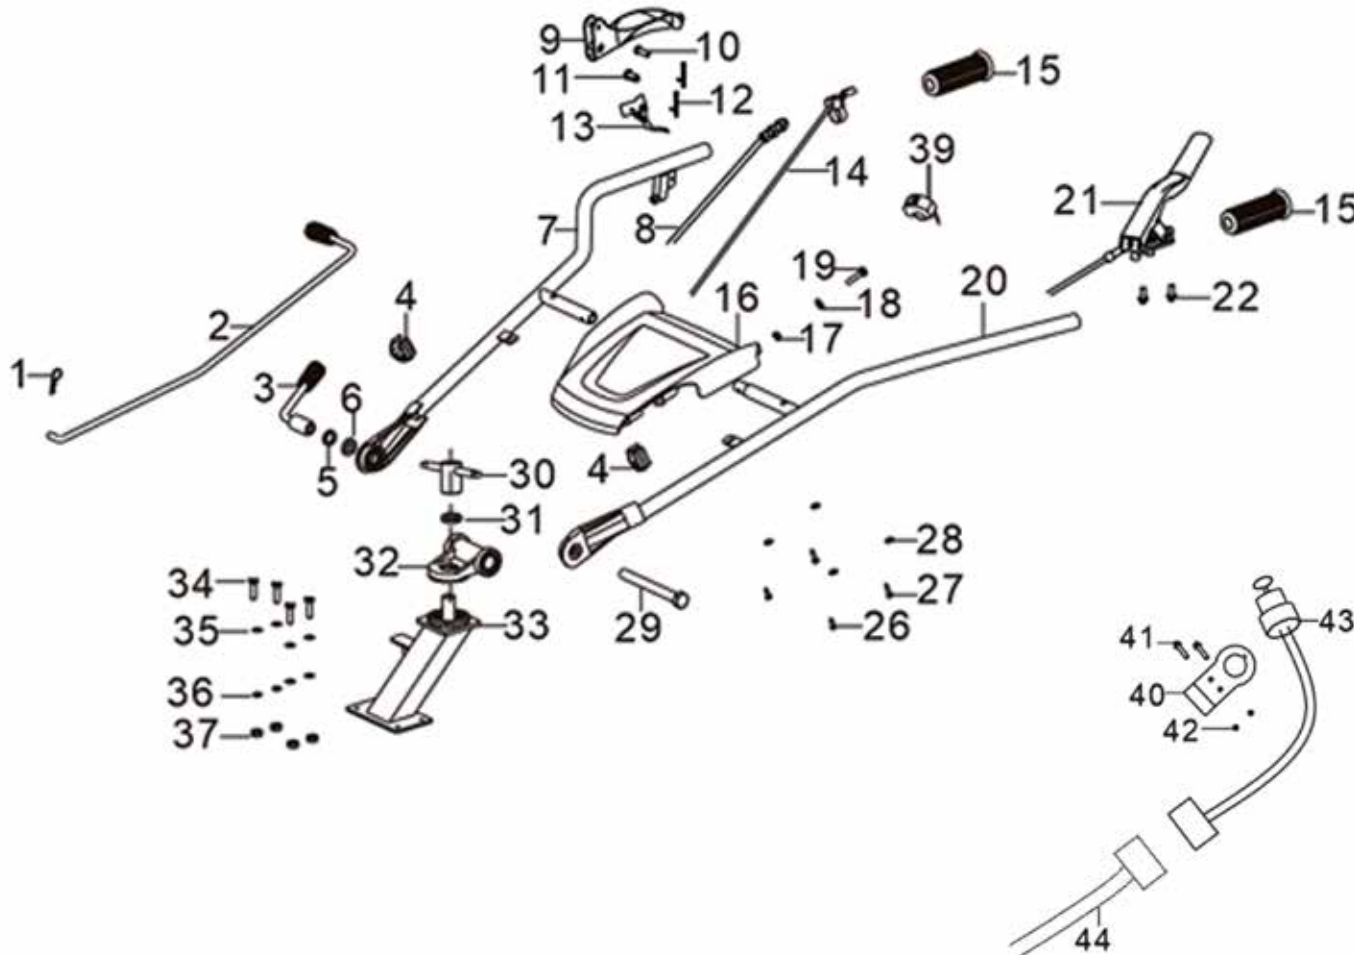

**E01**

POS.	CODE	DESCRIPTION	QTY
E01-1	A12698	CRANKCASE	1
E01-2	A08704	OIL SEAL 35X25X7	1
E01-3	A08545	RUBBER PLUG	1
E01-4	A08546	FLAT WASHER	2
E01-5	A09104	DRAIN PLUG BOLT	2
E01-6	A08547	GOVERNOR ARM	1
E01-7	A08951	COTTER PIN	1
E01-8	A08548	FLAT WASHER	1
E01-9	A08924	WIRE CLIP	1

**F19**

POS.	CODE	DESCRIPTION	QTY
F19-1	A12695	TRANSMISSION BOX ASSEMBLY	1

**W05**

POS.	CODE	DESCRIPTION	QTY
W05-1	A05748	SOCKET	1
W05-2	A12680	GEAR LEVER	1
W05-3	A09965	LOCK HANDLE	1
W05-4	A09964	WIRE CLIP	2
W05-5	A09966	FLAT WASHER	1
W05-6	A10646	FLAT WASHER	1
W05-7	A10305	HANDLE TUBE ASSY	1
W05-8	A10647	REVERSE GEAR CABLE	1
W05-9	A12678	CLUTCH HANDLE	1
W05-10	A10311	PIN SHAFT	1
W05-11	A10289	PIN SHAFT	1
W05-12	A10287	COTTER PIN	2
W05-13	A10312	REVERSE GEAR STOPPER V	1
W05-14	A10638	THROTTLE COCK	1
W05-15	A09942	HANDLE RUBBER SLEEVE	2
W05-16	A09943	PANEL	1
W05-17	A09944	NUT	1
W05-18	A09945	FLAT WASHER	1
W05-19	A10680	HEXAGONAL HEAD BOLT	1
W05-20	A10314	HANDLE TUBE	1
W05-21	A12676	FORWARD CLUTCH HANDLE	1
W05-22	A04813	BOLT	2
W05-26	A10681	SCREW	2
W05-27	A11345	SCREW	2
W05-28	A13105	FLAT WASHER	4
W05-29	A11344	HEXAGONAL HEAD BOLT	1
W05-30	A10641	LOCK HANDLE	1
W05-31	A10642	FLAT WASHER	1
W05-32	A10643	TOOTH DISK PLATE	1

**W05**

POS.	CODE	DESCRIPTION	QTY
W05-33	A10644	ARMREST ASSEMBLY	1
W05-34	A10645	BOLT	4
W05-35	A05768	FLAT WASHER	4
W05-36	A09938	FLAT WASHER	4
W05-37	A05750	HEXAGON NUT	4
W05-39	A12651	STOP ENGINE SWITCH	1
W05-40	A12633	FIXING PLATE	1
W05-41	A12641	BOLT	2
W05-42	A05751	NUT	2
W05-43	A12652	STARTING SWITCH	1
W05-44	A12663	MAIN CABLE	1
W05-44	A12663	MAIN CABLE	1