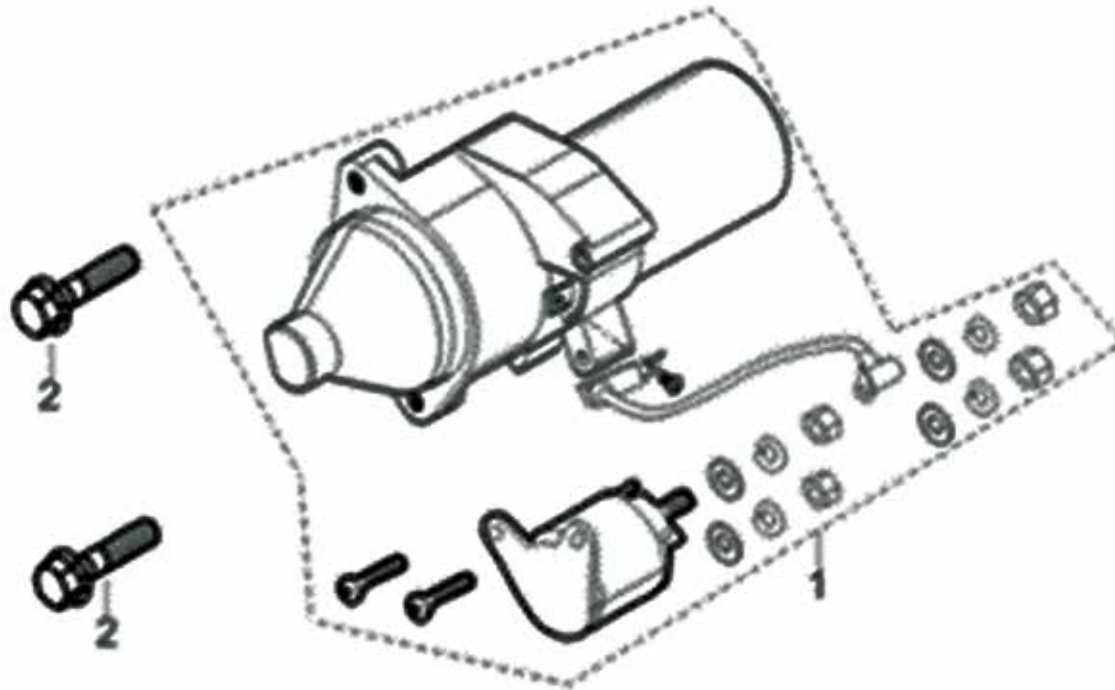

F12

POS.	CODE	DESCRIPTION	QTY
F12-1	A12679	STARTING MOTOR ASSEMBLY	1
F12-2	A08600	BOLT	2