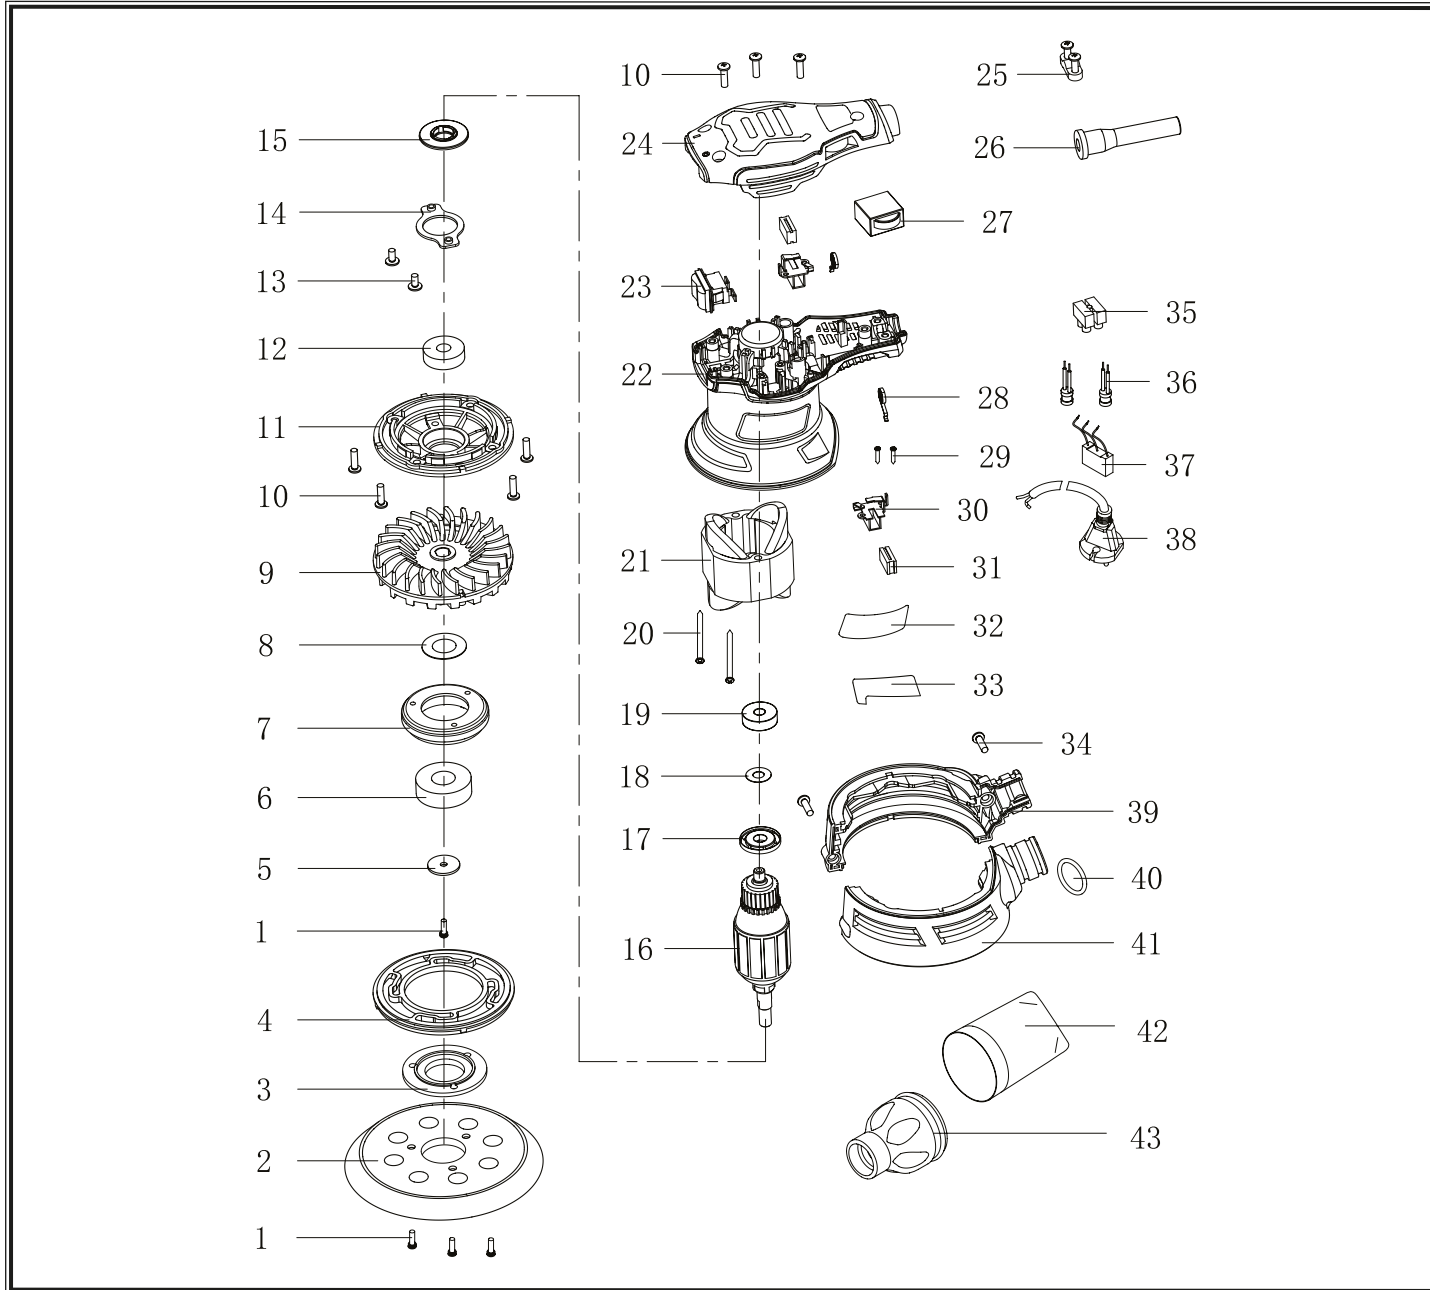

POS.	CODE	DESCRIPTION	QTY
1	A09092	SCREW M4x16	4
2	A09091	POLISHING DISC Ø125	1
3	A09090	BEARING PLATEN	1
4	A09096	DAMPING RING	1
5	A09058	FLAT GASKET	1
6	47902	BEARING 6202-2RS	1
7	A09059	BEARING PEDESTAL	1
8	A09060	FLAT GASKET	1
9	A09061	FAN	1
10	A09062	SCREW ST4x14	7
11	A09063	MIDDLE COVER	1
12	42432	BEARING 629-2RS	1
13	A09064	SCREW M4x8	2
14	A09065	BEARING PLATEN	1
15	A09066	DUST COVER	1
16	A09067	ROTOR	1
17	A09068	CREEPAGE RETAINING RING	1
18	A09069	FLAT GASKET	1
19	39622	BEARING 627-2RS	1
20	A09070	SCREW ST4x40	2
21	A09071	STATOR	1
22	A09072	CHASSIS	1
23	A09073	SWITCH	1
24	A09074	UPPER COVER	1
25	A09075	WIRE PRESSURE PLATE	1
26	A09076	CABLE SHEATH	1
27	A09077	SPEED GOVERNOR	1
28	A09078	COIL SPRING	2
29	A09079	SCREW ST3x8	4

POS.	CODE	DESCRIPTION	QTY
30	A09080	BRUSH HOLDER	2
31	A09081	CARBON BRUSH SET	1
32	A09082	TRADEMARK	1
33	A09083	NAMEPLATE	1
34	A09084	SCREW ST4x16	2
35	A09085	PLASTIC TERMINAL BLOCK	2
36	A09086	INDUCTANCE	2
37	A09087	CAPACITANCE	1
38	39387	POWER CABLE	1
39	A09088	RIGHT SUCTION HOOD	1
40	A09089	O-RING	1
41	A09093	LEFT SUCTION HOOD	1
42	A09094	DUST BAG	1
43	A09095	DUST COLLECTION SUPPORT	1