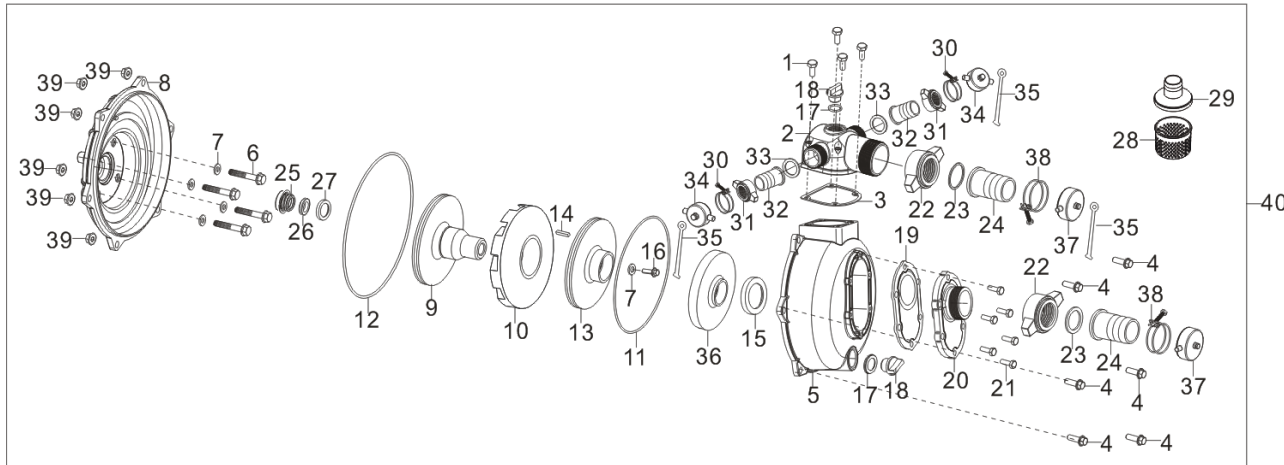

F04

POS.	CODE	DESCRIPTION	QTY
F04-1	A10853	ENGINE FRAME ASSEMBLY	1
F04-2	A08494	BOLT	4
F04-3	A11185	ENGINE FRAME SHOCK ABSORPTION SEAT	4
F04-4	A10645	BOLT	4
F04-5	A11017	NUT	4

F61

POS.	CODE	DESCRIPTION	QTY
F61-1	A10692	BOLT	4
F61-2	A11032	WATER OUTLET	1
F61-3	A10911	OUTLET GASKET	1
F61-4	A10291	BOLT	6
F61-5	A11102	PUMP BODY	1
F61-6	A10713	BOLT	4
F61-7	A10860	SEAL WASHER	5
F61-8	A10995	WATER PUMP JOINT	1
F61-9	A11320	PRIMARY PUMP IMPELLER	1
F61-10	A11211	IMPELLER SLEEVE	1
F61-11	A11316	IMPELLER BUSH SEAL RING	1
F61-12	A10818	WATER PUMP JOINT CUSHION	1
F61-13	A11321	PRIMARY PUMP IMPELLER	1
F61-14	A10841	FLAT KEY	1
F61-15	A11117	WHORL CASE SEALING RIGN	1
F61-16	A10712	BOLT	1
F61-17	A11296	SCREW PLUG WASHER	2
F61-18	A11075	THREAD PLUG	2
F61-19	A10901	INLET WATER GASKET	1
F61-20	A10958	WATER INLET	1
F61-21	A09957	BOLT	6
F61-22	A10983	HOSE JOINT	2
F61-23	A11129	HOSE JOINT SEAL RING	2
F61-24	A10969	HOSE INTERFACE	2
F61-25	A11165	MECHANISM SEAL	1
F61-26	A11181	PORCELAIN SEAL	1
F61-27	A11137	IMPELLER SEAL RING	1
F61-28	A10837	FILTER	1
F61-29	A10792	FILTER COVER	1