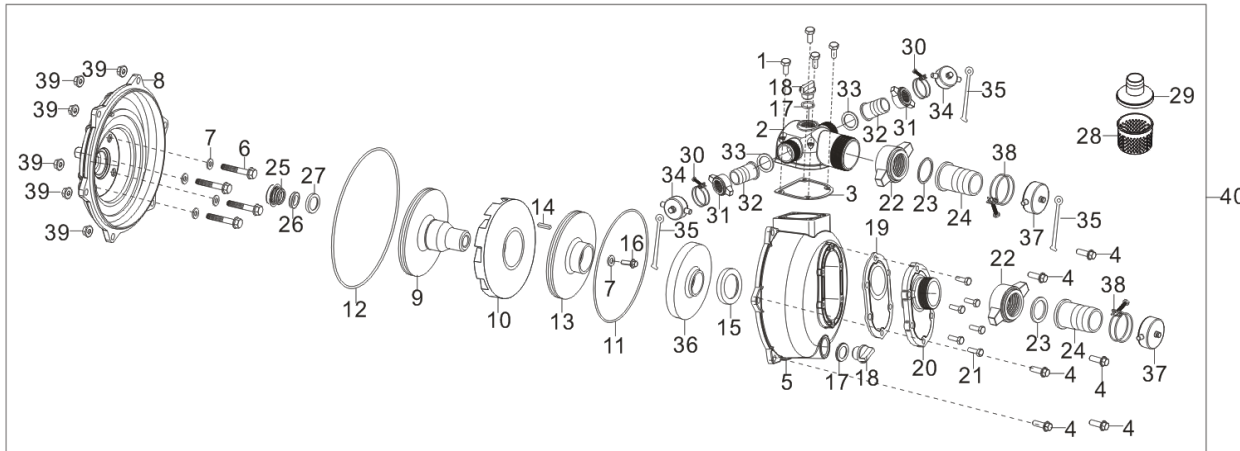

F61

POS.	CODE	DESCRIPTION	QTY
F61-30	A10938	HOSE HOOP	2
F61-31	A10976	HOSE JOINT	2
F61-32	A10962	HOSE INTERFACE	2
F61-33	A11122	HOSE JOINT SEAL RING	2
F61-34	A11317	WATER OUTLET PLUG CAP	2
F61-35	A11319	PLUG CAP HANGING STRIP	3
F61-36	A10748	WHORL CASE	1
F61-37	A11318	WATER OUTLET PLUG CAP	2
F61-38	A10937	HOSE HOOP	2
F61-39	A11018	NUT	6
F61-40	A11091	WATER PUMP ASSEMBLY	1