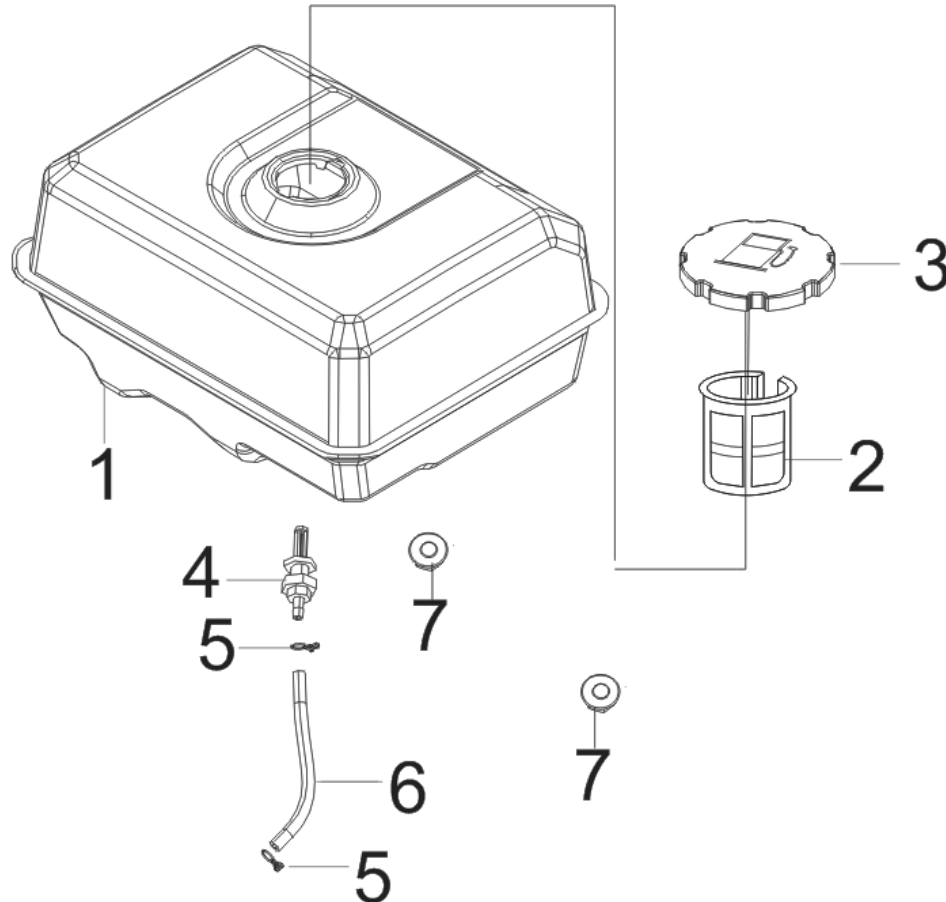

F03

POS.	CODE	DESCRIPTION	QTY
F03-1	A11252	FUEL TANK	1
F03-2	A09932	FUEL STRAINER	1
F03-3	A11333	FUEL TANK COVER	1
F03-4	A09934	FUEL TANK OIL OUTLET	1
F03-5	A08816	COLLAR	2
F03-6	A10554	FUEL TUBE	1
F03-7	A08520	NUT	2