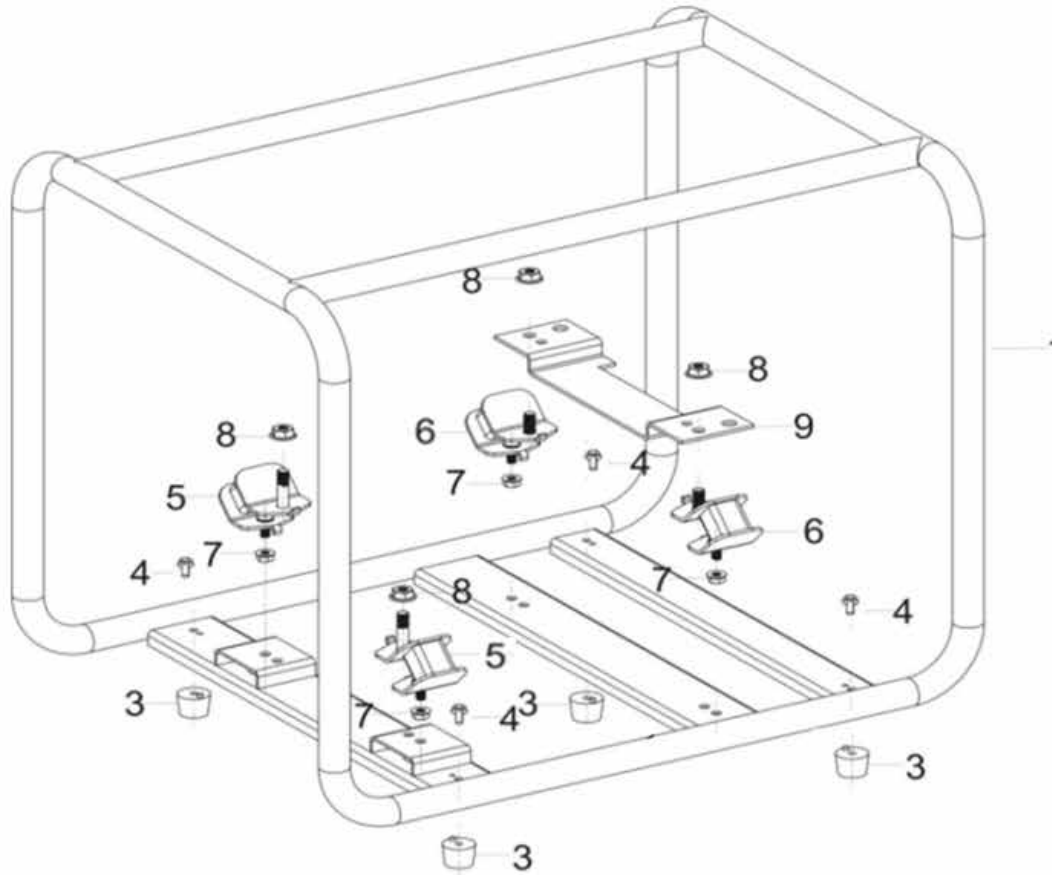

F04

POS.	CODE	DESCRIPTION	QTY
F04-1	A10850	ENGINE FRAME ASSEMBLY	1
F04-3	A11185	ENGINE FRAME SHOCK ABSORPTION SEAT	4
F04-4	A08494	BOLT	4
F04-5	A08668	ENGINE FRAME REAR CUSHION	2
F04-6	A10811	ENGINE FRAME REAR CUSHION	2
F04-7	A11017	NUT	4
F04-8	A08485	NUT	4
F04-9	A11190	WATER PUMP SEAT	1