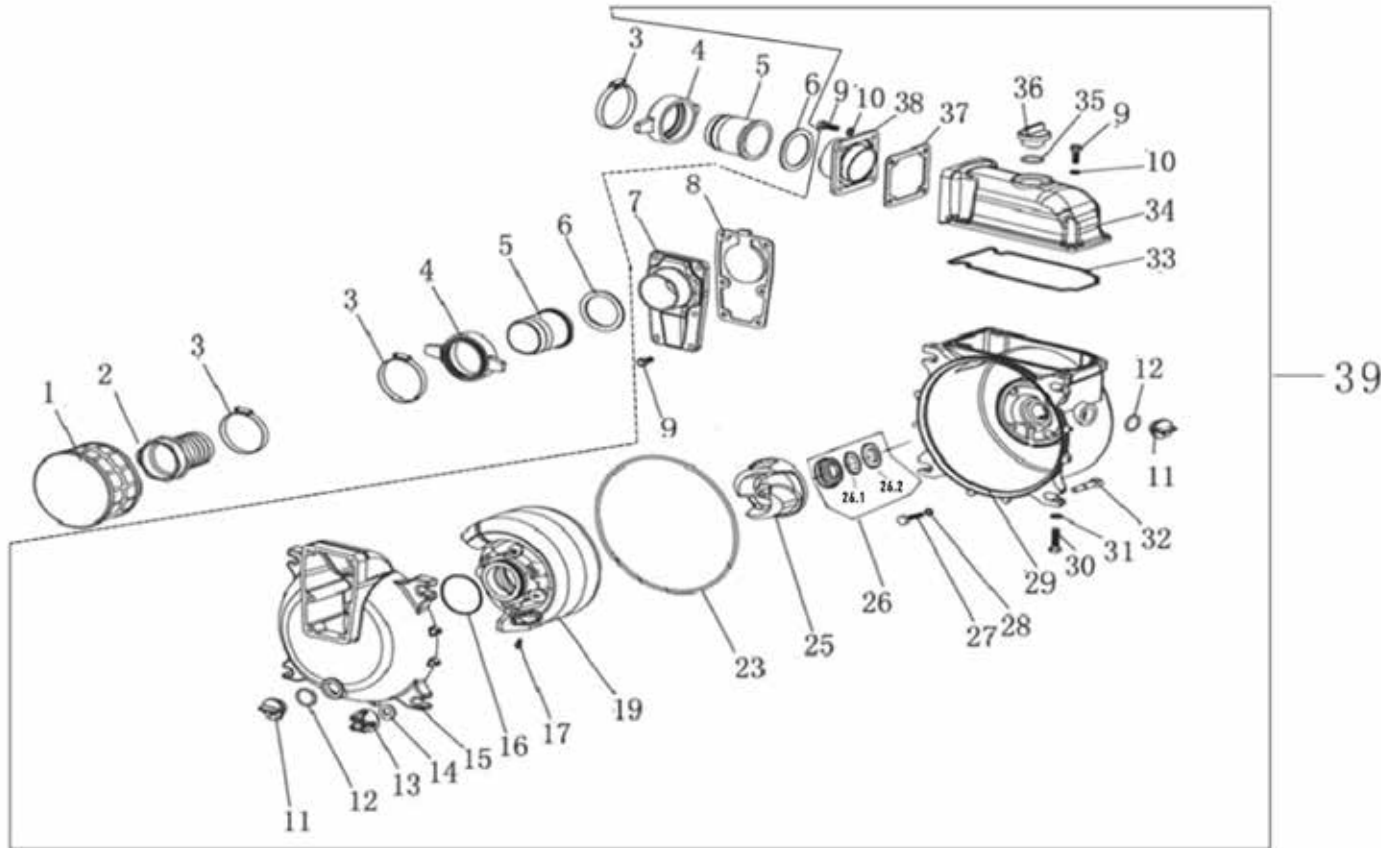

F61

POS.	CODE	DESCRIPTION	QTY
F61-1	A11230	STRAINER	1
F61-2	A10988	WATER PIPE JOINT	1
F61-3	A10935	HOSE HOOP	3
F61-4	A10981	HOSE JOINT	2
F61-5	A10967	HOSE INTERFACE	2
F61-6	A11127	HOSE JOINT SEAL RING	2
F61-7	A10746	WATER INLET	1
F61-8	A10899	INLET WATER GASKET	1
F61-9	A10703	BOLT	14
F61-11	A11072	THREAD PLUG	2
F61-12	A10993	SCREW PLUG WASHER	2
F61-13	A11306	NUT	4
F61-14	A11314	WASHER	4
F61-15	A11205	PUMP BODY	1
F61-16	A11115	WHORL CASE SEALING RIGN	1
F61-17	A08687	BOLT	3
F61-19	A11100	WHORL CASE	1
F61-23	A10816	WATER PUMP JOINT CUSHION	1
F61-25	A10948	WATER PUMP IMPELLER	1
F61-26	A11163	MECHANISM SEAL	1
F61-26.1	A11135	IMPELLER SEAL RING	1
F61-26.2	A11179	PORCELAIN RING	1
F61-27	A11312	BOLT	4
F61-28	A10858	WASHER	4
F61-29	A11030	WATER PUMP JOINT	1
F61-30	A11310	BOLT	4
F61-31	A10858	SPRING WASHER	4
F61-32	A11313	EYELET BOLT	4
F61-33	A11336	WATER OUTLET BODY GASKET	1
F61-34	A11307	WATER OUTLET BODY	1
F61-35	A10993	SCREW PLUG WASHER	1
F61-36	A10956	THREAD PLUG	1
F61-37	A10909	OUTLET GASKET	1
F61-38	A11293	WATER OUTLET	1
F61-39	A11089	WATER PUMP ASSY	1