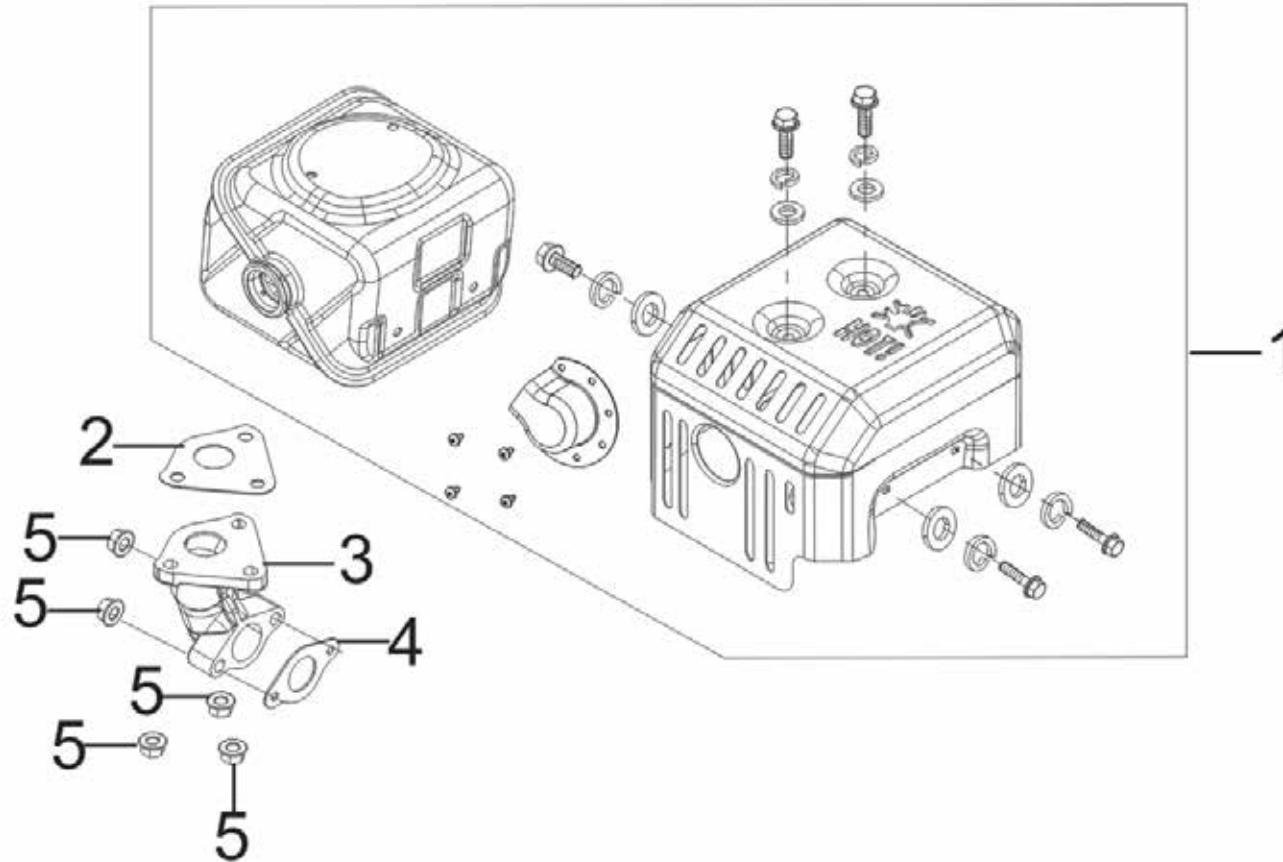

F02

POS.	CODE	DESCRIPTION	QTY
F02-1	A13025	MUFFLER ASSEMBLY	1
F02-2	A10549	MUFFLER GASKET	1
F02-3	A10550	EXHAUST PIPE	1
F02-4	A08575	EXHAUST OUTLET GASKET	1
F02-5	A08520	NUT	5