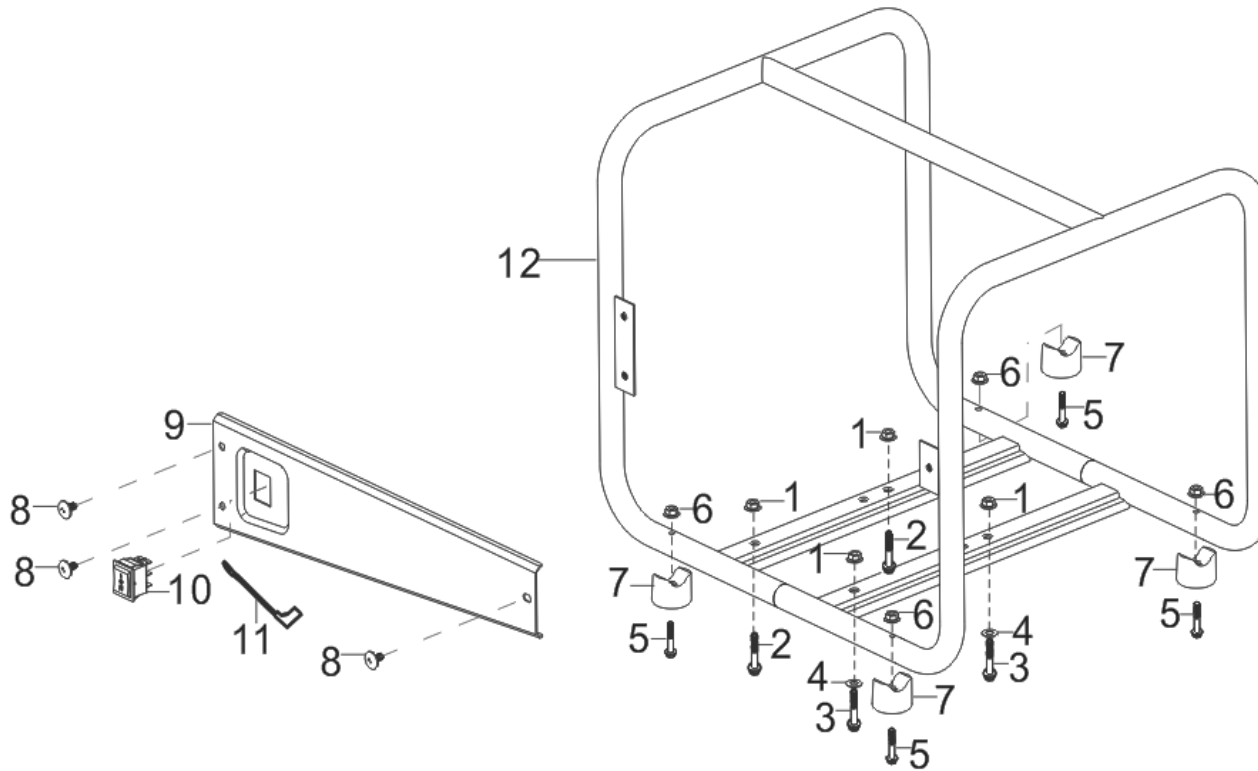

F04

POS.	CODE	DESCRIPTION	QTY
F04-1	A11017	NUT	4
F04-2	A08600	BOLT	2
F04-3	A10693	BOLT	2
F04-4	A09945	WASHER	2
F04-5	A10690	BOLT	4
F04-6	A08506	NUT	4
F04-7	A11334	ENGINE FRAME SHOCK ABSORPTION SEAT	4
F04-8	A11159	SCREW	3
F04-9	A10823	ENGINE FRAME DECORATED PLATE	1
F04-10	A11243	SWITCH	1
F04-11	A11299	STOP ENGINE WIRE	1
F04-12	A10848	ENGINE FRAME ASSEMBLY	1