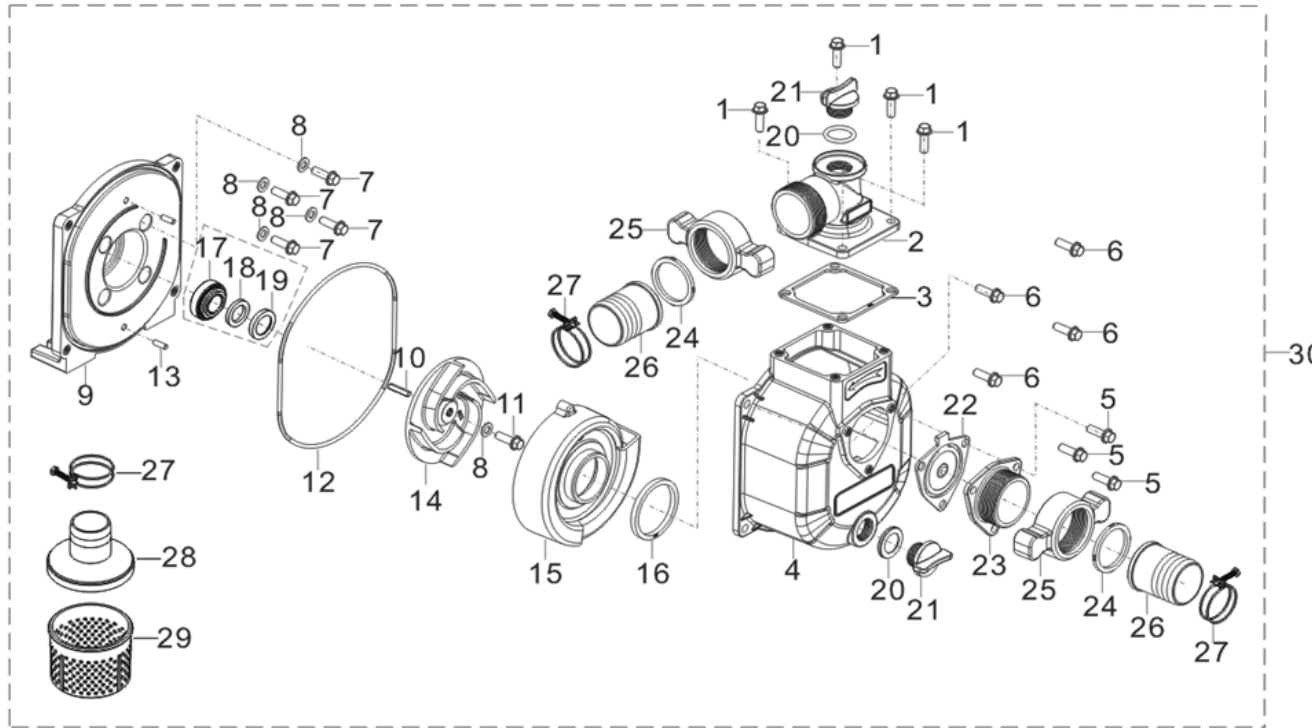

F61

POS.	CODE	DESCRIPTION	QTY
F61-1	A10703	BOLT	4
F61-2	A11029	WATER OUTLET	1
F61-3	A10908	OUTLET GASKE	1
F61-4	A11098	PUMP BODY	1
F61-5	A10702	BOLT	3
F61-6	A09946	BOLT	4
F61-7	A10694	BOLT	4
F61-8	A10857	WASHER	5
F61-9	A10991	WATER PUMP JOINT	1
F61-10	A11000	GENERAL FLAT KEY	1
F61-11	A10695	BOLT	1
F61-12	A10814	WATER PUMP JOINT CUSHION	1
F61-13	A11038	CYLINDRICAL PIN	2
F61-14	A10946	WATER PUMP IMPELLER	1
F61-15	A10744	WHORL CASE	1
F61-16	A11113	WHORL CASE SEALING RIGN	1
F61-17	A11161	MECHANISM SEAL	1
F61-18	A11177	PORCELAIN SEAL	1
F61-19	A11134	IMPELLER SEAL RING	1
F61-20	A11292	SCREW PLUG WASHER	2
F61-21	A11070	THREAD PLUG	2
F61-22	A10897	INLET WATER GASKET	1
F61-23	A10955	WATER INLET	1
F61-24	A11125	RING, HOSE JOINT SEAL	2
F61-25	A10980	HOSE JOINT	2
F61-26	A10966	HOSE INTERFACE	2
F61-27	A10724	HOSE HOOP	3
F61-28	A10790	FILTER COVER	1
F61-29	A10835	FILTER	1
F61-30	A11087	WATER PUMP ASSEMBLY	1