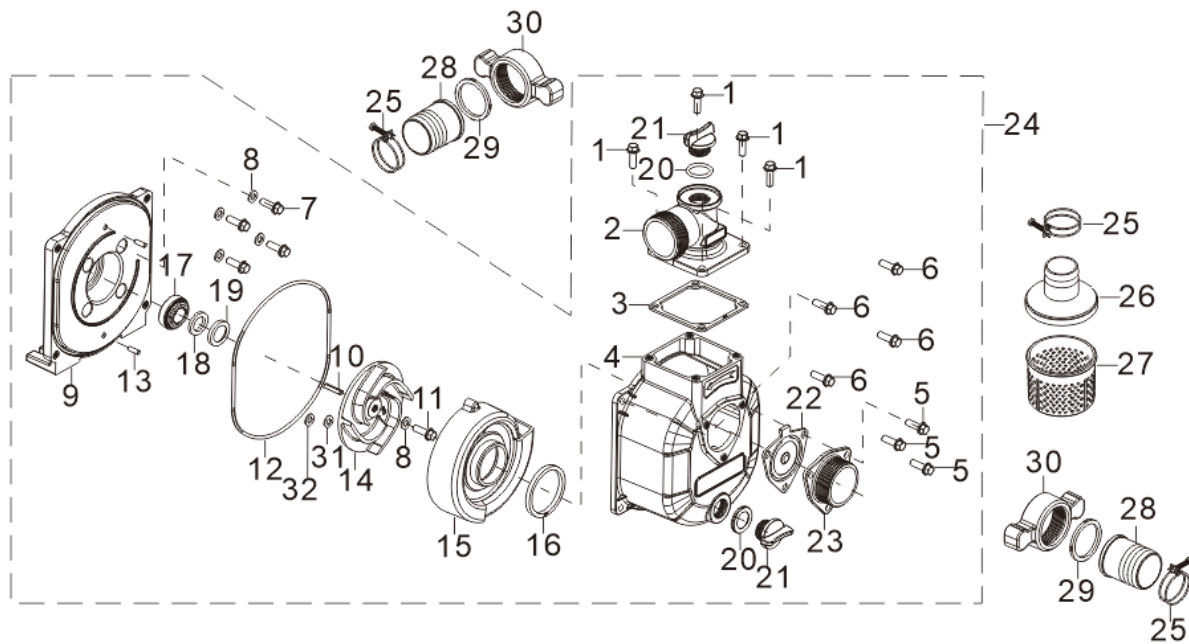

F61

POS.	CODE	DESCRIPTION	QTY
F61-1	A10691	BOLT	4
F61-2	A11027	WATER OUTLET	1
F61-3	A10907	OUTLET GASKET	1
F61-4	A11096	PUMP BODY	1
F61-5	A05659	BOLT	3
F61-6	A10692	BOLT	4
F61-7	A10694	BOLT	4
F61-8	A10857	WASHER	4
F61-9	A10990	WATER PUMP JOINT	1
F61-10	A11000	GENERAL FLAT KEY	1
F61-11	A10695	BOLT	1
F61-12	A10813	WATER PUMP JOINT CUSHION	1
F61-13	A11038	CYLINDRICAL PIN	2
F61-14	A10945	WATER PUMP IMPELLER	1
F61-15	A10743	WHORL CASE	1
F61-16	A11112	WHORL CASE SEALING RIGN	1
F61-17	A11161	MECHANISM SEAL	1
F61-18	A11177	PORCELAIN SEAL	1
F61-19	A11134	IMPELLER SEAL RING	1
F61-20	A11292	SCREW PLUG WASHER	2
F61-21	A11070	THREAD PLUG	2
F61-22	A10896	INLET WATER GASKET	1
F61-23	A10954	WATER INLET	1
F61-24	A11086	WATER PUMP ASSEMBLY	1
F61-25	A10934	HOSE HOOP	3
F61-26	A10788	FILTER COVER	1
F61-27	A10833	FILTER	1
F61-28	A10964	HOSE INTERFACE	2
F61-29	A11123	HOSE JOINT SEAL RING	2
F61-30	A11246	HOSE JOINT	2
F61-31	A10668	ADJUSTING WASHER	1
F61-32	A10677	ADJUSTING WASHER	1