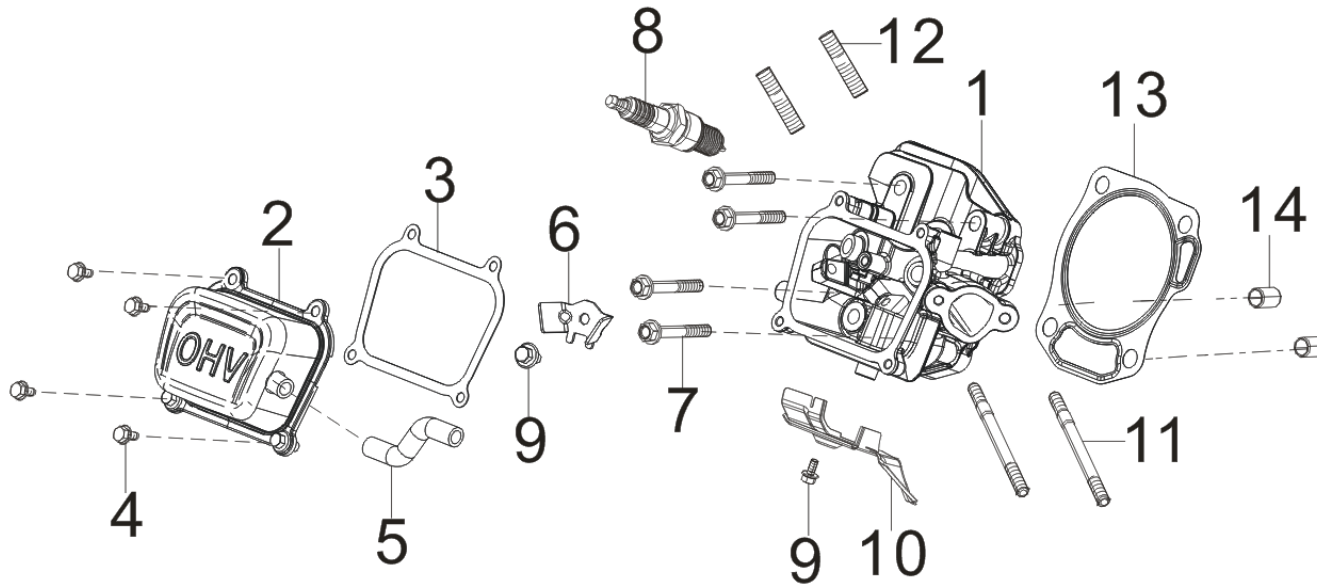

E01

POS.	CODE	DESCRIPTION	QTY
E01-1	A13064	CRANKCASE	1
E01-2	A08287	DRAIN PLUG BOLT	2
E01-3	A08482	FLAT WASHER	2
E01-4	A11172	OIL SEAL	1
E01-5	A11303	SLIDING BEARING	1
E01-6	A09908	GOVERNOR GEAR	1
E01-7	A10669	GOVERNOR ARM	1
E01-8	A08610	FLAT WASHER	1
E01-9	A08951	COTTER PIN	1
E01-10	A11192	ENGINE OIL SENSOR	1
E01-11	A08852	BOLT	2

E02

POS.	CODE	DESCRIPTION	QTY
E02-1	A10784	CRANKCASE COVER	1
E02-2	A08484	DEEP GROOVE BALL BEARING	1
E02-3	A08483	OIL SEAL	1
E02-4	A08939	HEXAGON SOCKET FLANGE FACE BOLT	6
E02-5	A08550	POSITION PIN	2
E02-6	A08468	OIL DIPSTICK SUBASSEMBLY	1
E02-7	A09912	ENGINE OIL PLUG	1

E03

POS.	CODE	DESCRIPTION	QTY
E03-1	A10923	CYLINDER HEAD	1
E03-2	A10779	CYLINDER HEAD COVER	1
E03-3	A10883	CYLINDER HEAD COVER GASKET	1
E03-4	A09937	HEXAGON SOCKET FLANGE FACE BOLT	4
E03-5	A11259	BREATHER TUBE	1
E03-6	A13017	CYLINDER HEAD COVER PIN LIMIT PLATE	1
E03-7	A08293	CYLINDER HEAD BOLT	4
E03-8	A08940	SPARK PLUG	1
E03-9	A08494	HEXAGON SOCKET FLANGE FACE BOLT	2
E03-10	A11207	CYLINDER BODY SHROUD	1
E03-11	A11331	STUD BOLT	2
E03-12	A08556	STUD BOLT	2
E03-13	A10878	CYLINDER HEAD GASKET	1
E03-14	A08866	POSITION PIN	2

E04

POS.	CODE	DESCRIPTION	QTY
E04-1	A10806	CRANKSHAFT ASSEMBLY	1
E04-2	A09641	TIMING DRIVE GEAR	1
E04-3	A11287	FLAT WASHER	1

E05

POS.	CODE	DESCRIPTION	QTY
E05-1	A11120	PISTON RING SET	1
E05-2	A08417	PISTON PIN CLIP	2
E05-3	A11047	PISTON	1
E05-4	A08387	PISTON PIN	1
E05-5	A11145	CONNECTING ROD	1