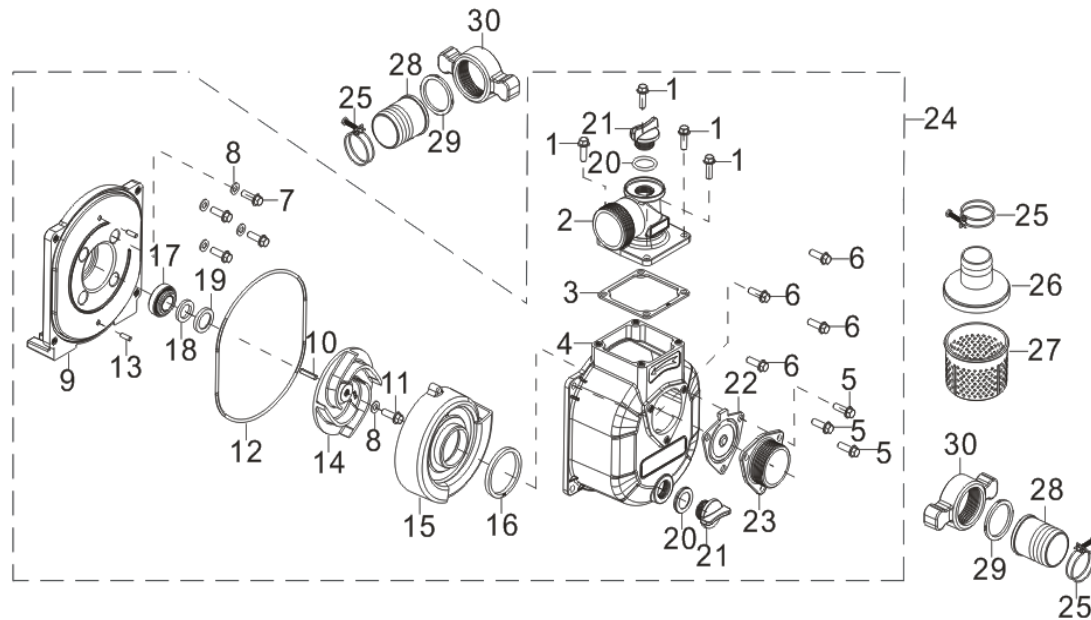

F61

POS.	CODE	DESCRIPTION	QTY
F61-1	A10691	BOLT	4
F61-2	A11027	WATER OUTLET	1
F61-3	A10907	OUTLET GASKET	1
F61-4	A11096	PUMP BODY	1
F61-5	A05659	BOLT	3
F61-6	A10692	BOLT	4
F61-7	A10694	BOLT	4
F61-8	A10857	WASHER	5
F61-9	A10990	WATER PUMP JOINT	1
F61-10	A11000	GENERAL FLAT KEY	1
F61-11	A10695	BOLT	1
F61-12	A10813	WATER PUMP JOINT CUSHION	1
F61-13	A11038	CYLINDRICAL PIN	2
F61-14	A10945	WATER PUMP IMPELLER	1
F61-15	A10743	WHORL CASE	1
F61-16	A11112	WHORL CASE SEALING RIGN	1
F61-17	A11161	MECHANISM SEAL	1
F61-18	A11177	PORCELAIN SEAL	1
F61-19	A11134	IMPELLER SEAL RING	1
F61-20	A11292	SCREW PLUG WASHER	2
F61-21	A11070	THREAD PLUG	2
F61-22	A10896	INLET WATER GASKET	1
F61-23	A10954	WATER INLET	1
F61-24	A11086	WATER PUMP ASSEMBLY	1
F61-25	A10934	HOSE HOOP	3
F61-26	A10788	FILTER COVER	1
F61-27	A10833	FILTER	1
F61-28	A10963	HOSE INTERFACE	2
F61-29	A11123	HOSE JOINT SEAL RING	2
F61-30	A10977	HOSE JOINT	2