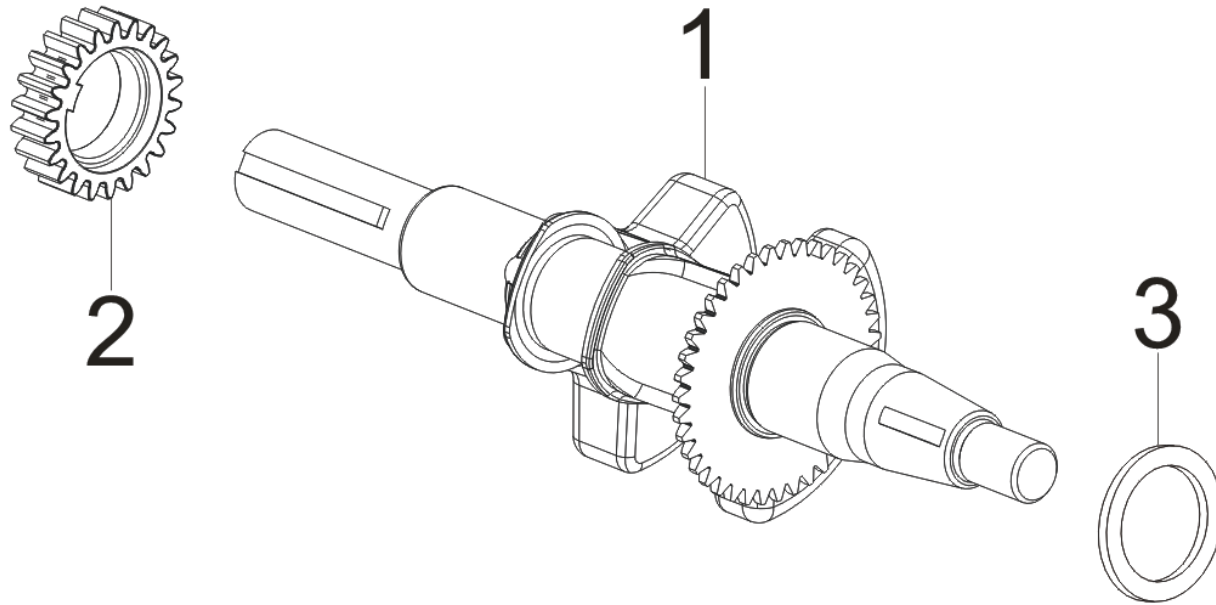

E01

POS.	CODE	DESCRIPTION	QTY
E01-1	A13064	CRANKCASE	1
E01-2	A08287	DRAIN PLUG BOLT	2
E01-3	A08482	FLAT WASHER	2
E01-4	A11172	OIL SEAL	1
E01-5	A11303	SLIDING BEARING	1
E01-6	A09908	GOVERNOR GEAR	1
E01-7	A10669	GOVERNOR ARM	1
E01-8	A08610	FLAT WASHER	1
E01-9	A08951	COTTER PIN	1
E01-10	A11192	ENGINE OIL SENSOR	1
E01-11	A08852	BOLT	2

E02

POS.	CODE	DESCRIPTION	QTY
E02-1	A10784	CRANKCASE COVER	1
E02-2	A08484	DEEP GROOVE BALL BEARING	1
E02-3	A08483	OIL SEAL	1
E02-4	A08939	HEXAGON SOCKET FLANGE FACE BOLT	6
E02-5	A08550	POSITION PIN	2
E02-6	A08468	OIL DIPSTICK SUBASSEMBLY	1
E02-7	A09912	ENGINE OIL PLUG	1

E03

POS.	CODE	DESCRIPTION	QTY
E03-1	A10923	CYLINDER HEAD	1
E03-2	A10779	CYLINDER HEAD COVER	1
E03-3	A10883	CYLINDER HEAD COVER GASKET	1
E03-4	A09937	HEXAGON SOCKET FLANGE FACE BOLT	4
E03-5	A11259	BREATHER TUBE	1
E03-6	A13017	CYLINDER HEAD COVER PIN LIMIT PLATE	1
E03-7	A08293	CYLINDER HEAD BOLT	4
E03-8	A08940	SPARK PLUG	1
E03-9	A08494	HEXAGON SOCKET FLANGE FACE BOLT	2
E03-10	A11207	CYLINDER BODY SHROUD	1
E03-11	A11331	STUD BOLT	2
E03-12	A08556	STUD BOLT	2
E03-13	A10878	CYLINDER HEAD GASKET	1
E03-14	A08866	POSITION PIN	2

E04

POS.	CODE	DESCRIPTION	QTY
E04-1	A10806	CRANKSHAFT ASSEMBLY	1
E04-2	A09641	TIMING DRIVE GEAR	1
E04-3	A11287	FLAT WASHER	1

E05

POS.	CODE	DESCRIPTION	QTY
E05-1	A11120	PISTON RING SET	1
E05-2	A08417	PISTON PIN CLIP	2
E05-3	A11047	PISTON	1
E05-4	A08387	PISTON PIN	1
E05-5	A11145	CONNECTING ROD	1