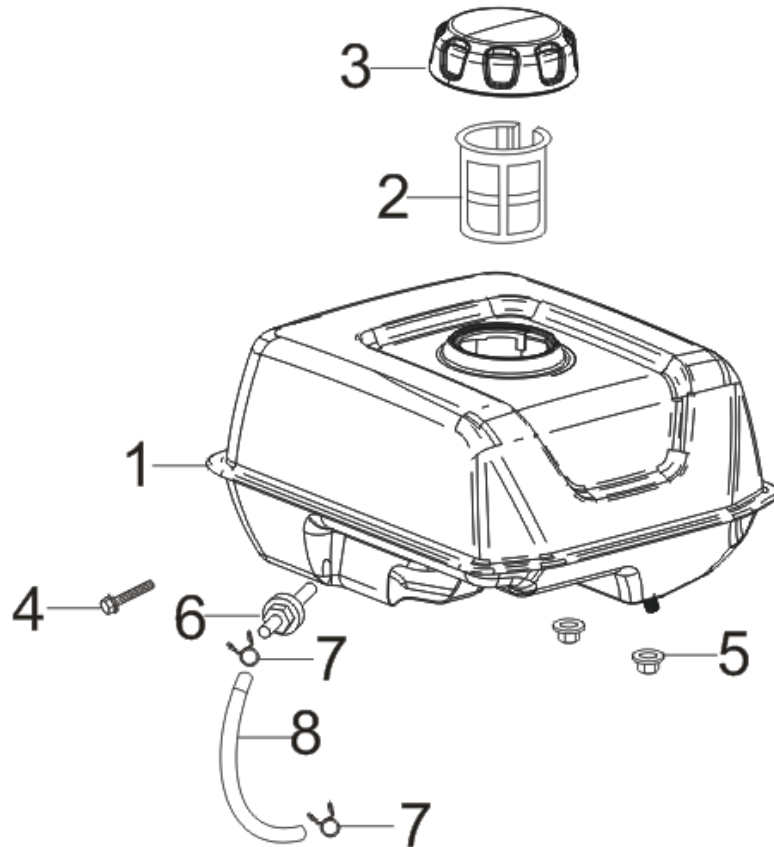

F03

POS.	CODE	DESCRIPTION	QTY
F03-1	A11249	FUEL TANK	1
F03-2	A11234	FUEL STRAINER	1
F03-3	A11333	FUEL TANK COVER	1
F03-4	A08502	BOLT	1
F03-5	A08506	NUT	2
F03-6	A09934	FUEL TANK OIL OUTLET	1
F03-7	A08816	COLLAR	2
F03-8	A13080	FUEL TUBE	1