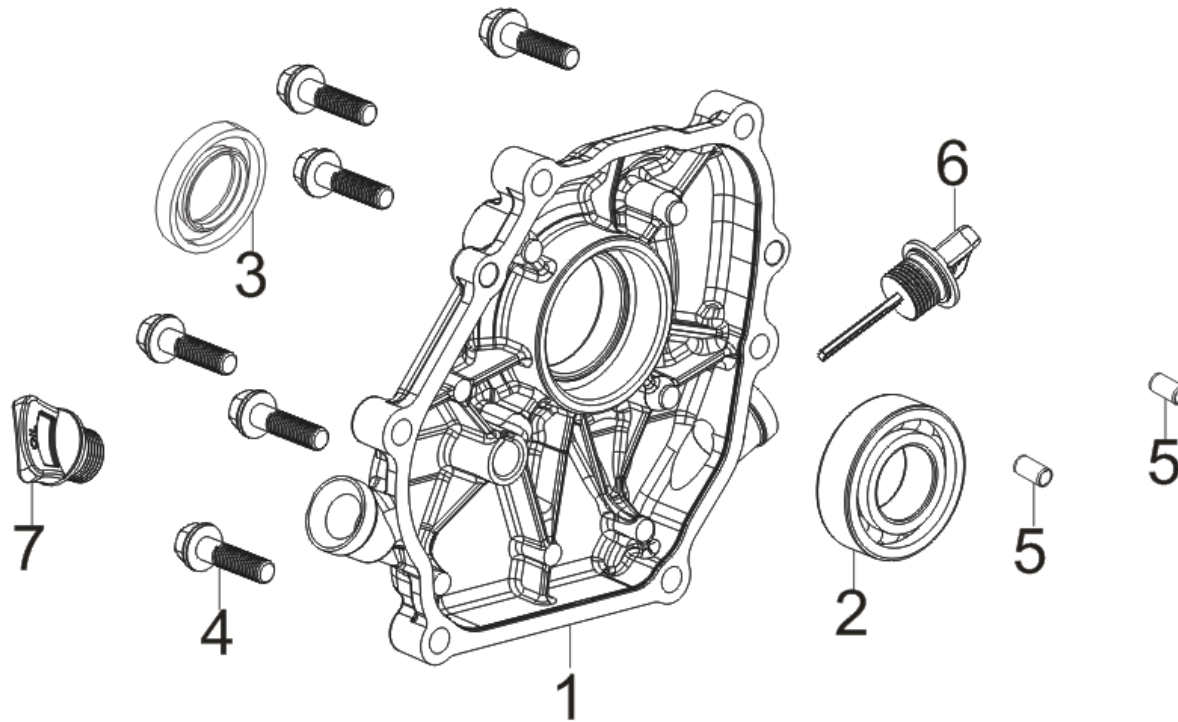

E01

POS.	CODE	DESCRIPTION	QTY
E01-1	A13064	CRANKCASE	1
E01-2	A08287	DRAIN PLUG BOLT	2
E01-3	A08482	FLAT WASHER	2
E01-4	A11172	OIL SEAL	1
E01-5	A11303	SLIDING BEARING	1
E01-6	A09908	GOVERNOR GEAR	1
E01-7	A10669	GOVERNOR ARM	1
E01-8	A08610	FLAT WASHER	1
E01-9	A08951	COTTER PIN	1
E01-10	A11192	ENGINE OIL SENSOR	1
E01-11	A08852	BOLT	2

E02

POS.	CODE	DESCRIPTION	QTY
E02-1	A10784	CRANKCASE COVER	1
E02-2	A08484	DEEP GROOVE BALL BEARING	1
E02-3	A08483	OIL SEAL	1
E02-4	A08939	HEXAGON SOCKET FLANGE FACE BOLT	6
E02-5	A08550	POSITION PIN	2
E02-6	A08468	OIL DIPSTICK SUBASSEMBLY	1
E02-7	A09912	ENGINE OIL PLUG	1

E03

POS.	CODE	DESCRIPTION	QTY
E03-1	A10923	CYLINDER HEAD	1
E03-2	A10779	CYLINDER HEAD COVER	1
E03-3	A10883	CYLINDER HEAD COVER GASKET	1
E03-4	A09937	HEXAGON SOCKET FLANGE FACE BOLT	4
E03-5	A11259	BREATHER TUBE	1
E03-6	A13017	CYLINDER HEAD COVER PIN LIMIT PLATE	1
E03-7	A08293	CYLINDER HEAD BOLT	4
E03-8	A08940	SPARK PLUG	1
E03-9	A08494	HEXAGON SOCKET FLANGE FACE BOLT	2
E03-10	A11207	CYLINDER BODY SHROUD	1
E03-11	A11331	STUD BOLT	2
E03-12	A08556	STUD BOLT	2
E03-13	A10878	CYLINDER HEAD GASKET	1
E03-14	A08866	POSITION PIN	2

E04

POS.	CODE	DESCRIPTION	QTY
E04-1	A10806	CRANKSHAFT ASSEMBLY	1
E04-2	A09641	TIMING DRIVE GEAR	1
E04-3	A11287	FLAT WASHER	1

E05

POS.	CODE	DESCRIPTION	QTY
E05-1	A11120	PISTON RING SET	1
E05-2	A08417	PISTON PIN CLIP	2
E05-3	A11047	PISTON	1
E05-4	A08387	PISTON PIN	1
E05-5	A11145	CONNECTING ROD	1