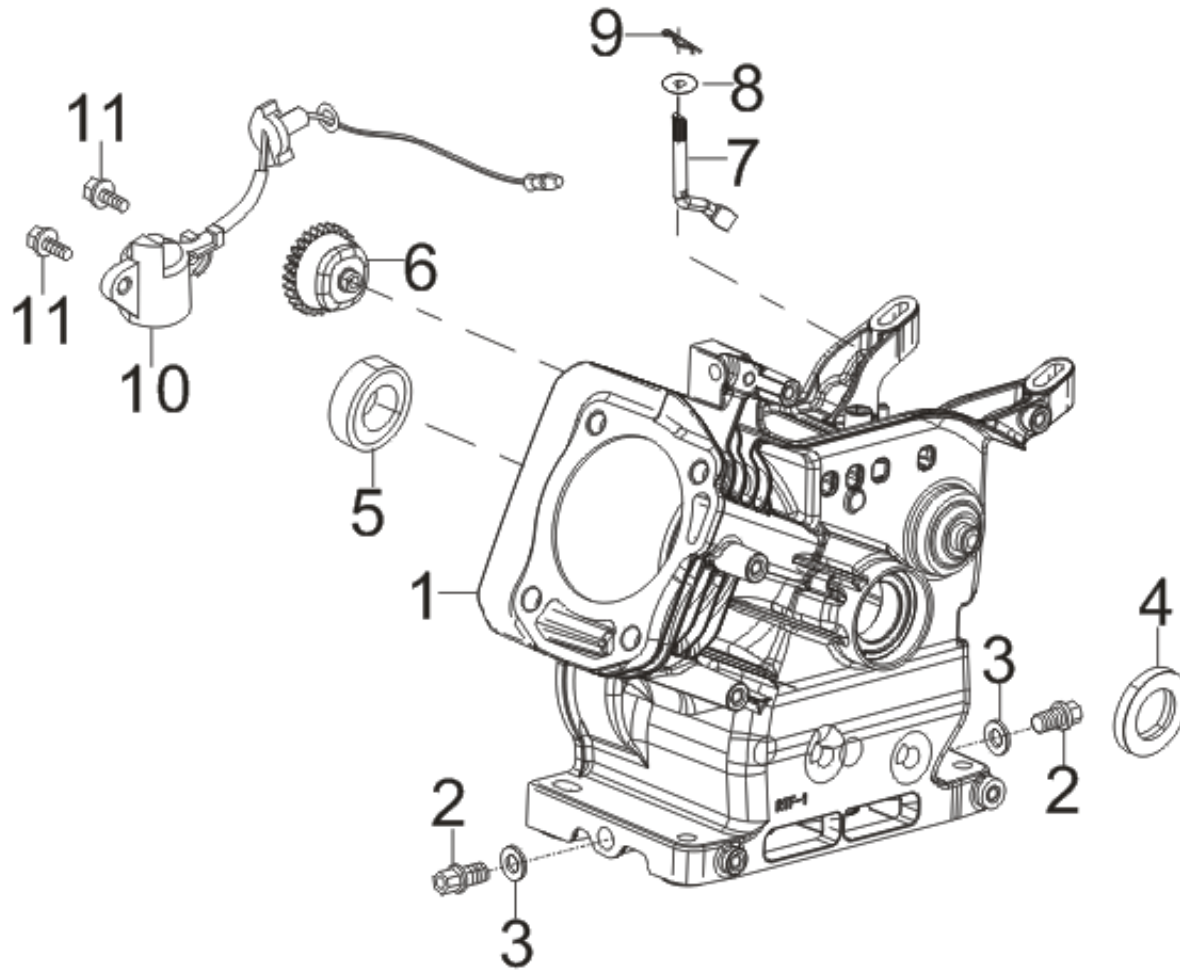

E01

POS.	CODE	DESCRIPTION	QTY
E01-1	A13064	CRANKCASE	1
E01-2	A08287	DRAIN PLUG BOLT	2
E01-3	A08482	FLAT WASHER	2
E01-4	A11172	OIL SEAL	1
E01-5	A11303	SLIDING BEARING	1
E01-6	A09908	GOVERNOR GEAR	1
E01-7	A10669	GOVERNOR ARM	1
E01-8	A08610	FLAT WASHER	1
E01-9	A08951	COTTER PIN	1
E01-10	A11192	ENGINE OIL SENSOR	1
E01-11	A08852	BOLT	2

E02

POS.	CODE	DESCRIPTION	QTY
E02-1	A10784	CRANKCASE COVER	1
E02-2	A08484	DEEP GROOVE BALL BEARING	1
E02-3	A08483	OIL SEAL	1
E02-4	A08939	HEXAGON SOCKET FLANGE FACE BOLT	6
E02-5	A08550	POSITION PIN	2
E02-6	A08468	OIL DIPSTICK SUBASSEMBLY	1
E02-7	A09912	ENGINE OIL PLUG	1

E03

POS.	CODE	DESCRIPTION	QTY
E03-1	A10923	CYLINDER HEAD	1
E03-2	A10779	CYLINDER HEAD COVER	1
E03-3	A10883	CYLINDER HEAD COVER GASKET	1
E03-4	A09937	HEXAGON SOCKET FLANGE FACE BOLT	4
E03-5	A11259	BREATHER TUBE	1
E03-6	A13017	CYLINDER HEAD COVER PIN LIMIT PLATE	1
E03-7	A08293	CYLINDER HEAD BOLT	4
E03-8	A08940	SPARK PLUG	1
E03-9	A08494	HEXAGON SOCKET FLANGE FACE BOLT	2
E03-10	A11207	CYLINDER BODY SHROUD	1
E03-11	A11331	STUD BOLT	2
E03-12	A08556	STUD BOLT	2
E03-13	A10878	CYLINDER HEAD GASKET	1
E03-14	A08866	POSITION PIN	2

E04

POS.	CODE	DESCRIPTION	QTY
E04-1	A10806	CRANKSHAFT ASSEMBLY	1
E04-2	A09641	TIMING DRIVE GEAR	1
E04-3	A11287	FLAT WASHER	1

E05

POS.	CODE	DESCRIPTION	QTY
E05-1	A11120	PISTON RING SET	1
E05-2	A08417	PISTON PIN CLIP	2
E05-3	A11047	PISTON	1
E05-4	A08387	PISTON PIN	1
E05-5	A11145	CONNECTING ROD	1