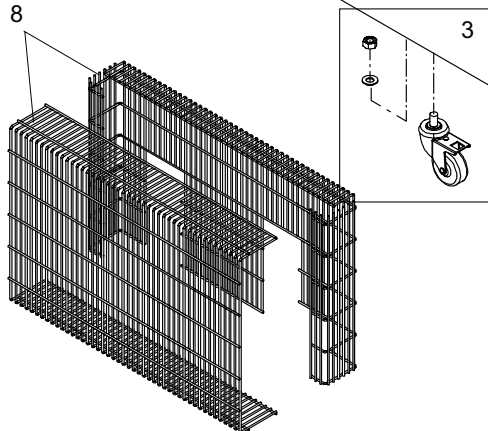

TABLE 1

POS.	CODE	DESCRIPTION	QTY
1	A13112	PRESSURE SWITCH KIT	1
1.1	A06724	LOCK NUT	1
1.2	A06735	FITTING	1
1.3	A06741	FITTING	1
1.4	A06744	PLUG	1
1.5	A06746	PRESSURE REDUCER	1
1.6	A06748	PRESSURE GAUGE	1
1.7	A06749	PRESSURE GAUGE	1
1.8	A06752	TAP	1
1.9	A13113	PRESSURE SWITCH	1
1.10	A13114	POWER CABLE	1
2	A06694	KIT WHEELS	1
3	A06700	PIVOTING WHEEL KIT	2
6	A13115	MOTOR/PULLEY KIT	1
8	A06705	BELT GUARD KIT	1
9	A06714	BASE PLATE	1
10	A06736	FITTING	1
12	A06755	RELIEF VALVE	1
14	A06751	DISCHARGE TAP	1
15	A06829	CHECK VALVE	1
17	A06764	RILSAN TUBE	0,4m
18	A13116	INFEED HOSE	1
20	A06779	BELT	1
22	A06716	TANK 200 Lt	1
23	A13117	PUMP UNIT	1

**PUMP**

POS.	CODE	DESCRIPTION	QTY
1	A06818	CRANKCASE	1
2	A06819	CASING COVER	1
3	A06816	SCREW M5X15	8
4	*	O-RING	1
5	A06801	CRANKSHAFT	1
6	A06733	BEARING	1
7	A06734	BEARING	1
8	A06802	OIL SEAL	1
9	A06803	COVER	1
10	A06804	COVER	1
11	*	O-RING	1
12	A06720	SCREW M6X16	6
13	A06811	KEY	1
14	A06812	CONNECTING ROD	2
15	A06795	PIN	2
16	A06796	PISTON	2
17	A06689	PISTON RING KIT	2
18	*	RING	4
19	A06784	CYLINDER	1
20	A06723	SCREW M8×25	5
21	A06815	OIL LIGHT	1
22	*	O RING	1
23	*	GASKET	1
24	*	VALVE HOLDER PLATE	1
25	*	VALVE	4
25A	*	SCREW M4×8	8
26	*	VALVE	4
27	*	GASKET	1

\* INCLUDED IN THE SET

**PUMP**

POS.	CODE	DESCRIPTION	QTY
28	A06783	HEAD	1
31	A06817	INTAKE FILTER KIT	1
31A	A06760	FILTER CARTRIDGE	1
33	A06719	SCREW M8×35	6
33A	A06725	WASHER	6
33B	A06827	WASHER	6
34	A06807	AIR CONVEYOR	1
35	A06722	VITE SCREW	2
36	A06721	SCREW M6×16	1
37	A07080	KIT	1
38	A06726	WASHER	1
39	A06808	FLYWHEEL	1
41	A06827	WASHER	1
100	A06826	VALVE PLATE KIT	1
101	A06825	KIT	1
102	A06709	PISTON KIT	2