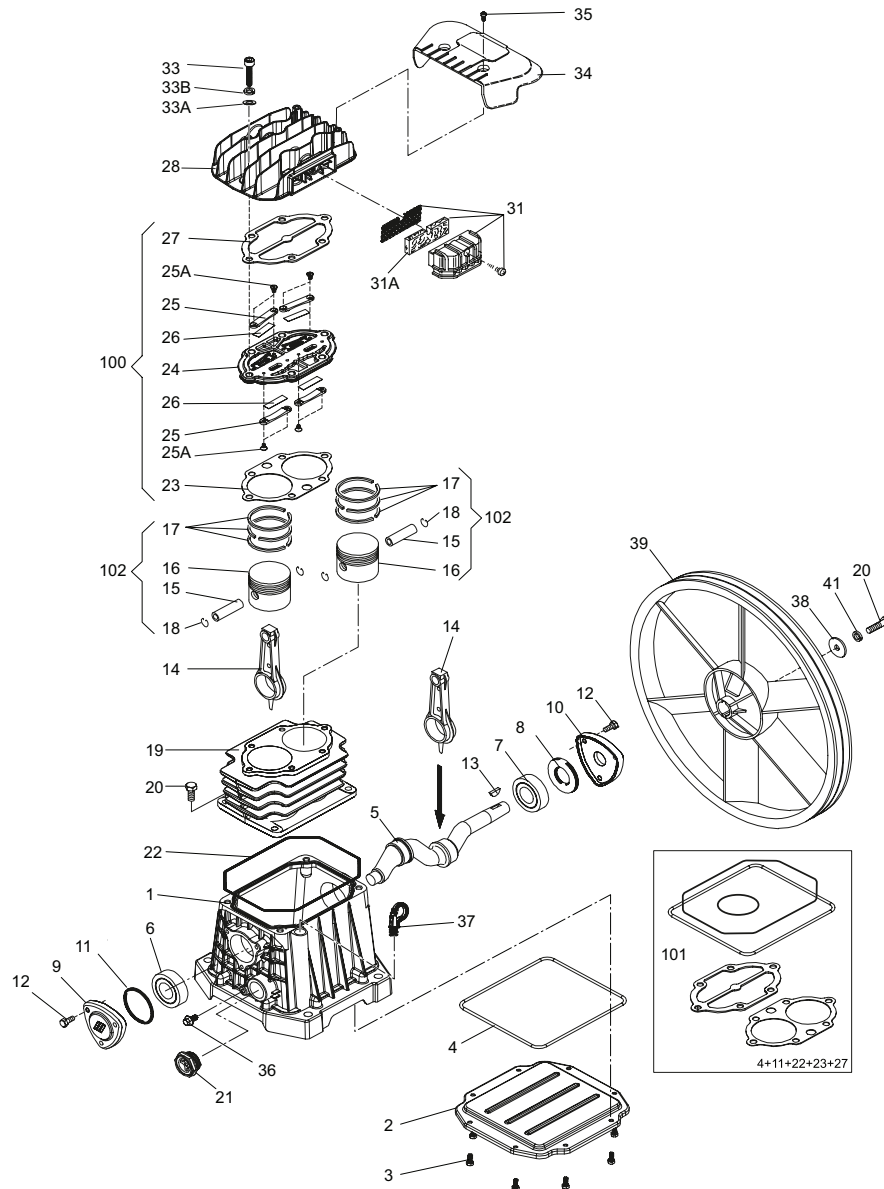

TABLE 1

POS.	CODE	DESCRIPTION	QTY
1	A13112	PRESSURE SWITCH KIT	1
1.1	A06724	LOCK NUT	1
1.2	A06735	FITTING	1
1.3	A06741	FITTING	1
1.4	A06744	PLUG	1
1.5	A06746	PRESSURE REDUCER	1
1.6	A06748	PRESSURE GAUGE	1
1.7	A06749	PRESSURE GAUGE	1
1.8	A06752	TAP	1
1.9	A13113	PRESSURE SWITCH	1
1.10	A13114	POWER CABLE	1
2	A06694	KIT WHEELS	1
3	A06700	PIVOTING WHEEL KIT	2
6	A13115	MOTOR/PULLEY KIT	1
8	A06705	BELT GUARD KIT	1
9	A06714	BASE PLATE	1
10	A06736	FITTING	1
12	A06755	RELIEF VALVE	1
14	A06751	DISCHARGE TAP	1
15	A06829	CHECK VALVE	1
17	A06764	RILSAN TUBE	0,4m
18	A13116	INFEED HOSE	1
20	A06779	BELT	1
22	A06716	TANK 200 Lt	1
23	A13117	PUMP UNIT	1

**PUMP**

POS.	CODE	DESCRIPTION	QTY
1	A06818	CRANKCASE	1
2	A06819	CASING COVER	1
3	A06816	SCREW M5X15	8
4	*	O-RING	1
5	A06801	CRANKSHAFT	1
6	A06733	BEARING	1
7	A06734	BEARING	1
8	A06802	OIL SEAL	1
9	A06803	COVER	1
10	A06804	COVER	1
11	*	O-RING	1
12	A06720	SCREW M6X16	6
13	A06811	KEY	1
14	A06812	CONNECTING ROD	2
15	A06795	PIN	2
16	A06796	PISTON	2
17	A06689	PISTON RING KIT	2
18	*	RING	4
19	A06784	CYLINDER	1
20	A06723	SCREW M8×25	5
21	A06815	OIL LIGHT	1
22	*	O RING	1
23	*	GASKET	1
24	*	VALVE HOLDER PLATE	1
25	*	VALVE	4
25A	*	SCREW M4×8	8
26	*	VALVE	4
27	*	GASKET	1

\* INCLUDED IN THE SET

**PUMP**

POS.	CODE	DESCRIPTION	QTY
28	A06783	HEAD	1
31	A06817	INTAKE FILTER KIT	1
31A	A06760	FILTER CARTRIDGE	1
33	A06719	SCREW M8×35	6
33A	A06725	WASHER	6
33B	A06827	WASHER	6
34	A06807	AIR CONVEYOR	1
35	A06722	VITE SCREW	2
36	A06721	SCREW M6×16	1
37	A07080	KIT	1
38	A06726	WASHER	1
39	A06808	FLYWHEEL	1
41	A06827	WASHER	1
100	A06826	VALVE PLATE KIT	1
101	A06825	KIT	1
102	A06709	PISTON KIT	2