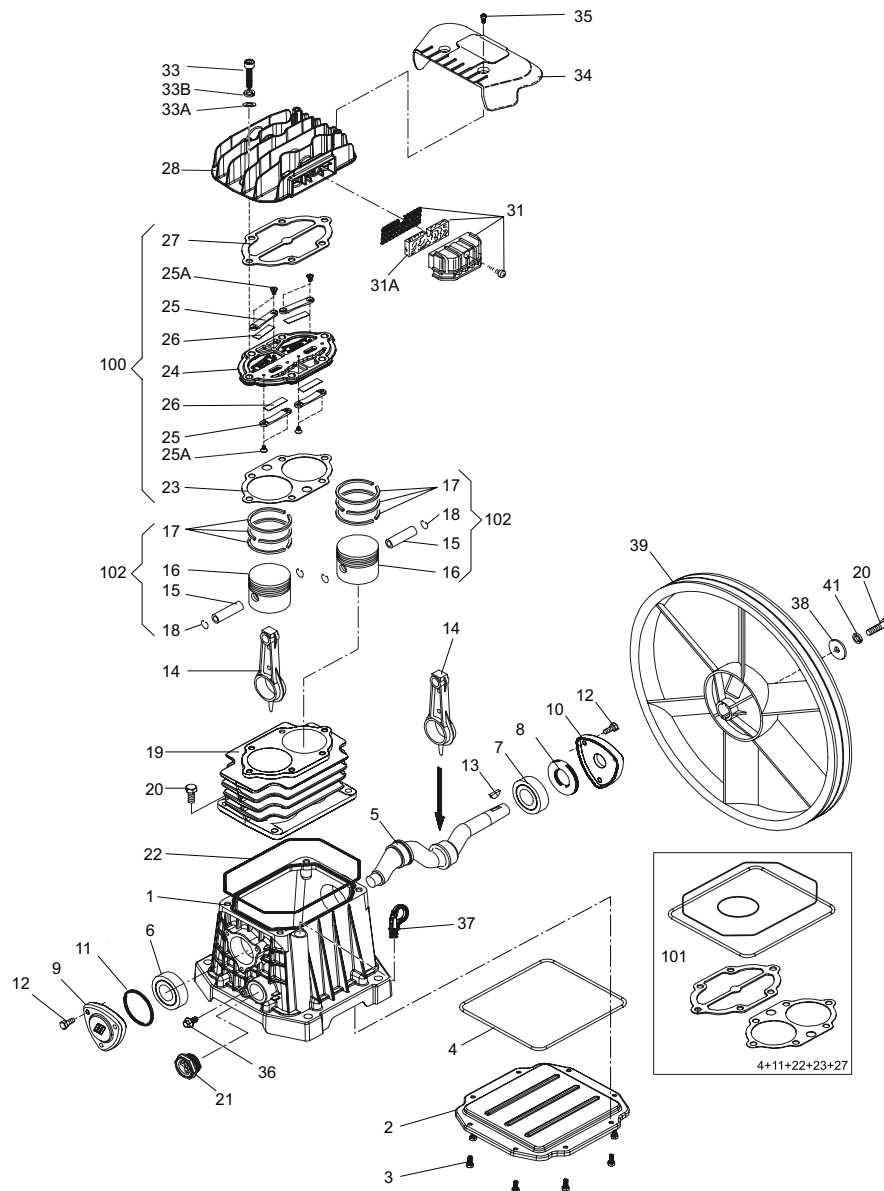

TABLE 1

POS.	CODE	DESCRIPTION	QTY
1	A13112	PRESSURE SWITCH KIT	1
1.1	A06724	LOCK NUT	1
1.2	A06735	FITTING	1
1.3	A06741	FITTING	1
1.4	A06744	PLUG	1
1.5	A06746	PRESSURE REDUCER	1
1.6	A06748	PRESSURE GAUGE	1
1.7	A06749	PRESSURE GAUGE	1
1.8	A06752	TAP	1
1.9	A13113	PRESSURE SWITCH	1
1.10	A13114	POWER CABLE	1
2	A06694	KIT WHEELS	1
3	A06700	PIVOTING WHEEL KIT	2
6	A13115	MOTOR/PULLEY KIT	1
8	A06705	BELT GUARD KIT	1
9	A06714	BASE PLATE	1
10	A06736	FITTING	1
12	A06755	RELIEF VALVE	1
14	A06751	DISCHARGE TAP	1
15	A06829	CHECK VALVE	1
17	A06764	RILSAN TUBE	0,4m
18	A13116	INFEED HOSE	1
20	A06779	BELT	1
22	A06716	TANK 200 Lt	1
23	A13117	PUMP UNIT	1

**PUMP**

POS.	CODE	DESCRIPTION	QTY
1	A06818	CRANKCASE	1
2	A06819	CASING COVER	1
3	A06816	SCREW M5X15	8
4	*	O-RING	1
5	A06801	CRANKSHAFT	1
6	A06733	BEARING	1
7	A06734	BEARING	1
8	A06802	OIL SEAL	1
9	A06803	COVER	1
10	A06804	COVER	1
11	*	O-RING	1
12	A06720	SCREW M6X16	6
13	A06811	KEY	1
14	A06812	CONNECTING ROD	2
15	A06795	PIN	2
16	A06796	PISTON	2
17	A06689	PISTON RING KIT	2
18	*	RING	4
19	A06784	CYLINDER	1
20	A06723	SCREW M8×25	5
21	A06815	OIL LIGHT	1
22	*	O RING	1
23	*	GASKET	1
24	*	VALVE HOLDER PLATE	1
25	*	VALVE	4
25A	*	SCREW M4×8	8
26	*	VALVE	4
27	*	GASKET	1

\* INCLUDED IN THE SET

**PUMP**

POS.	CODE	DESCRIPTION	QTY
28	A06783	HEAD	1
31	A06817	INTAKE FILTER KIT	1
31A	A06760	FILTER CARTRIDGE	1
33	A06719	SCREW M8×35	6
33A	A06725	WASHER	6
33B	A06827	WASHER	6
34	A06807	AIR CONVEYOR	1
35	A06722	VITE SCREW	2
36	A06721	SCREW M6×16	1
37	A07080	KIT	1
38	A06726	WASHER	1
39	A06808	FLYWHEEL	1
41	A06827	WASHER	1
100	A06826	VALVE PLATE KIT	1
101	A06825	KIT	1
102	A06709	PISTON KIT	2