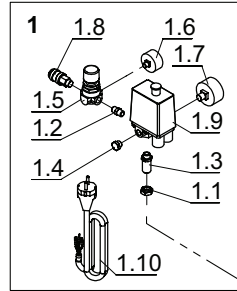

TABLE 1

POS.	CODE	DESCRIPTION	QTY
1	A13112	PRESSURE SWITCH KIT	1
1.1	A06724	LOCK NUT	1
1.2	A06735	FITTING	1
1.3	A06741	FITTING	1
1.4	A06744	PLUG	1
1.5	A06746	PRESSURE REDUCER	1
1.6	A06748	PRESSURE GAUGE	1
1.7	A06749	PRESSURE GAUGE	1
1.8	A06752	TAP	1
1.9	A13113	PRESSURE SWITCH	1
1.10	A13114	POWER CABLE	1
2	A06694	KIT WHEELS	1
3	A06700	PIVOTING WHEEL KIT	2
6	A13115	MOTOR/PULLEY KIT	1
8	A06705	BELT GUARD KIT	1
9	A06714	BASE PLATE	1
10	A06736	FITTING	1
12	A06755	RELIEF VALVE	1
14	A06751	DISCHARGE TAP	1
15	A06829	CHECK VALVE	1
17	A06764	RILSAN TUBE	0,4m
18	A13116	INFEED HOSE	1
20	A06779	BELT	1
22	A06716	TANK 200 Lt	1
23	A13117	PUMP UNIT	1

**PUMP**

POS.	CODE	DESCRIPTION	QTY
1	A06818	CRANKCASE	1
2	A06819	CASING COVER	1
3	A06816	SCREW M5X15	8
4	*	O-RING	1
5	A06801	CRANKSHAFT	1
6	A06733	BEARING	1
7	A06734	BEARING	1
8	A06802	OIL SEAL	1
9	A06803	COVER	1
10	A06804	COVER	1
11	*	O-RING	1
12	A06720	SCREW M6X16	6
13	A06811	KEY	1
14	A06812	CONNECTING ROD	2
15	A06795	PIN	2
16	A06796	PISTON	2
17	A06689	PISTON RING KIT	2
18	*	RING	4
19	A06784	CYLINDER	1
20	A06723	SCREW M8×25	5
21	A06815	OIL LIGHT	1
22	*	O RING	1
23	*	GASKET	1
24	*	VALVE HOLDER PLATE	1
25	*	VALVE	4
25A	*	SCREW M4×8	8
26	*	VALVE	4
27	*	GASKET	1

\* INCLUDED IN THE SET

**PUMP**

POS.	CODE	DESCRIPTION	QTY
28	A06783	HEAD	1
31	A06817	INTAKE FILTER KIT	1
31A	A06760	FILTER CARTRIDGE	1
33	A06719	SCREW M8×35	6
33A	A06725	WASHER	6
33B	A06827	WASHER	6
34	A06807	AIR CONVEYOR	1
35	A06722	VITE SCREW	2
36	A06721	SCREW M6×16	1
37	A07080	KIT	1
38	A06726	WASHER	1
39	A06808	FLYWHEEL	1
41	A06827	WASHER	1
100	A06826	VALVE PLATE KIT	1
101	A06825	KIT	1
102	A06709	PISTON KIT	2