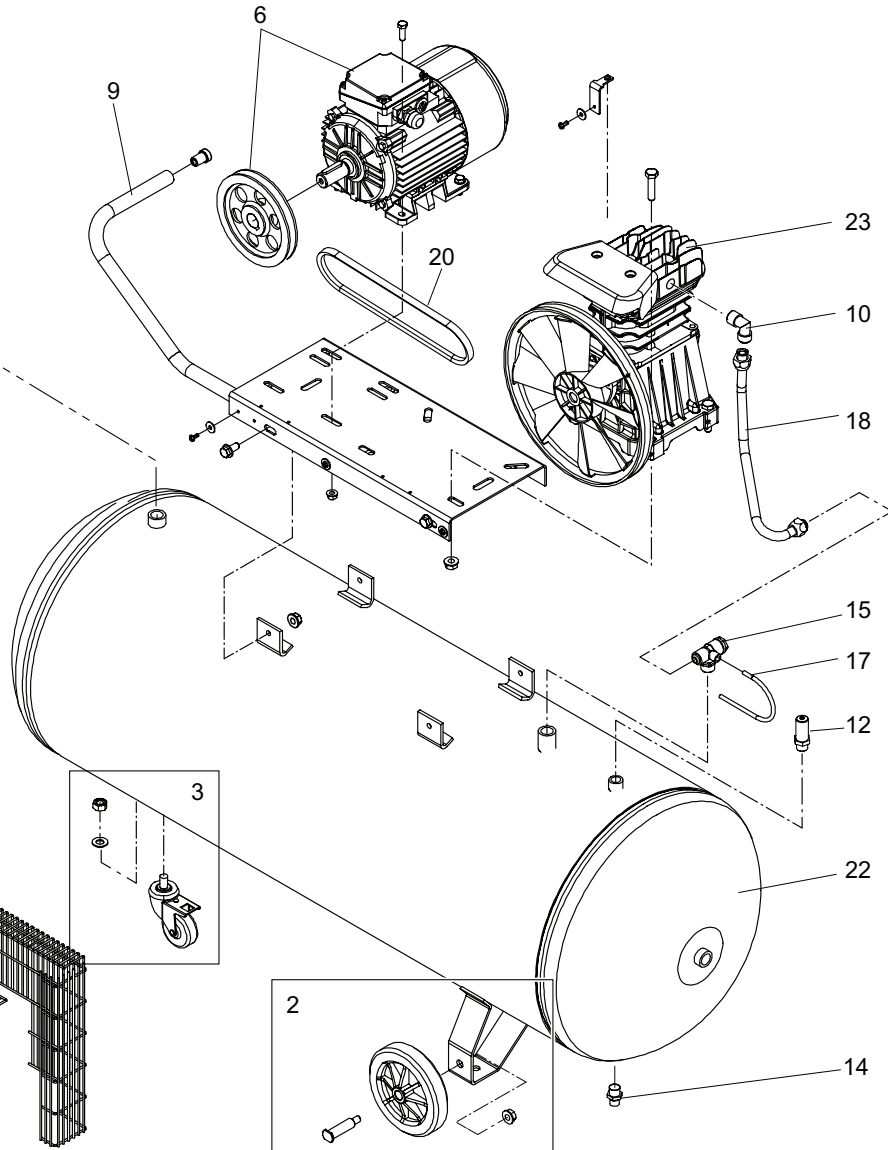

TABLE 1

POS.	CODE	DESCRIPTION	QTY
1	A13112	PRESSURE SWITCH KIT	1
1.1	A06724	LOCK NUT	1
1.2	A06735	FITTING	1
1.3	A06741	FITTING	1
1.4	A06744	PLUG	1
1.5	A06746	PRESSURE REDUCER	1
1.6	A06748	PRESSURE GAUGE	1
1.7	A06749	PRESSURE GAUGE	1
1.8	A06752	TAP	1
1.9	A13113	PRESSURE SWITCH	1
1.10	A13114	POWER CABLE	1
2	A06694	KIT WHEELS	1
3	A06700	PIVOTING WHEEL KIT	2
6	A13115	MOTOR/PULLEY KIT	1
8	A06705	BELT GUARD KIT	1
9	A06714	BASE PLATE	1
10	A06736	FITTING	1
12	A06755	RELIEF VALVE	1
14	A06751	DISCHARGE TAP	1
15	A06829	CHECK VALVE	1
17	A06764	RILSAN TUBE	0,4m
18	A13116	INFEED HOSE	1
20	A06779	BELT	1
22	A06716	TANK 200 Lt	1
23	A13117	PUMP UNIT	1

**PUMP**

POS.	CODE	DESCRIPTION	QTY
1	A06818	CRANKCASE	1
2	A06819	CASING COVER	1
3	A06816	SCREW M5X15	8
4	*	O-RING	1
5	A06801	CRANKSHAFT	1
6	A06733	BEARING	1
7	A06734	BEARING	1
8	A06802	OIL SEAL	1
9	A06803	COVER	1
10	A06804	COVER	1
11	*	O-RING	1
12	A06720	SCREW M6X16	6
13	A06811	KEY	1
14	A06812	CONNECTING ROD	2
15	A06795	PIN	2
16	A06796	PISTON	2
17	A06689	PISTON RING KIT	2
18	*	RING	4
19	A06784	CYLINDER	1
20	A06723	SCREW M8×25	5
21	A06815	OIL LIGHT	1
22	*	O RING	1
23	*	GASKET	1
24	*	VALVE HOLDER PLATE	1
25	*	VALVE	4
25A	*	SCREW M4×8	8
26	*	VALVE	4
27	*	GASKET	1

\* INCLUDED IN THE SET

**PUMP**

POS.	CODE	DESCRIPTION	QTY
28	A06783	HEAD	1
31	A06817	INTAKE FILTER KIT	1
31A	A06760	FILTER CARTRIDGE	1
33	A06719	SCREW M8×35	6
33A	A06725	WASHER	6
33B	A06827	WASHER	6
34	A06807	AIR CONVEYOR	1
35	A06722	VITE SCREW	2
36	A06721	SCREW M6×16	1
37	A07080	KIT	1
38	A06726	WASHER	1
39	A06808	FLYWHEEL	1
41	A06827	WASHER	1
100	A06826	VALVE PLATE KIT	1
101	A06825	KIT	1
102	A06709	PISTON KIT	2