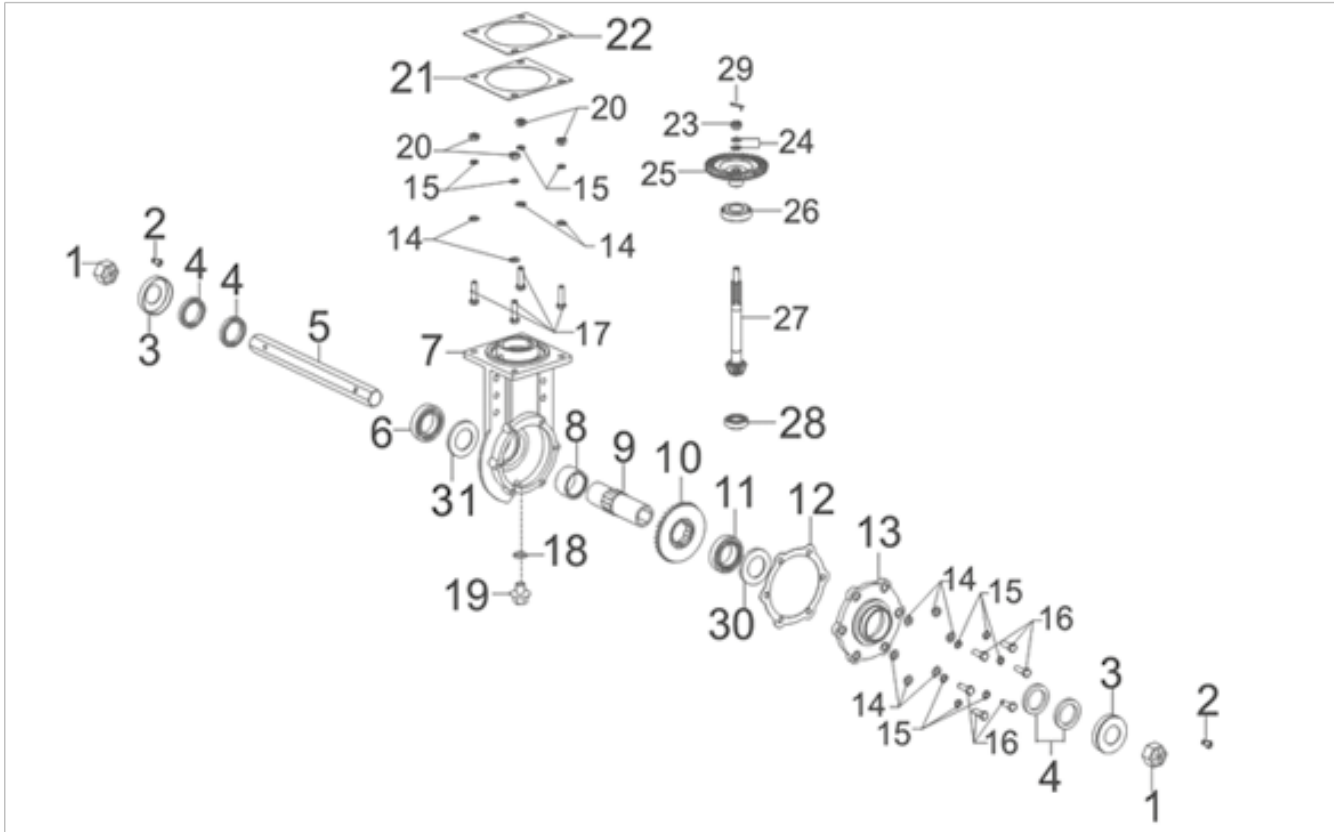

W04

POS.	CODE	DESCRIPTION	QTY
W04-27	A10628	TRANSPORTATION BEVEL GEAR SHAFT	1
W04-28	A10346	TAPERED ROLLER BEARINGS	1
W04-29	A10339	COTTER PIN	1
W04-30	A10630	FLAT WASHER	1
W04-31	A10631	FLAT WASHER	1