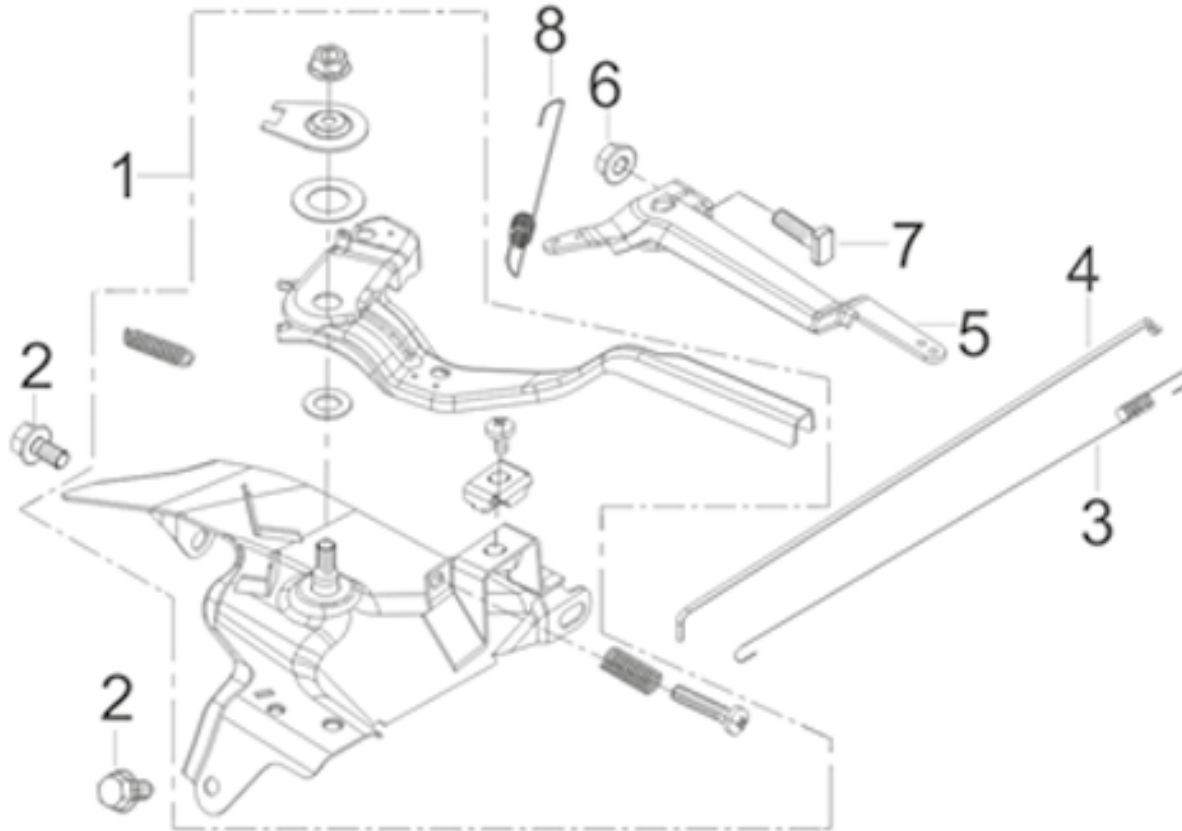

POS.	CODE	DESCRIPTION	QTY
E11-1	A10545	THROTTLE CONTROL ASSEMBLY	1
E11-3	A08568	THROTTLE VALVE RETURNING SPRING	1
E11-4	A10546	GOVERNOR ROD	1
E11-5	A10547	GOVERNOR BRACKET	1
E11-6	A08506	HEXAGON NUT WITH FLANGE	1
E11-7	A08505	GOVERNOR SUPPORT BOLT	1
E11-8	A10548	GOVERNOR SPRING	1

E11