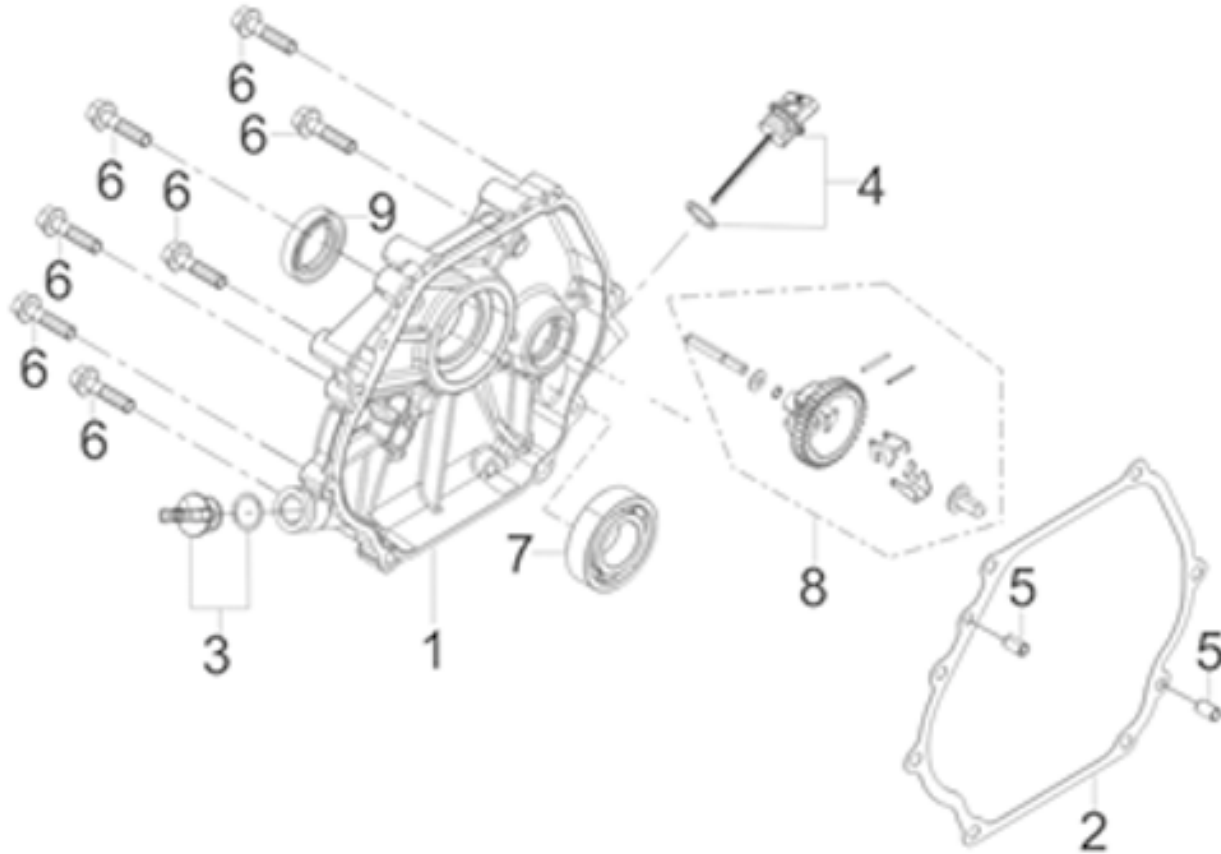

E01

POS.	CODE	DESCRIPTION	QTY
E01-1	A10501	CRANKCASE	1
E01-2	A10503	OIL SEAL	1
E01-3	A08545	RUBBER PLUG	1
E01-4	A08546	FLAT WASHER	2
E01-5	A09104	DRAIN PLUG BOLT	2
E01-6	A10504	GOVERNOR ARM	1
E01-7	A08951	COTTER PIN	1
E01-8	A08548	FLAT WASHER	1
E01-9	A08924	WIRE CLIP	1
E01-10	A08624	BOLT	2
E01-11	A10502	FUEL TANK INSTALLATION FRAME	1

E02

POS.	CODE	DESCRIPTION	QTY
E02-1	A10505	CRANKCASE COVER	1
E02-2	A10506	CRANKCASE GASKET	1
E02-3	A10507	ENGINE OIL PLUG	1
E02-4	A10508	OIL DIPSTICK	1
E02-5	A08486	POSITION PIN	2
E02-7	A10509	BALL BEARING	1
E02-8	A10510	GOVERNOR GEAR	1
E02-9	A10503	OIL SEAL	1

POS.	CODE	DESCRIPTION	QTY
E04-1	A10518	CRANKSHAFT ASSEMBLY	1

E04

E05

POS.	CODE	DESCRIPTION	QTY
E05-1	A10519	PISTON RING SET	1
E05-2	A10520	PISTON	1
E05-3	A10521	PISTON PIN	1
E05-4	A10522	PISTON PIN CLIP	4
E05-5	A10523	CONNECTING ROD	1

E06

POS.	CODE	DESCRIPTION	QTY
E06-1	A10524	CAMSHAFT ASSEMBLY	1
E06-3	A10526	VALVES SET	1
E06-5	A10527	VALVE SPRING SEAT	2
E06-6	A10528	VALVE LOCK CLAMP	2
E06-7	A10529	VALVE SPRING	2
E06-8	A08338	SEAL GUIDE	2
E06-9	A10530	VALVE TAPPER	2
E06-10	A10525	VALVE LIFTER	2
E06-11	A08972	LIFTER STOPPER PLATE	1
E06-12	A08459	ROCKSHAFT BOLT	2
E06-13	A08463	VALVE ROCKER	2
E06-14	A08461	VALVE ADJUSTING NUT	2
E06-15	A08462	VALVE LOCK NUT	2
E06-16	A08322	VALVE SPRING RETAINER	2