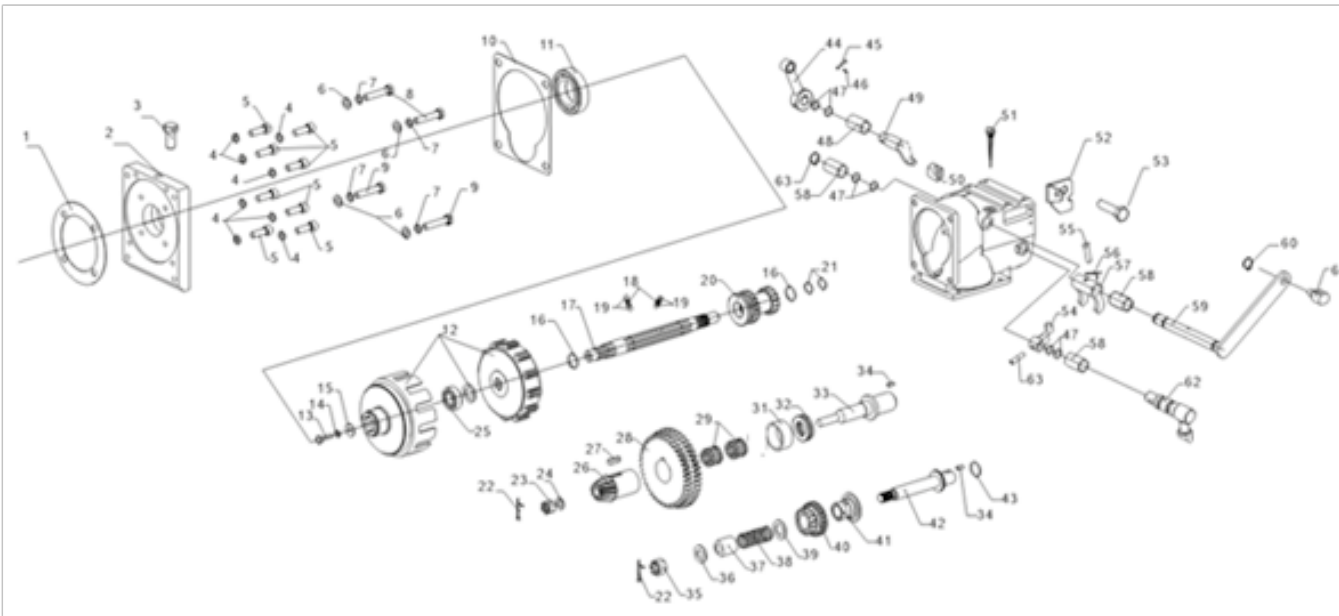

W02

POS.	CODE	DESCRIPTION	QTY
W02-1	A10558	ENGINE SEAL GASKET	1
W02-2	A10564	FLANGE	1
W02-3	A10571	PRESSURE RELIEF BOLT	1
W02-4	A10282	FLAT WASHER	8
W02-5	A10678	BOLT	8
W02-6	A05768	FLAT WASHER	4
W02-7	A09938	FLAT WASHER	4
W02-8	A11350	HEXAGONAL HEAD BOLT	2
W02-9	A05749	HEXAGONAL HEAD BOLT	2
W02-10	A10559	FLANGE SEAL GASKET	1
W02-11	A11349	BALL BEARING	1
W02-12	A10560	CLUTCH	1
W02-13	A10621	HEXAGONAL HEAD BOLT	1
W02-14	A10282	FLAT WASHER	1
W02-15	A09945	FLAT WASHER	1
W02-16	A10561	STILL RING	1
W02-17	A10562	MAIN AXLE	1
W02-18	A10563	STOPPER SPRING	2
W02-19	A10257	STEEL BALL	2
W02-20	A10565	DUPLICATE GEAR	1
W02-21	A10566	SEAL RING	2
W02-22	A10339	COTTER PIN	2
W02-23	A10567	NUT	1
W02-24	A10568	FLAT WASHER	1
W02-25	A08549	BALL BEARING	1
W02-26	A10569	COUNTERSHAFT BEVEL GEAR	1
W02-27	A10263	GENERAL FLAT KEY	1
W02-28	A10565	DUPLICATE GEAR	1