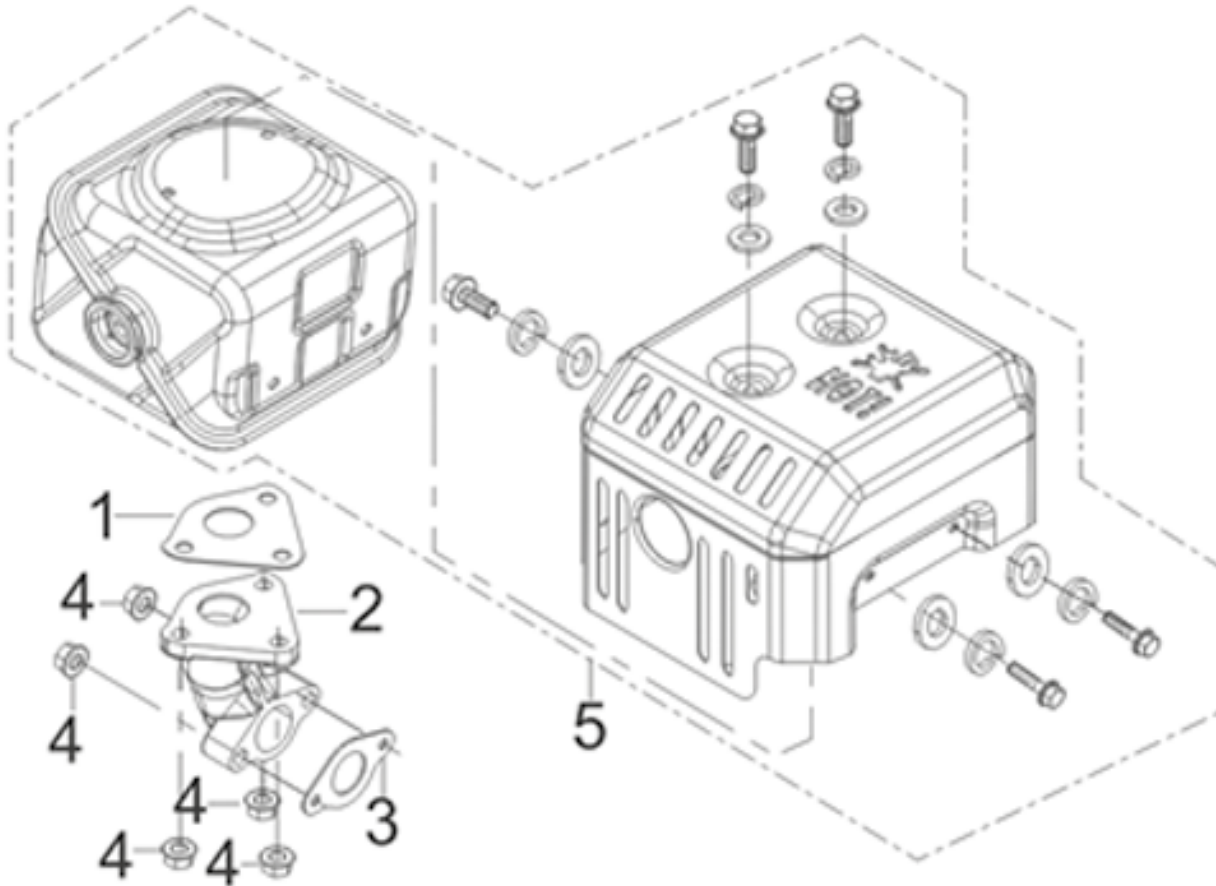

F02

POS.	CODE	DESCRIPTION	QTY
F02-1	A10549	MUFFLER GASKET	1
F02-2	A10550	EXHAUST PIPE	1
F02-3	A08575	EXHAUST OUTLET GASKET	1
F02-4	A08520	HEXAGON NUT WITH FLANGE	5
F02-5	A10552	MUFFLER ASSEMBLY	1