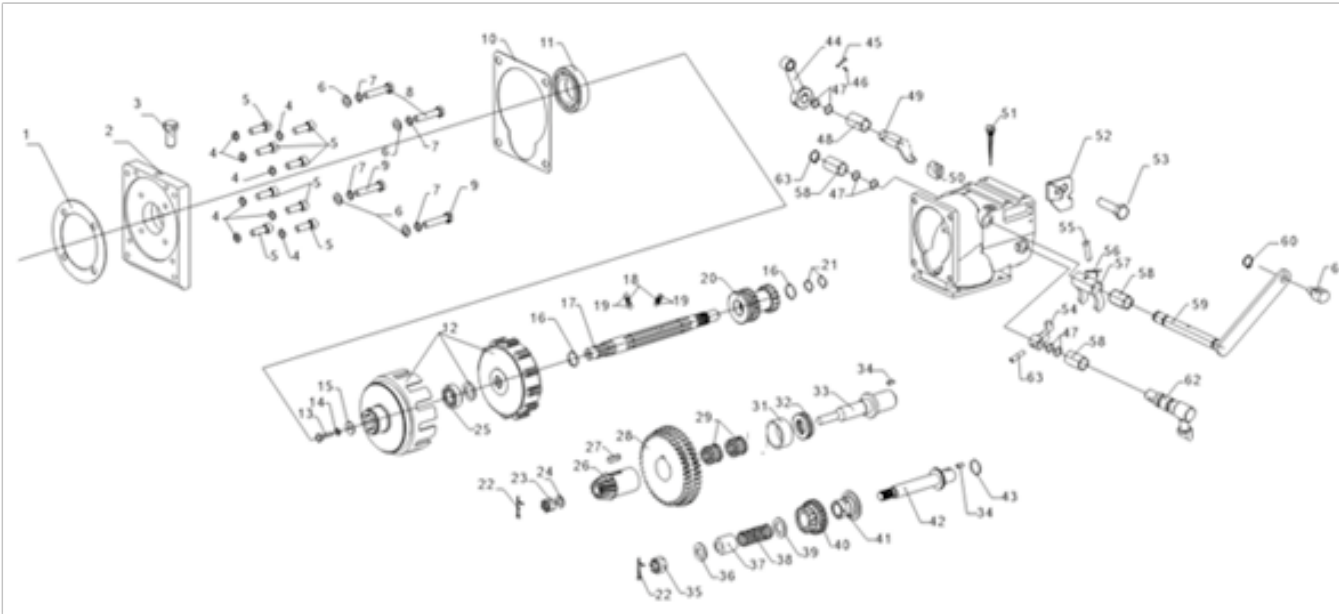

W02

POS.	CODE	DESCRIPTION	QTY
W02-58	A10592	BUSH	2
W02-59	A10593	FORK SHIFTS	1
W02-60	A10594	CIRCLIP FOR SHAFT	1
W02-61	A10595	INHAUL CABLE BASE	1
W02-62	A10596	FORK SHIFTS	1
W02-63	A10597	SCREW	1