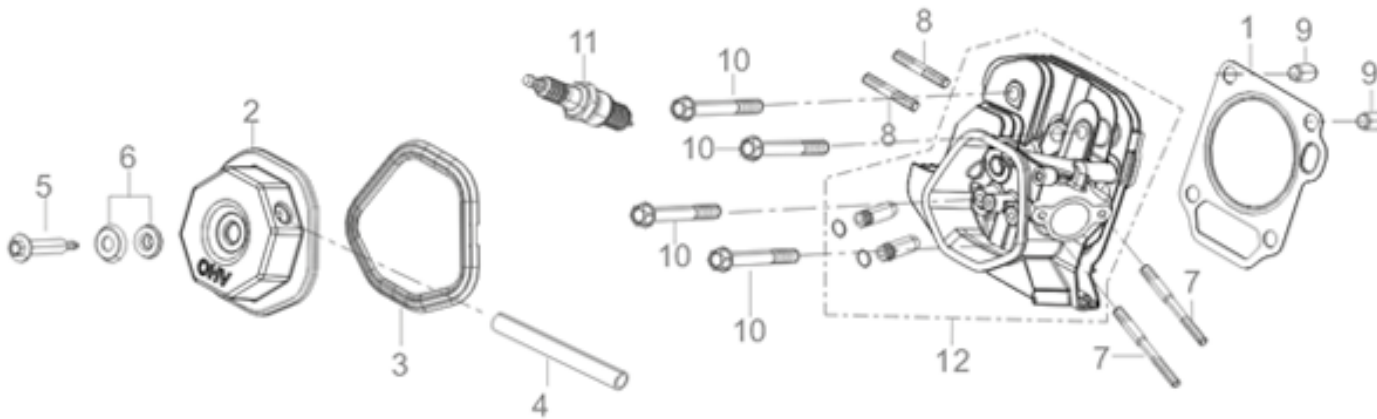

E03

POS.	CODE	DESCRIPTION	QTY
E03-1	A10511	CYLINDER HEAD GASKET	1
E03-2	A10513	CYLINDER HEAD COVER	1
E03-3	A10514	CYLINDER HEAD COVER GASKET	1
E03-4	A10515	BREATHER TUBE	1
E03-5	A08309	CYLINDER HEAD COVER BOLT	1
E03-6	A08310	BOLT GASKET + WASHER	1
E03-7	A10516	STUD BOLT	2
E03-8	A10517	STUD BOLT	2
E03-9	A08557	POSITION PIN	2
E03-10	A08311	CYLINDER HEAD BOLT	4
E03-11	A08940	SPARK PLUG	1
E03-12	A10512	CYLINDER HEAD	1