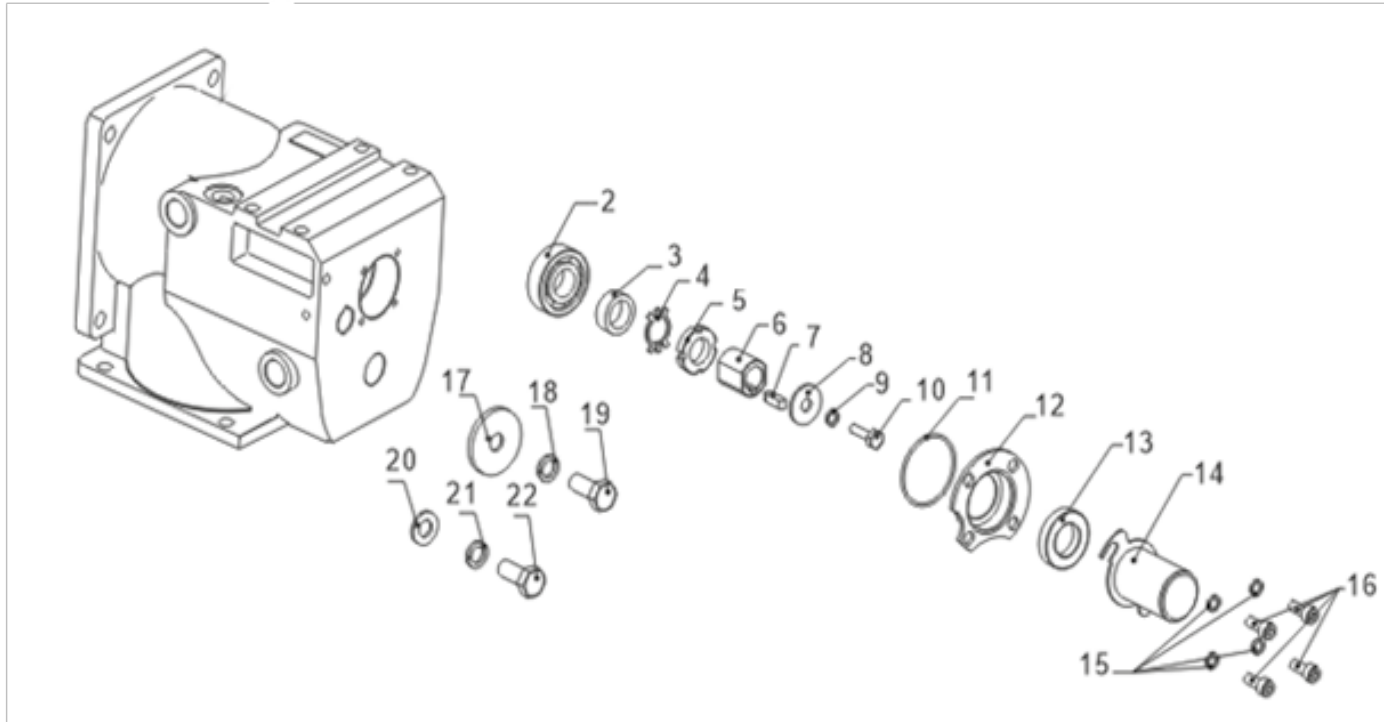

W02

POS.	CODE	DESCRIPTION	QTY
W02-29	A10570	NEEDLE BEARING	2
W02-31	A10572	BUSH	1
W02-32	A10573	BALL BEARING	1
W02-33	A10574	COUNTERSHAFT	1
W02-34	A10575	PIN	2
W02-35	A10340	HEXAGON SLOTTED NUT	1
W02-36	A10268	FLAT WASHER	1
W02-37	A10269	REVERSE GEAR STOP COLLAR	1
W02-38	A10270	REVERSE GEAR SPRING	1
W02-39	A10576	FLAT WASHER	1
W02-40	A10577	DUPLICATE GEAR	1
W02-41	A10578	REVERSE GEAR COLLAR	1
W02-42	A10579	REVERSE GEAR SHAFT	1
W02-43	A10277	SEAL RING	1
W02-44	A10580	SHIFT ARM	1
W02-45	A10581	PIN ROLL	1
W02-46	A10287	COTTER PIN	1
W02-47	A10582	O-TYPE RUBBER SEAL RING	6
W02-48	A10583	BUSH	1
W02-49	A10584	FORK SHIFTS	1
W02-50	A10585	FORK SHIFTS	1
W02-51	A10586	OIL DIPSTICK	1
W02-52	A10587	INHAUL CABLE BASE	1
W02-53	A10588	BOLT	1
W02-54	A10589	FORK SHIFTS	1
W02-55	A10590	PIN ROLL	1
W02-56	A10287	COTTER PIN	1
W02-57	A10591	FORK SHIFTS	1

W02

POS.	CODE	DESCRIPTION	QTY
W02-58	A10592	BUSH	2
W02-59	A10593	FORK SHIFTS	1
W02-60	A10594	CIRCLIP FOR SHAFT	1
W02-61	A10595	INHAUL CABLE BASE	1
W02-62	A10596	FORK SHIFTS	1
W02-63	A10597	SCREW	1

W03

POS.	CODE	DESCRIPTION	QTY
W03-2	A10608	BALL BEARING	1
W03-3	A10609	BUSH	1
W03-4	A10610	LOCK WASHER	1
W03-5	A10611	NUT	1
W03-6	A10612	FLAT KEY SET	1
W03-7	A10263	FLAT KEY	1
W03-8	A10613	EXTRA LARGE GASKET	1
W03-9	A10282	FLAT WASHER	1
W03-10	A10621	HEXAGONAL HEAD BOLT	1
W03-11	A10599	SEAL RING	1
W03-12	A10600	MAIN SHAFT GLAND	1
W03-13	A10601	OIL SEAL	1
W03-14	A10602	MAIN SHAFT SAFETY GUARD	1
W03-15	A10603	FLAT WASHER	4
W03-16	A08687	HEXAGONAL HEAD BOLT	4
W03-17	A10605	FLAT WASHER	1
W03-18	A10858	FLAT WASHER	1
W03-19	A10607	HEXAGONAL HEAD BOLT	1
W03-20	A05768	FLAT WASHER	1
W03-21	A09938	SPRING WASHER	1
W03-22	A11347	BOLT	1