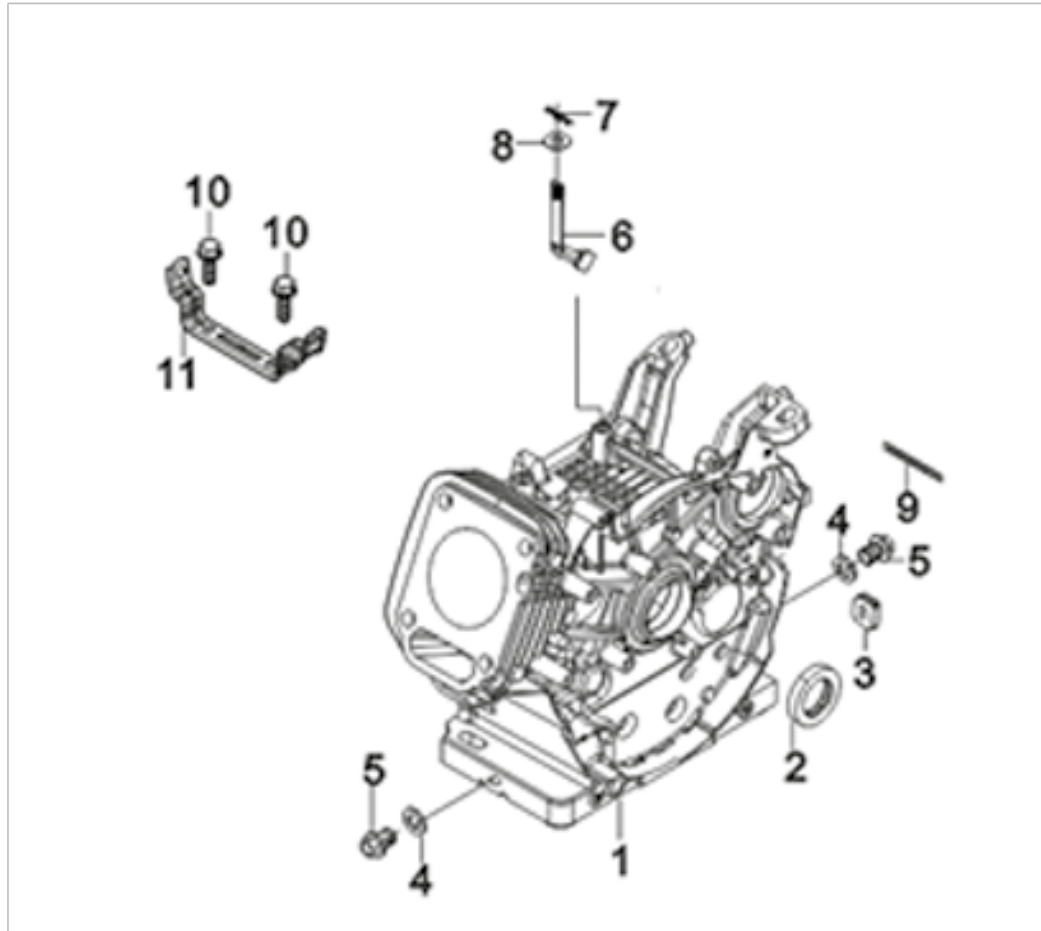

E01

POS.	CODE	DESCRIPTION	QTY
E01-1	A10501	CRANKCASE	1
E01-2	A10503	OIL SEAL	1
E01-3	A08545	RUBBER PLUG	1
E01-4	A08546	FLAT WASHER	2
E01-5	A09104	DRAIN PLUG BOLT	2
E01-6	A10504	GOVERNOR ARM	1
E01-7	A08951	COTTER PIN	1
E01-8	A08548	FLAT WASHER	1
E01-9	A08924	WIRE CLIP	1
E01-10	A08624	BOLT	2
E01-11	A10502	FUEL TANK INSTALLATION FRAME	1

E02

POS.	CODE	DESCRIPTION	QTY
E02-1	A10505	CRANKCASE COVER	1
E02-2	A10506	CRANKCASE GASKET	1
E02-3	A10507	ENGINE OIL PLUG	1
E02-4	A10508	OIL DIPSTICK	1
E02-5	A08486	POSITION PIN	2
E02-7	A10509	BALL BEARING	1
E02-8	A10510	GOVERNOR GEAR	1
E02-9	A10503	OIL SEAL	1

POS.	CODE	DESCRIPTION	QTY
E04-1	A10518	CRANKSHAFT ASSEMBLY	1

E04

E05

POS.	CODE	DESCRIPTION	QTY
E05-1	A10519	PISTON RING SET	1
E05-2	A10520	PISTON	1
E05-3	A10521	PISTON PIN	1
E05-4	A10522	PISTON PIN CLIP	4
E05-5	A10523	CONNECTING ROD	1

E06

POS.	CODE	DESCRIPTION	QTY
E06-1	A10524	CAMSHAFT ASSEMBLY	1
E06-3	A10526	VALVES SET	1
E06-5	A10527	VALVE SPRING SEAT	2
E06-6	A10528	VALVE LOCK CLAMP	2
E06-7	A10529	VALVE SPRING	2
E06-8	A08338	SEAL GUIDE	2
E06-9	A10530	VALVE TAPPER	2
E06-10	A10525	VALVE LIFTER	2
E06-11	A08972	LIFTER STOPPER PLATE	1
E06-12	A08459	ROCKSHAFT BOLT	2
E06-13	A08463	VALVE ROCKER	2
E06-14	A08461	VALVE ADJUSTING NUT	2
E06-15	A08462	VALVE LOCK NUT	2
E06-16	A08322	VALVE SPRING RETAINER	2