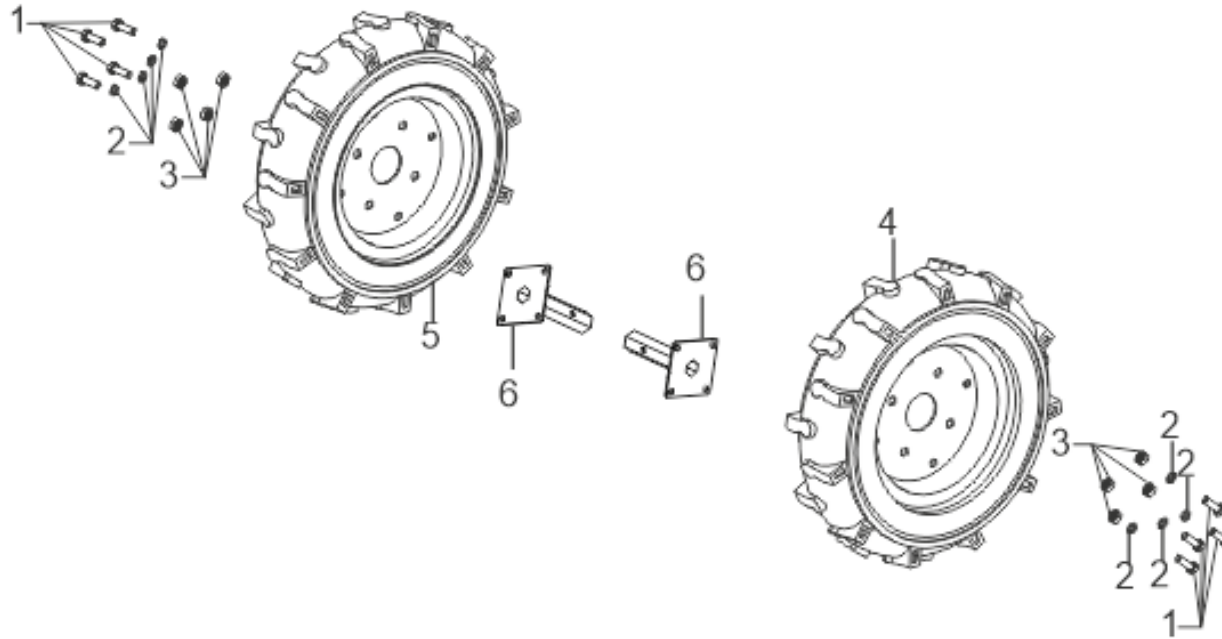

W06

POS.	CODE	DESCRIPTION	QTY
W06-1	A11347	HEXAGONAL HEAD BOLT	8
W06-2	A09938	FLAT WASHER	8
W06-3	A05750	HEXAGON NUT	8
W06-4	A10366	TRANSPORTION WHEEL	1
W06-5	A10367	TRANSPORTION WHEEL	1
W06-6	A10648	REAR WHEEL SHAFT	2