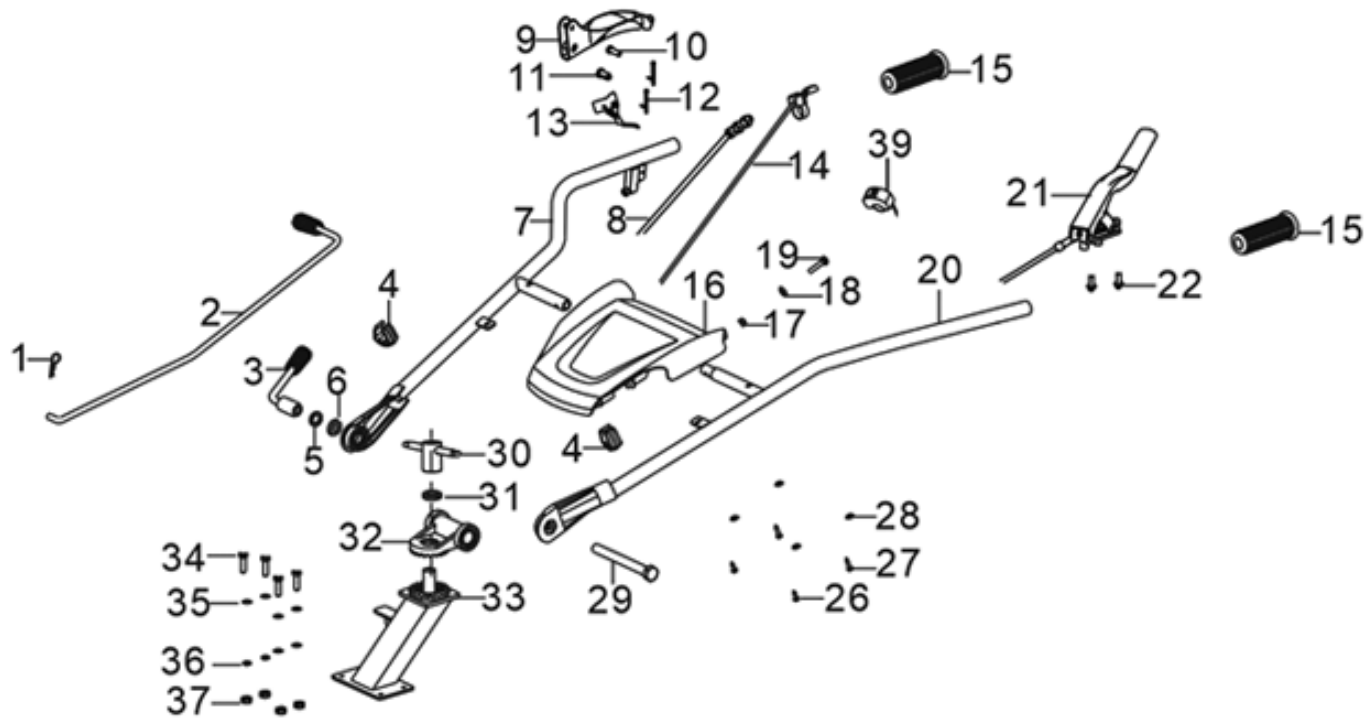

W05

POS.	CODE	DESCRIPTION	QTY
W05-31	A10642	FLAT WASHER	1
W05-32	A10643	TOOTH DISK PLATE	1
W05-33	A10644	ARMREST ASSEMBLY	1
W05-34	A10645	BOLT	4
W05-35	A05768	FLAT WASHER	4
W05-36	A09938	FLAT WASHER	4
W05-37	A05750	HEXAGON NUT	4
W05-39	A12651	STOP ENGINE SWITCH	1