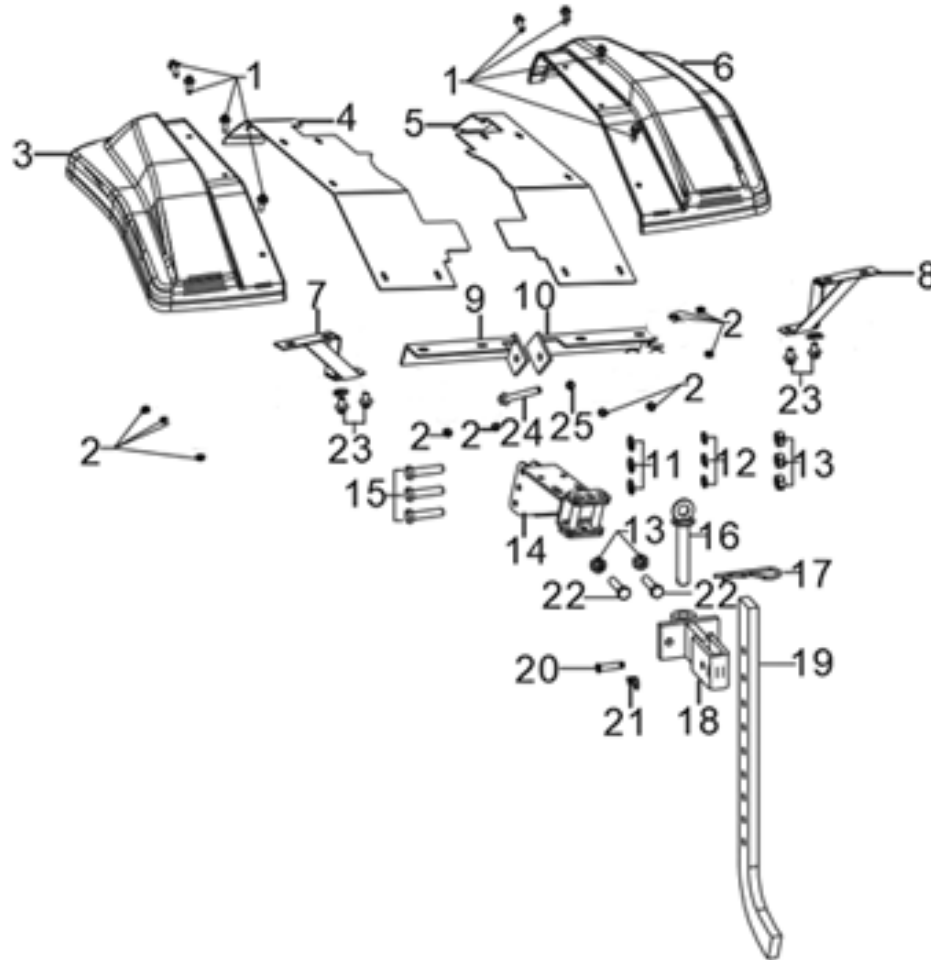

W07

POS.	CODE	DESCRIPTION	QTY
W07-1	A04813	BOLT	8
W07-2	A05751	NON-METALLIC HEX LOCK BOLT	12
W07-3	A10653	FENDER	1
W07-4	A10654	FENDER	1
W07-5	A10655	FENDER	1
W07-6	A10656	FENDER	1
W07-7	A10657	FRONT FENDER SUPPORT	1
W07-8	A10658	FRONT FENDER SUPPORT	1
W07-9	A10659	REAR FENDER SUPPORT	1
W07-10	A10649	REAR FENDER SUPPORT	1
W07-11	A05768	FLAT WASHER	3
W07-12	A09938	STANDARD SPRING WASHER	3
W07-13	A05750	HEXAGON NUT	5
W07-14	A10650	TRAILING BODY	1
W07-15	A05680	HEXAGONAL HEAD BOLT	3
W07-16	A10357	PIN SHAFT	1
W07-17	A05679	PIN	1
W07-18	A10651	CONNECTION FRAME	1
W07-19	A05707	DAMPING ARM	1
W07-20	A06140	PIN SHAFT	1
W07-21	A05748	R PIN	1
W07-22	A11350	HEXAGONAL HEAD BOLT	1
W07-23	A04783	BOLT	1
W07-24	A10652	BOLT	1
W07-25	A04793	HEXAGON NUT WITH FLANGE	1