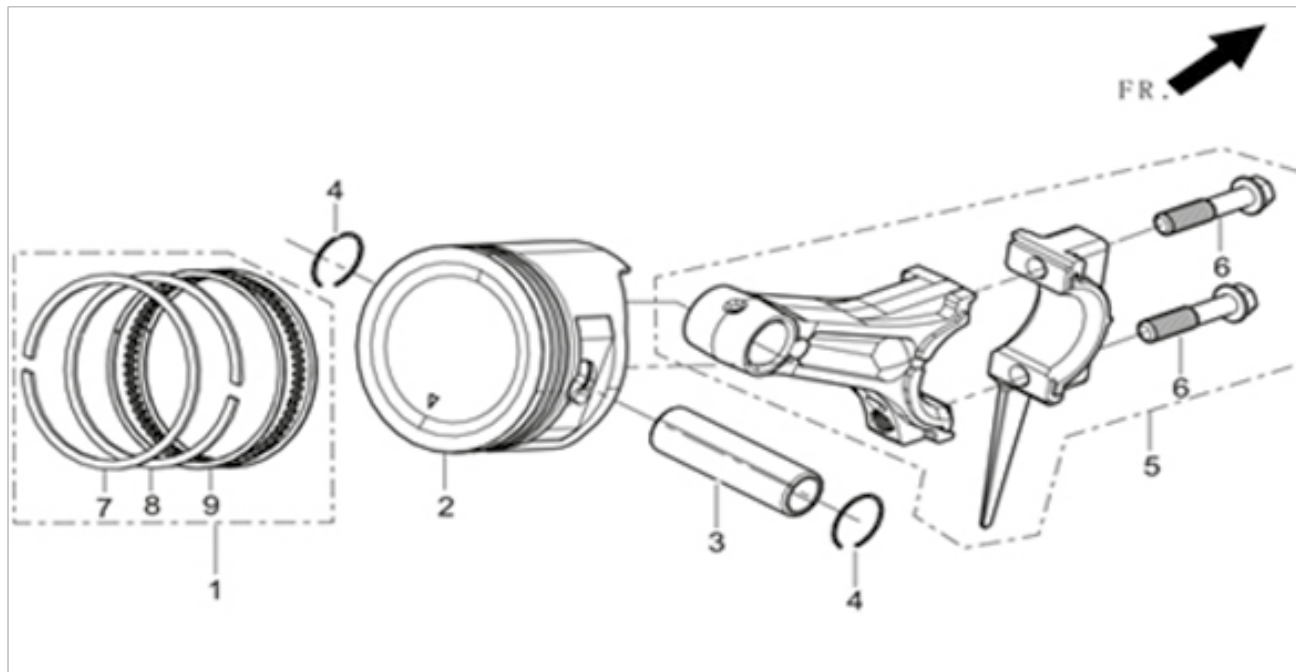

E02

POS.	CODE	DESCRIPTION	QTY
E02-1	A10505	CRANKCASE COVER	1
E02-2	A10506	CRANKCASE GASKET	1
E02-3	A10507	ENGINE OIL PLUG	1
E02-4	A10508	OIL DIPSTICK	1
E02-5	A08486	POSITION PIN	2
E02-7	A10509	BALL BEARING	1
E02-8	A10510	GOVERNOR GEAR	1
E02-9	A10503	OIL SEAL	1

E03

POS.	CODE	DESCRIPTION	QTY
E03-1	A10511	CYLINDER HEAD GASKET	1
E03-2	A10513	CYLINDER HEAD COVER	1
E03-3	A10514	CYLINDER HEAD COVER GASKET	1
E03-4	A10515	BREATHER TUBE	1
E03-5	A08309	CYLINDER HEAD COVER BOLT	1
E03-6	A08310	BOLT GASKET + WASHER	1
E03-7	A10516	STUD BOLT	2
E03-8	A10517	STUD BOLT	2
E03-9	A08557	POSITION PIN	2
E03-10	A08311	CYLINDER HEAD BOLT	4
E03-11	A08940	SPARK PLUG	1
E03-12	A10512	CYLINDER HEAD	1

POS.	CODE	DESCRIPTION	QTY
E04-1	A10518	CRANKSHAFT ASSEMBLY	1

E04

E05

POS.	CODE	DESCRIPTION	QTY
E05-1	A10519	PISTON RING SET	1
E05-2	A10520	PISTON	1
E05-3	A10521	PISTON PIN	1
E05-4	A10522	PISTON PIN CLIP	4
E05-5	A10523	CONNECTING ROD	1

E06

POS.	CODE	DESCRIPTION	QTY
E06-1	A10524	CAMSHAFT ASSEMBLY	1
E06-3	A10526	VALVES SET	1
E06-5	A10527	VALVE SPRING SEAT	2
E06-6	A10528	VALVE LOCK CLAMP	2
E06-7	A10529	VALVE SPRING	2
E06-8	A08338	SEAL GUIDE	2
E06-9	A10530	VALVE TAPPER	2
E06-10	A10525	VALVE LIFTER	2
E06-11	A08972	LIFTER STOPPER PLATE	1
E06-12	A08459	ROCKSHAFT BOLT	2
E06-13	A08463	VALVE ROCKER	2
E06-14	A08461	VALVE ADJUSTING NUT	2
E06-15	A08462	VALVE LOCK NUT	2
E06-16	A08322	VALVE SPRING RETAINER	2