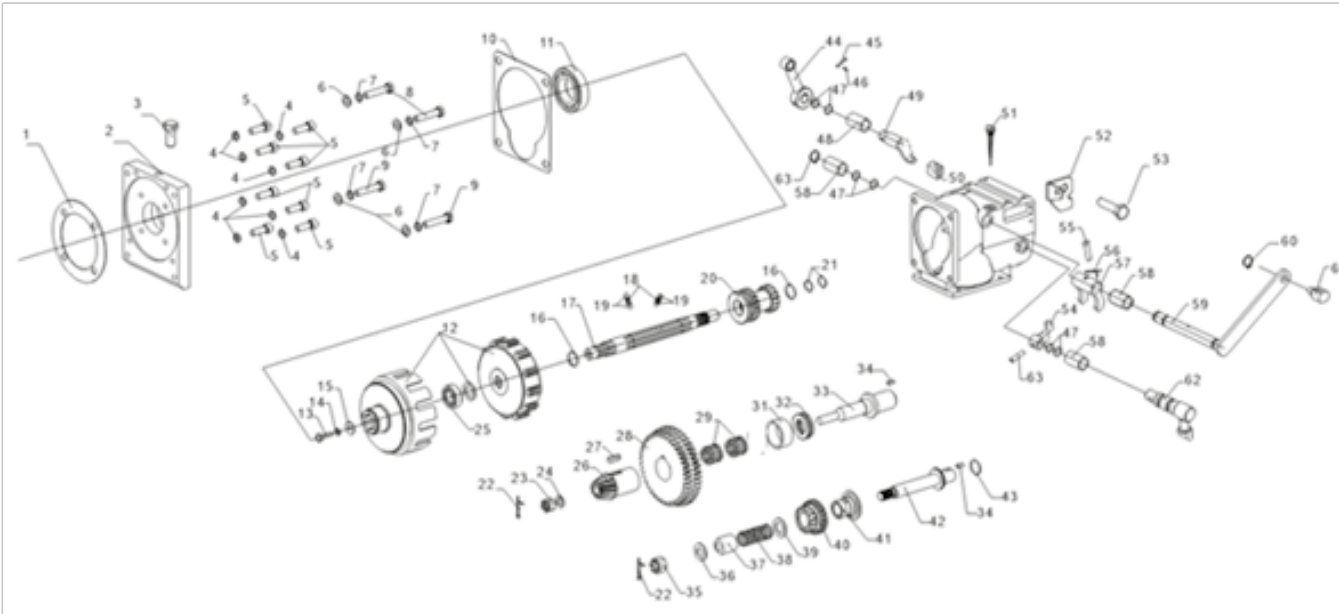

W02

POS.	CODE	DESCRIPTION	QTY
W02-29	A10570	NEEDLE BEARING	2
W02-31	A10572	BUSH	1
W02-32	A10573	BALL BEARING	1
W02-33	A10574	COUNTERSHAFT	1
W02-34	A10575	PIN	2
W02-35	A10340	HEXAGON SLOTTED NUT	1
W02-36	A10268	FLAT WASHER	1
W02-37	A10269	REVERSE GEAR STOP COLLAR	1
W02-38	A10270	REVERSE GEAR SPRING	1
W02-39	A10576	FLAT WASHER	1
W02-40	A10577	DUPLICATE GEAR	1
W02-41	A10578	REVERSE GEAR COLLAR	1
W02-42	A10579	REVERSE GEAR SHAFT	1
W02-43	A10277	SEAL RING	1
W02-44	A10580	SHIFT ARM	1
W02-45	A10581	PIN ROLL	1
W02-46	A10287	COTTER PIN	1
W02-47	A10582	O-TYPE RUBBER SEAL RING	6
W02-48	A10583	BUSH	1
W02-49	A10584	FORK SHIFTS	1
W02-50	A10585	FORK SHIFTS	1
W02-51	A10586	OIL DIPSTICK	1
W02-52	A10587	INHAUL CABLE BASE	1
W02-53	A10588	BOLT	1
W02-54	A10589	FORK SHIFTS	1
W02-55	A10590	PIN ROLL	1
W02-56	A10287	COTTER PIN	1
W02-57	A10591	FORK SHIFTS	1