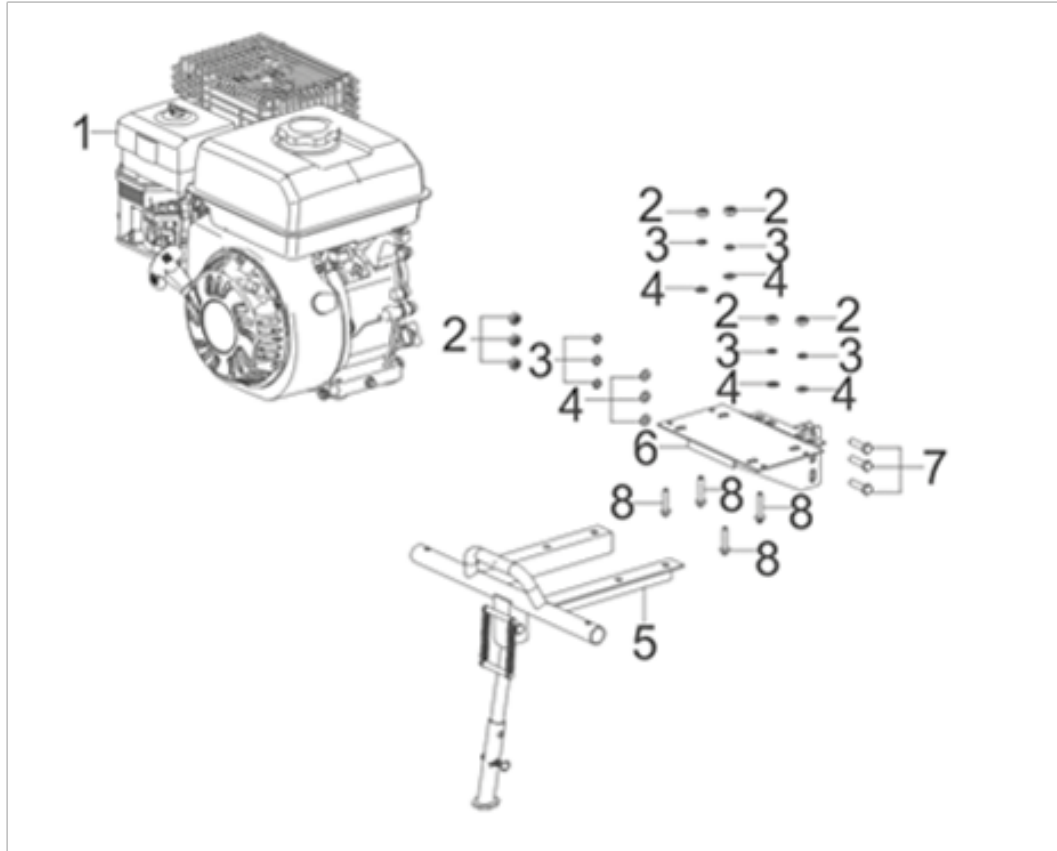

W01

POS.	CODE	DESCRIPTION	QTY
W01-1	A10555	ENGINE	1
W01-2	A05750	HEXAGON NUT	7
W01-3	A09938	FLAT WASHER	7
W01-4	A05768	FLAT WASHER	7
W01-5	A10556	GUARD	1
W01-6	A10557	ENGINE CONNETING SEAT	1
W01-7	A11350	HEXAGONAL HEAD BOLT	3
W01-8	A10356	HEXAGONAL HEAD BOLT	4