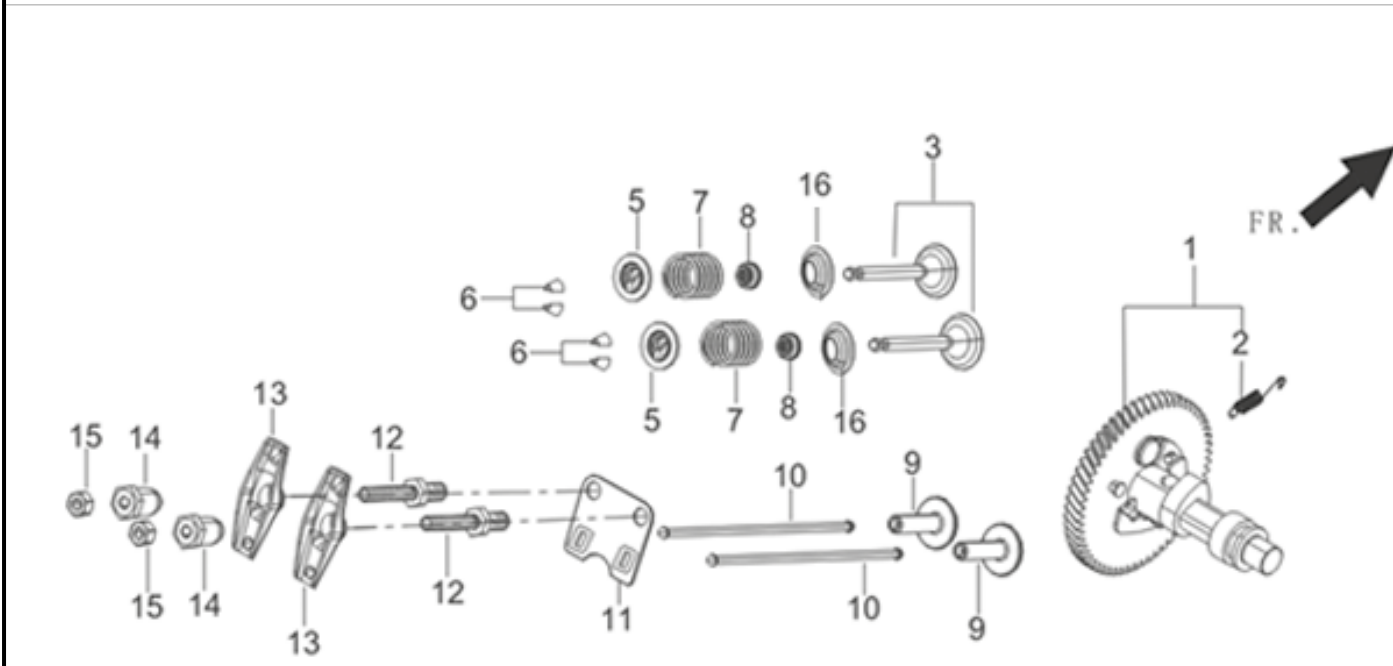

E02

POS.	CODE	DESCRIPTION	QTY
E02-1	A10505	CRANKCASE COVER	1
E02-2	A10506	CRANKCASE GASKET	1
E02-3	A10507	ENGINE OIL PLUG	1
E02-4	A10508	OIL DIPSTICK	1
E02-5	A08486	POSITION PIN	2
E02-7	A10509	BALL BEARING	1
E02-8	A10510	GOVERNOR GEAR	1
E02-9	A10503	OIL SEAL	1

POS.	CODE	DESCRIPTION	QTY
E04-1	A10518	CRANKSHAFT ASSEMBLY	1

E04

E05

POS.	CODE	DESCRIPTION	QTY
E05-1	A10519	PISTON RING SET	1
E05-2	A10520	PISTON	1
E05-3	A10521	PISTON PIN	1
E05-4	A10522	PISTON PIN CLIP	4
E05-5	A10523	CONNECTING ROD	1

E06

POS.	CODE	DESCRIPTION	QTY
E06-1	A10524	CAMSHAFT ASSEMBLY	1
E06-3	A10526	VALVES SET	1
E06-5	A10527	VALVE SPRING SEAT	2
E06-6	A10528	VALVE LOCK CLAMP	2
E06-7	A10529	VALVE SPRING	2
E06-8	A08338	SEAL GUIDE	2
E06-9	A10530	VALVE TAPPER	2
E06-10	A10525	VALVE LIFTER	2
E06-11	A08972	LIFTER STOPPER PLATE	1
E06-12	A08459	ROCKSHAFT BOLT	2
E06-13	A08463	VALVE ROCKER	2
E06-14	A08461	VALVE ADJUSTING NUT	2
E06-15	A08462	VALVE LOCK NUT	2
E06-16	A08322	VALVE SPRING RETAINER	2

POS.	CODE	DESCRIPTION	QTY
E07-1	A10531	RECOIL STARTER ASSEMBLY	1
E07-2	A08613	BOLT	3

E07

E8

POS.	CODE	DESCRIPTION	QTY
E08-1	A10533	SHROUD	1
E08-2	A10534	CYLINDER BODY SHROUD	1
E08-5	A08968	BOLT	6
E08-6	A10535	WIRE CLIP	1
E08-8	A09922	STOP ENGINE SWITCH GROUNDING WIRE	1