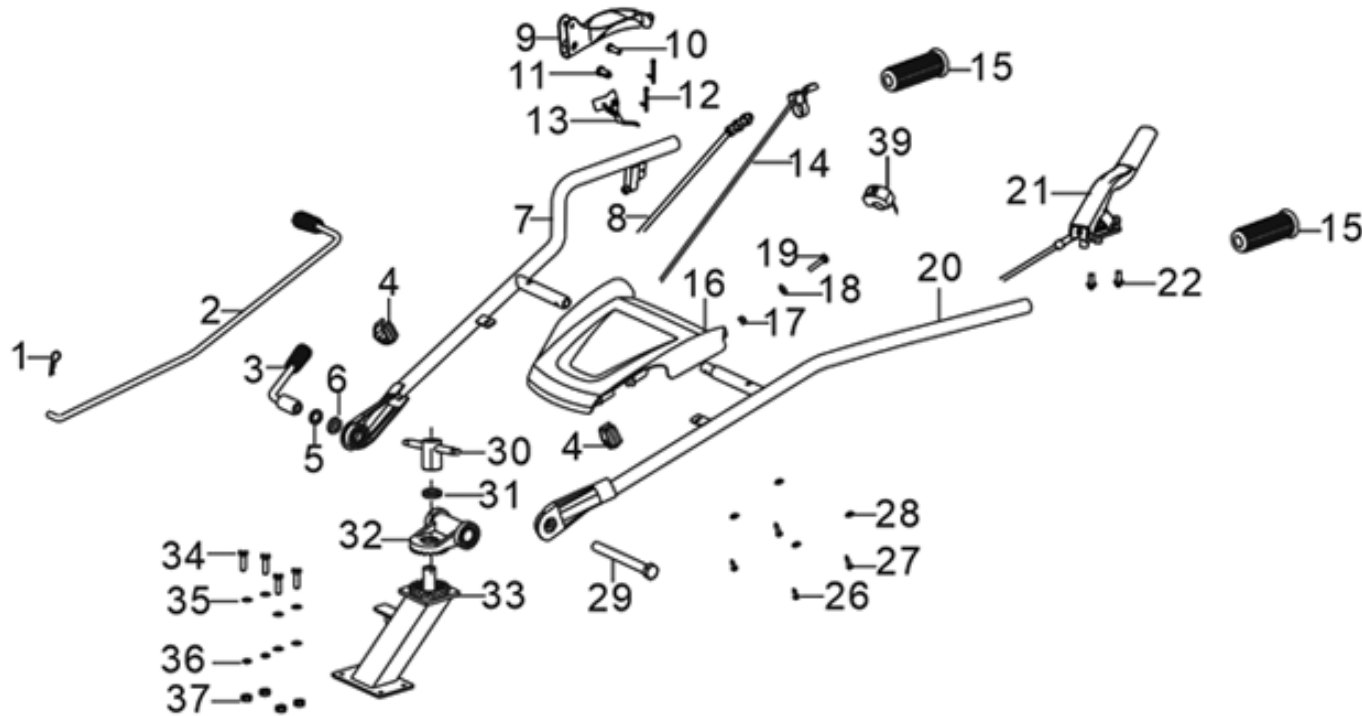

W02

POS.	CODE	DESCRIPTION	QTY
W02-58	A10592	BUSH	2
W02-59	A10593	FORK SHIFTS	1
W02-60	A10594	CIRCLIP FOR SHAFT	1
W02-61	A10595	INHAUL CABLE BASE	1
W02-62	A10596	FORK SHIFTS	1
W02-63	A10597	SCREW	1

W03

POS.	CODE	DESCRIPTION	QTY
W03-2	A10608	BALL BEARING	1
W03-3	A10609	BUSH	1
W03-4	A10610	LOCK WASHER	1
W03-5	A10611	NUT	1
W03-6	A10612	FLAT KEY SET	1
W03-7	A10263	FLAT KEY	1
W03-8	A10613	EXTRA LARGE GASKET	1
W03-9	A10282	FLAT WASHER	1
W03-10	A10621	HEXAGONAL HEAD BOLT	1
W03-11	A10599	SEAL RING	1
W03-12	A10600	MAIN SHAFT GLAND	1
W03-13	A10601	OIL SEAL	1
W03-14	A10602	MAIN SHAFT SAFETY GUARD	1
W03-15	A10603	FLAT WASHER	4
W03-16	A08687	HEXAGONAL HEAD BOLT	4
W03-17	A10605	FLAT WASHER	1
W03-18	A10858	FLAT WASHER	1
W03-19	A10607	HEXAGONAL HEAD BOLT	1
W03-20	A05768	FLAT WASHER	1
W03-21	A09938	SPRING WASHER	1
W03-22	A11347	BOLT	1

W04

POS.	CODE	DESCRIPTION	QTY
W04-27	A10628	TRANSPORTATION BEVEL GEAR SHAFT	1
W04-28	A10346	TAPERED ROLLER BEARINGS	1
W04-29	A10339	COTTER PIN	1
W04-30	A10630	FLAT WASHER	1
W04-31	A10631	FLAT WASHER	1

F19

POS.	CODE	DESCRIPTION	QTY
F19-1	A12695	TRANSMISSION BOX ASSEMBLY	1

W05

POS.	CODE	DESCRIPTION	QTY
W05-1	A05748	SOCKET	1
W05-2	A10639	GEAR LEVER	1
W05-3	A09965	LOCK HANDLE	1
W05-4	A09964	WIRE CLIP	2
W05-5	A09966	FLAT WASHER	1
W05-6	A10646	FLAT WASHER	1
W05-7	A10305	HANDLE TUBE	1
W05-8	A10647	REVERSE GEAR CABLE	1
W05-9	A10310	CLUTCH HANDLE	1
W05-10	A10311	PIN SHAFT	1
W05-11	A10289	PIN SHAFT	1
W05-12	A10287	COTTER PIN	2
W05-13	A10312	REVERSE GEAR STOPPER SEAT	1
W05-14	A10638	THROTTLE COCK ASSEMBLY	1
W05-15	A09942	HANDLE RUBBER SLEEVE	2
W05-16	A09943	PANEL	1
W05-17	A09944	NON-METALLIC HEX LOCK BOLT	1
W05-18	A09945	FLAT WASHER	1
W05-19	A10680	HEXAGONAL HEAD BOLT	1
W05-20	A10314	HANDLE TUBE	1
W05-21	A10640	FORWARD CLUTCH HANDLE ASSEMBLY	1
W05-22	A04813	BOLT	2
W05-26	A10681	SCREW	2
W05-27	A11345	SCREW	2
W05-28	A13105	FLAT WASHER	4
W05-29	A11344	HEXAGONAL HEAD BOLT	1
W05-30	A10641	LOCK HANDLE	1