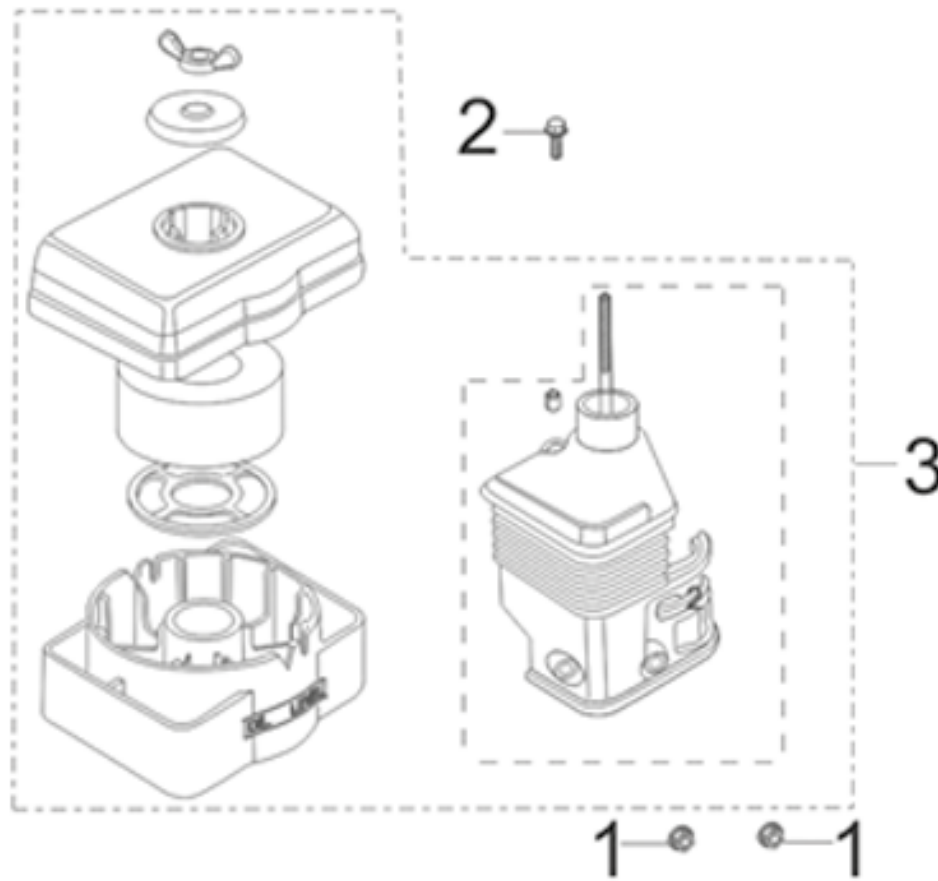

POS.	CODE	DESCRIPTION	QTY
F02-1	A08506	HEXAGON NUT WITH FLANGE	2
F02-2	A08767	BOLT	1
F02-3	A10551	AIR CLEANER	1

F01