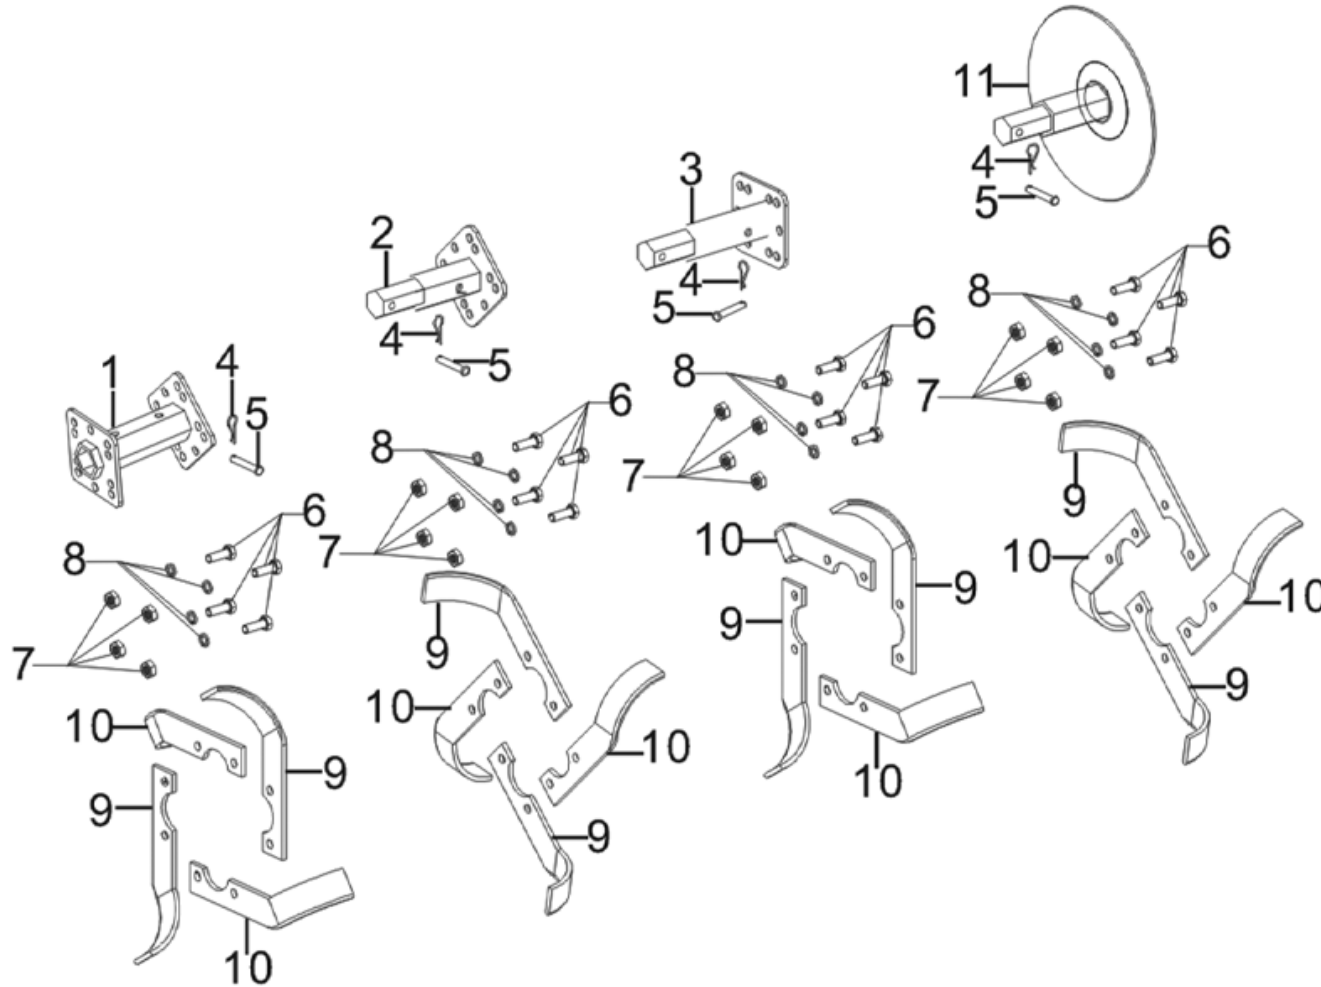

POS.	CODE	DESCRIPTION	QTY
F19-1	A12695	TRANSMISSION BOX ASSEMBLY	1

W05

POS.	CODE	DESCRIPTION	QTY
W05-1	A05748	SOCKET	1
W05-2	A10639	GEAR LEVER	1
W05-3	A09965	LOCK HANDLE	1
W05-4	A09964	WIRE CLIP	2
W05-5	A09966	FLAT WASHER	1
W05-6	A10646	FLAT WASHER	1
W05-7	A10305	HANDLE TUBE	1
W05-8	A10647	REVERSE GEAR CABLE	1
W05-9	A10310	CLUTCH HANDLE	1
W05-10	A10311	PIN SHAFT	1
W05-11	A10289	PIN SHAFT	1
W05-12	A10287	COTTER PIN	2
W05-13	A10312	REVERSE GEAR STOPPER SEAT	1
W05-14	A10638	THROTTLE COCK ASSEMBLY	1
W05-15	A09942	HANDLE RUBBER SLEEVE	2
W05-16	A09943	PANEL	1
W05-17	A09944	NON-METALLIC HEX LOCK BOLT	1
W05-18	A09945	FLAT WASHER	1
W05-19	A10680	HEXAGONAL HEAD BOLT	1
W05-20	A10314	HANDLE TUBE	1
W05-21	A10640	FORWARD CLUTCH HANDLE ASSEMBLY	1
W05-22	A04813	BOLT	2
W05-26	A10681	SCREW	2
W05-27	A11345	SCREW	2
W05-28	A13105	FLAT WASHER	4
W05-29	A11344	HEXAGONAL HEAD BOLT	1
W05-30	A10641	LOCK HANDLE	1

W05

POS.	CODE	DESCRIPTION	QTY
W05-31	A10642	FLAT WASHER	1
W05-32	A10643	TOOTH DISK PLATE	1
W05-33	A10644	ARMREST ASSEMBLY	1
W05-34	A10645	BOLT	4
W05-35	A05768	FLAT WASHER	4
W05-36	A09938	FLAT WASHER	4
W05-37	A05750	HEXAGON NUT	4
W05-39	A12651	STOP ENGINE SWITCH	1

W06

POS.	CODE	DESCRIPTION	QTY
W06-1	A11347	HEXAGONAL HEAD BOLT	8
W06-2	A09938	FLAT WASHER	8
W06-3	A05750	HEXAGON NUT	8
W06-4	A10366	TRANSPORTION WHEEL	1
W06-5	A10367	TRANSPORTION WHEEL	1
W06-6	A10648	REAR WHEEL SHAFT	2

W08

POS.	CODE	DESCRIPTION	QTY
W08-1	A10664	CYLINDER	1
W08-2	A10665	CYLINDER	1
W08-3	A10661	CYLINDER	1
W08-4	A10662	PIN SHAFT	4
W08-5	A10663	PIN	4
W08-6	A05773	HEXAGONAL HEAD BOLT	12
W08-7	A06059	HEXAGON NUT	12
W08-8	A06473	FLAT WASHER	12
W08-9	A05906	ROTARY BLADE	8
W08-10	A05954	ROTARY BLADE	8
W08-11	A10660	TRIMMING WHEEL	1