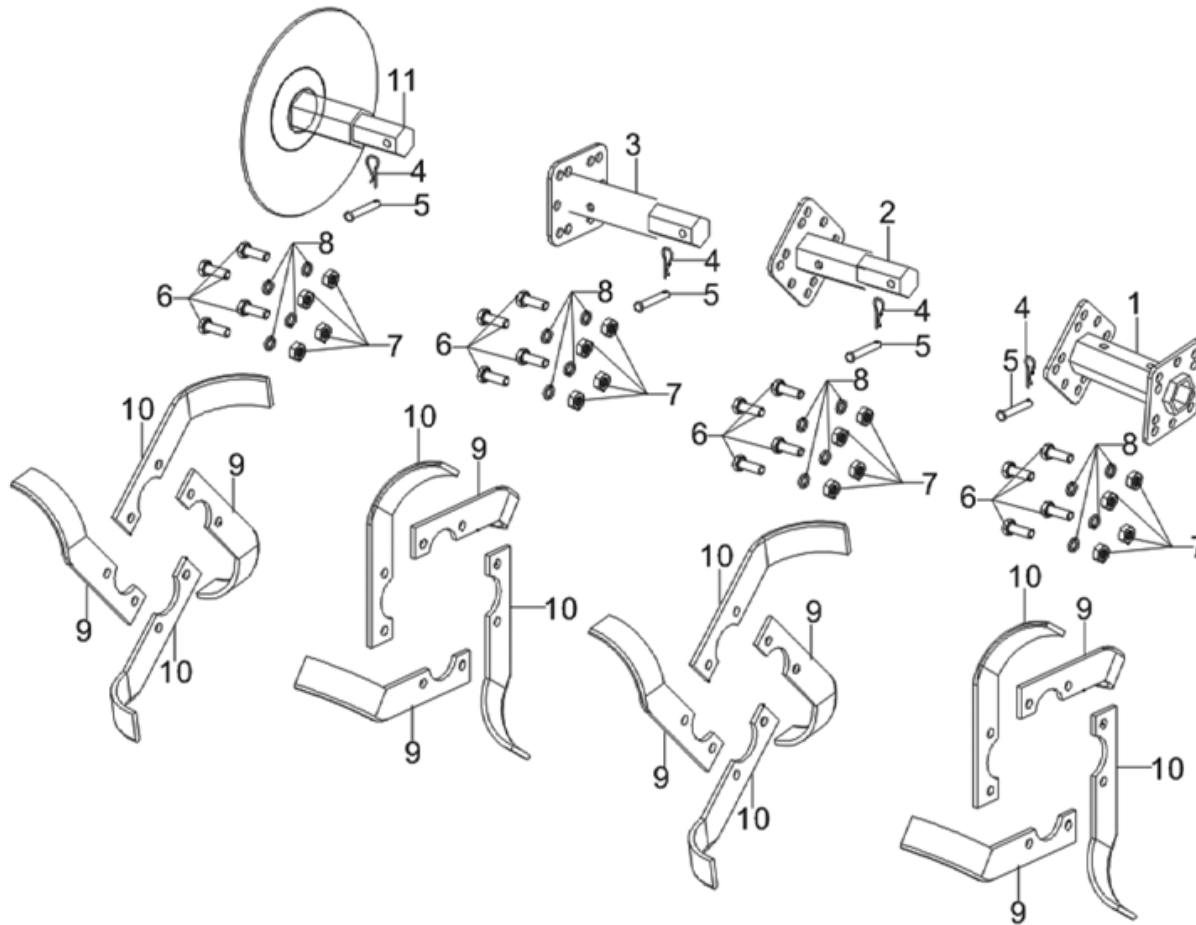

W09

POS.	CODE	DESCRIPTION	QTY
W09-1	A10664	CYLINDER	1
W09-2	A10665	CYLINDER	1
W09-3	A10661	CYLINDER	1
W09-4	A10662	PIN SHAFT	4
W09-5	A10663	PIN	4
W09-6	A05773	HEXAGONAL HEAD BOLT	12
W09-7	A06059	HEXAGON NUT	12
W09-8	A06473	FLAT WASHER	12
W09-9	A05906	ROTARY BLADE	8
W09-10	A05954	ROTARY BLADE	8
W09-11	A10660	TRIMMING WHEEL	1