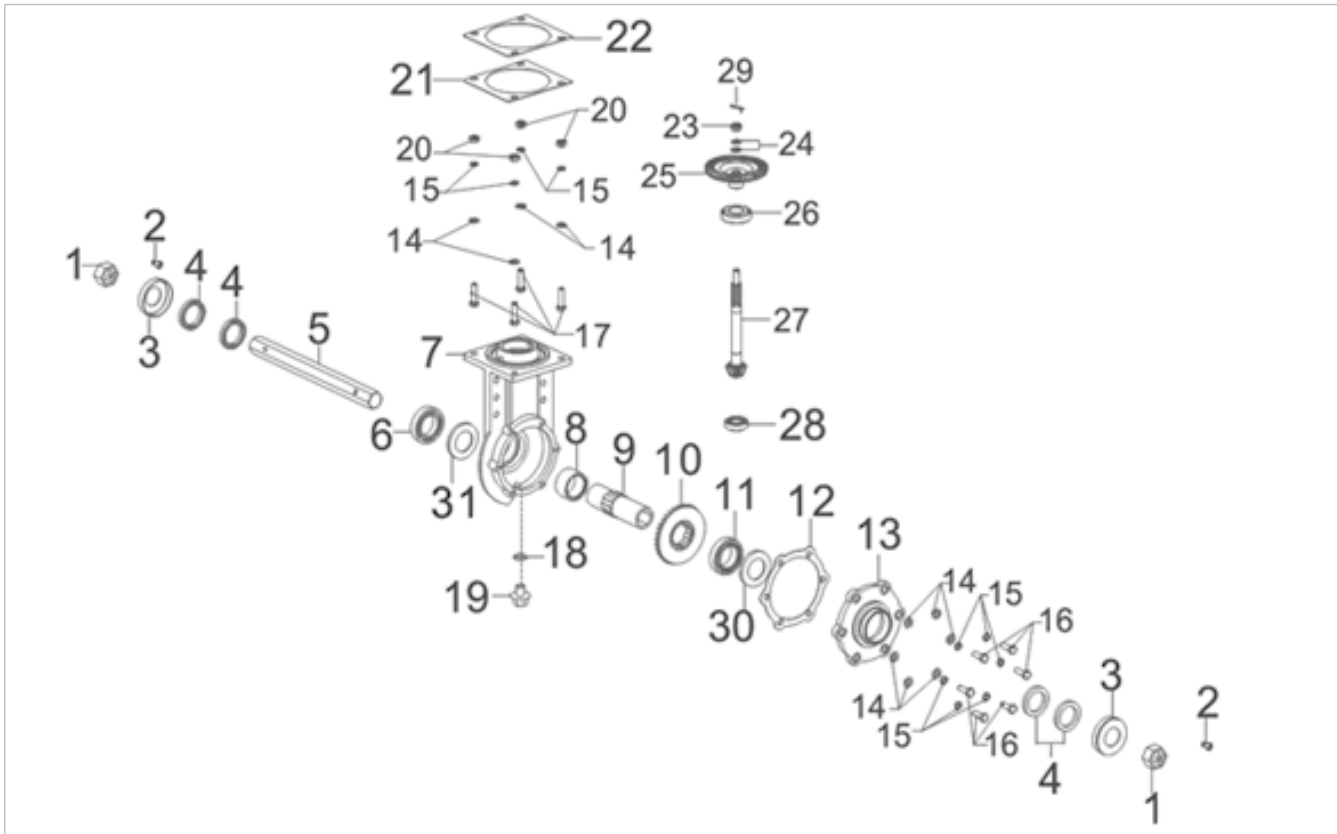

W04

POS.	CODE	DESCRIPTION	QTY
W04-1	A10614	HEXAGONAL FIXING SLEEVE	2
W04-2	A10621	HEXAGONAL HEAD BOLT	2
W04-3	A10629	OUTPUT SHAFT DUST-PROOF COVER	2
W04-4	A10632	OIL SEAL	4
W04-5	A10633	OUTPUT SHAFT	1
W04-6	A10634	BALL BEARING	1
W04-7	A12689	TRANSMISSION BOX BODY	1
W04-8	A10636	OUTPUT SHAFT SPACER BUSH	1
W04-9	A10637	HEXAGONAL OUTPUT SHAFT SLEEVE	1
W04-10	A10615	TRANSPORTATION BEVEL GEAR	1
W04-11	A10616	BALL BEARING	1
W04-12	A10617	TRANSPORTATION BOX END COVER SEALING GASKET	1
W04-13	A12667	TRANSMISSION BOX COVER	1
W04-14	A10325	FLAT WASHER	12
W04-15	A10326	SPRING WASHER	12
W04-16	A10354	BOLT	8
W04-17	A10619	BOLT	4
W04-18	A10347	SEAL RING	1
W04-19	A10620	DRAIN PLUG BOLT	1
W04-20	A10622	NUT	4
W04-21	A10623	SEAL GASKET	1
W04-22	A10624	SEAL GASKET	1
W04-23	A10625	NUT	1
W04-24	A10342	FLAT WASHER	2
W04-25	A10626	DRIVEN BEVEL GEAR	1
W04-26	A10627	BALL BEARING	1