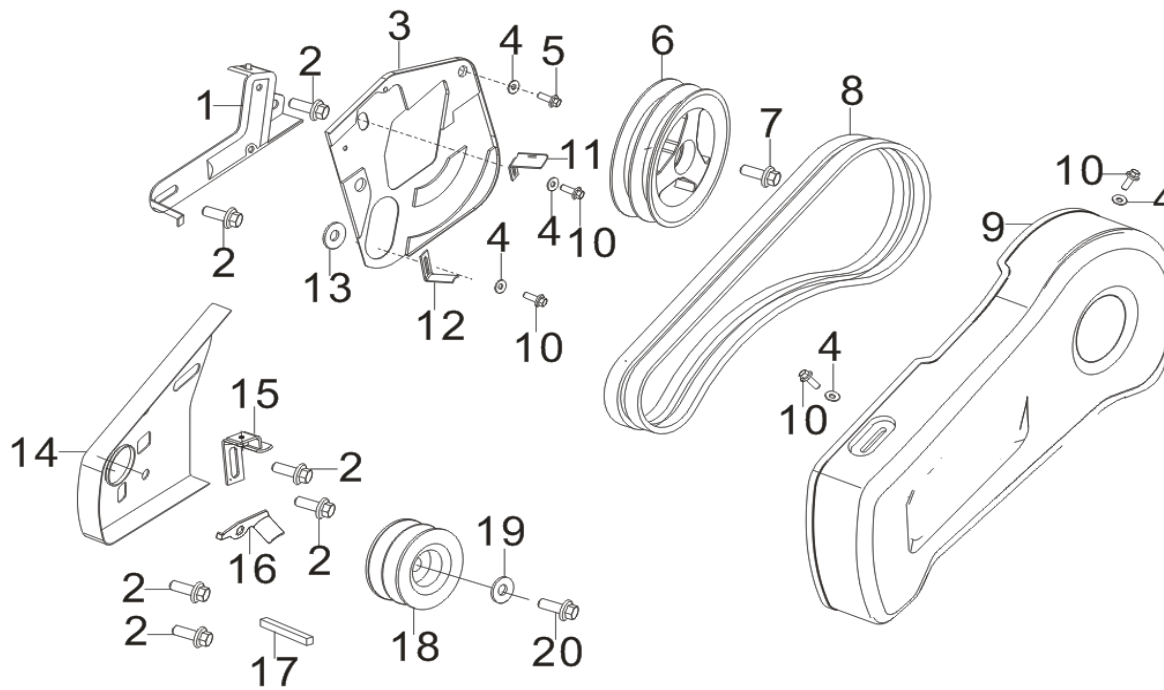

F13

POS.	CODE	DESCRIPTION	QTY
F13-1	A04808	TENSIONING CABLE SUPPORT	1
F13-2	A04783	BOLT	4
F13-3	A05628	BOTTOM PLATE	1
F13-4	A05640	WASHER	5
F13-5	A05644	BOLT	1
F13-6	A05646	DRIVEN PULLEY	1
F13-7	A05659	BOLT	1
F13-8	A05670	DRIVING BELT	1
F13-9	A05676	BELT COVER	1
F13-10	A04813	BOLT	2
F13-11	A04818	TENSIONING BLOCK	1
F13-12	A04830	TENSIONING BLOCK	1
F13-13	A04831	WASHER	1
F13-14	A04832	BOTTOM PLATE	1
F13-15	A04834	TENSIONING BLOCK	1
F13-16	A04837	TENSIONING BLOCK	1
F13-17	A04838	FLAT KEY	1
F13-18	A04841	DRIVING PULLEY	1
F13-19	A09945	FLAT WASHER	1
F13-20	A04850	BOLT	1