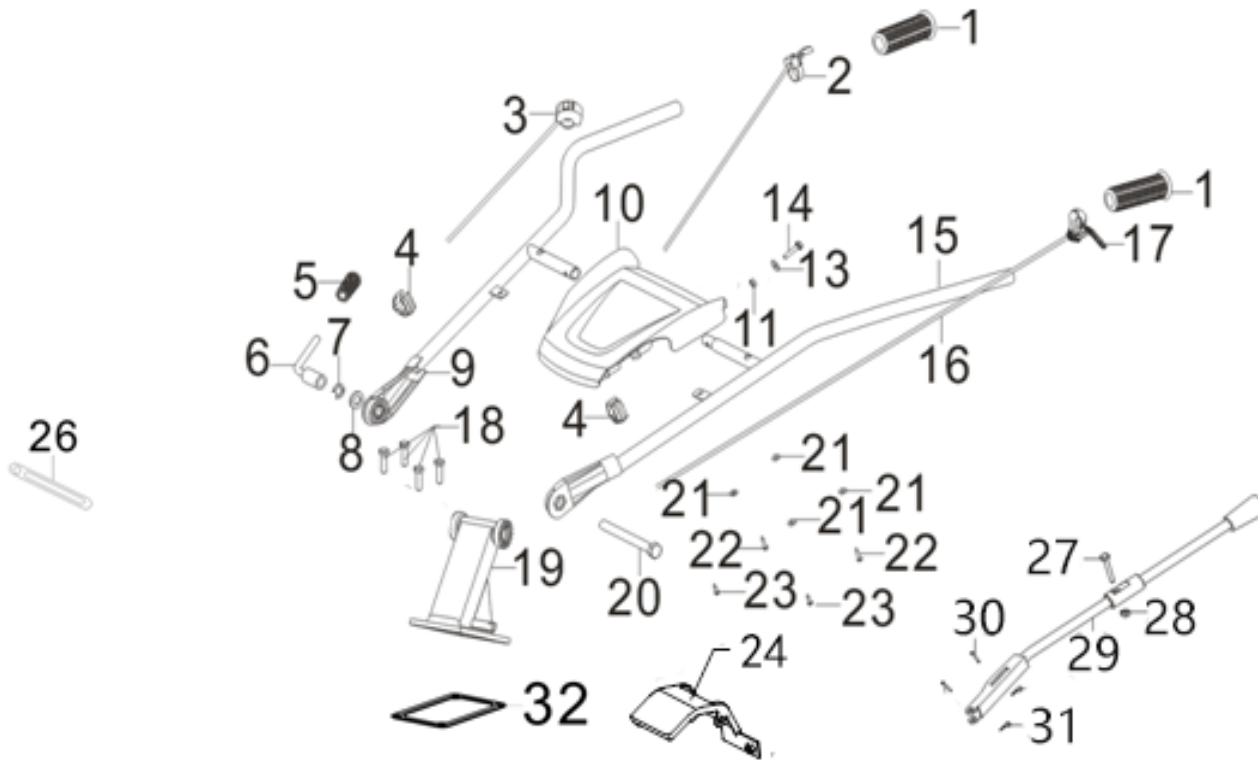

F08

POS.	CODE	DESCRIPTION	QTY
F08-30	A09961	PIN ROLL	2
F08-31	A09962	PIN	2
F08-32	A09963	TRANSMISSION BOX COVER GASKET	1