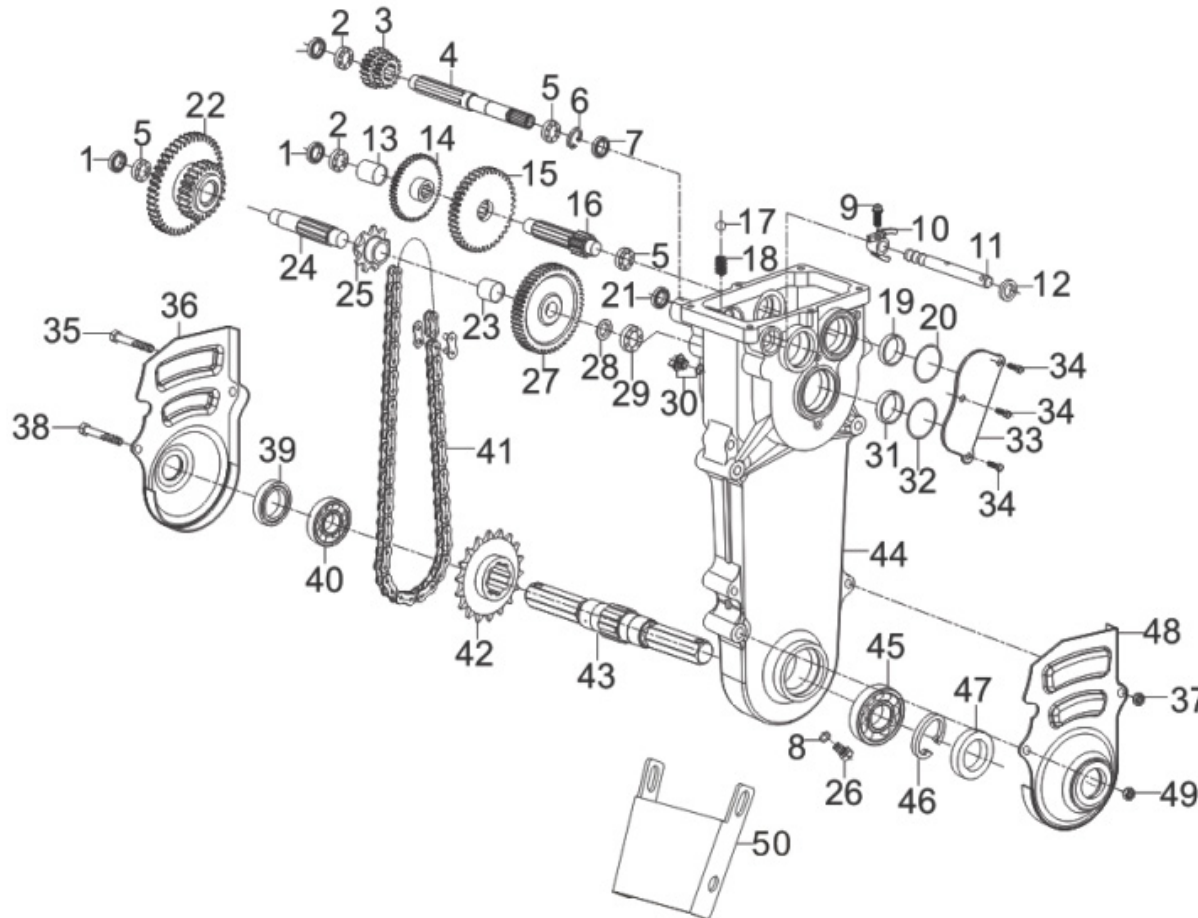

F11

POS.	CODE	DESCRIPTION	QTY
	A10070	FLAT WASHER	1
F11-28	A10071	FLAT WASHER	1
	A10072	FLAT WASHER	1
F11-29	A09989	BALL BEARING 6203	1
F11-30	A09991	ENGINE OIL PLUG	1
F11-31	A09992	BUSH	1
F11-32	A09993	RUBBER WASHER	1
F11-33	A09994	GUIDE SEAL	1
F11-34	A08968	BOLT	3
F11-35	A10252	BOLT	1
F11-36	A09995	TRANSMISSION CASE PROTECTION PLATE	1
F11-37	A09996	NUT	1
F11-38	A09997	BOLT	1
F11-39	A09998	OIL SEAL	1
F11-40	A04836	BALL BEARING 6005	1
F11-41	A07101	CHAIN	1
F11-42	A06301	WHEEL SPROCKET	1
F11-43	A06258	OUTPUT SHAFT	1
F11-45	A04734	BALL BEARING	1
F11-46	A04736	SNAP RING	1
F11-47	A04742	OIL SEAL	1
F11-48	A04743	TRANSMISSION CASE PROTECTION PLATE	1
F11-49	A08520	NUT	1
F11-50	A04761	TRANSMISSION CASE PROTECTION PLATE	1