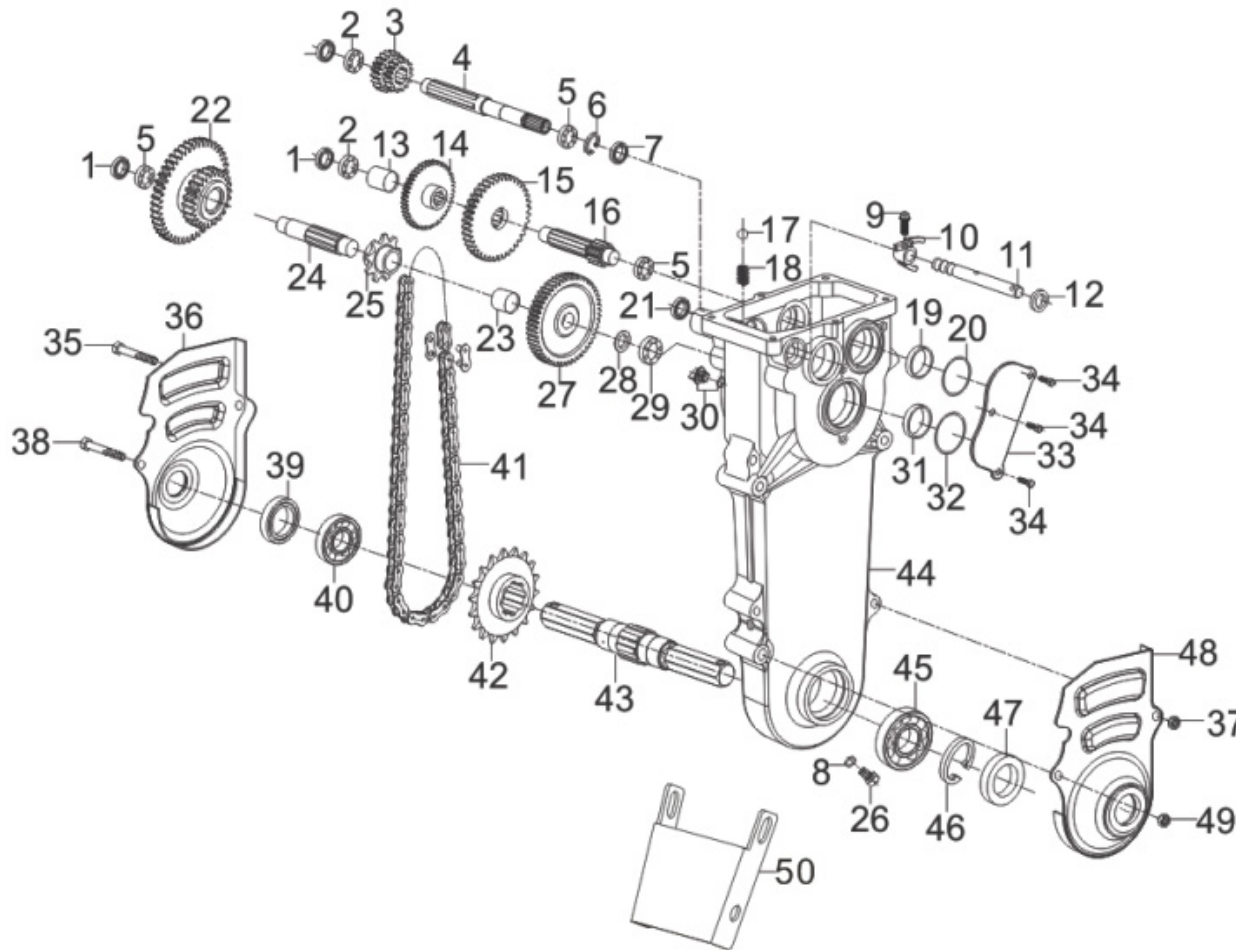

F11

POS.	CODE	DESCRIPTION	QTY
F11-1	A09969	RUBBER PLUG	3
F11-2	A09980	BALL BEARING 6002	2
F11-3	A09990	DUPLICATE GEAR	1
F11-4	A09999	MAIN AXLE	1
F11-5	A04760	BALL BEARING 6202	3
F11-6	A04776	WASHER	1
F11-7	A04777	OIL SEAL 13-35-7	1
F11-8	A08482	FLAT WASHER	1
F11-9	A08496	BOLT	1
F11-10	A09970	SHIFTS FORK	1
F11-11	A09971	SHIFTS FORK AXIS	1
F11-12	A09972	OIL SEAL 12-22-6	1
F11-13	A09973	BUSH	1
F11-14	A09974	COUNTERSHAFT GEAR 1ST	1
F11-15	A09975	COUNTERSHAFT GEAR 2ND	1
F11-16	A09976	COUNTERSHAFT	1
F11-17	A09977	STEEL BALL	1
F11-18	A09978	STOPPER SPRING	1
F11-19	A09979	BUSH	1
F11-20	A09981	O TYPE RUBBER WASHER	1
F11-21	A09982	RUBBER PLUG	1
F11-22	A09983	DUPLICATE GEAR	1
F11-23	A09984	BUSH	1
F11-24	A09985	ACTUATING SHAFT	1
F11-25	A09986	WHEEL SPROCKET	1
F11-26	A09987	DRAIN PLUG BOLT	1
F11-27	A09988	INTERMEDIATE GEAR	1