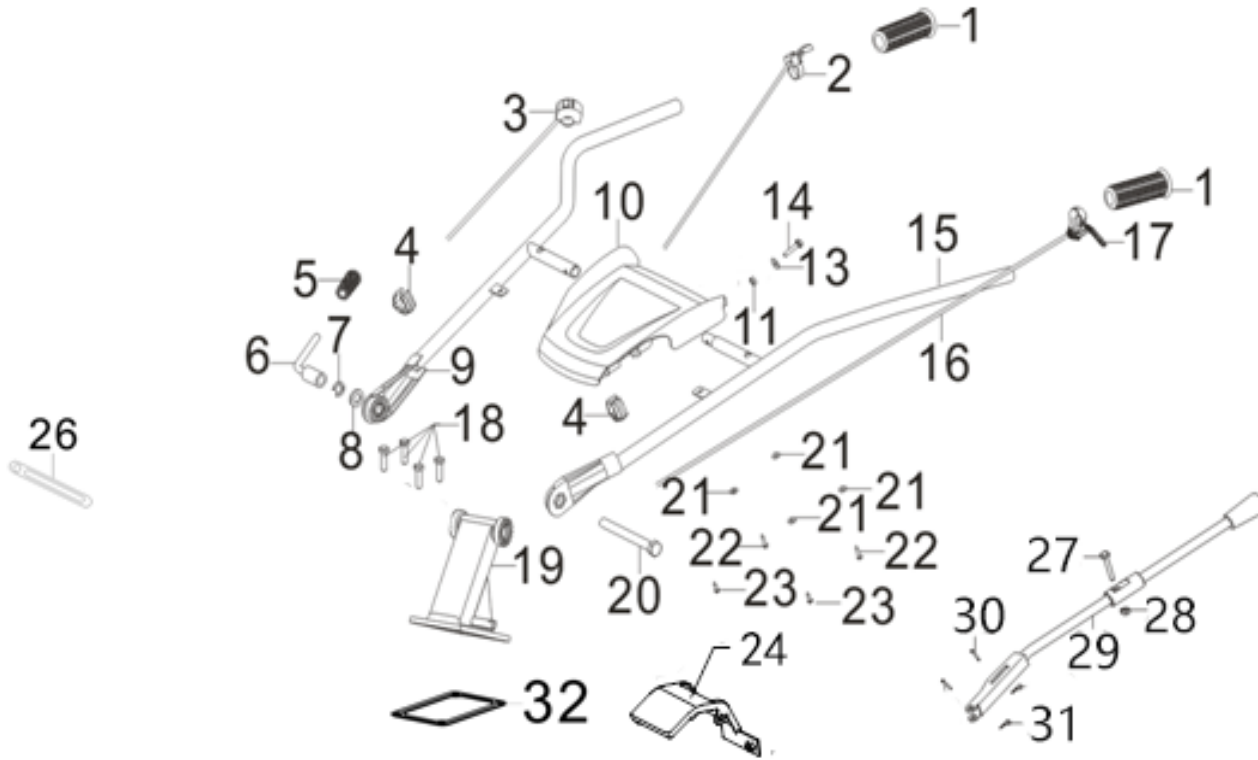

F07

POS.	CODE	DESCRIPTION	QTY
F07-1	A11347	BOLT	8
F07-2	A09938	FLAT WASHER	8
F07-3	A05750	NUT	8
F07-4	A09939	TRANSPORTION WHEEL	1
F07-5	A10367	TRANSPORTION WHEEL	1
F07-6	A09941	REAR WHEEL SHAFT	2

F12

POS.	CODE	DESCRIPTION	QTY
F12-1	A10069	ENGINE	1
F12-2	A04785	GUARD	1
F12-3	A04788	BOLT	1
F12-4	A04792	BOLT	1
F12-5	A04793	NUT	6
F12-6	A04794	BOLT	4
F12-7	A04798	ENGINE CONNETING SEAT	1
F12-8	A04805	FRONT WHEEL ASSEMBLY	2
F12-9	A04806	TENSIONING PULLEY	1
F12-10	A04778	TENSIONING SHAFT	1
F12-11	A04783	BOLT	4
F12-12	A04784	TRANSMISSION BOX	1

F08

POS.	CODE	DESCRIPTION	QTY
F08-1	A09942	HANDLE RUBBER SLEEVE	2
F08-2	A09951	THROTTLE SWITCH	1
F08-3	A09960	STOP ENGINE SWITCH	1
F08-4	A09964	CLIP	2
F08-5	A09942	HANDLE RUBBER SLEEVE	1
F08-6	A09965	LOCKING HANDLE	1
F08-7	A09966	FLAT WASHER	1
F08-8	A10646	FLAT WASHER	1
F08-9	A09968	HANDLE TUBE	1
F08-10	A09943	PANEL	1
F08-11	A09944	LOCKING NUT	1
F08-13	A09945	FLAT WASHER	1
F08-14	A10680	BOLT	1
F08-15	A09947	HANDLE TUBE	1
F08-16	A09948	CLUTCH CABLE	1
F08-17	A09949	CLUTCH HANDLE	1
F08-18	A05659	BOLT	4
F08-19	A09950	HANDLE BASE	1
F08-20	A11344	BOLT	1
F08-21	A13105	FLAT WASHER	5
F08-22	A11345	SCREW	2
F08-23	A10681	SCREW	2
F08-24	A09955	GEAR INDICATOR FRAME	1
F08-26	A11346	CLIP	1
F08-27	A10248	BOLT	1
F08-28	A05751	LOCKING NUT	1
F08-29	A09959	GEAR LEVER	1