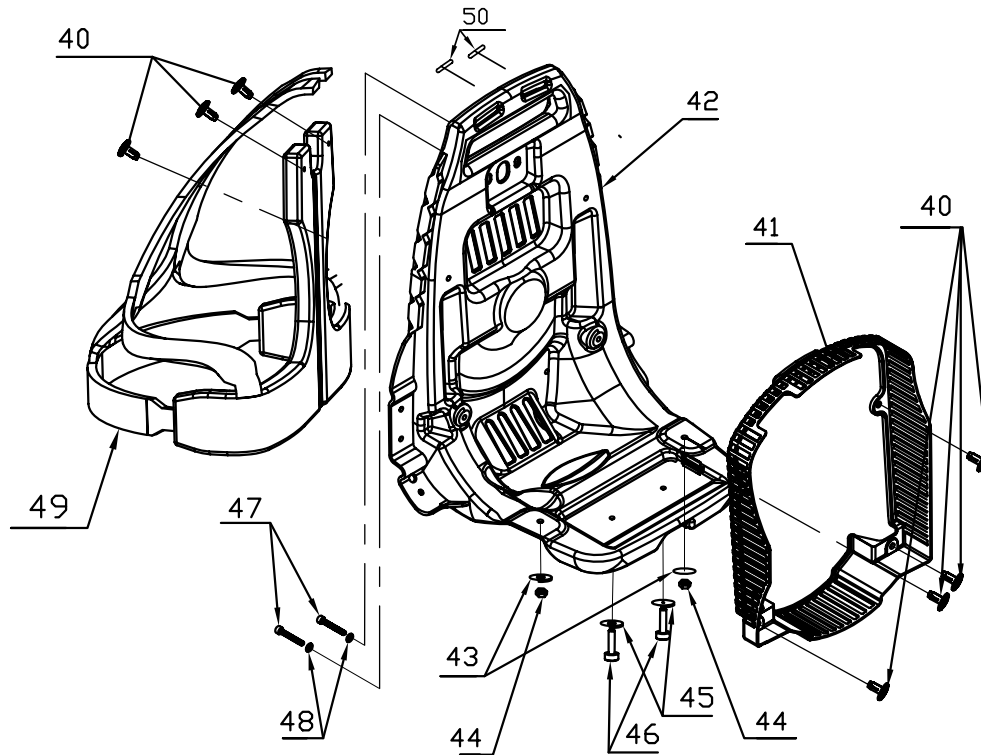

TABLE 4

POS.	CODE	DESCRIPTION	QTY
40	A06269	PLASTIC-SCREW	7
41	A06267	PROTECTIVE FRAME	1
42	A06266	BACKPACK	1
43	A06284	WASHER Ø6	2
44	A06281	NUT M6	2
45	A06003	WASHER	2
46	A05988	SCREW M5X12	2
47	A05984	SCREW M5X20	2
48	A06027	WASHER	2
49	A06270	BACKING	1
50	A06268	BACK CUSHION HANGIGB BUCKLE	2