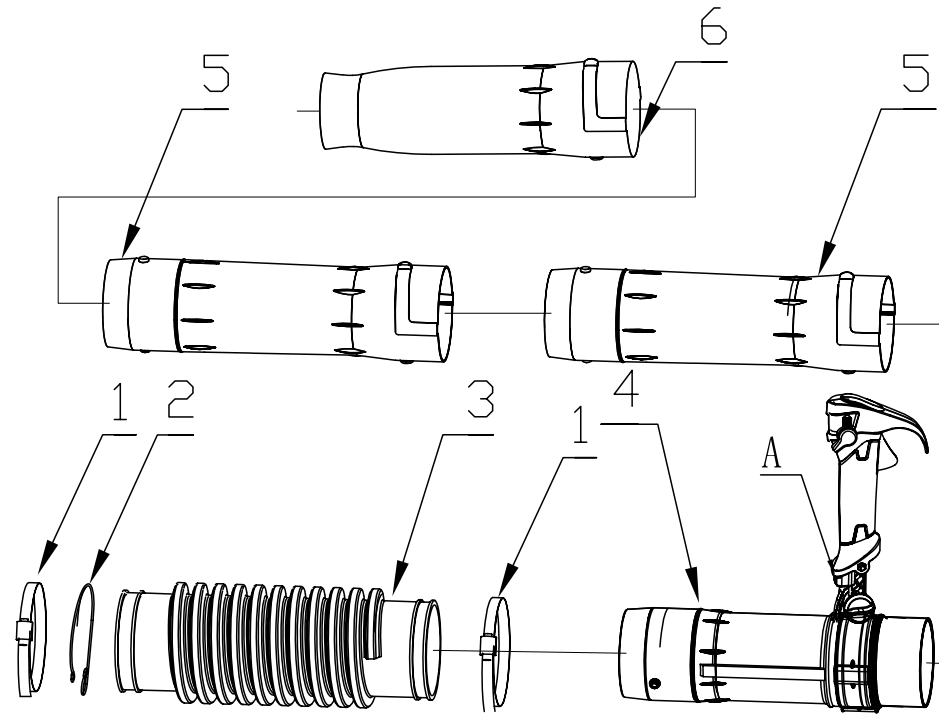

TABLE 1

POS.	CODE	DESCRIPTION	QTY
1	A06264	CLAMP Ø90--Ø110	2
2	A06192	CORRUGATED PIPE RING	1
3	A06261	PIPE	1
4	A06265	BLOW PIPE (BACK)	1
5	A06262	BLOW PIPE (MIDDLE)	2
6	A06263	BLOW PIPE (FRONT)	1

TABLE 2

POS.	CODE	DESCRIPTION	QTY
7	A06251	SPEED KONB	1
<b>SET 1 (8+18)</b>	A06257	RIGHT +LEFT COVER	1
9	A0605	WASHER	1
10	A06250	CRUISE CONTROL LEVER	1
11	A05693	SCREW 4×16	1
12	A06254	LEAF A	1
13	A06255	LEAF B	1
14	A06253	LIMIT PLATE	1
15	A06283	SCREW 3.5×6	1
16	A06252	THROTTLE PUSH ROD	1
17	A06256	TRIGGER SPRING	1
19	A05981	SCREW 5.0×14	2
20	A05995	SCREW M5X40	1
21	A06259	OFF LINE	1
22	A06260	THROTTLE CABLE	1
23	A06278	NUT M5	1
24	A06248	HANDLE SEAT FIXING RING	1
25	A06247	HANDLE SEAT	1
26	A06249	CONNECTING SHACKLE	1
27	A06216	LOCKING KONB	1
28	A06279	NUT M5	1

TABLE 3

POS.	CODE	DESCRIPTION	QTY
29	A06222	FUEL TANK	1
30	A06021	FILTER FUEL	1
31	A05712	CLIP	1
32	A05554	BALANCER	1
33	A06224	FUEL TUBE	1
34	A06223	OIL RETURN PIPE	1
35	A06036	FUEL TUBE	1
36	A06446	RETAINER FUEL TUBE	1
<b>SET 2 37-39</b>	A04839	FUEL TANK CAP ASSEMBLY	1

POS.	CODE	DESCRIPTION	QTY
28	A06218	IGNITION	1
29	A06009	BALL BEARING 6302	2
30	A05519	KEY	2
31	A06204	CRANK SHAFT ASSEMBLY	1
32	A06197	CRANK CASE GASKET	1
33	A06274	PIN	2
35	A05994	SCREW M5X35	4
36	A06187	FAN MOUNT	1
37	A06205	OIL BAFFLE	1
38	A05989	SCREW M5X60	2
39	A06214	FILTER MOUNT	1
40	A06194	CARBURETOR	1
41	A06185	CARBURETOR GASKET	1
42	A05986	SCREW M5X30	4
43	A06193	ADMITTING PIPE	1
44	A06184	INLET PIPE SEALING GASKET	1
45	A06201	PISTON RING CIRCLIP	2
46	A06202	NEEDLE BEARING RING	2
47	A06203	BEARING	1
48	A06200	PISTON PIN	1
49	A06198	PISTON	1
50	A06199	PISTON RING	2
51	A06182	CYLINDER GASKET	1
52	A06190	CYLINDER	1
53	A06179	CYLINDER FRONT COVER	1
54	A06181	SIDE COVER GASKET	2
55	A06180	CYLINDER REAR COVER	1
56	A05984	SCREW M5×22	1