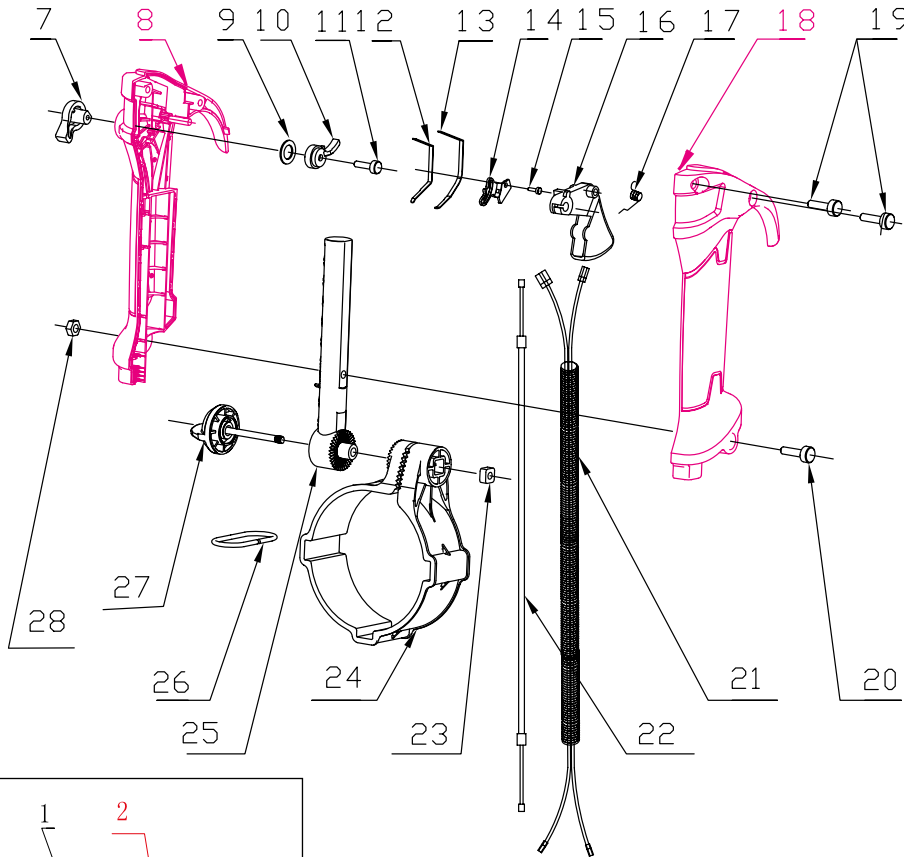

TABLE 1

POS.	CODE	DESCRIPTION	QTY
1	A06264	CLAMP Ø90--Ø110	2
2	A06192	CORRUGATED PIPE RING	1
3	A06261	PIPE	1
4	A06265	BLOW PIPE (BACK)	1
5	A06262	BLOW PIPE (MIDDLE)	2
6	A06263	BLOW PIPE (FRONT)	1

TABLE 2

POS.	CODE	DESCRIPTION	QTY
7	A06251	SPEED KONB	1
<b>SET 1 (8+18)</b>	A06257	RIGHT +LEFT COVER	1
9	A0605	WASHER	1
10	A06250	CRUISE CONTROL LEVER	1
11	A05693	SCREW 4×16	1
12	A06254	LEAF A	1
13	A06255	LEAF B	1
14	A06253	LIMIT PLATE	1
15	A06283	SCREW 3.5×6	1
16	A06252	THROTTLE PUSH ROD	1
17	A06256	TRIGGER SPRING	1
19	A05981	SCREW 5.0×14	2
20	A05995	SCREW M5X40	1
21	A06259	OFF LINE	1
22	A06260	THROTTLE CABLE	1
23	A06278	NUT M5	1
24	A06248	HANDLE SEAT FIXING RING	1
25	A06247	HANDLE SEAT	1
26	A06249	CONNECTING SHACKLE	1
27	A06216	LOCKING KONB	1
28	A06279	NUT M5	1

POS.	CODE	DESCRIPTION	QTY
28	A06218	IGNITION	1
29	A06009	BALL BEARING 6302	2
30	A05519	KEY	2
31	A06204	CRANK SHAFT ASSEMBLY	1
32	A06197	CRANK CASE GASKET	1
33	A06274	PIN	2
35	A05994	SCREW M5X35	4
36	A06187	FAN MOUNT	1
37	A06205	OIL BAFFLE	1
38	A05989	SCREW M5X60	2
39	A06214	FILTER MOUNT	1
40	A06194	CARBURETOR	1
41	A06185	CARBURETOR GASKET	1
42	A05986	SCREW M5X30	4
43	A06193	ADMITTING PIPE	1
44	A06184	INLET PIPE SEALING GASKET	1
45	A06201	PISTON RING CIRCLIP	2
46	A06202	NEEDLE BEARING RING	2
47	A06203	BEARING	1
48	A06200	PISTON PIN	1
49	A06198	PISTON	1
50	A06199	PISTON RING	2
51	A06182	CYLINDER GASKET	1
52	A06190	CYLINDER	1
53	A06179	CYLINDER FRONT COVER	1
54	A06181	SIDE COVER GASKET	2
55	A06180	CYLINDER REAR COVER	1
56	A05984	SCREW M5×22	1