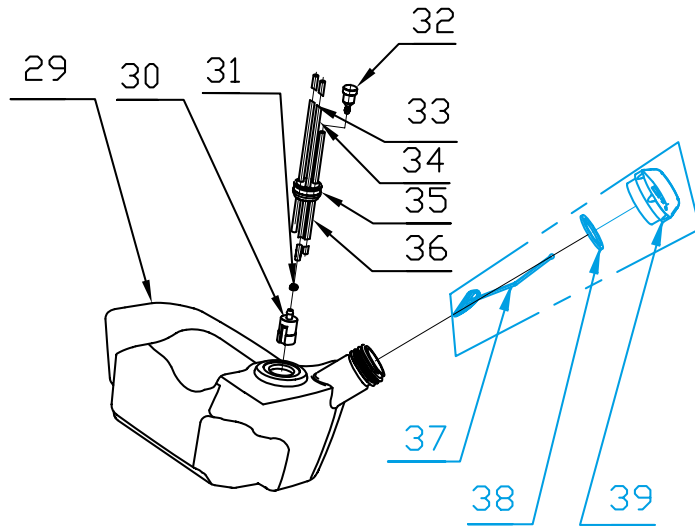

TABLE 3

POS.	CODE	DESCRIPTION	QTY
29	A06222	FUEL TANK	1
30	A06021	FILTER FUEL	1
31	A05712	CLIP	1
32	A05554	BALANCER	1
33	A06224	FUEL TUBE	1
34	A06223	OIL RETURN PIPE	1
35	A06036	FUEL TUBE	1
36	A06446	RETAINER FUEL TUBE	1
SET 2 37-39	A04839	FUEL TANK CAP ASSEMBLY	1