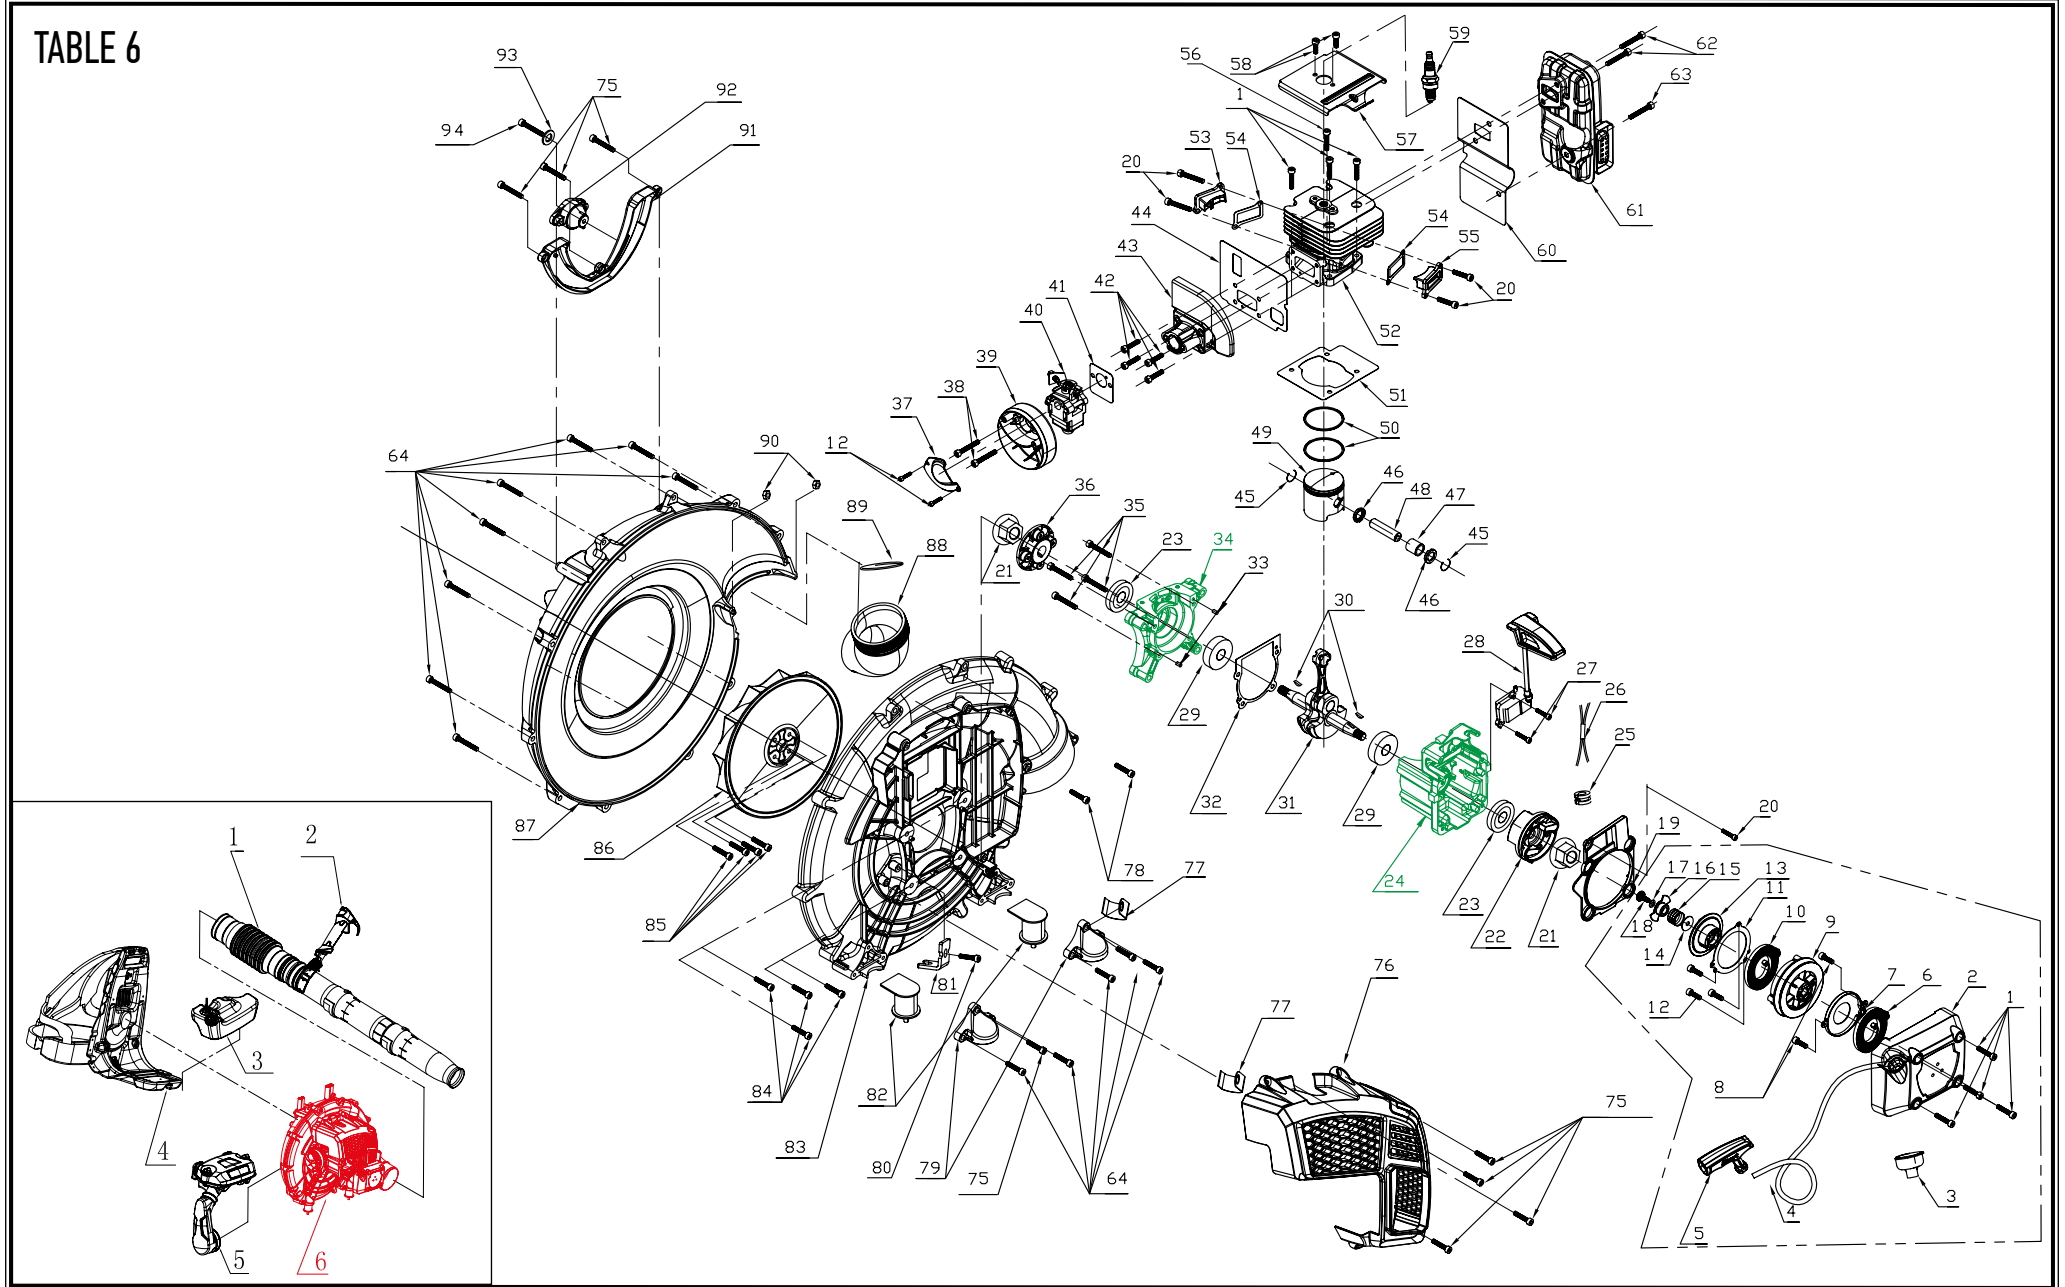

POS.	CODE	DESCRIPTION	QTY
7	A06251	SPEED KONB	1
<b>SET 1 (8+18)</b>	A06257	RIGHT +LEFT COVER	1
9	A0605	WASHER	1
10	A06250	CRUISE CONTROL LEVER	1
11	A05693	SCREW 4×16	1
12	A06254	LEAF A	1
13	A06255	LEAF B	1
14	A06253	LIMIT PLATE	1
15	A06283	SCREW 3.5×6	1
16	A06252	THROTTLE PUSH ROD	1
17	A06256	TRIGGER SPRING	1
19	A05981	SCREW 5.0×14	2
20	A05995	SCREW M5X40	1
21	A06259	OFF LINE	1
22	A06260	THROTTLE CABLE	1
23	A06278	NUT M5	1
24	A06248	HANDLE SEAT FIXING RING	1
25	A06247	HANDLE SEAT	1
26	A06249	CONNECTING SHACKLE	1
27	A06216	LOCKING KONB	1
28	A06279	NUT M5	1

TABLE 6

POS.	CODE	DESCRIPTION	QTY
1	A05985	SCREW M5X25	7
2	A06225	START HOUSING	1
3	A05727	EYELET	1
4	A06040	START ROPE	1
5	A06026	START GRIP	1
6	A06235	COIL SPRING	1
7	A06228	PLATE	1
8	A05969	ST SCREW 3.5×6	2
9	A06226	START PULLEY	1
10	A06234	COIL SPRING	1
11	A06232	SPRING PLATE	1
12	A05972	SCREW 4.2×9.5	5
13	A06227	RATCHET	1
14	A06229	WASHER	1
15	A06230	SPRING	1
16	A06231	RATCHET GLAND	1
17	A06236	ANTI WEAR GASKET	1
18	A06233	STARTER SCREW	1
19	A06191	SEPARATOR	1
20	A05977	SCREW M4X12	6
21	A05996	NUT M10	2
22	A06221	MAGNETO ROTOR	1
23	A06032	OIL-SEAL 15×30×7	2
<b>SET 3 (24+34)</b>	A06195	CRANKCASE	1
25	A06219	ROUND PLUG	1
26	A06220	SHORTER LINE	1
27	A05993	SCREW M4X14	2

POS.	CODE	DESCRIPTION	QTY
28	A06218	IGNITION	1
29	A06009	BALL BEARING 6302	2
30	A05519	KEY	2
31	A06204	CRANK SHAFT ASSEMBLY	1
32	A06197	CRANK CASE GASKET	1
33	A06274	PIN	2
35	A05994	SCREW M5X35	4
36	A06187	FAN MOUNT	1
37	A06205	OIL BAFFLE	1
38	A05989	SCREW M5X60	2
39	A06214	FILTER MOUNT	1
40	A06194	CARBURETOR	1
41	A06185	CARBURETOR GASKET	1
42	A05986	SCREW M5X30	4
43	A06193	ADMITTING PIPE	1
44	A06184	INLET PIPE SEALING GASKET	1
45	A06201	PISTON RING CIRCLIP	2
46	A06202	NEEDLE BEARING RING	2
47	A06203	BEARING	1
48	A06200	PISTON PIN	1
49	A06198	PISTON	1
50	A06199	PISTON RING	2
51	A06182	CYLINDER GASKET	1
52	A06190	CYLINDER	1
53	A06179	CYLINDER FRONT COVER	1
54	A06181	SIDE COVER GASKET	2
55	A06180	CYLINDER REAR COVER	1
56	A05984	SCREW M5×22	1