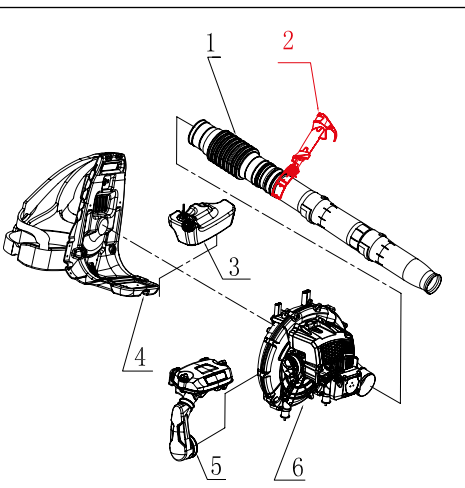

TABLE 1

POS.	CODE	DESCRIPTION	QTY
1	A06264	CLAMP Ø90--Ø110	2
2	A06192	CORRUGATED PIPE RING	1
3	A06261	PIPE	1
4	A06265	BLOW PIPE (BACK)	1
5	A06262	BLOW PIPE (MIDDLE)	2
6	A06263	BLOW PIPE (FRONT)	1

TABLE 2

POS.	CODE	DESCRIPTION	QTY
7	A06251	SPEED KONB	1
<b>SET 1 (8+18)</b>	A06257	RIGHT +LEFT COVER	1
9	A0605	WASHER	1
10	A06250	CRUISE CONTROL LEVER	1
11	A05693	SCREW 4×16	1
12	A06254	LEAF A	1
13	A06255	LEAF B	1
14	A06253	LIMIT PLATE	1
15	A06283	SCREW 3.5×6	1
16	A06252	THROTTLE PUSH ROD	1
17	A06256	TRIGGER SPRING	1
19	A05981	SCREW 5.0×14	2
20	A05995	SCREW M5X40	1
21	A06259	OFF LINE	1
22	A06260	THROTTLE CABLE	1
23	A06278	NUT M5	1
24	A06248	HANDLE SEAT FIXING RING	1
25	A06247	HANDLE SEAT	1
26	A06249	CONNECTING SHACKLE	1
27	A06216	LOCKING KONB	1
28	A06279	NUT M5	1

TABLE 3

POS.	CODE	DESCRIPTION	QTY
29	A06222	FUEL TANK	1
30	A06021	FILTER FUEL	1
31	A05712	CLIP	1
32	A05554	BALANCER	1
33	A06224	FUEL TUBE	1
34	A06223	OIL RETURN PIPE	1
35	A06036	FUEL TUBE	1
36	A06446	RETAINER FUEL TUBE	1
<b>SET 2 37-39</b>	A04839	FUEL TANK CAP ASSEMBLY	1

POS.	CODE	DESCRIPTION	QTY
28	A06218	IGNITION	1
29	A06009	BALL BEARING 6302	2
30	A05519	KEY	2
31	A06204	CRANK SHAFT ASSEMBLY	1
32	A06197	CRANK CASE GASKET	1
33	A06274	PIN	2
35	A05994	SCREW M5X35	4
36	A06187	FAN MOUNT	1
37	A06205	OIL BAFFLE	1
38	A05989	SCREW M5X60	2
39	A06214	FILTER MOUNT	1
40	A06194	CARBURETOR	1
41	A06185	CARBURETOR GASKET	1
42	A05986	SCREW M5X30	4
43	A06193	ADMITTING PIPE	1
44	A06184	INLET PIPE SEALING GASKET	1
45	A06201	PISTON RING CIRCLIP	2
46	A06202	NEEDLE BEARING RING	2
47	A06203	BEARING	1
48	A06200	PISTON PIN	1
49	A06198	PISTON	1
50	A06199	PISTON RING	2
51	A06182	CYLINDER GASKET	1
52	A06190	CYLINDER	1
53	A06179	CYLINDER FRONT COVER	1
54	A06181	SIDE COVER GASKET	2
55	A06180	CYLINDER REAR COVER	1
56	A05984	SCREW M5×22	1