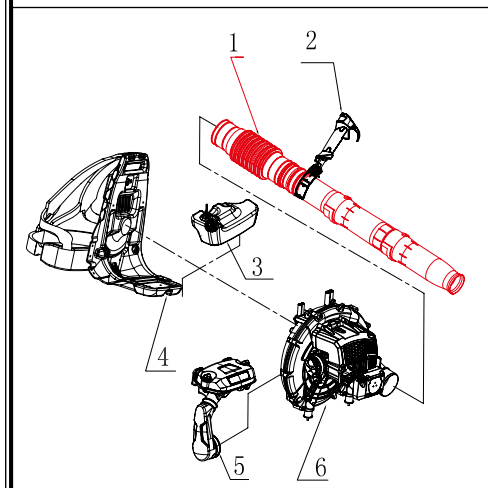

TABLE 1

POS.	CODE	DESCRIPTION	QTY
1	A06264	CLAMP Ø90--Ø110	2
2	A06192	CORRUGATED PIPE RING	1
3	A06261	PIPE	1
4	A06265	BLOW PIPE (BACK)	1
5	A06262	BLOW PIPE (MIDDLE)	2
6	A06263	BLOW PIPE (FRONT)	1

TABLE 2

POS.	CODE	DESCRIPTION	QTY
7	A06251	SPEED KONB	1
<b>SET 1 (8+18)</b>	A06257	RIGHT +LEFT COVER	1
9	A0605	WASHER	1
10	A06250	CRUISE CONTROL LEVER	1
11	A05693	SCREW 4×16	1
12	A06254	LEAF A	1
13	A06255	LEAF B	1
14	A06253	LIMIT PLATE	1
15	A06283	SCREW 3.5×6	1
16	A06252	THROTTLE PUSH ROD	1
17	A06256	TRIGGER SPRING	1
19	A05981	SCREW 5.0×14	2
20	A05995	SCREW M5X40	1
21	A06259	OFF LINE	1
22	A06260	THROTTLE CABLE	1
23	A06278	NUT M5	1
24	A06248	HANDLE SEAT FIXING RING	1
25	A06247	HANDLE SEAT	1
26	A06249	CONNECTING SHACKLE	1
27	A06216	LOCKING KONB	1
28	A06279	NUT M5	1

TABLE 3

POS.	CODE	DESCRIPTION	QTY
29	A06222	FUEL TANK	1
30	A06021	FILTER FUEL	1
31	A05712	CLIP	1
32	A05554	BALANCER	1
33	A06224	FUEL TUBE	1
34	A06223	OIL RETURN PIPE	1
35	A06036	FUEL TUBE	1
36	A06446	RETAINER FUEL TUBE	1
<b>SET 2 37-39</b>	A04839	FUEL TANK CAP ASSEMBLY	1

POS.	CODE	DESCRIPTION	QTY
28	A06218	IGNITION	1
29	A06009	BALL BEARING 6302	2
30	A05519	KEY	2
31	A06204	CRANK SHAFT ASSEMBLY	1
32	A06197	CRANK CASE GASKET	1
33	A06274	PIN	2
35	A05994	SCREW M5X35	4
36	A06187	FAN MOUNT	1
37	A06205	OIL BAFFLE	1
38	A05989	SCREW M5X60	2
39	A06214	FILTER MOUNT	1
40	A06194	CARBURETOR	1
41	A06185	CARBURETOR GASKET	1
42	A05986	SCREW M5X30	4
43	A06193	ADMITTING PIPE	1
44	A06184	INLET PIPE SEALING GASKET	1
45	A06201	PISTON RING CIRCLIP	2
46	A06202	NEEDLE BEARING RING	2
47	A06203	BEARING	1
48	A06200	PISTON PIN	1
49	A06198	PISTON	1
50	A06199	PISTON RING	2
51	A06182	CYLINDER GASKET	1
52	A06190	CYLINDER	1
53	A06179	CYLINDER FRONT COVER	1
54	A06181	SIDE COVER GASKET	2
55	A06180	CYLINDER REAR COVER	1
56	A05984	SCREW M5×22	1