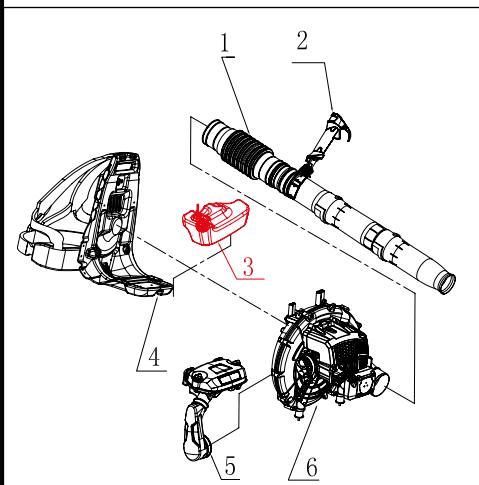

TABLE 3

POS.	CODE	DESCRIPTION	QTY
29	A06222	FUEL TANK	1
30	A06021	FILTER FUEL	1
31	A05712	CLIP	1
32	A05554	BALANCER	1
33	A06224	FUEL TUBE	1
34	A06223	OIL RETURN PIPE	1
35	A06036	FUEL TUBE	1
36	A06446	RETAINER FUEL TUBE	1
SET 2 37-39	A04839	FUEL TANK CAP ASSEMBLY	1