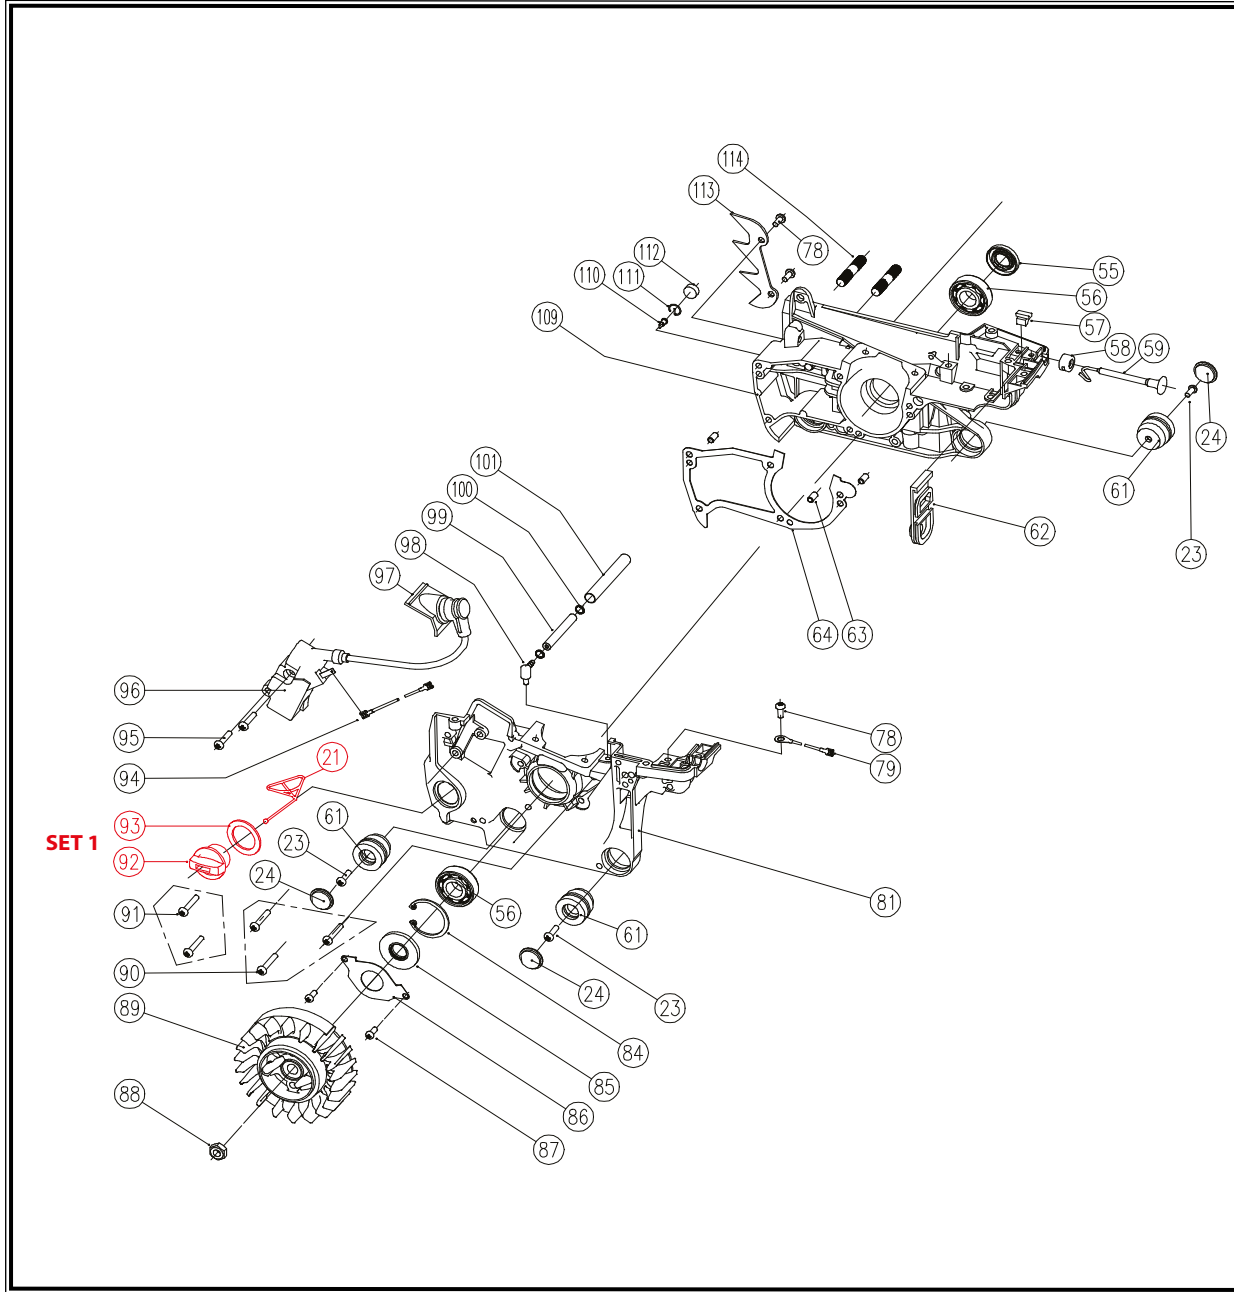

POS.	CODE	DESCRIPTION	QTY
21	A04129	FUEL PAT	1
23	A04271	CROSS RECESSED PAN HEAD SCREW	3
24	A04140	PLUG-PAD (SMALL)	3
55	A04173	OIL SEAL	1
56	A04171	BEARING-NEEDLE 6202	2
57	A04168	CHOKE KNOB DAMPING SEAT	1
58	A04167	CHOKE KNOB DAMPING COVER	1
59	A04166	CHOKE KNOB	1
61	A04165	PAD-RUBBER CUSHIONING (SHORT)	3
62	A04170	PLUG-PAD	1
63	A04208	LOCATING PIN	3
64	A04209	GASKET-CASE	1
78	A04249	SOKET HEAD CAP SCREW	3
79	A04250	RETAINER SWITCH	1
81	A04252	CRANK CASE-LEFT	1
84	A04219	SNAP RING	1
85	A04220	OIL SEAL	1
86	A04221	OIL SEAL PLATE	1
87	A04222	SOKET HEAD CAP SCREW M4X6	2
88	A03926	NUT M8	1
89	A04223	FLYWHEEL	1
90	A04216	SOKET HEAD CAP SCREW M5X30	3
91	A04215	SOKET HEAD CAP SCREW M5X25	2
92	A04254	OIL CAP	1
93	A04255	OIL CAP GASKET	1
<b>SET 1 (21+92+93)</b>	A12568	OIL CAP ASSEMBLY	1

POS.	CODE	DESCRIPTION	QTY
23	A04271	CROSS RECESSED PAN HEAD SCREW	1
43	A04244	SCREW M5X14	1
<b>SET 2</b>	A04177	CLUTCH ASSEMBLY	1
48	A04178	WASHER-CLUTCH	1
49	A04179	DRUM-CLUTCH	1
50	A04230	SPROCKET	1
51	A04180	BEARING-NEEDLE CONROD	1
52	A04181	GEAR-WORM	1
53	A04182	SOKET HEAD CAP SCREW M4X12	3
54	A04183	OIL PUMP COVER PLATE	1
115	A04190	PAD RUGHT	1
116	A04189	PLATE-OIL OUT	1
117	A04263	SOKET HEAD CAP SCREW M4X10	1
118	A04172	OIL FILTER	1
119	A04175	OIL PIPE	1
120	A04174	SPONGE-OIL PUMP	1
121	A04176	OIL PUMP	1
122	A04184	OIL OUTLET-OIL PUMP	1
123	A04264	SCREW M4X14	2
124	A04187	SPRING-DAMPING	1
125	A04186	SPRING-DAMPING SUPPORT	1
126	A04185	PAD	1