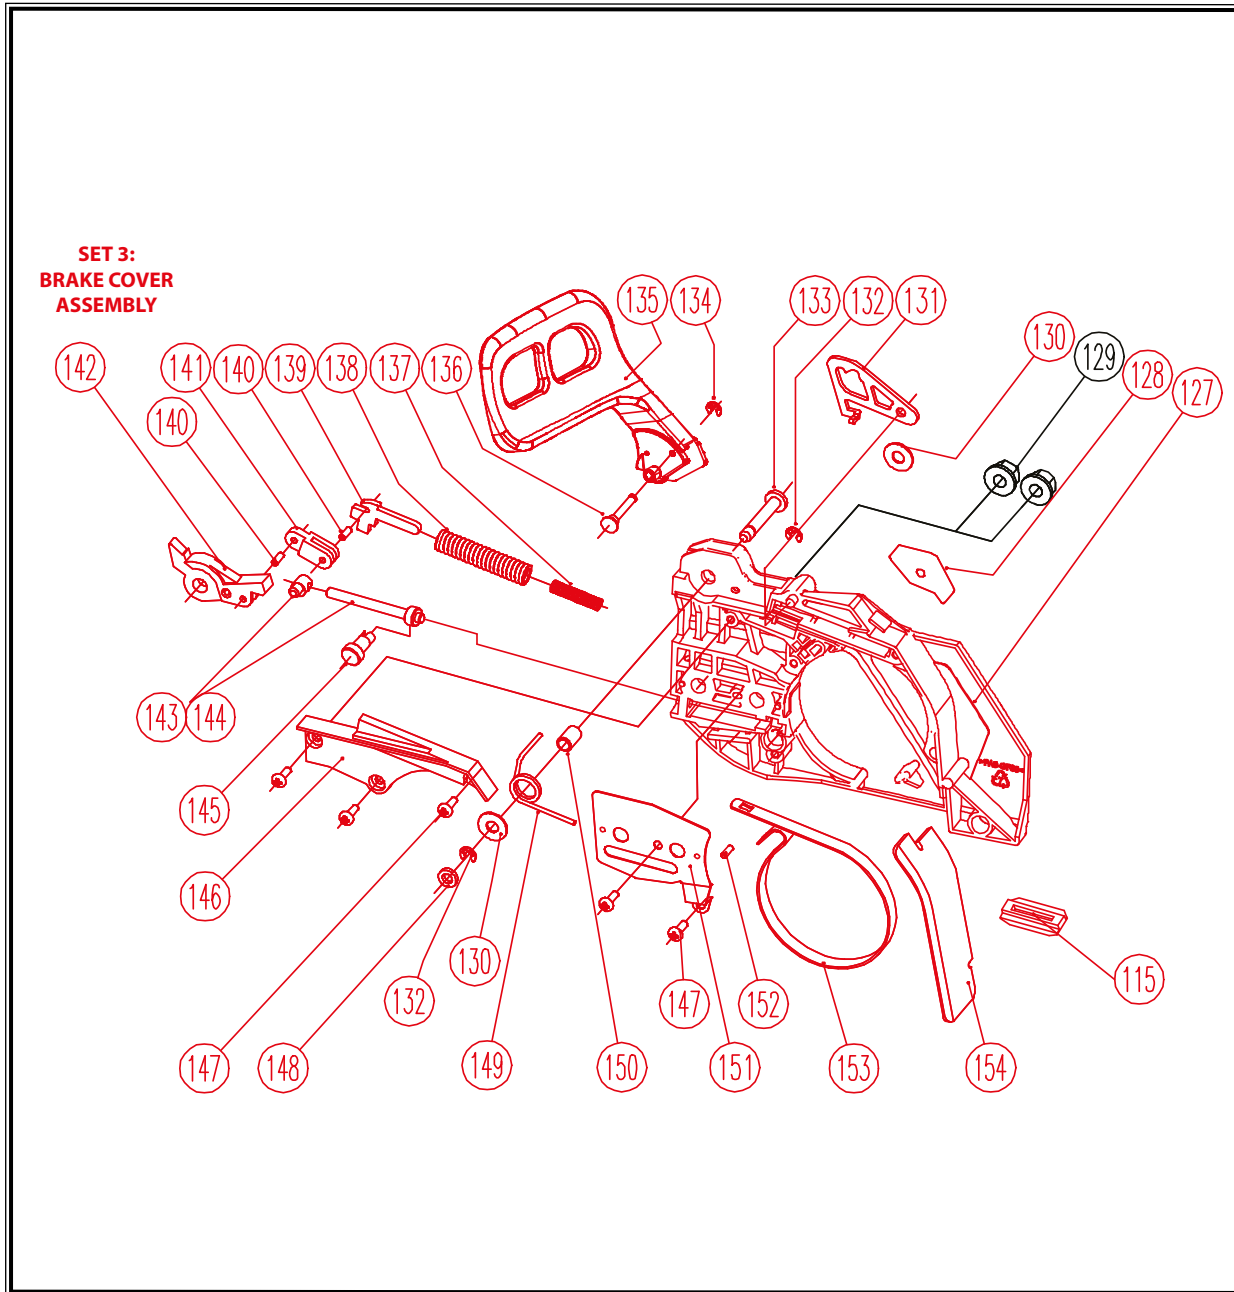

POS.	CODE	DESCRIPTION	QTY
SET 3	A12567	BRAKE COVER ASSEMBLY	1
115	A04190	PAD RUGHT	1
127	A04406	BRAKE COVER	1
128	A04407	DIAMOND DAMPER	1
129	A04408	NUT M8	2
130	A04409	FLAT GASKET	2
131	A04410	PLATE-BRAKE	1
132	A04411	SPRING Ø4	2
133	A04412	PIN-LEVER	1
134	A04413	SPRING Ø3	1
135	A04414	LEVER-CHAIN BRAKE	1
136	A04415	PIN	1
137	A04416	VICE-SPRING-ACTUATION	1
138	A04417	MAIN SPRING-ACTUATION	1
139	A04418	PLATE-BRAKE	1
140	A04419	PIN 3X9	2
141	A04420	PUSHER-SPRING (BRAKE) B	1
142	A04421	PUSHER-SPRING (BRAKE) A	1
143+144	A04422	TOOTH-CHAIN ADJUSTING SET	1
145	A04424	SPROCKET-CHAIN ADJUSTING	1
146	A04425	COVER -BRAKE SPRING	1
147	A04426	CROSS RECESSED PAN HEAD SCREW ST4.2X9.5	5
148	A04427	RUBBER RING	1
149	A04428	SPRING-LEVERAGE	1
150	A04429	HOLLOW PIN	1
151	A04430	PLATE-BAR	1
152	A04431	PIN 3X8	1
153	A04432	BAND-BRAKE	1
154	A04433	STRAP-RUBBER	1