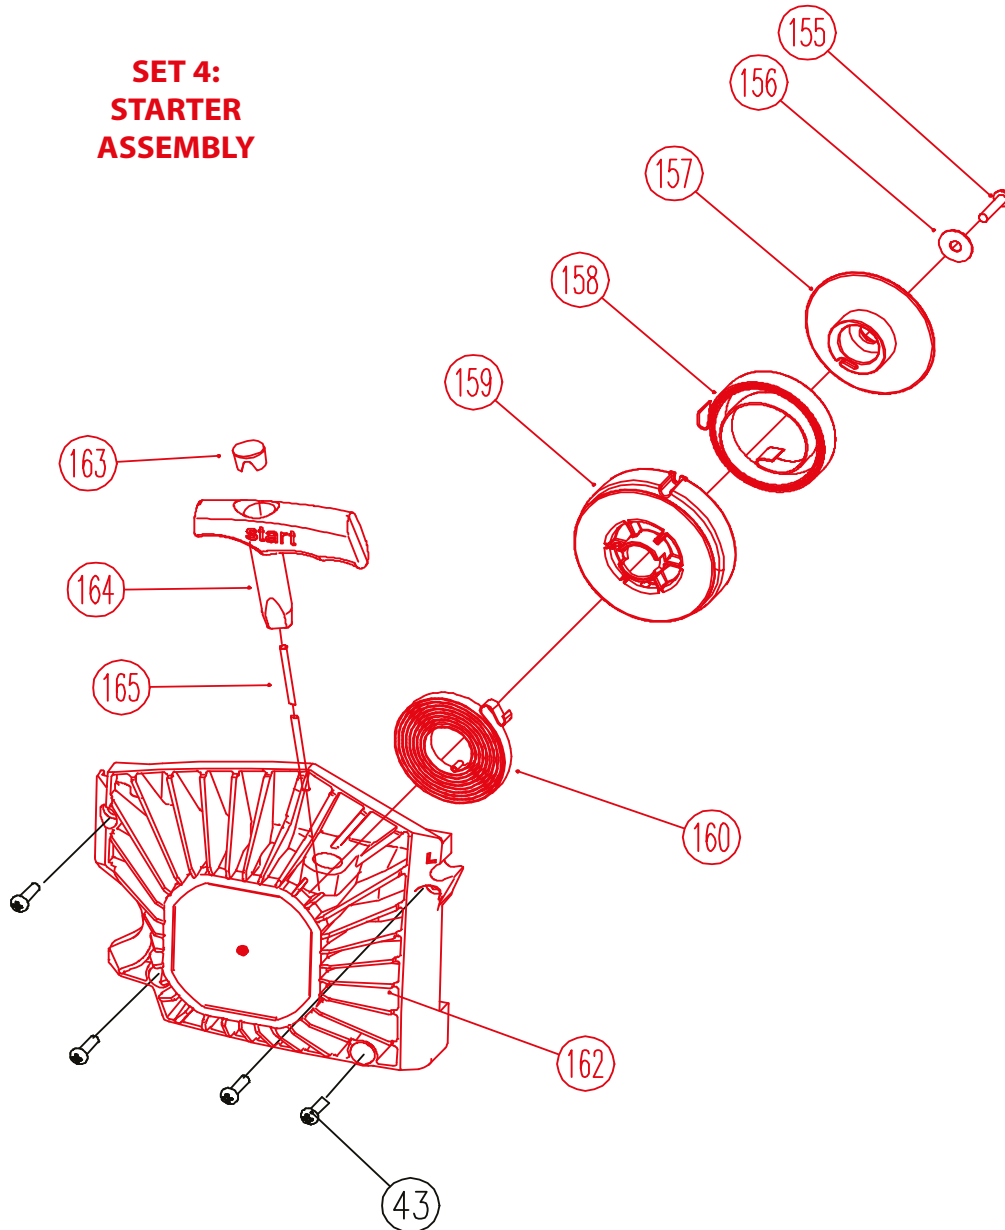

**SET 4:
STARTER
ASSEMBLY**

POS.	CODE	DESCRIPTION	QTY
SET 4	A12566	STARTER ASSEMBLY	1
43	A04244	SCREW M5X14	4
155	A04434	SCREW	1
156	A04435	FLAT GASKET-PULLEY	1
157	A04436	PULLEY COVER	1
158	A04437	SPRING-STARTER	1
159	A04438	PULLEY-STARTER	1
160	A04439	RESET SPRING-STARTER	1
162	A04440	STARTER COVER	1
163	A04441	COVER-ROPE	1
164	A04442	HANDLE-STARTER	1
165	A04443	ROPE-STARTER	1