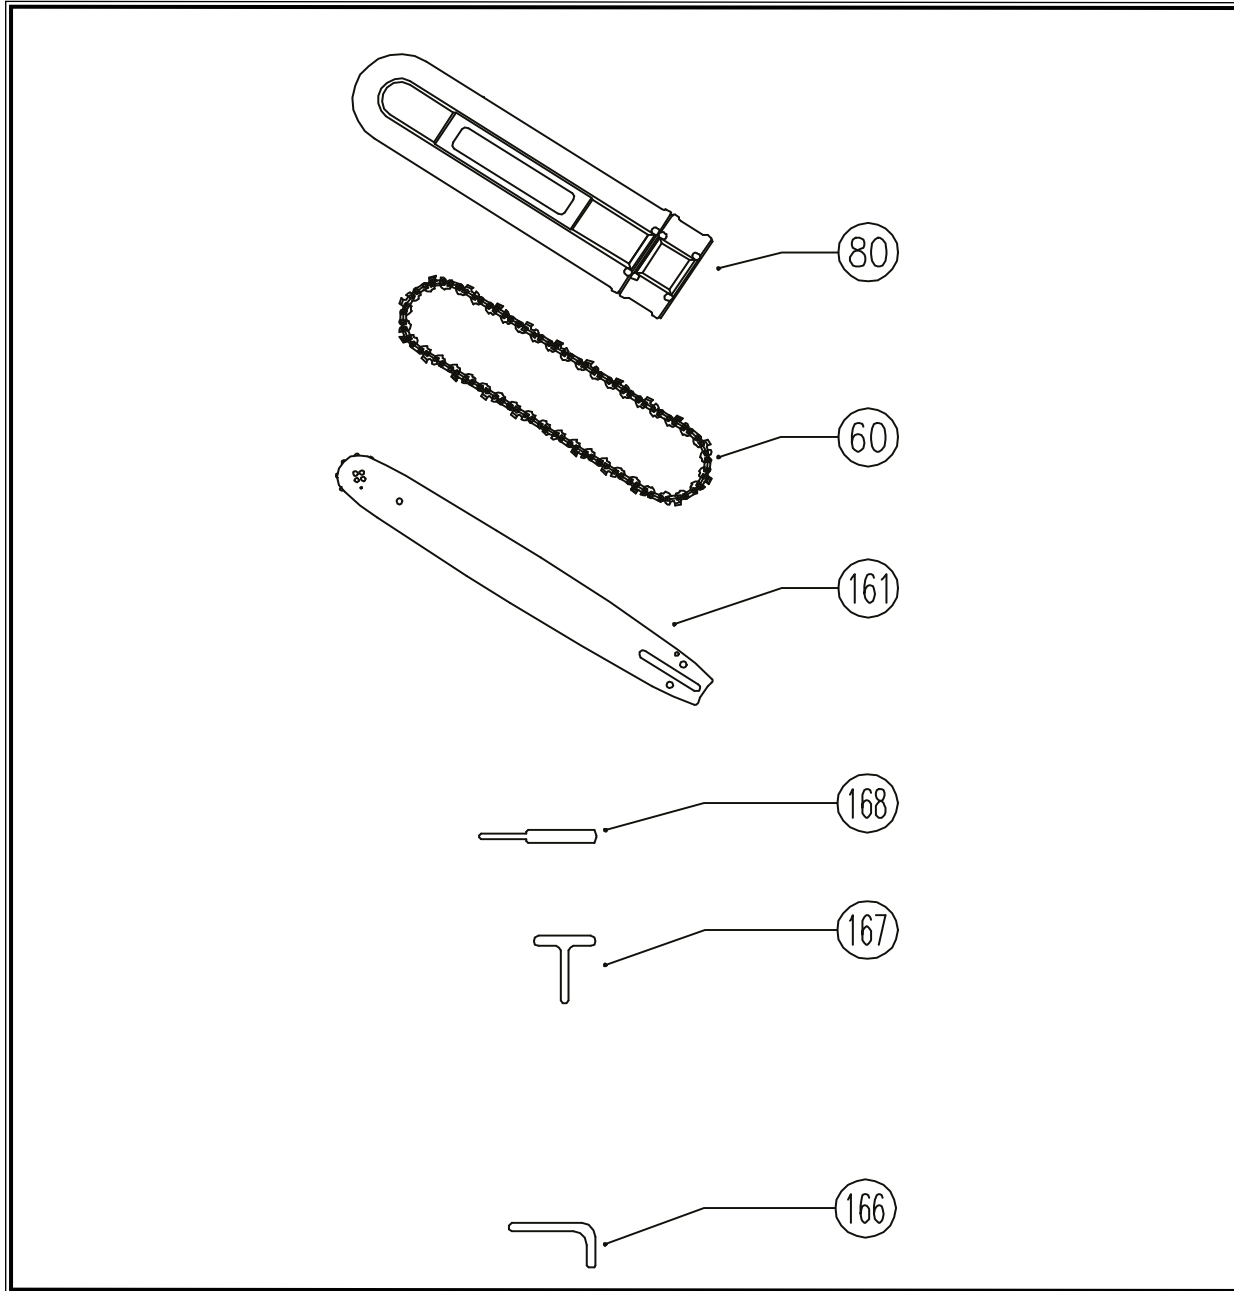

POS.	CODE	DESCRIPTION	QTY
<b>SET 3</b>	A12567	BRAKE COVER ASSEMBLY	1
115	A04190	PAD RUGHT	1
127	A04406	BRAKE COVER	1
128	A04407	DIAMOND DAMPER	1
129	A04408	NUT M8	2
130	A04409	FLAT GASKET	2
131	A04410	PLATE-BRAKE	1
132	A04411	SPRING Ø4	2
133	A04412	PIN-LEVER	1
134	A04413	SPRING Ø3	1
135	A04414	LEVER-CHAIN BRAKE	1
136	A04415	PIN	1
137	A04416	VICE-SPRING-ACTUATION	1
138	A04417	MAIN SPRING-ACTUATION	1
139	A04418	PLATE-BRAKE	1
140	A04419	PIN 3X9	2
141	A04420	PUSHER-SPRING (BRAKE) B	1
142	A04421	PUSHER-SPRING (BRAKE) A	1
143+144	A04422	TOOTH-CHAIN ADJUSTING SET	1
145	A04424	SPROCKET-CHAIN ADJUSTING	1
146	A04425	COVER -BRAKE SPRING	1
147	A04426	CROSS RECESSED PAN HEAD SCREW ST4.2X9.5	5
148	A04427	RUBBER RING	1
149	A04428	SPRING-LEVERAGE	1
150	A04429	HOLLOW PIN	1
151	A04430	PLATE-BAR	1
152	A04431	PIN 3X8	1
153	A04432	BAND-BRAKE	1
154	A04433	STRAP-RUBBER	1

**SET 4:  
STARTER  
ASSEMBLY**

POS.	CODE	DESCRIPTION	QTY
<b>SET 4</b>	A12566	STARTER ASSEMBLY	1
43	A04244	SCREW M5X14	4
155	A04434	SCREW	1
156	A04435	FLAT GASKET-PULLEY	1
157	A04436	PULLEY COVER	1
158	A04437	SPRING-STARTER	1
159	A04438	PULLEY-STARTER	1
160	A04439	RESET SPRING-STARTER	1
162	A04440	STARTER COVER	1
163	A04441	COVER-ROPE	1
164	A04442	HANDLE-STARTER	1
165	A04443	ROPE-STARTER	1

POS.	CODE	DESCRIPTION	QTY
1	A04231	FUEL TANK	1
2	A04272	CROSS RECESSED PAN HEAD SCREWST4.8X19	1
3	A04137	LEVER-SAFETY TRIGGER	1
4	A04232	COVER-REAR HANDLE	1
5	A03965	OIL PRIMER	1
6	A04138	TRIGGER SAFETY	1
7	A04000	SPRING-TRIGGER	1
8	A04049	PIN-TRIGGER 6X28	1
9	A04139	PAD-RUBBER CUSHIONING (LONG)	2
10	A04233	PLUG-PAD (BIG)	2
11	A04133	SCREW L30	2
12	A03979	BALANCER SUPPORT	1
13	A03980	BALANCER SUPPORT	1
14	A04142	OIL RETURN PIPE	1
15	A04234	FUEL PIPE	1
16	A04235	FUEL FILTER SPRING	1
17	A04143	FUEL FILTER	1
18	A04135	SHOCK-REDUCING RUBBER (DUPLES NAIL)	1
19	A04131	FUEL CAP	1
20	A04236	O SHAPE GASKET	1
21	A04129	LINKER	1
22	A03997	SWITCH	1
82	A04253	HANDLE	1
83	A04271	SCREW ST4.8X16	4