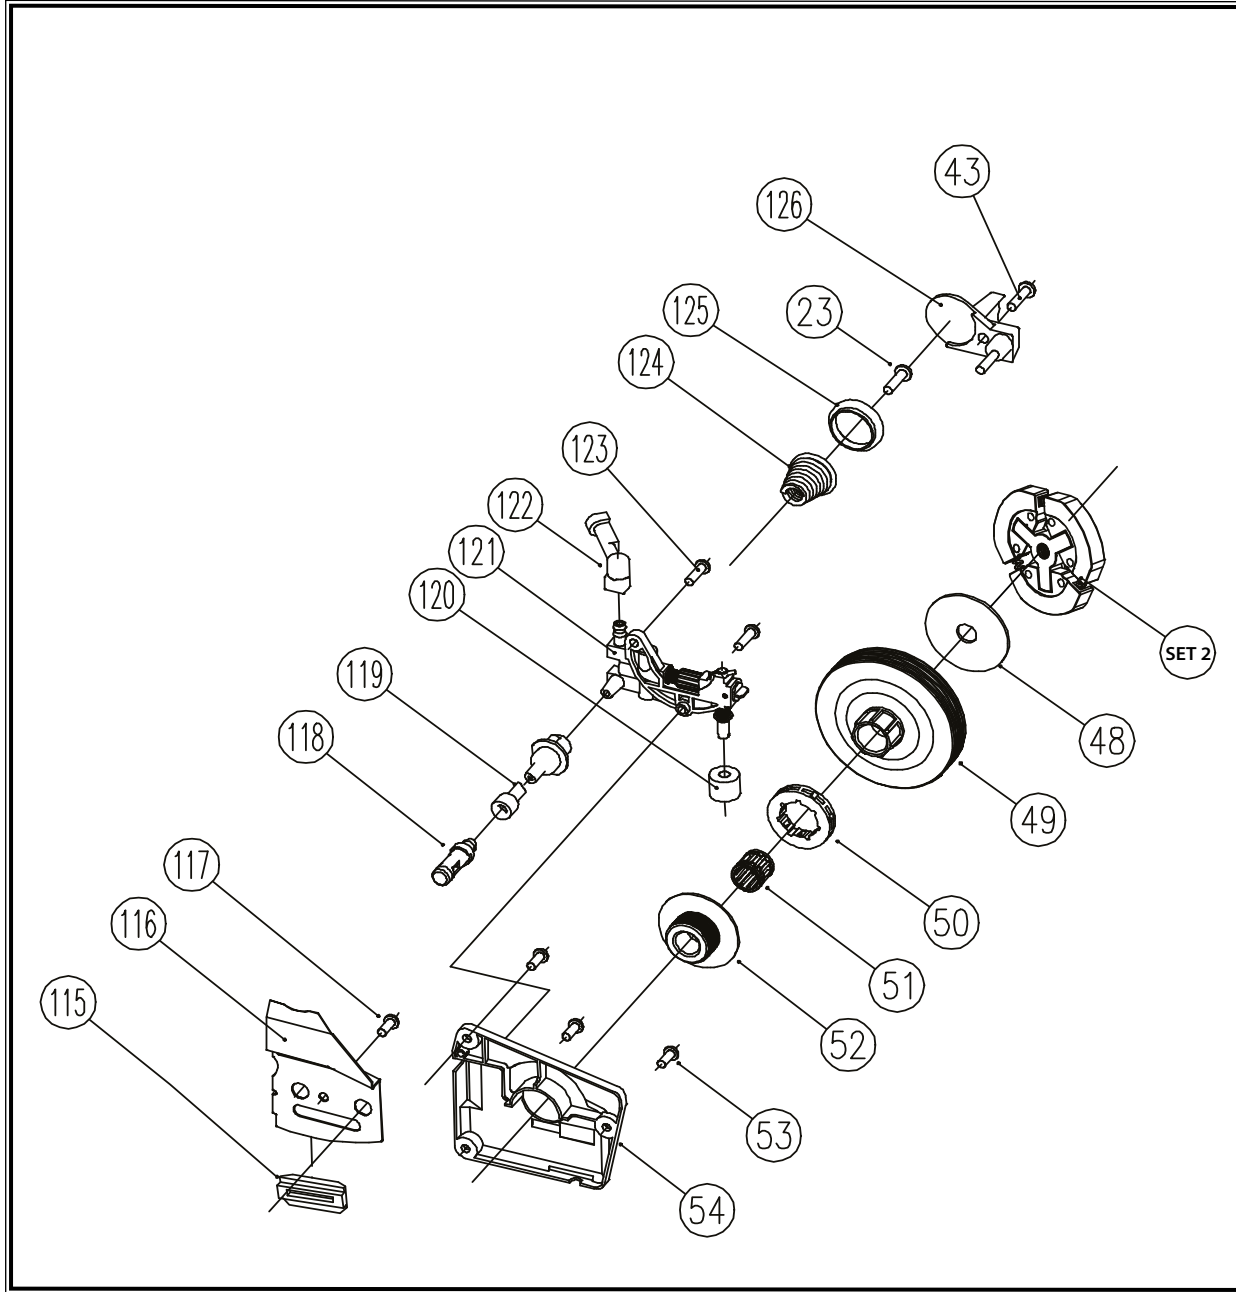

POS.	CODE	DESCRIPTION	QTY
21	A04129	FUEL PAT	1
23	A04271	CROSS RECESSED PAN HEAD SCREW	3
24	A04140	PLUG-PAD (SMALL)	3
55	A04173	OIL SEAL	1
56	A04171	BEARING-NEEDLE 6202	2
57	A04168	CHOKE KNOB DAMPING SEAT	1
58	A04167	CHOKE KNOB DAMPING COVER	1
59	A04166	CHOKE KNOB	1
61	A04165	PAD-RUBBER CUSHIONING (SHORT)	3
62	A04170	PLUG-PAD	1
63	A04208	LOCATING PIN	3
64	A04209	GASKET-CASE	1
78	A04249	SOKET HEAD CAP SCREW	3
79	A04250	RETAINER SWITCH	1
81	A04252	CRANK CASE-LEFT	1
84	A04219	SNAP RING	1
85	A04220	OIL SEAL	1
86	A04221	OIL SEAL PLATE	1
87	A04222	SOKET HEAD CAP SCREW M4X6	2
88	A03926	NUT M8	1
89	A04223	FLYWHEEL	1
90	A04216	SOKET HEAD CAP SCREW M5X30	3
91	A04215	SOKET HEAD CAP SCREW M5X25	2
92	A04254	OIL CAP	1
93	A04255	OIL CAP GASKET	1
<b>SET 1 (21+92+93)</b>	A12568	OIL CAP ASSEMBLY	1

POS.	CODE	DESCRIPTION	QTY
23	A04271	CROSS RECESSED PAN HEAD SCREW	1
43	A04244	SCREW M5X14	1
<b>SET 2</b>	A04177	CLUTCH ASSEMBLY	1
48	A04178	WASHER-CLUTCH	1
49	A04179	DRUM-CLUTCH	1
50	A04230	SPROCKET	1
51	A04180	BEARING-NEEDLE CONROD	1
52	A04181	GEAR-WORM	1
53	A04182	SOKET HEAD CAP SCREW M4X12	3
54	A04183	OIL PUMP COVER PLATE	1
115	A04190	PAD RUGHT	1
116	A04189	PLATE-OIL OUT	1
117	A04263	SOKET HEAD CAP SCREW M4X10	1
118	A04172	OIL FILTER	1
119	A04175	OIL PIPE	1
120	A04174	SPONGE-OIL PUMP	1
121	A04176	OIL PUMP	1
122	A04184	OIL OUTLET-OIL PUMP	1
123	A04264	SCREW M4X14	2
124	A04187	SPRING-DAMPING	1
125	A04186	SPRING-DAMPING SUPPORT	1
126	A04185	PAD	1

POS.	CODE	DESCRIPTION	QTY
60	*	CHAIN 0.325"-1,5mm-78	1
80	A04251	GUIDE BAR COVER	1
161	*	GUIDE BAR 50cm- 0.325" - 1.5mm	1
166	A04024	ALLEN 4	1
167	A04025	PLUG WRENCH	1
168	A04026	SCREDRIVER FOR CARBURETOR ADJUSTMENT	1