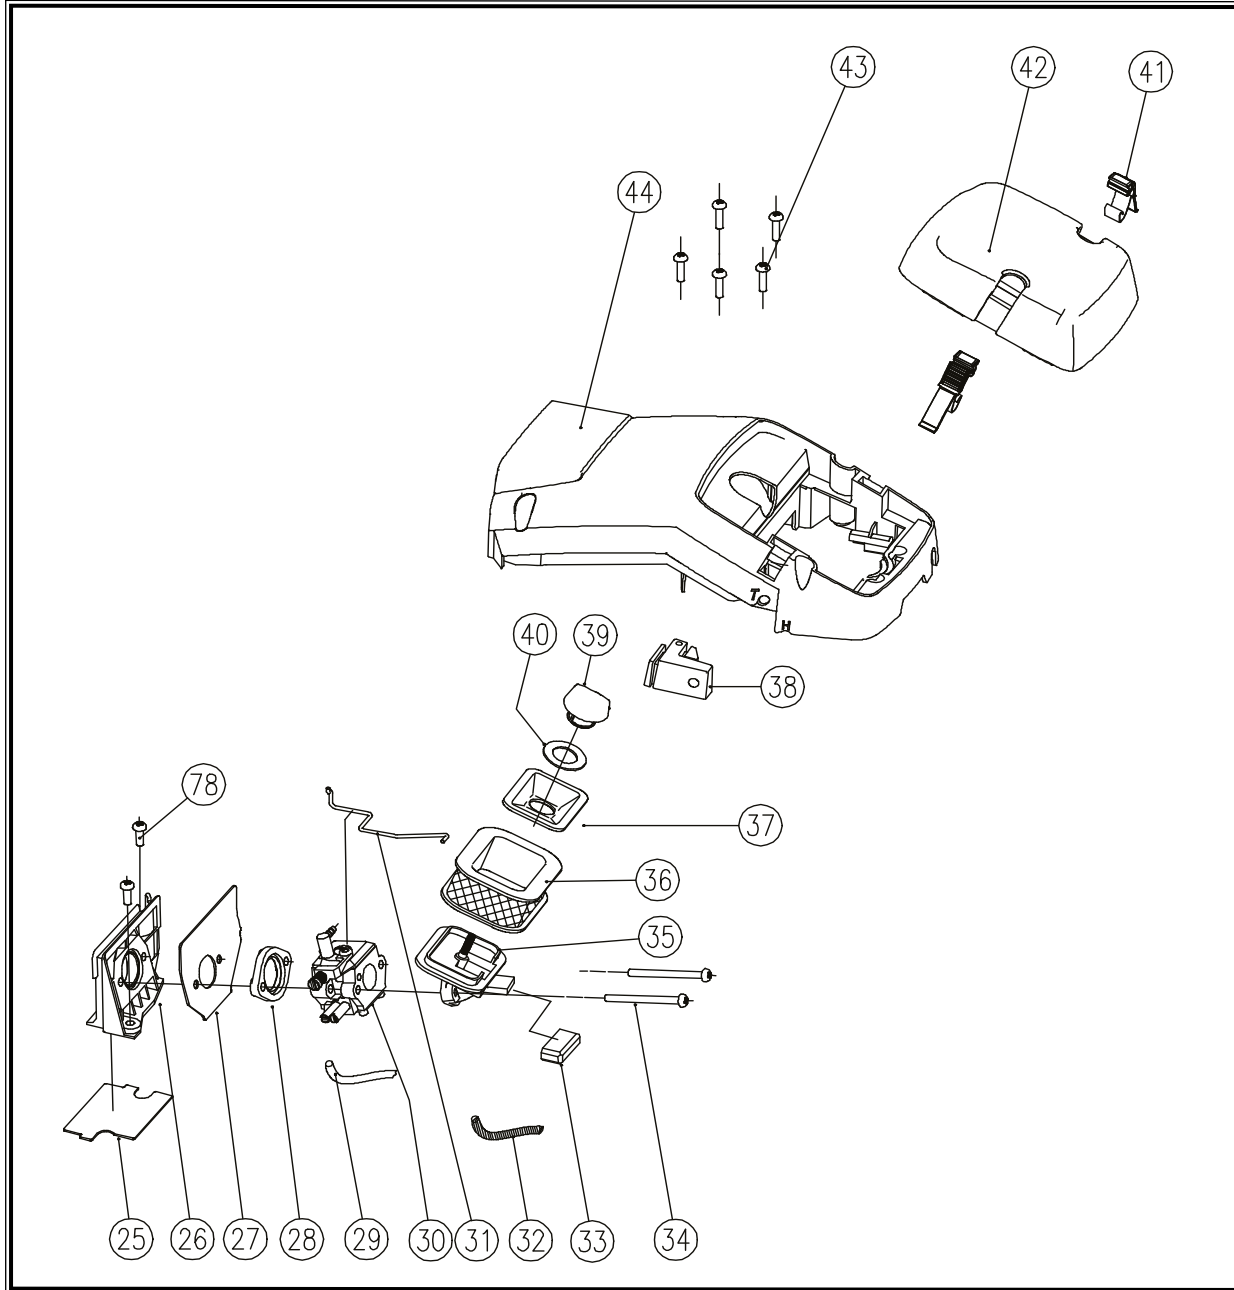

POS.	CODE	DESCRIPTION	QTY
21	A04129	FUEL PAT	1
23	A04271	CROSS RECESSED PAN HEAD SCREW	3
24	A04140	PLUG-PAD (SMALL)	3
55	A04173	OIL SEAL	1
56	A04171	BEARING-NEEDLE 6202	2
57	A04168	CHOKE KNOB DAMPING SEAT	1
58	A04167	CHOKE KNOB DAMPING COVER	1
59	A04166	CHOKE KNOB	1
61	A04165	PAD-RUBBER CUSHIONING (SHORT)	3
62	A04170	PLUG-PAD	1
63	A04208	LOCATING PIN	3
64	A04209	GASKET-CASE	1
78	A04249	SOKET HEAD CAP SCREW	3
79	A04250	RETAINER SWITCH	1
81	A04252	CRANK CASE-LEFT	1
84	A04219	SNAP RING	1
85	A04220	OIL SEAL	1
86	A04221	OIL SEAL PLATE	1
87	A04222	SOKET HEAD CAP SCREW M4X6	2
88	A03926	NUT M8	1
89	A04223	FLYWHEEL	1
90	A04216	SOKET HEAD CAP SCREW M5X30	3
91	A04215	SOKET HEAD CAP SCREW M5X25	2
92	A04254	OIL CAP	1
93	A04255	OIL CAP GASKET	1
<b>SET 1 (21+92+93)</b>	A12568	OIL CAP ASSEMBLY	1

POS.	CODE	DESCRIPTION	QTY
23	A04271	CROSS RECESSED PAN HEAD SCREW	1
43	A04244	SCREW M5X14	1
<b>SET 2</b>	A04177	CLUTCH ASSEMBLY	1
48	A04178	WASHER-CLUTCH	1
49	A04179	DRUM-CLUTCH	1
50	A04230	SPROCKET	1
51	A04180	BEARING-NEEDLE CONROD	1
52	A04181	GEAR-WORM	1
53	A04182	SOKET HEAD CAP SCREW M4X12	3
54	A04183	OIL PUMP COVER PLATE	1
115	A04190	PAD RUGHT	1
116	A04189	PLATE-OIL OUT	1
117	A04263	SOKET HEAD CAP SCREW M4X10	1
118	A04172	OIL FILTER	1
119	A04175	OIL PIPE	1
120	A04174	SPONGE-OIL PUMP	1
121	A04176	OIL PUMP	1
122	A04184	OIL OUTLET-OIL PUMP	1
123	A04264	SCREW M4X14	2
124	A04187	SPRING-DAMPING	1
125	A04186	SPRING-DAMPING SUPPORT	1
126	A04185	PAD	1

POS.	CODE	DESCRIPTION	QTY
60	*	CHAIN 0.325"-1,5mm-78	1
80	A04251	GUIDE BAR COVER	1
161	*	GUIDE BAR 50cm- 0.325" - 1.5mm	1
166	A04024	ALLEN 4	1
167	A04025	PLUG WRENCH	1
168	A04026	SCREDRIVER FOR CARBURETOR ADJUSTMENT	1