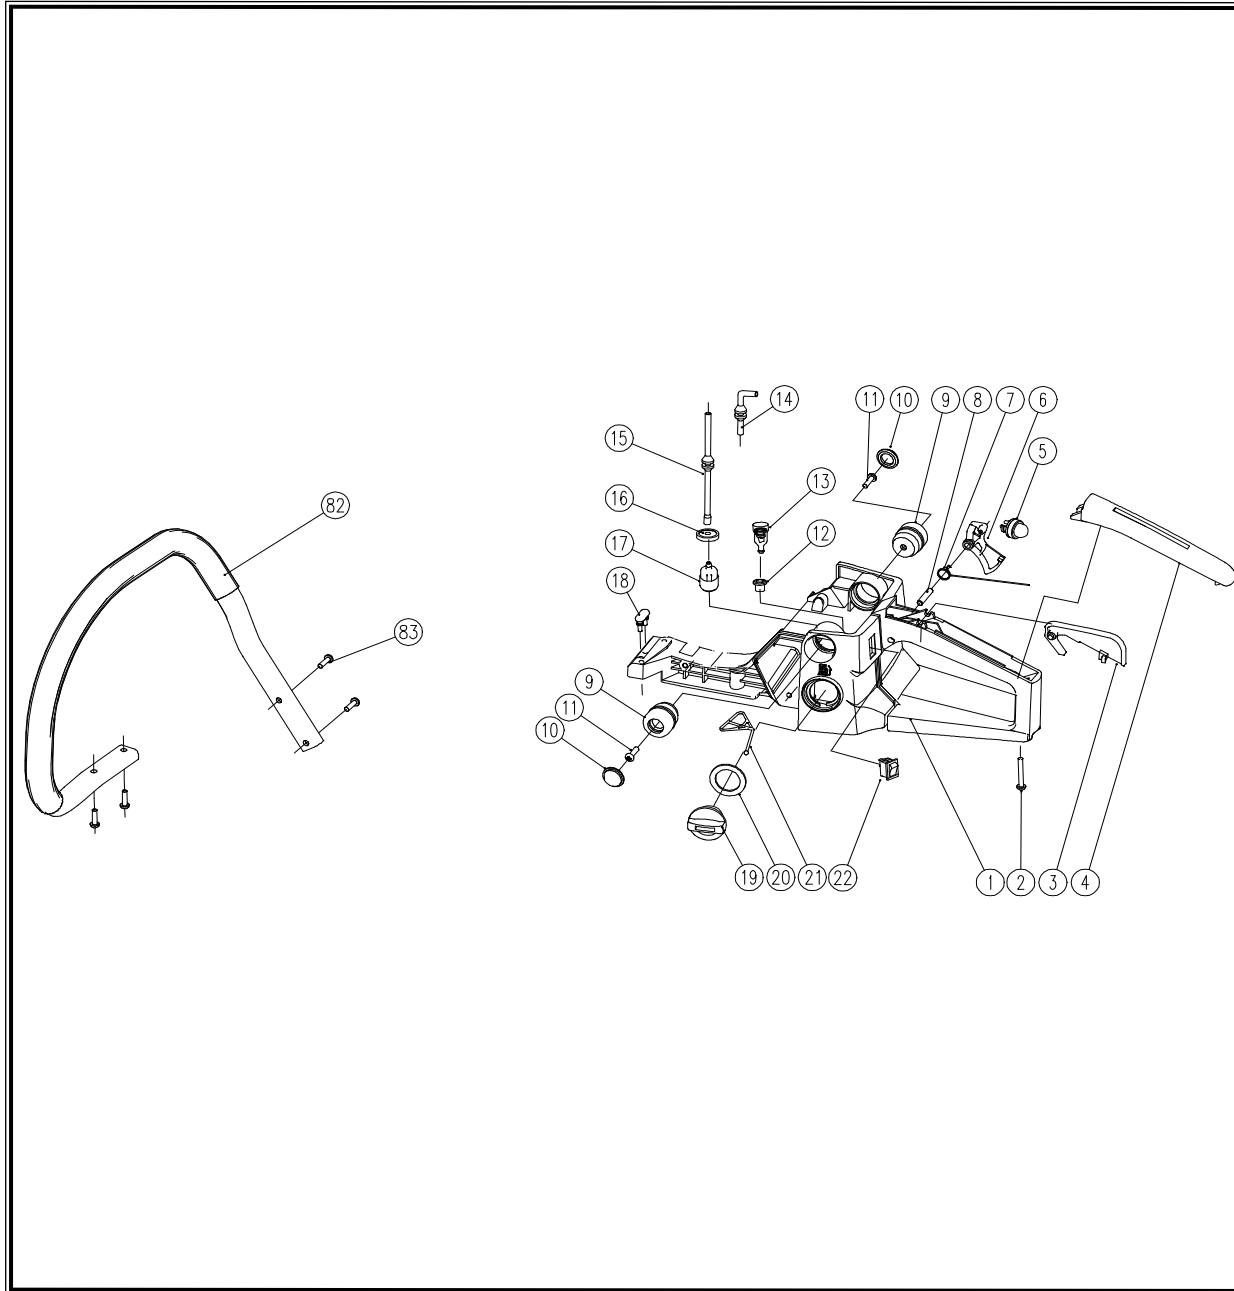

POS.	CODE	DESCRIPTION	QTY
1	A04231	FUEL TANK	1
2	A04272	CROSS RECESSED PAN HEAD SCREWST4.8X19	1
3	A04137	LEVER-SAFETY TRIGGER	1
4	A04232	COVER-REAR HANDLE	1
5	A03965	OIL PRIMER	1
6	A04138	TRIGGER SAFETY	1
7	A04000	SPRING-TRIGGER	1
8	A04049	PIN-TRIGGER 6X28	1
9	A04139	PAD-RUBBER CUSHIONING (LONG)	2
10	A04233	PLUG-PAD (BIG)	2
11	A04133	SCREW L30	2
12	A03979	BALANCER SUPPORT	1
13	A03980	BALANCER SUPPORT	1
14	A04142	OIL RETURN PIPE	1
15	A04234	FUEL PIPE	1
16	A04235	FUEL FILTER SPRING	1
17	A04143	FUEL FILTER	1
18	A04135	SHOCK-REDUCING RUBBER (DUPLES NAIL)	1
19	A04131	FUEL CAP	1
20	A04236	O SHAPE GASKET	1
21	A04129	LINKER	1
22	A03997	SWITCH	1
82	A04253	HANDLE	1
83	A04271	SCREW ST4.8X16	4