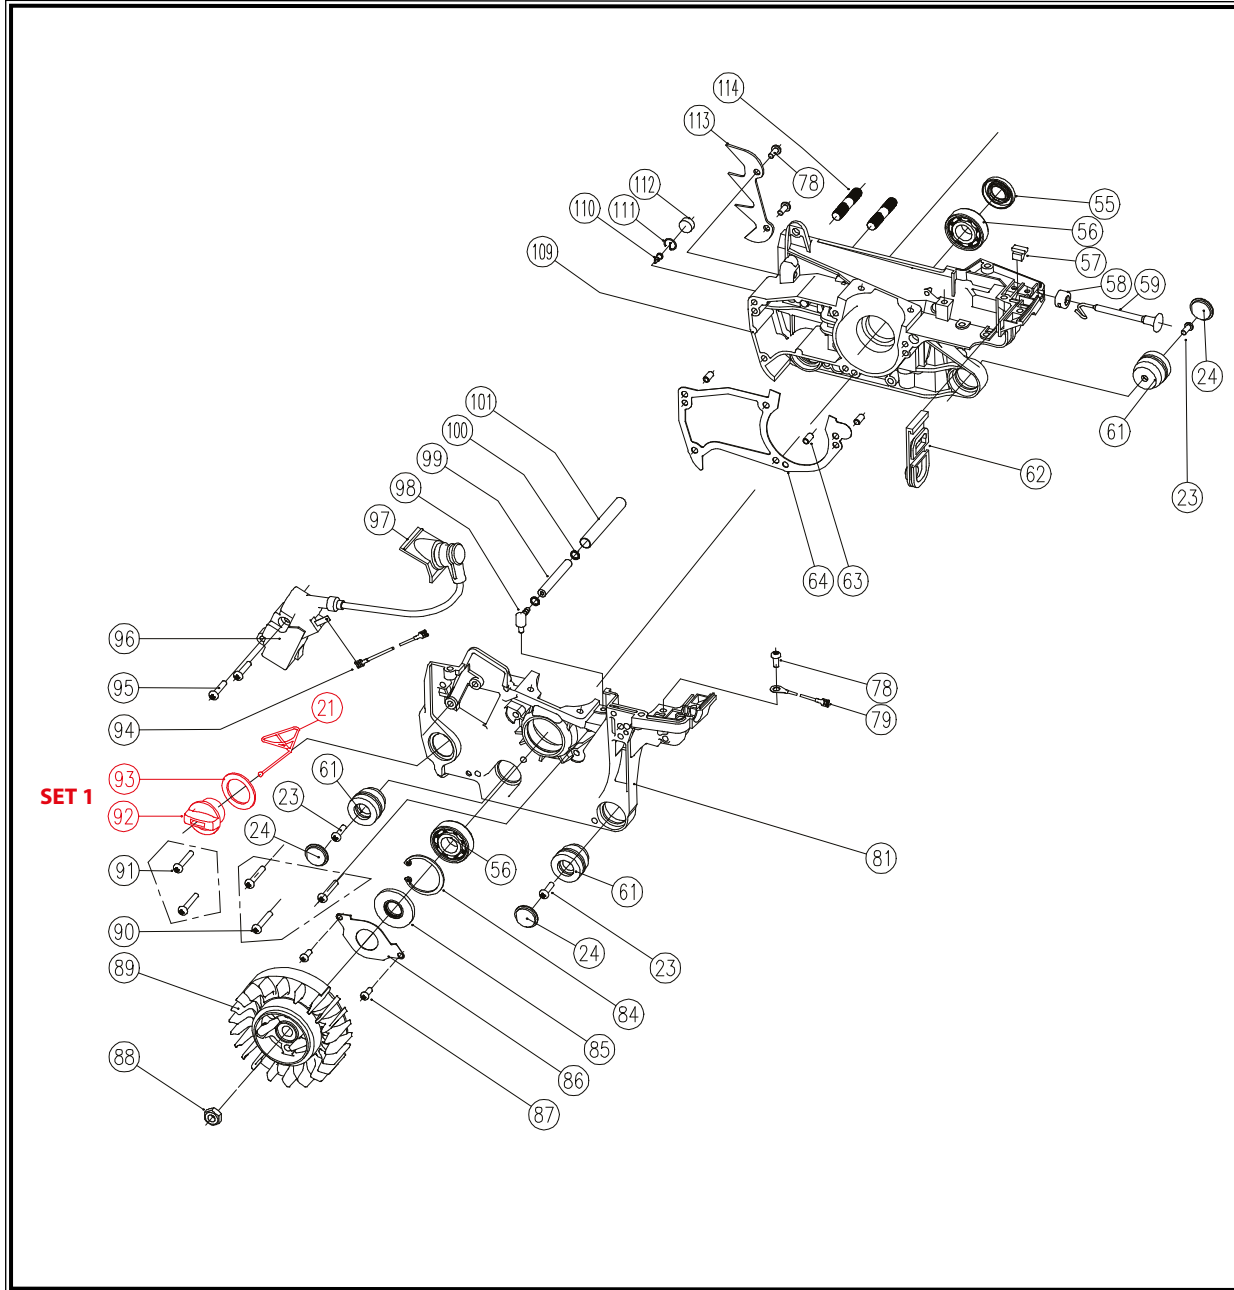

POS.	CODE	DESCRIPTION	QTY
21	A04129	FUEL PAT	1
23	A04271	CROSS RECESSED PAN HEAD SCREW	3
24	A04140	PLUG-PAD (SMALL)	3
55	A04173	OIL SEAL	1
56	A04171	BEARING-NEEDLE 6202	2
57	A04168	CHOKE KNOB DAMPING SEAT	1
58	A04167	CHOKE KNOB DAMPING COVER	1
59	A04166	CHOKE KNOB	1
61	A04165	PAD-RUBBER CUSHIONING (SHORT)	3
62	A04170	PLUG-PAD	1
63	A04208	LOCATING PIN	3
64	A04209	GASKET-CASE	1
78	A04249	SOKET HEAD CAP SCREW	3
79	A04250	RETAINER SWITCH	1
81	A04252	CRANK CASE-LEFT	1
84	A04219	SNAP RING	1
85	A04220	OIL SEAL	1
86	A04221	OIL SEAL PLATE	1
87	A04222	SOKET HEAD CAP SCREW M4X6	2
88	A03926	NUT M8	1
89	A04223	FLYWHEEL	1
90	A04216	SOKET HEAD CAP SCREW M5X30	3
91	A04215	SOKET HEAD CAP SCREW M5X25	2
92	A04254	OIL CAP	1
93	A04255	OIL CAP GASKET	1
<b>SET 1 (21+92+93)</b>	A12568	OIL CAP ASSEMBLY	1

POS.	CODE	DESCRIPTION	QTY
23	A04271	CROSS RECESSED PAN HEAD SCREW	1
43	A04244	SCREW M5X14	1
<b>SET 2</b>	A04177	CLUTCH ASSEMBLY	1
48	A04178	WASHER-CLUTCH	1
49	A04179	DRUM-CLUTCH	1
50	A04230	SPROCKET	1
51	A04180	BEARING-NEEDLE CONROD	1
52	A04181	GEAR-WORM	1
53	A04182	SOKET HEAD CAP SCREW M4X12	3
54	A04183	OIL PUMP COVER PLATE	1
115	A04190	PAD RUGHT	1
116	A04189	PLATE-OIL OUT	1
117	A04263	SOKET HEAD CAP SCREW M4X10	1
118	A04172	OIL FILTER	1
119	A04175	OIL PIPE	1
120	A04174	SPONGE-OIL PUMP	1
121	A04176	OIL PUMP	1
122	A04184	OIL OUTLET-OIL PUMP	1
123	A04264	SCREW M4X14	2
124	A04187	SPRING-DAMPING	1
125	A04186	SPRING-DAMPING SUPPORT	1
126	A04185	PAD	1