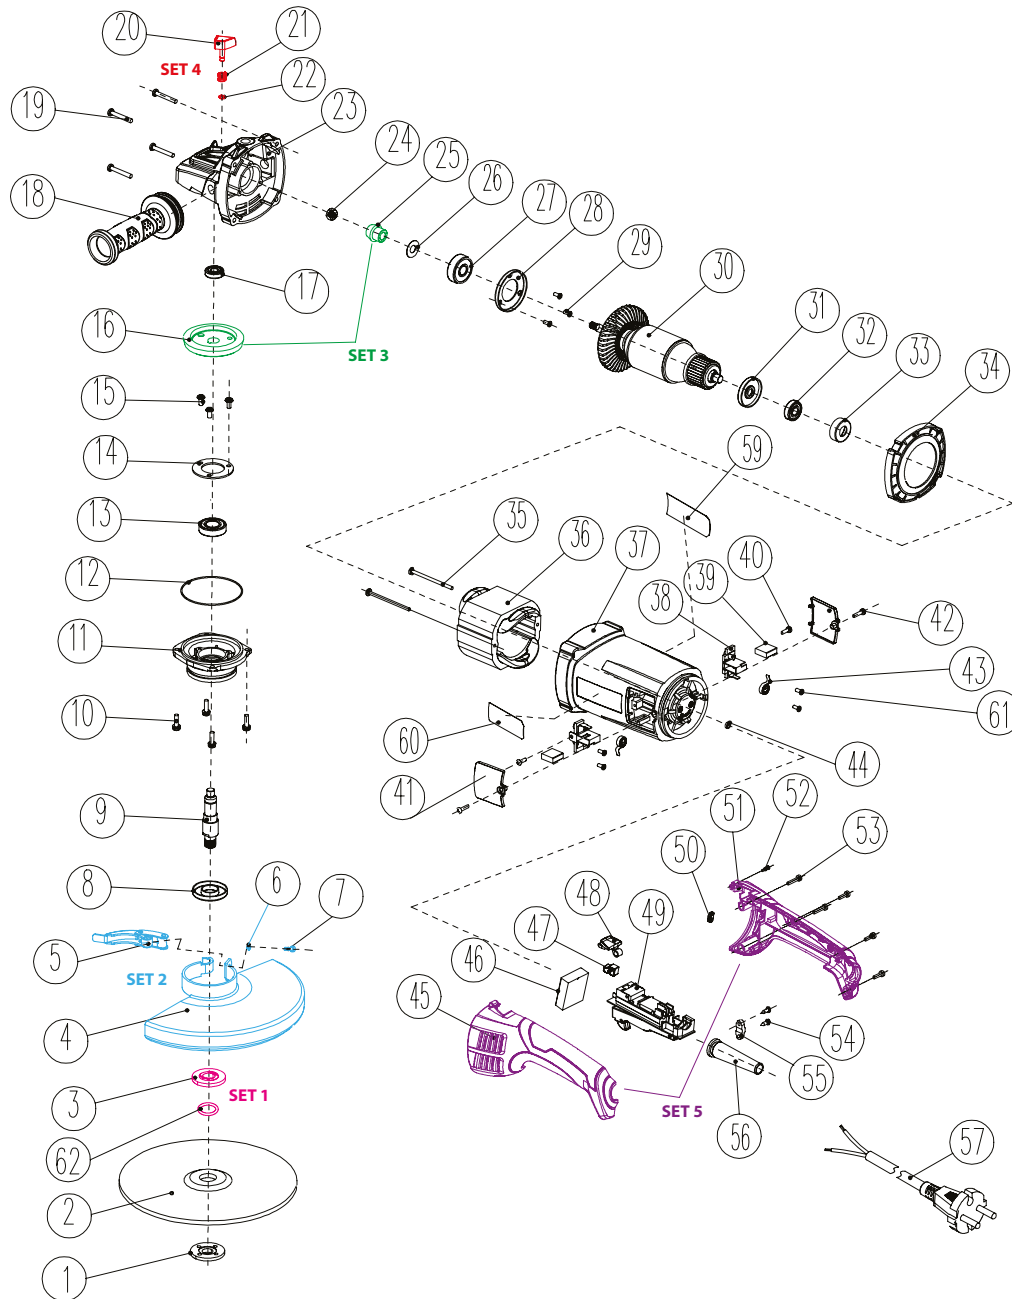

POS.	CODE	DESCRIPTION	QTY
1	A03375	CLAMP NUT	1
2		GRINDING DISC	1
	SET 1 (3+62)	DISC FLANGE WITH O-RING	1
	SET 2 (4-7)	WHEEL GUARD 230mm	1
8	A03378	DUST COVER	1
9	A03379	OUTPUT SHAFT	1
10	A03380	SCREW M5X16	4
11	A03381	GEAR BOX COVER	1
12	A03382	O RING	1
13	44166	BEARING 6003-2RS	1
14	A03383	BEARING COVER	1
15	A03384	SCREW M5x10	3
	SET 3 (16+25)	GEARS	1
17	39620	BEARING 609-2RS	1
18	A03386	HANDLE	1
19	A03387	SCREW ST5X30	4
	SET 4 (20-22)	SPINDLE LOCK BUTTON SET	1
23	A03389	GEAR BOX	1
24	A03390	SQUARE NUT	1
26	A03391	OILPROOF WASHER	1
27	A03074	BEARING 6301-2RS	1
28	A03392	BEARING COVER	1
29	A03393	SCREW M4X10	3
30	A03394	ROTOR	1
31	A03395	DUSTPROOF PLATE	1
32	39624	BEARING 6000-2RS	1
33	A03396	BEARING SLEEVE	1

POS.	CODE	DESCRIPTION	QTY
34	A03397	FAN BAFFLE	1
35	A03398	SCREW ST4X70	2
36	A03399	STATOR	1
37	A03400	HOUSING	1
38	A03401	CARBON BRUSH HOLDER	2
39	A03402	CARBON BRUSH SET	1
40	A03403	SCREW ST4X10	4
41	A03404	CARBON BRUSH COVER	2
42	A03405	SCREW ST4X14	5
43	A03406	SPRING	2
44	A03408	CABLE TIE	1
SET 5 (45+51)	A03409	LEFT + RIGHT HANDLE	1
46	A03410	SOFT START CONTROL	1
47	A03411	ROTATING BUTTON FASTENER	1
48	A03412	PUSH BOTTON	1
49	A03413	SWITCH	1
50	A03414	FIXED HANDLE PART	1
52	A03415	SCREW ST2.9X8	1
53	A03416	SCREW ST4.2X16	2
54	A03417	SCREW ST4.2X12	2
55	A03418	LEAD PLATE	1
56	A03419	POWER CORD SLEEVE	1
57	40754	POWER CORD	1
59	A03420	RATING LABEL	1
60	A03421	BRAND LABEL	1
61	A03407	SCREW ST4X10	2