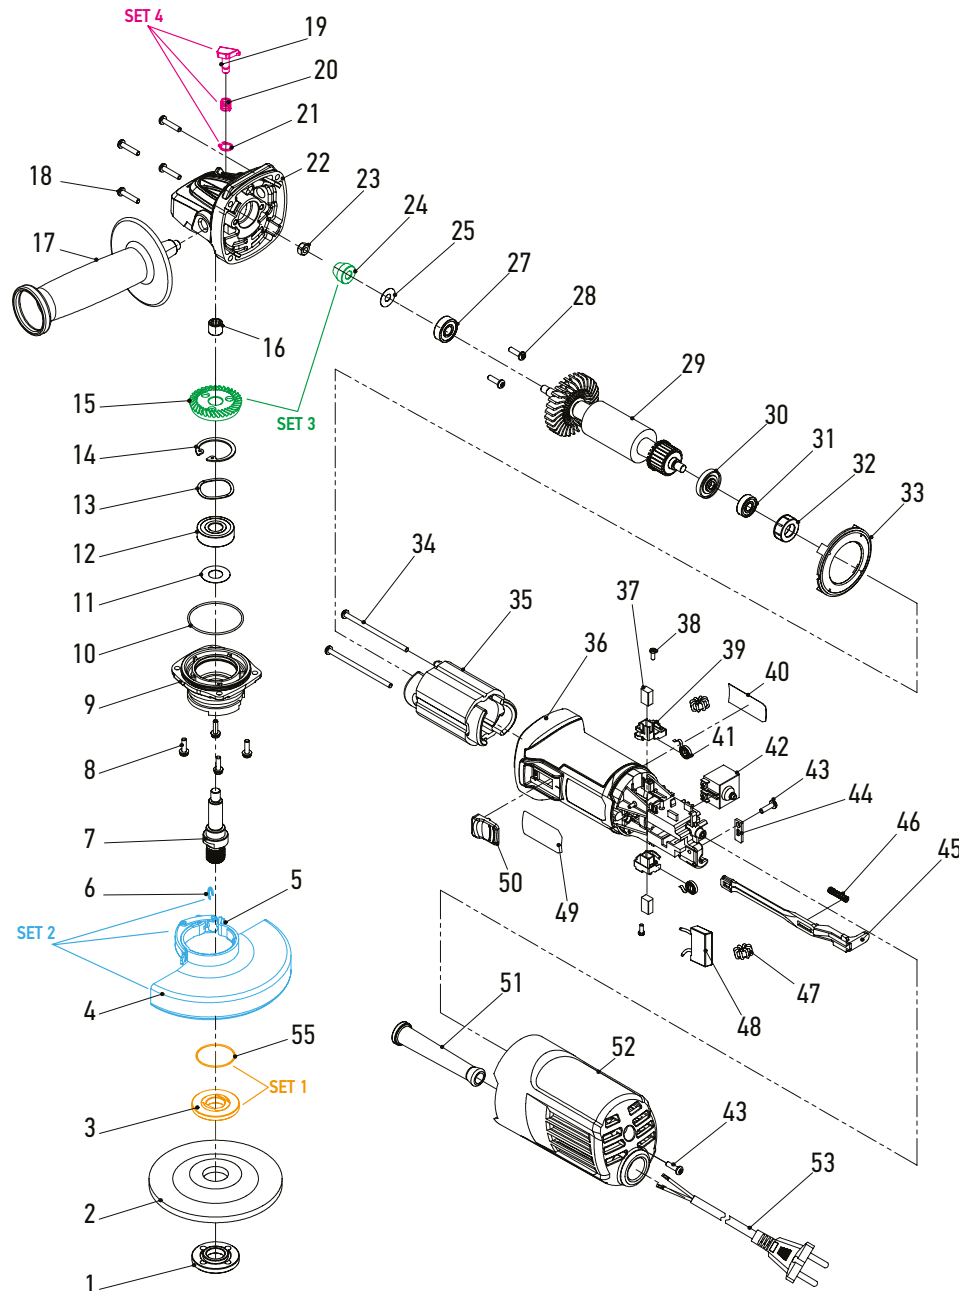

POS.	CODE	DESCRIPTION	QTY
1	A03306	CLAMP NUT	1
2		GRINDING DISC 125mm	1
SET 1 (3+55)	A03307	DISC FLANGE (WITH O-RING)	1
SET 2 (4-6)	A03308	WHEEL GUARD 125mm ASSEMBLY	1
7	A03309	OUTPUT SHAFT	1
8	A03310	SCREW M4X14	4
9	A03311	GEAR BOX COVER	1
10	A03312	O RING	1
11	A03313	CIRCULAR WASHER	1
12	39625	BEARING 6201-2RS	1
13	A03314	WAVE WASHER	1
14	A03315	CIRCLIP	1
SET 3 (15+24)	A03316	SET GEARS	1
16	A03317	NEEDLE BEARING	1
17	A03318	HANDLE	1
18	A03319	SCREW ST4.2X22	4
SET 4 (19-21)	A03320	SPINDLE LOCK BUTTON SET	1
22	A03321	GEAR BOX	1
23	A03322	SQUARE NUT M6X5	1
25	A03323	OILPROOF WASHER	1
27	39619	BEARING 608-2RS	1
28	A03324	SCREW M4x8	2
29	A03325	ROTOR	1

POS.	CODE	DESCRIPTION	QTY
30	A03326	DUSTPROOF PLATE	1
31	39618	BEARING 607-2RS	1
32	A03327	BEARING SLEEVE	1
33	A03328	FAN BAFFLE	1
34	A03329	SCREW ST4X70	2
35	A03330	STATOR	1
36	A03331	HOUSING	1
37	A03332	CARBON BRUSH SET	1
38	A03333	SCREW ST3X8	2
39	A03334	CARBON BRUSH HOLDER	2
40	A03335	SPRING	2
41	A03336	RATING LABEL	1
42	A03337	SWITCH	1
43	A03338	SCREW ST4.2X14	2
44	A03339	LEAD PLATE	1
45	A03340	SWITCH PUSH ROD	1
46	A03341	SPRING	1
47	A03342	INDUCTANCE	2
48	44039	CAPACITOR	1
49	A03344	BRAND LABEL	1
50	A03345	SWITCH BUTTON	1
51	A03346	POWER CORD SLEEVE	1
52	A03347	REAR HOUSING	1
53	39387	POWER CORD	1