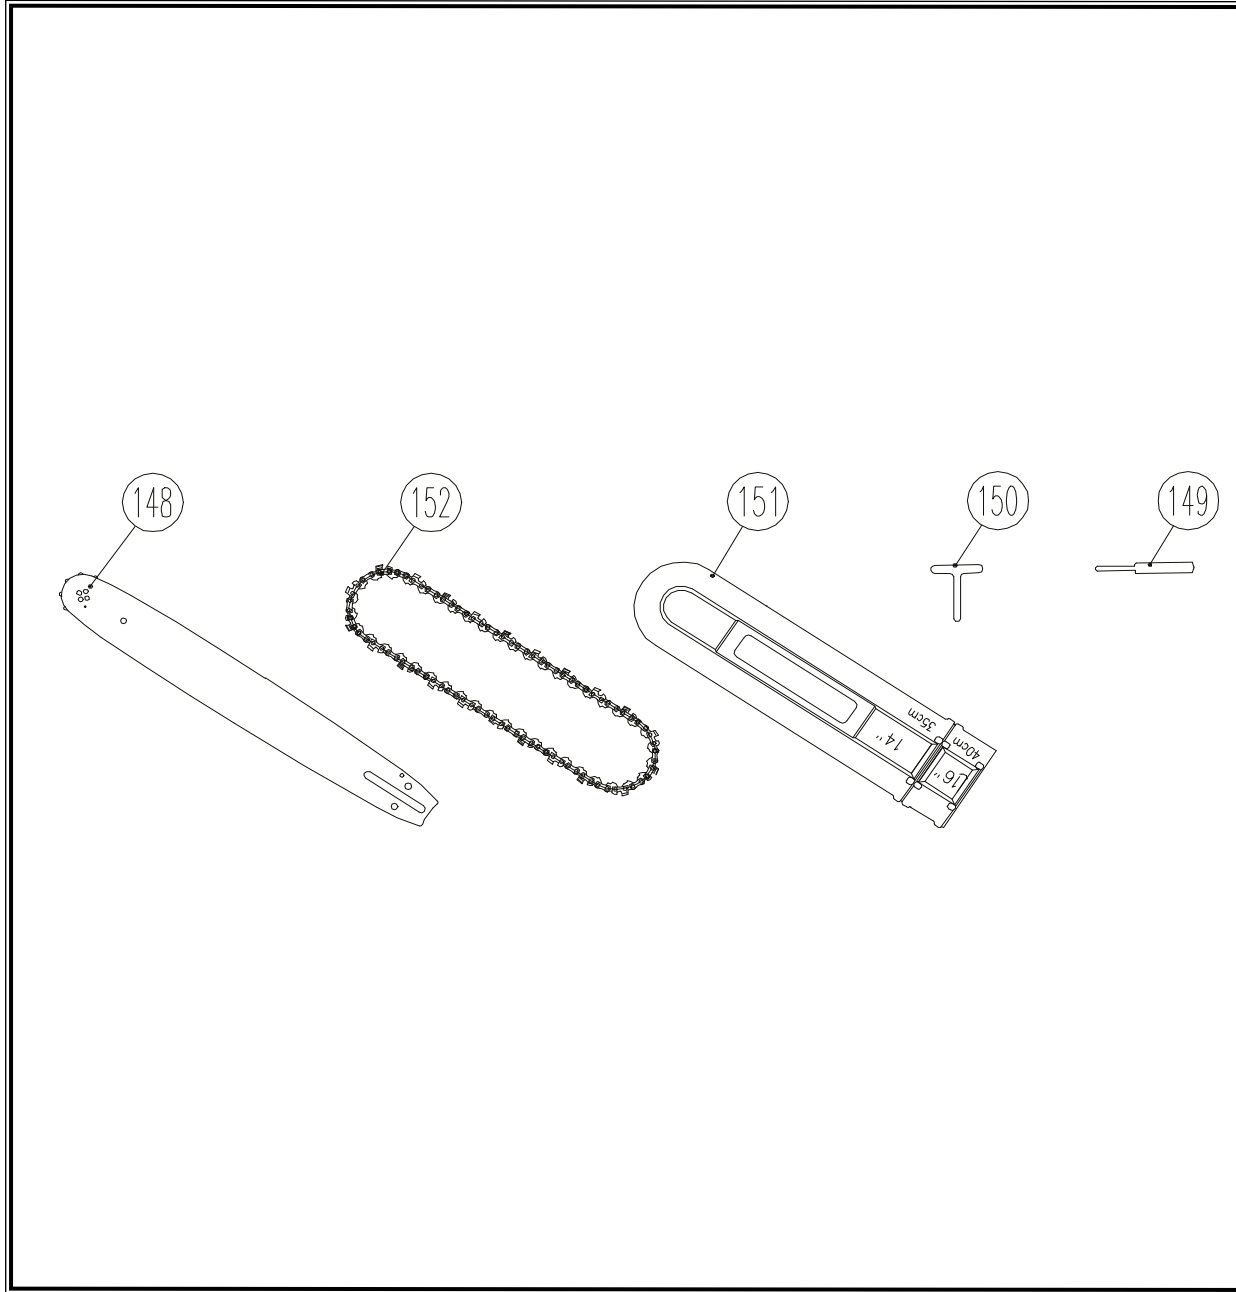

POS.	CODE	DESCRIPTION	QTY
148	*	BAR 40cm - 3/8" - 1.3mm	1
149	A04026	SCREW DRIVER	1
150	A04025	SPARK PLUG WRENCH	1
151	A04125	GUIDE BAR COVER	1
152	*	CHAIN 3/8"-1,3mm - 57	1

* MORE DETAILS TO OUR CATALOGUE