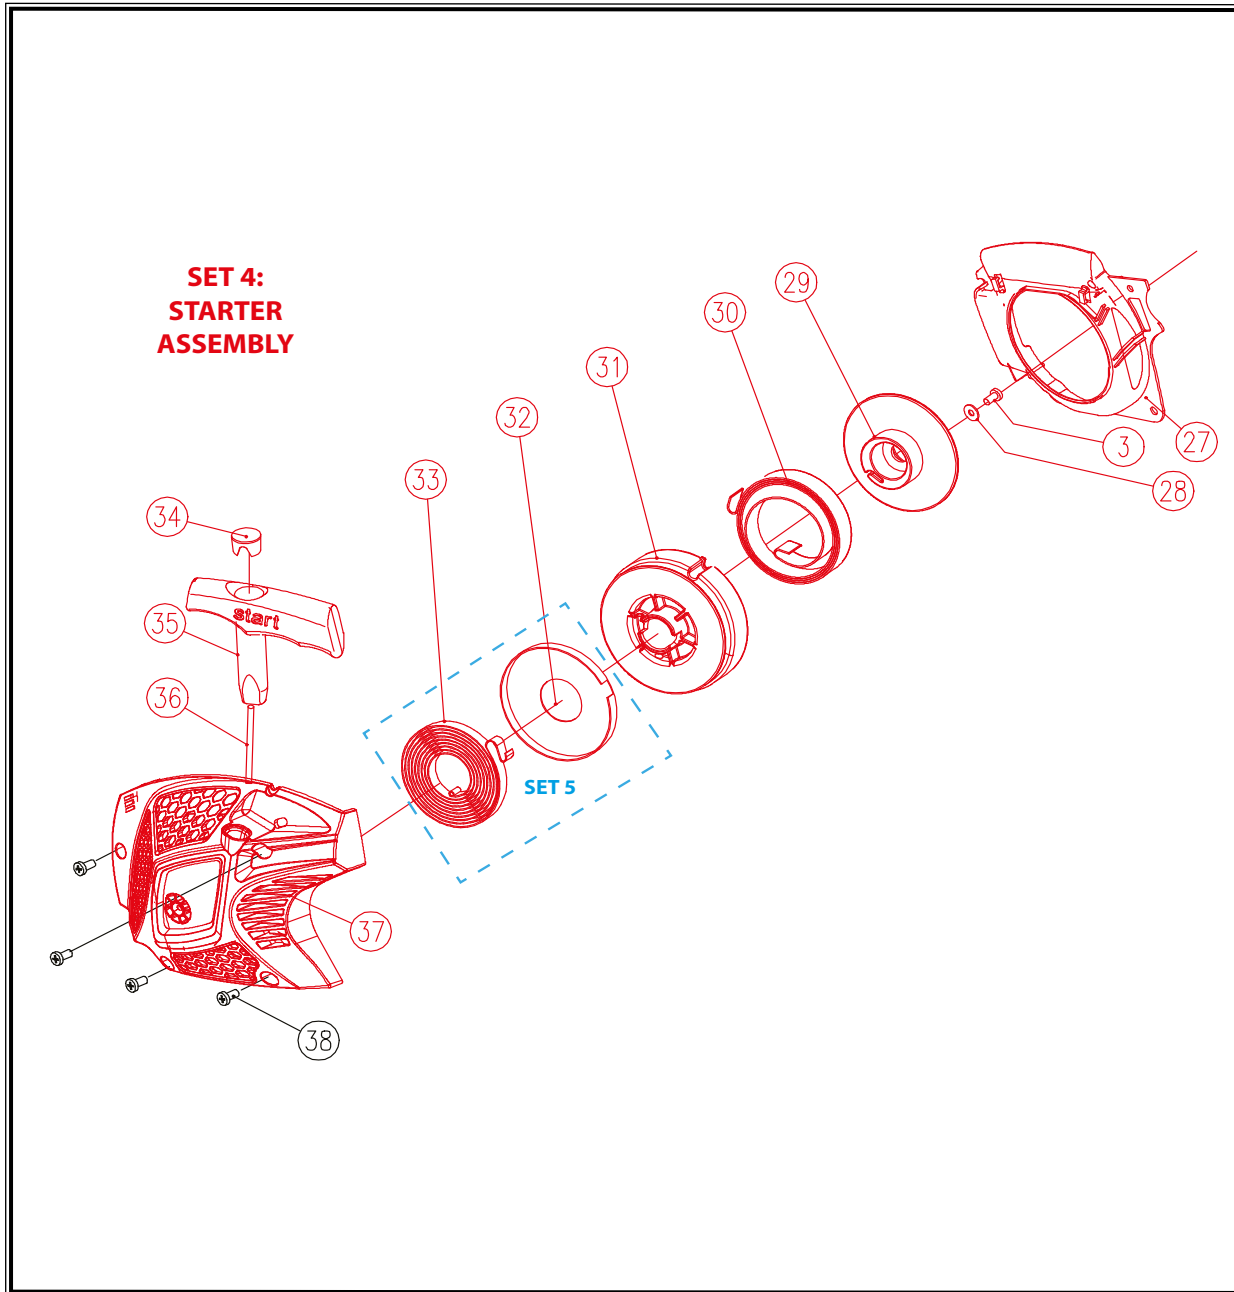

POS.	CODE	DESCRIPTION	QTY
SET 4	A12560	STARTER ASSEMBLY	1
3	A04040	INNER PLUM - BLOSSOM SCREW ST4.8X16	1
27	A04056	BAFFLE-FAN	1
28	A04315	FLAT GASKET-PULLEY	1
29	A04316	PULLRY-STARTER COVER	1
30	A04317	SPRING-STARTER	1
31	A04318	PULLEY-STARTER	1
SET 5 (32+33)	A04320	RESET SPRING-STARTER ASSEMBLY	1
34	A04321	COVER-ROPE	1
35	A04322	STARTER HANDLE	1
36	A04323	STARTER ROPE	1
37	A04324	STARTER COVER	1
38	A04325	INNER PLUM-BLOSSOM SCREW ST4.8x19	4