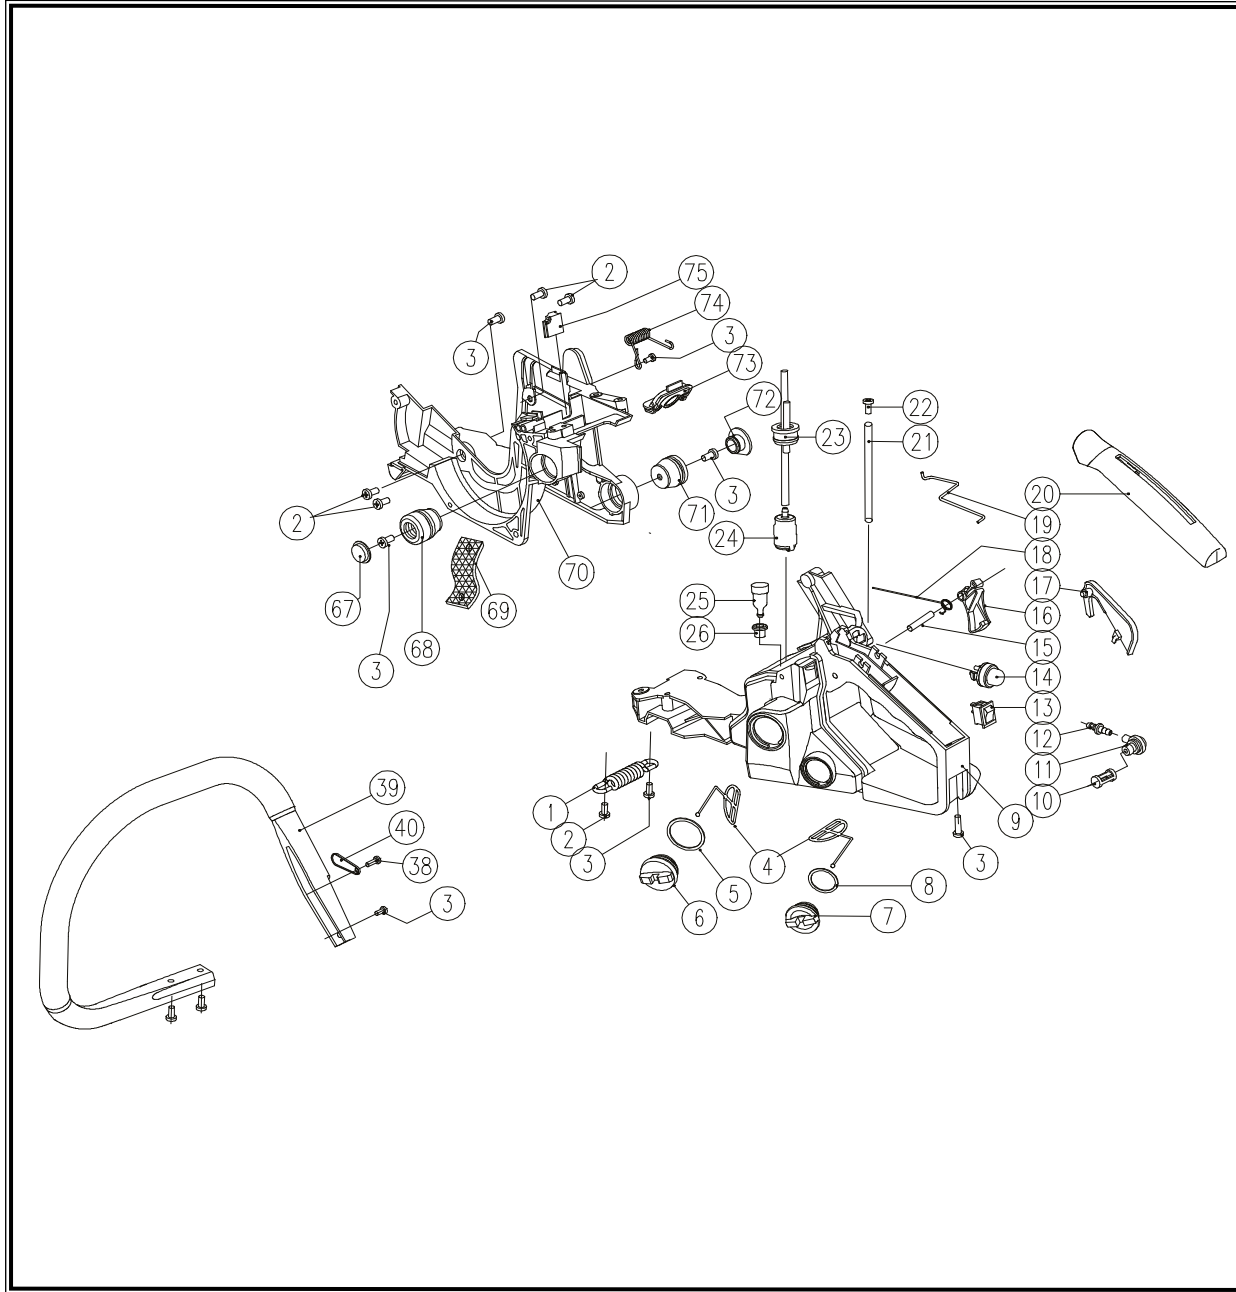

POS.	CODE	DESCRIPTION	QTY
3	A04040	SCREW ST4.8*16	1
76	A04068	WASHER M5	2
77	A04069	HEX. NUT M5	2
78	A04070	MUFFLER	1
79	A04071	MUFFLER GASKET	1
80	A04072	SCREW M5X60	2
81	A04073	CYLINDER 40,5mm	1
82	A03929	INNER HEXAGON SCREW M5X20	4
83	A03934	SPARK PLUG	1
84	A04074	AIR INTAKE GASKET	1
85	A04075	AIR INTAKE	1
86	A04076	CARBURETOR GASKET	1
87	A04077	CARBURETOR	1
88	A04078	INLET ELBOW	1
89	A04079	CARBURETOR SCREW PIPE BRANCH	2
90	A04080	INNER PLUM-SHAPED SCREW M4X70	2
91	A04081	FUEL PRIMER INLET PIPE	1
92	A04082	FUEL-OUT SPRING	1
111	A04097	BEARDING NEEDLE	1
112	A04351	PISTON PIN	1
113	A04098	CYLINDER GASKET	1
114	A04352	PISTON RING	1
115	A04353	PISTON 40,5mm	1
116	A04354	PISTON RING-SNAP	2
117	A04099	BEARING RETAINER	2
118	A04100	CRANK SHAFT ASSEMBLY	1
119	A03922	KEY	1

POS.	CODE	DESCRIPTION	QTY
2	A03943	SCREW M5X14	1
93	A04083	CLUTCH DRUM	1
94	A03962	NEEDLE BEARING	1
95	A04084	WORM GEAR	1
96	A03958	SCREW M4X14	4
97	A04085	COVER-OIL PUMP	1
98	A04086	SWITCH LINE	1
99	A04087	THERMAL SLEEVE	1
100	A04088	OUTLET PIPE-OIL	1
101	A04089	OIL VALVE VENT	1
102	A03956	WORM GEAR WASHER	1
103	A04090	SCREW M4X10	1
104	A04091	OIL OUTLET PLATE	1
105	A04092	SCREW M5X30	4
106	A04093	STUD DOUBLE END BOLT (LONGER)	1
107	A04094	STUD DOUBLE END BOLT (SHORTER)	1
108	A03977	SPIKE	1
109	A04095	PIN	3
110	A04096	BEARING 6201	2
120	A04101	SWITCH OFF LINE	1
121	A04102	IGNITION COIL	1
122	A04103	SCREW M4X14	2
123	A03926	FLANGE NUT M8	1
124	A04104	FLYWHEEL	1
125	A04105	OIL SEAL 12X22X7	1
126	A04106	LEFT CRANK CASE	1
127	A04107	CRANK CASE GASKET	1

POS.	CODE	DESCRIPTION	QTY
128	A04108	RETAINER RING	1
129	A04109	RIGHT CRAKE CASE	1
130	A04110	CHAIN CATCHER	1
131	A04111	OIL SEAL 12X32X5X5	1
132	A04112	SCREW M5X32	1
133	A04113	OIL INLET PIPE	1
134	A03957	OIL PUMP	1
135	A04114	CLUTCH WASHER	1
SET 1	A04177	CLUTCH	1