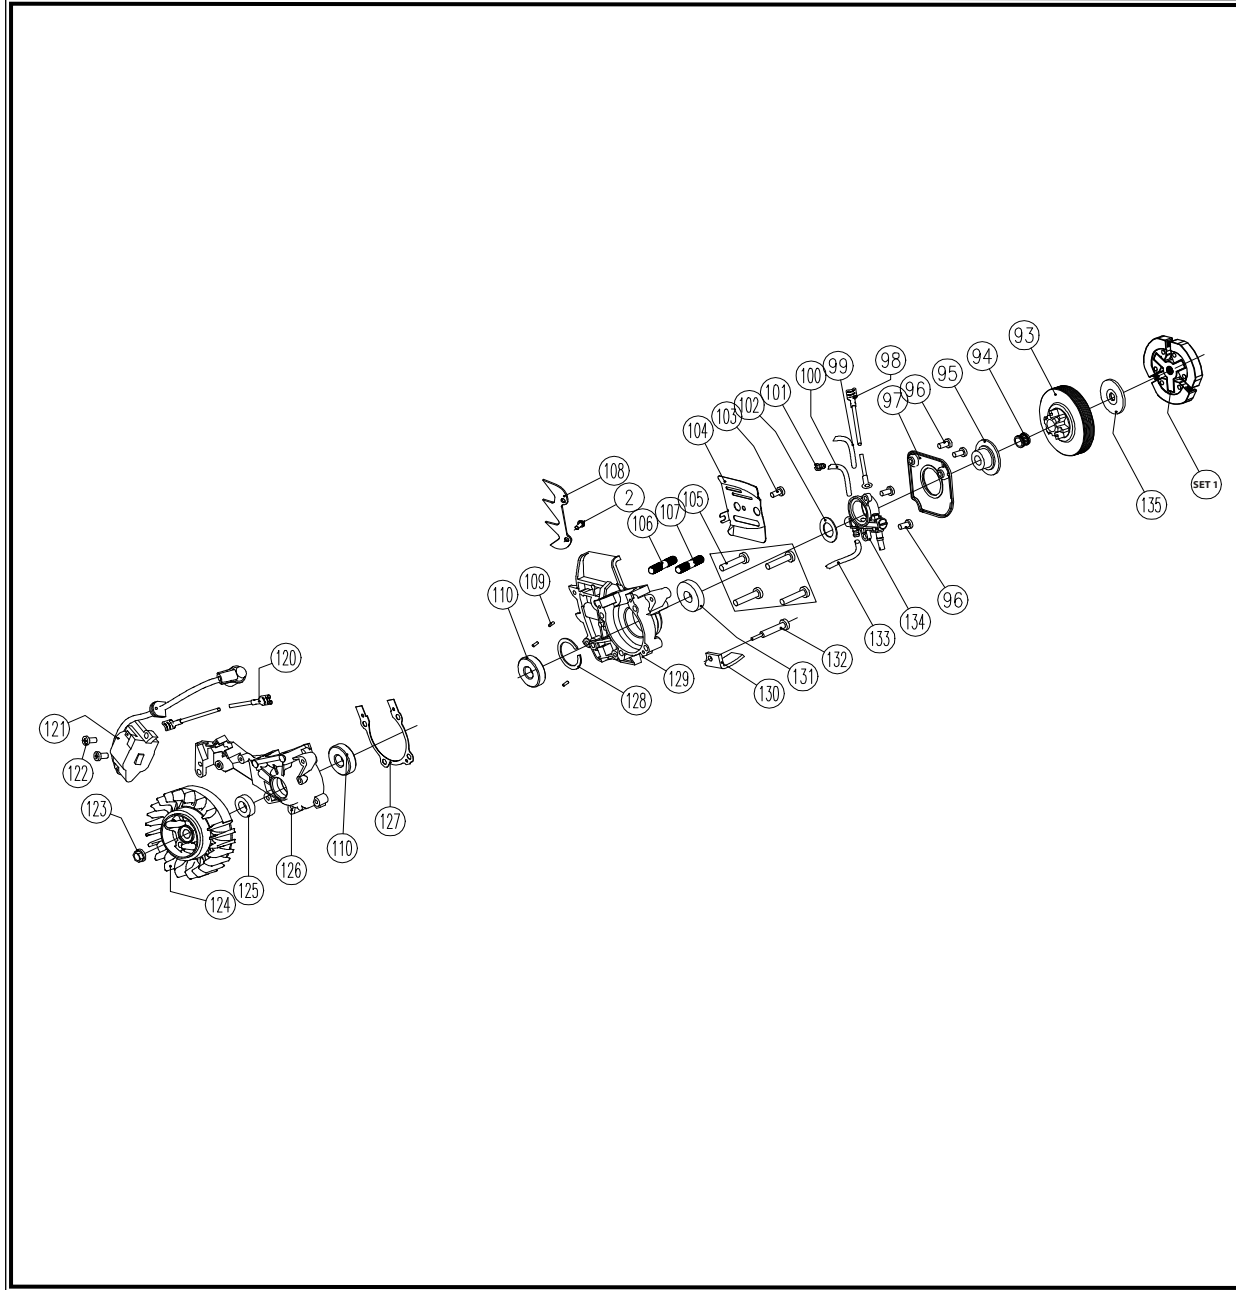

POS.	CODE	DESCRIPTION	QTY
3	A04040	SCREW ST4.8*16	1
76	A04068	WASHER M5	2
77	A04069	HEX. NUT M5	2
78	A04070	MUFFLER	1
79	A04071	MUFFLER GASKET	1
80	A04072	SCREW M5X60	2
81	A04073	CYLINDER 40,5mm	1
82	A03929	INNER HEXAGON SCREW M5X20	4
83	A03934	SPARK PLUG	1
84	A04074	AIR INTAKE GASKET	1
85	A04075	AIR INTAKE	1
86	A04076	CARBURETOR GASKET	1
87	A04077	CARBURETOR	1
88	A04078	INLET ELBOW	1
89	A04079	CARBURETOR SCREW PIPE BRANCH	2
90	A04080	INNER PLUM-SHAPED SCREW M4X70	2
91	A04081	FUEL PRIMER INLET PIPE	1
92	A04082	FUEL-OUT SPRING	1
111	A04097	BEARDING NEEDLE	1
112	A04351	PISTON PIN	1
113	A04098	CYLINDER GASKET	1
114	A04352	PISTON RING	1
115	A04353	PISTON 40,5mm	1
116	A04354	PISTON RING-SNAP	2
117	A04099	BEARING RETAINER	2
118	A04100	CRANK SHAFT ASSEMBLY	1
119	A03922	KEY	1

POS.	CODE	DESCRIPTION	QTY
2	A03943	SCREW M5X14	1
93	A04083	CLUTCH DRUM	1
94	A03962	NEEDLE BEARING	1
95	A04084	WORM GEAR	1
96	A03958	SCREW M4X14	4
97	A04085	COVER-OIL PUMP	1
98	A04086	SWITCH LINE	1
99	A04087	THERMAL SLEEVE	1
100	A04088	OUTLET PIPE-OIL	1
101	A04089	OIL VALVE VENT	1
102	A03956	WORM GEAR WASHER	1
103	A04090	SCREW M4X10	1
104	A04091	OIL OUTLET PLATE	1
105	A04092	SCREW M5X30	4
106	A04093	STUD DOUBLE END BOLT (LONGER)	1
107	A04094	STUD DOUBLE END BOLT (SHORTER)	1
108	A03977	SPIKE	1
109	A04095	PIN	3
110	A04096	BEARING 6201	2
120	A04101	SWITCH OFF LINE	1
121	A04102	IGNITION COIL	1
122	A04103	SCREW M4X14	2
123	A03926	FLANGE NUT M8	1
124	A04104	FLYWHEEL	1
125	A04105	OIL SEAL 12X22X7	1
126	A04106	LEFT CRANK CASE	1
127	A04107	CRANK CASE GASKET	1

POS.	CODE	DESCRIPTION	QTY
128	A04108	RETAINER RING	1
129	A04109	RIGHT CRAKE CASE	1
130	A04110	CHAIN CATCHER	1
131	A04111	OIL SEAL 12X32X5X5	1
132	A04112	SCREW M5X32	1
133	A04113	OIL INLET PIPE	1
134	A03957	OIL PUMP	1
135	A04114	CLUTCH WASHER	1
SET 1	A04177	CLUTCH	1