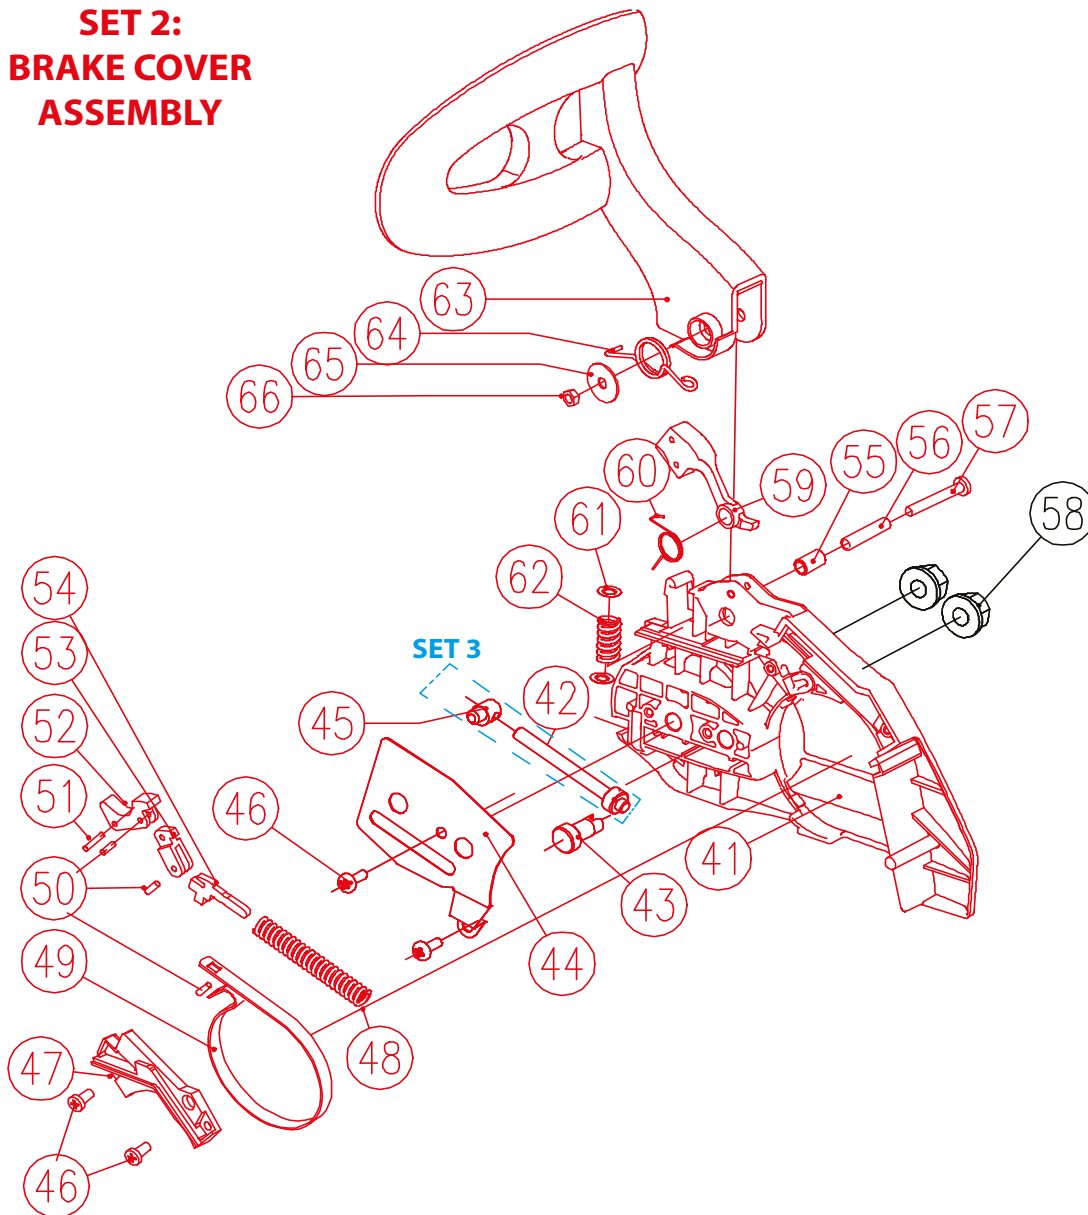

**SET 2:
BRAKE COVER
ASSEMBLY**

POS.	CODE	DESCRIPTION	QTY
SET 2	A12561	BRAKE COVER ASSEMBLY	1
41	A04326	BRAKE COVER	1
SET 3 (42+45)	A04327	SCREW CHAIN ADJUSTING SET	1
43	A04328	SPROCKET-CHAIN ADJUSTING	1
44	A04329	PLATE-BAR	1
46	A04331	SCREW ST4.2x9.5	4
47	A04332	SPRING COVER PLATE	1
48	A04333	BRAKE SPRING	1
49	A04334	BAND BRAKE	1
50	A04335	ROUND PIN	2
51	A04336	ROUND PIN	1
52	A04337	PUSHER-SPRING BRAKE	1
53	A04338	PUSHER-SPRING BRAKE	1
54	A04339	BRAKE CONTROL POLE	1
55	A04340	PIN-LEVERAGE	1
56	A04341	PIN	1
57	A04342	INNER PLUM-SHAPED SCREW M5X40	1
58	A04022	NUT M8	2
59	A04343	LEVERAGE-BRAKE	1
60	A04344	LEVERAGE-BRAKE SPRING	1
61	A04345	PRESSURE SPRING SEAT	2
62	A04346	COMPRESS SPRING-LEVERAGE	1
63	A04347	LEVERAGE	1
64	A04348	TORSIONAL BRAKE SPRING	1
65	A04349	WASHER	1
66	A04350	SCREW	1