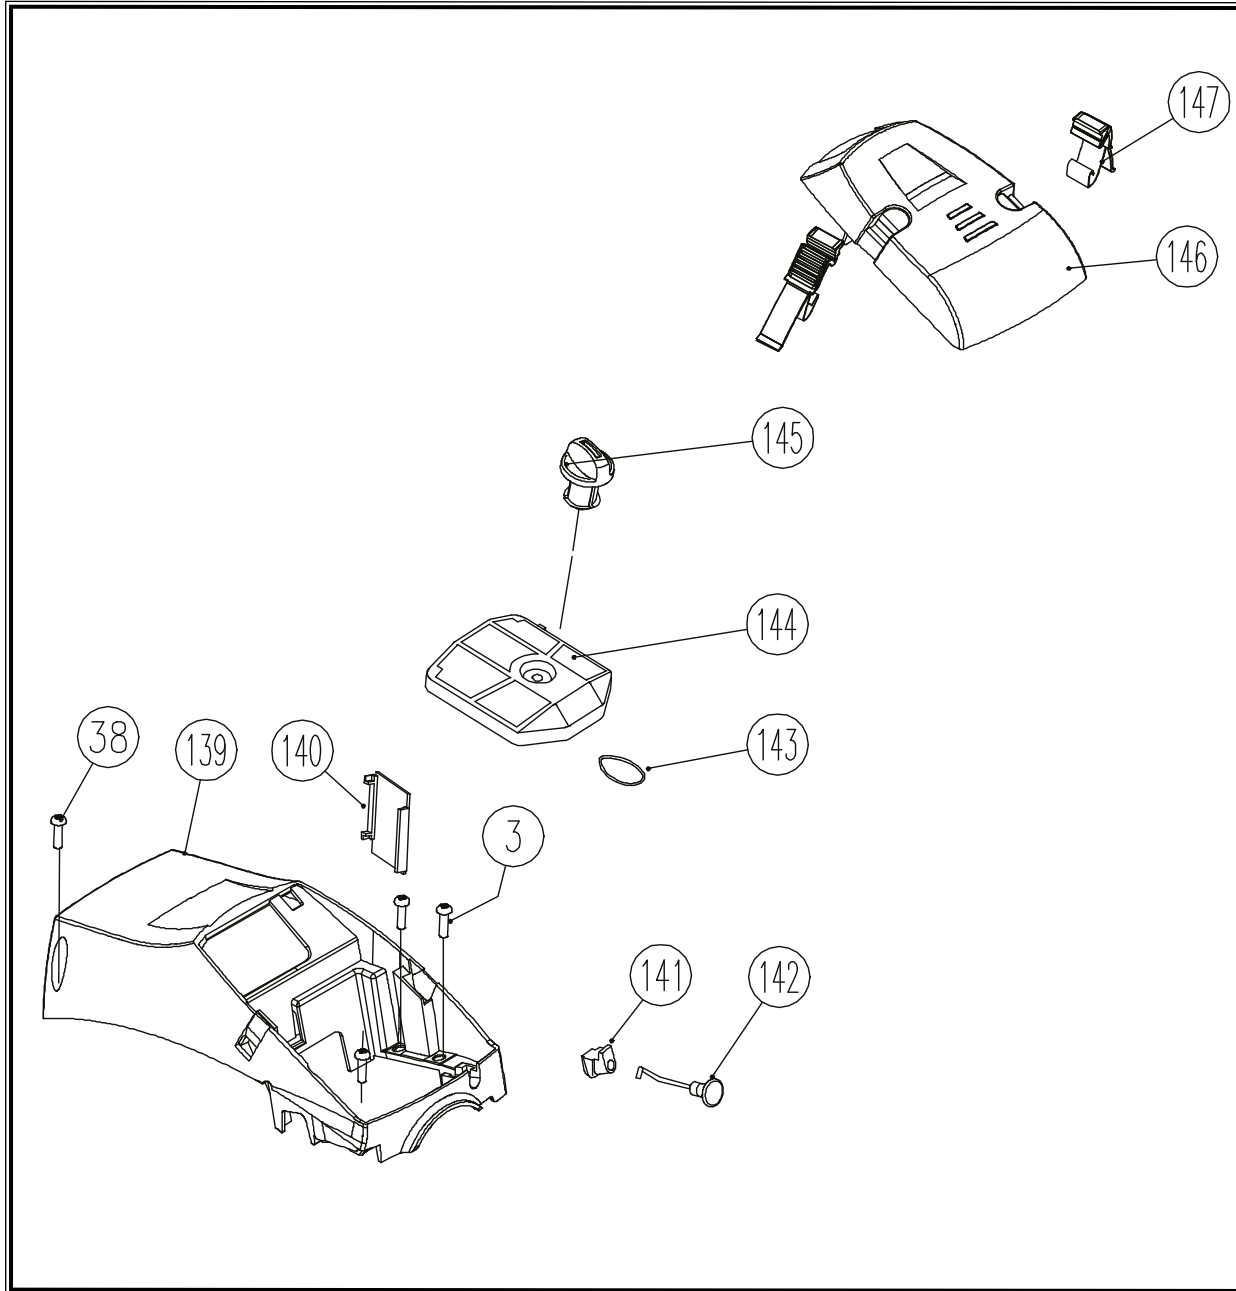

POS.	CODE	DESCRIPTION	QTY
3	A04040	SCREW ST4.8X16	2
38	A04325	SCREW ST4.8x19	1
139	A04115	TOP COVER	1
140	A04116	TRANSFER SLAB	1
141	A04117	CHOKE KNOB PROTECTING BUSH	1
142	A04118	CHOKE KNOB	1
143	A04119	AIR FILTER WASHER	1
144	A04120	AIR FILTER	1
145	A04121	AIR FILTER SCREW	1
146	A04122	AIR FILTER COVER	1
147	A04123	SNAP JOINT	2