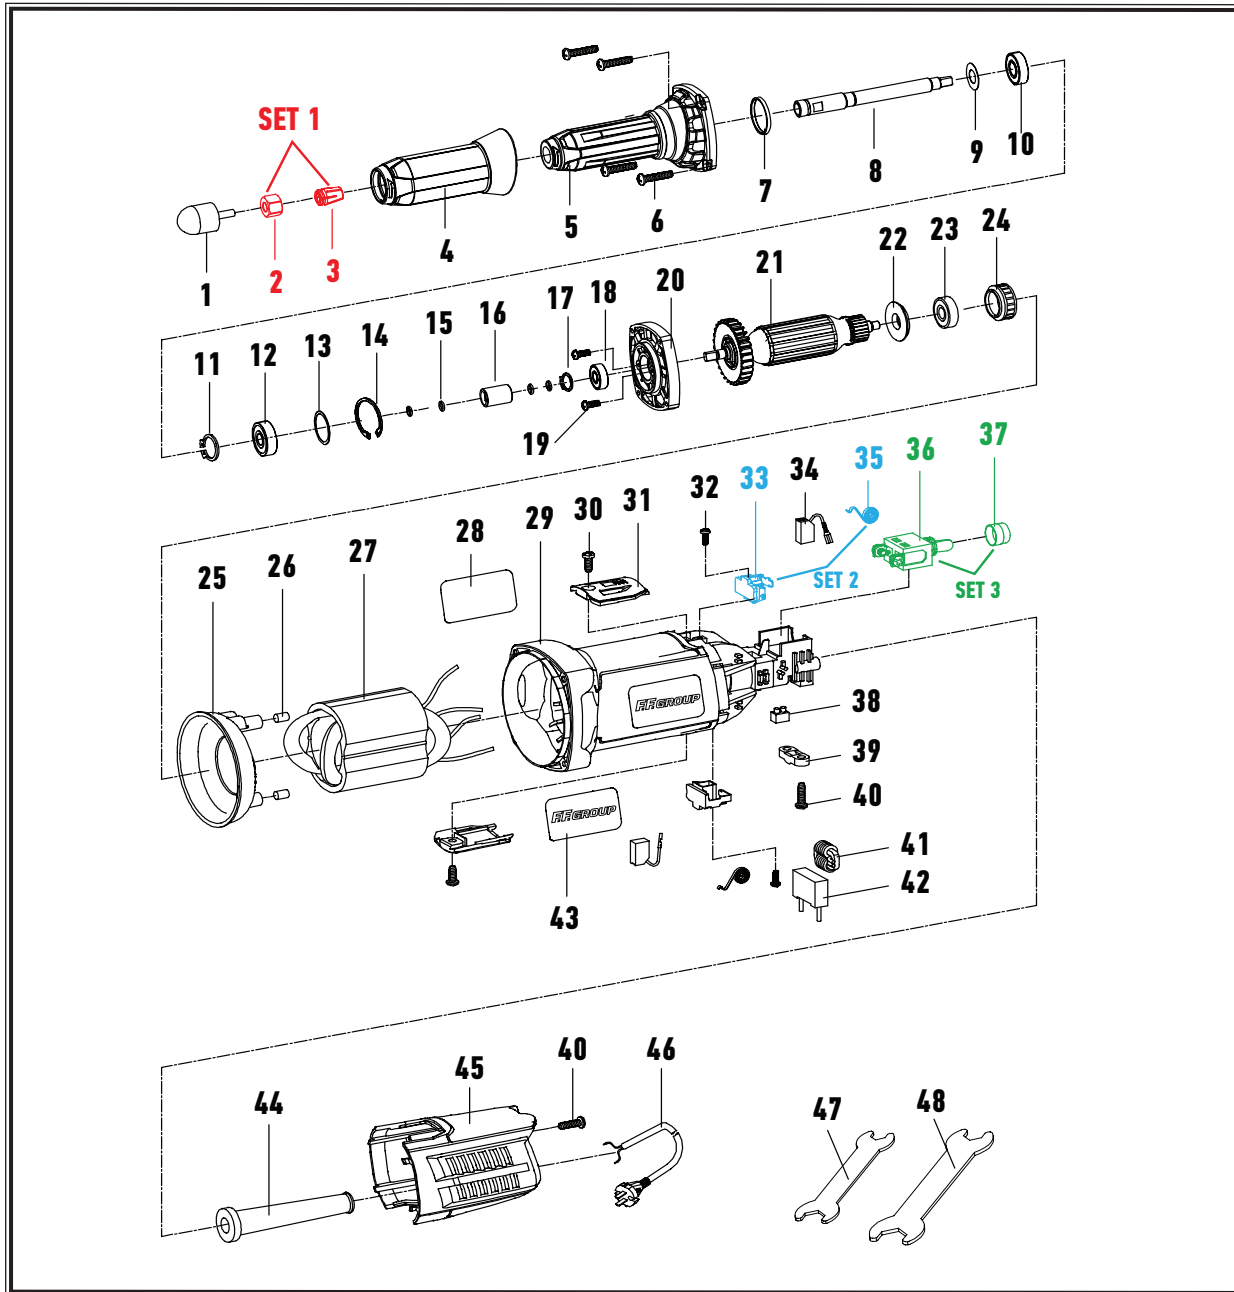

POS.	CODE	DESCRIPTION	QTY
1		GRINDING HEAD	1
SET1 (2+3)	46044	COLLET 6mm (WITH NUT)	1
4	A02905	INSULATION COVER	1
5	A02906	GEAR BOX	1
6	A01203	SCREW ST4X25	4
7	A02907	RECTANGLE RING	1
8	A02908	OUTPUT SPINDLE	1
9	A02909	FLAT WASHER	1
10	39623	BEARING 6001-2RS	1
11	A02910	CIRCLIP	1
12	39626	BEARING 6200-2RS	1
13	A02911	WAVE WASHER	1
14	A02912	CIRCLIP	1
15	A02913	O RING	4
16	A02914	CONNECTOR	1
17	A02915	CIRCLIP	1
18	39619	BEARING 608-2RS	1
19	A00060	SCREW M4X10	2
20	A02916	MIDDLE COVER	1
21	A02917	ARMATURE	1
22	A02918	CREEPAGE RETAINING RING	1
23	39618	BEARING 607-2RS	1
24	A02919	BEARING SLEEVE	1
25	A02920	AIR DEFLECTOR	1
26	A02921	RUBBER COLUMN	2
27	A02922	STATOR	1
28	A02923	NAMEPLATE	1

POS.	CODE	DESCRIPTION	QTY
29	A02924	HOUSING	1
30	A03407	SCREW ST4X10	2
31	A02925	BRUSH CAP	2
32	A01789	SCREW ST3X8	2
SET 2 (33+35)	A02926	BRUSH HOLDER (WITH COIL SPRING)	2
34	A02927	CARBON BRUSH SET	1
SET 3 (36+37)	A02928	SWITCH (WITH COVER)	1
38	A02929	PLASTIC WIRING BAR	1
39	A02930	CABLE CLAMP	1
40	A01215	SCREW ST4X14	4
41	A02931	INDUCTANCE	1
42	A02932	CAPACITOR	1
43	A02933	TRADEMARK	1
44	A02934	CORD SLEEVE	1
45	A02935	BACK COVER	1
46	39387	CORD	1
47	46045	WRENCH 10/12	1
48	46046	WRENCH 14/17	1