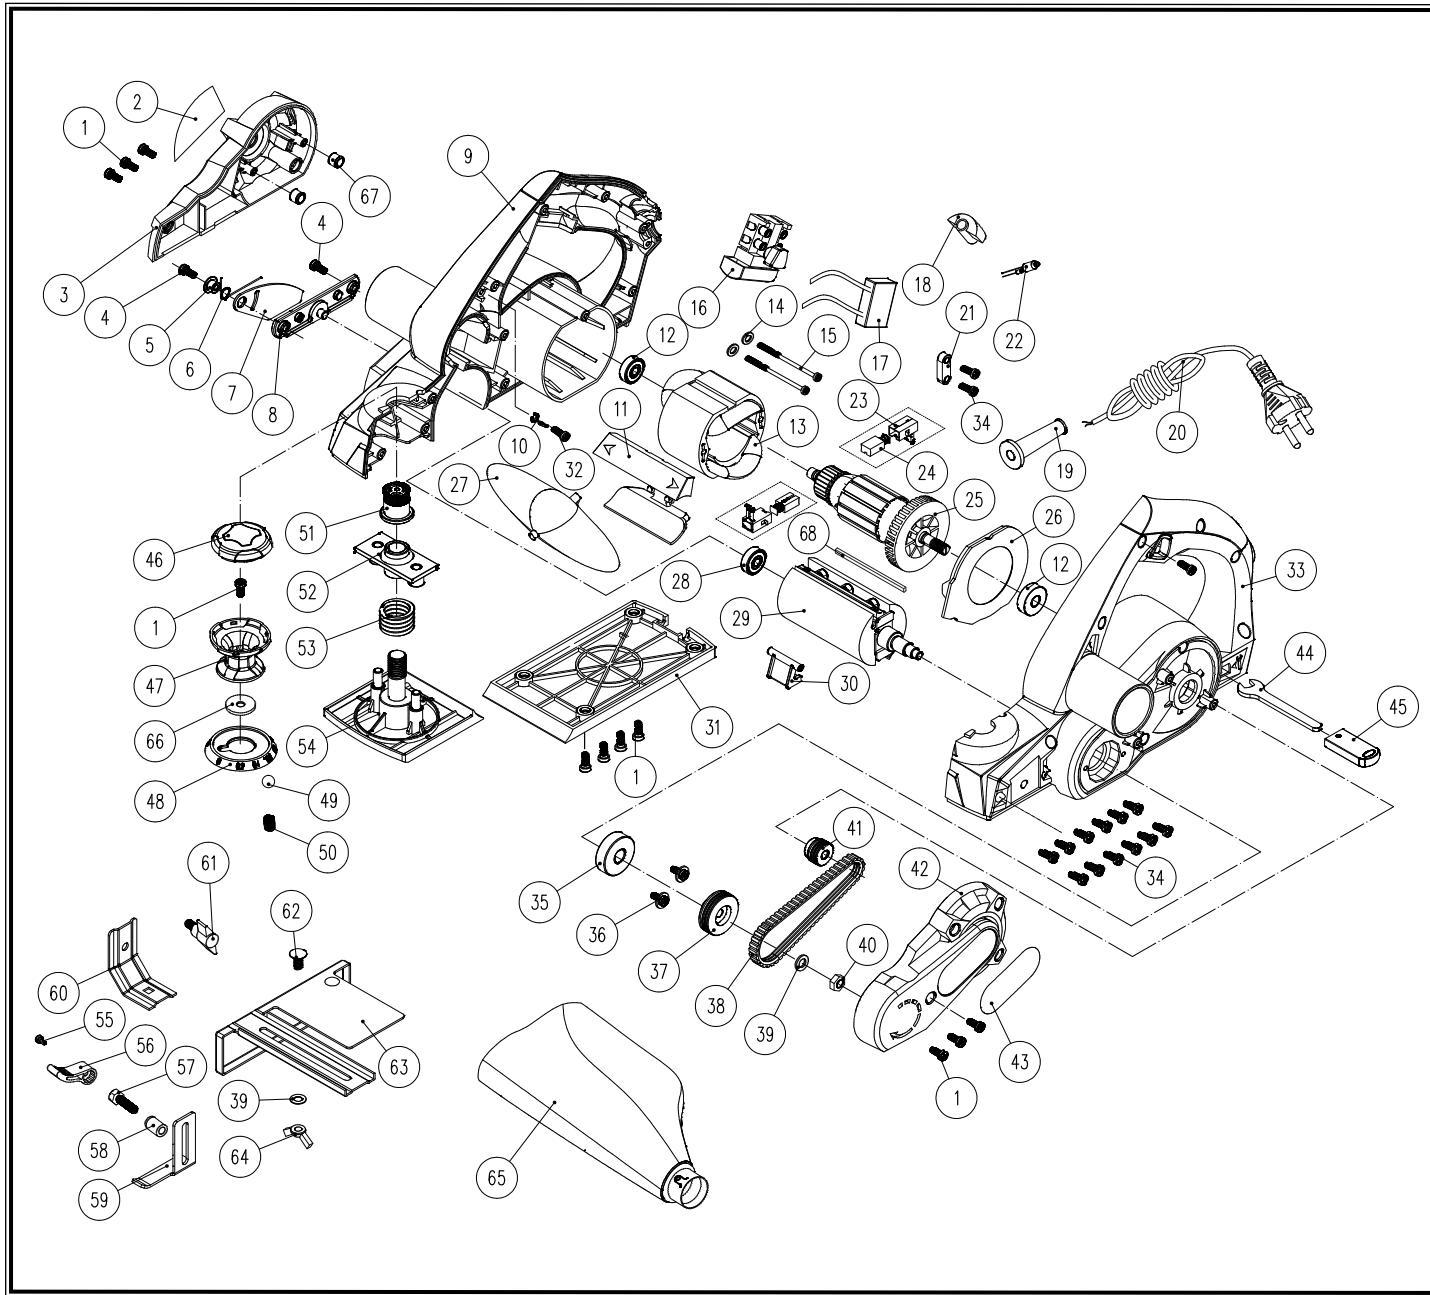

POS.	CODE	DESCRIPTION	QTY
1	A00541	SCREW	11
2	A00551	BRAND	1
3	A09257	RIGHT PROTECTIVE COVER	1
4	A00566	SCREW	2
5	A00565	LOCATION SLEEVE	1
6	A00567	TORSIONAL SPRING	1
7	A00564	BLADE GUIDE	1
8	A00568	BLADE SUPPORTER	1
9	A09258	RIGHT HOUSING	1
10	A00554	SPRING	1
11	A00553	DUST BLOCK	1
12	39619	BEARING 608-2RS	2
13	A09259	STATOR	1
14	A00563	WASHER Ø4	2
15	A00573	SCREW	2
16	A00544	SWITCH	1
17	A00543	CAPACITANCE	1
18	A09263	NEON LIGHT COVER	1
19	A00540	POWER CORD PROTECTIVE TUBE	1
20	39387	POWER CORD	1
21	A00542	TENSION DISC	1
22	A00545	LAMP BEAD	1
23	A09260	COPPER BRUSH HOLDER	2
24	A09261	ELECTRIC BRUSH	2
25	A09262	ROTOR	1
26	A00560	AIR DEFLECTOR	1
27	A00552	DUST ADJUST TURNING PLATE	1
28	42615	BEARING 606-2RS	1
29	A09256	BLADE ASSEMBLY	1

POS.	CODE	DESCRIPTION	QTY
30	A00557	PROTECTIVE BLADE SUPPORT	1
31	A00555	BASEPLATE	1
32	A00605	SCREW	1
33	A09265	LEFT HOUSING	1
34	A00586	SCREW	14
35	39626	BEARING 6200-2RS	1
36	A00558	SCREW	2
37	A09266	DRIVEN WHEEL	1
38	A00582	BELT	1
39	A00588	WASHER Ø6	2
40	A00587	NUT	1
41	A09268	DRIVING WHEEL	1
42	A09269	BELT COVER	1
43	A00590	BRAND	1
44	A00576	WRENCH	1
45	A00577	WRENCH BOX	1
46	A09270	ADJUST KNOB COVER	1
47	A09271	ADJUST KNOB BASE	1
48	A00595	DIAL	1
49	A09273	STEEL BALL	1
50	A09274	SPRING	1
51	A09275	NUT	1
52	A09276	ADJUST SUPPORT	1
53	A09277	ADJUST SPRING	1
54	A09278	ADJUST BASEPLATE	1
55	A00606	SCREW	1
56	A00607	LOCK KNOB	1
57	A00608	SCREW	1
58	A00609	LOCK WASHER	1

POS.	CODE	DESCRIPTION	QTY
59	A00610	DEPTH PANEL	1
60	A00615	FIX SUPPORT	1
61	A00614	SCREW	1
62	A00612	BOLT	1
63	A00613	PARALLEL GUIDE	1
64	A00611	NUT	1
65	A09279	DUST BAG	1
66	A09280	PAPER GASKET	1
67	A00549	ELECTRIC BRUSH PRESSURE COLUMN	2
68	A00619	BLADES (SET 2pcs)	