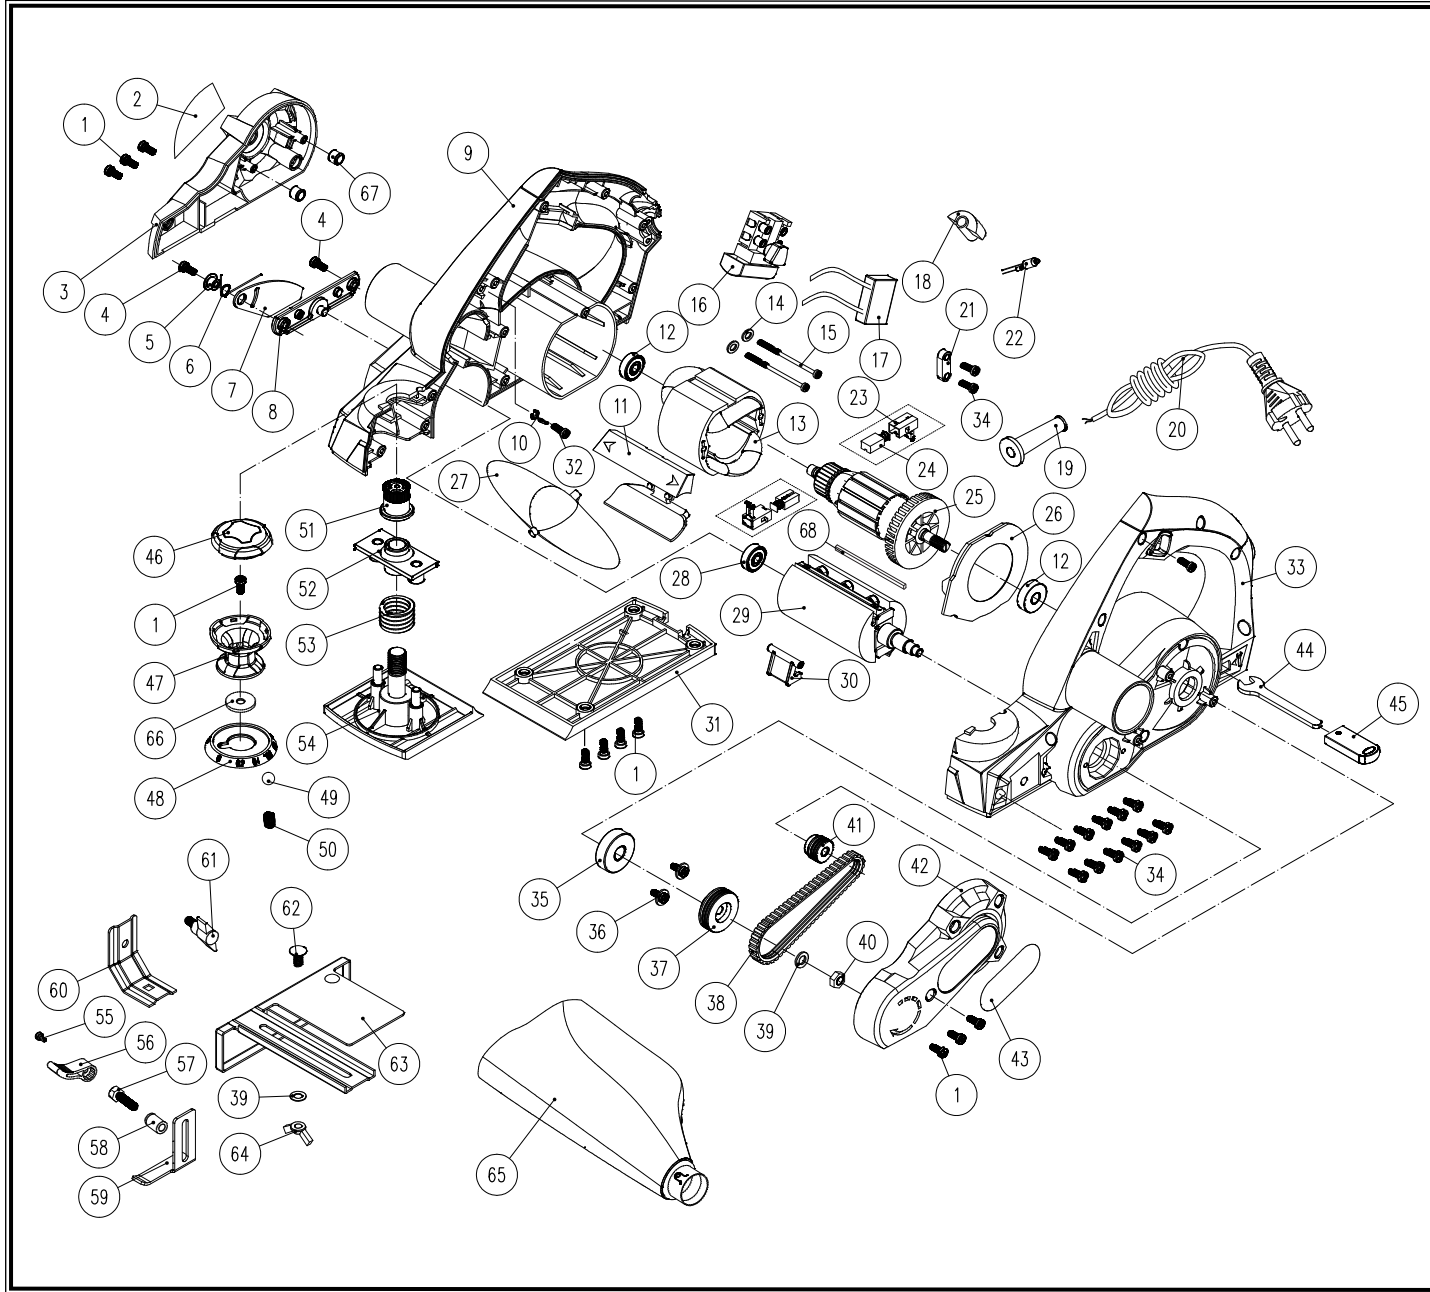

POS.	CODE	DESCRIPTION	QTY
1	A00541	SCREW	11
2	A00551	BRAND	1
3	A09257	RIGHT PROTECTIVE COVER	1
4	A00566	SCREW	2
5	A00565	LOCATION SLEEVE	1
6	A00567	TORSIONAL SPRING	1
7	A00564	BLADE GUIDE	1
8	A00568	BLADE SUPPORTER	1
9	A09258	RIGHT HOUSING	1
10	A00554	SPRING	1
11	A00553	DUST BLOCK	1
12	39619	BEARING 608-2RS	2
13	A09259	STATOR	1
14	A00563	WASHER Ø4	2
15	A00573	SCREW	2
16	A00544	SWITCH	1
17	A00543	CAPACITANCE	1
18	A09263	NEON LIGHT COVER	1
19	A00540	POWER CORD PROTECTIVE TUBE	1
20	39387	POWER CORD	1
21	A00542	TENSION DISC	1
22	A00545	LAMP BEAD	1
23	A09260	COPPER BRUSH HOLDER	2
24	A09261	ELECTRIC BRUSH	2
25	A09262	ROTOR	1
26	A00560	AIR DEFLECTOR	1
27	A00552	DUST ADJUST TURNING PLATE	1
28	42615	BEARING 606-2RS	1
29	A09256	BLADE ASSEMBLY	1

POS.	CODE	DESCRIPTION	QTY
30	A00557	PROTECTIVE BLADE SUPPORT	1
31	A00555	BASEPLATE	1
32	A00605	SCREW	1
33	A09265	LEFT HOUSING	1
34	A00586	SCREW	14
35	39626	BEARING 6200-2RS	1
36	A00558	SCREW	2
37	A09266	DRIVEN WHEEL	1
38	A00582	BELT	1
39	A00588	WASHER Ø6	2
40	A00587	NUT	1
41	A09268	DRIVING WHEEL	1
42	A09269	BELT COVER	1
43	A00590	BRAND	1
44	A00576	WRENCH	1
45	A00577	WRENCH BOX	1
46	A09270	ADJUST KNOB COVER	1
47	A09271	ADJUST KNOB BASE	1
48	A00595	DIAL	1
49	A09273	STEEL BALL	1
50	A09274	SPRING	1
51	A09275	NUT	1
52	A09276	ADJUST SUPPORT	1
53	A09277	ADJUST SPRING	1
54	A09278	ADJUST BASEPLATE	1
55	A00606	SCREW	1
56	A00607	LOCK KNOB	1
57	A00608	SCREW	1
58	A00609	LOCK WASHER	1

POS.	CODE	DESCRIPTION	QTY
59	A00610	DEPTH PANEL	1
60	A00615	FIX SUPPORT	1
61	A00614	SCREW	1
62	A00612	BOLT	1
63	A00613	PARALLEL GUIDE	1
64	A00611	NUT	1
65	A09279	DUST BAG	1
66	A09280	PAPER GASKET	1
67	A00549	ELECTRIC BRUSH PRESSURE COLUMN	2
68	A00619	BLADES (SET 2pcs)	