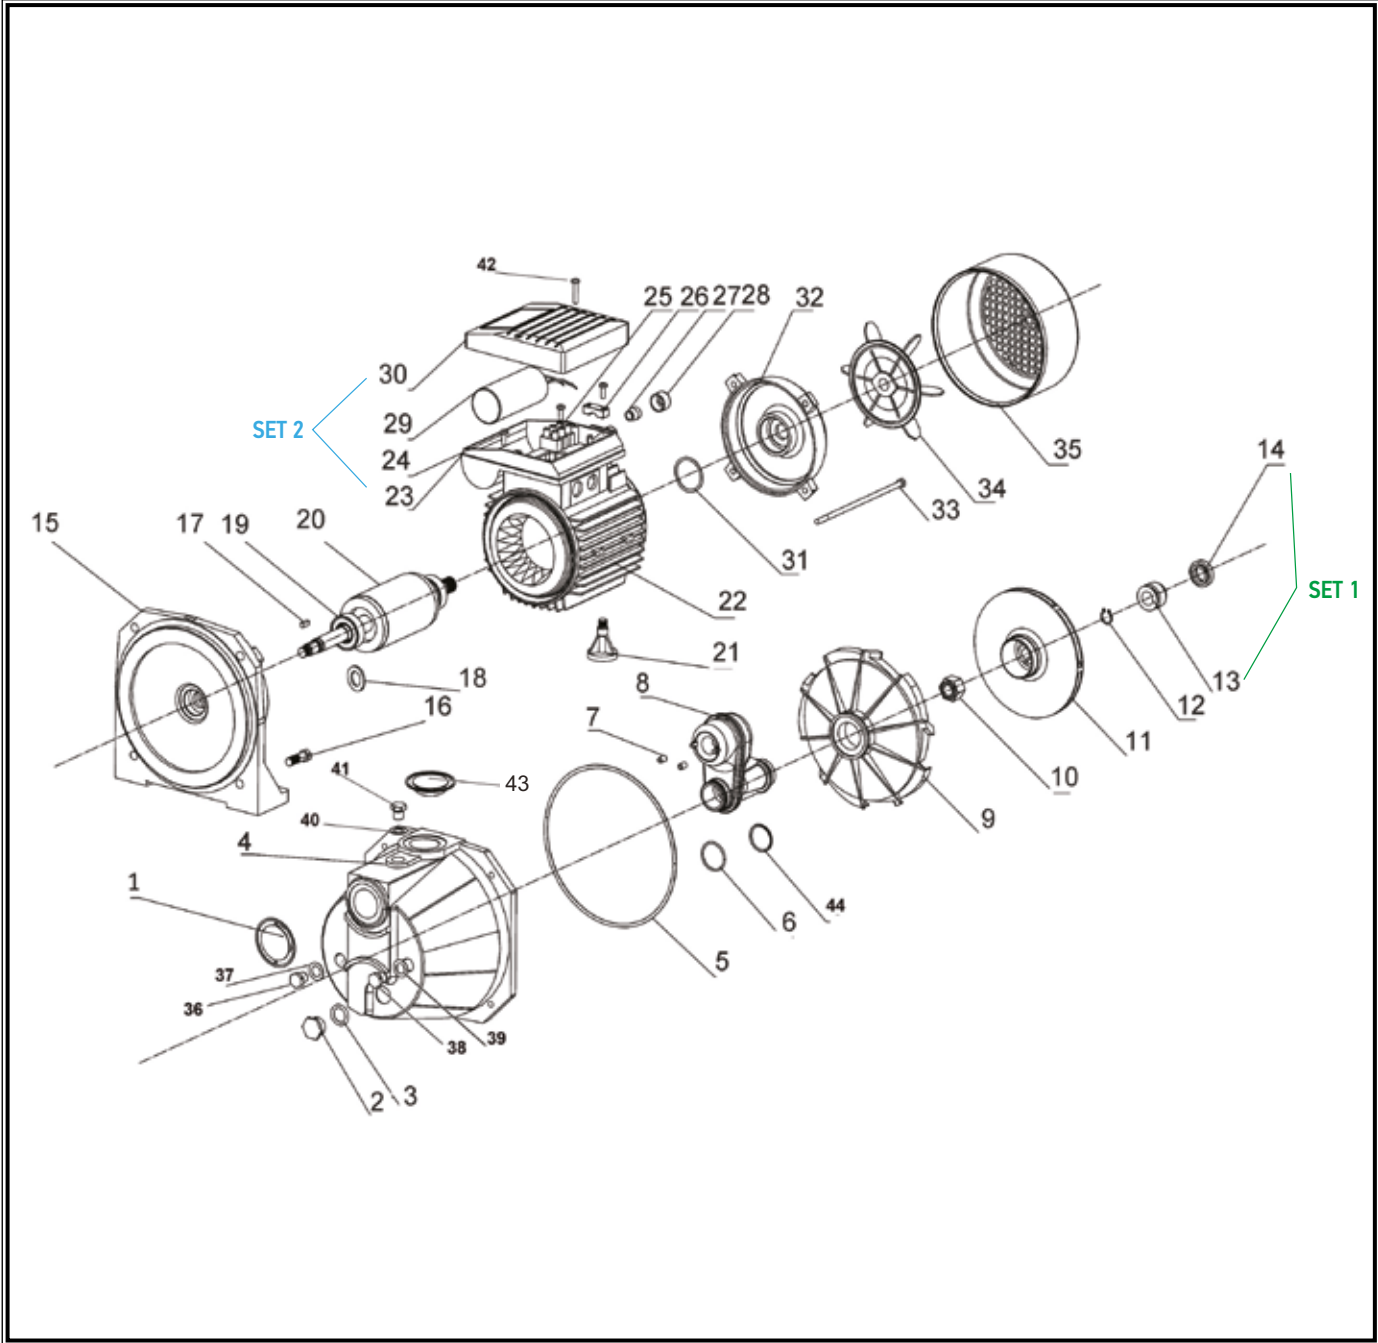

POS.	CODE	DESCRIPTION	QTY
1	44291	PLASTIC COVER	1
2	44411	DRAIN PLUG	1
3	44322	FLAT GASKET	1
4	44446	PUMP BODY	1
5	44414	O-RING	1
6	44415	O-RING	2
7	44405	RUBBER WASHER	1
8	44450	EJECTOR	1
9	44418	DIFFUSER	1
10	44355	SELF-LOCKING NUT M8	1
11	44453	IMPELLER	1
12	44298	SNAP RING	1
13+14 (SET1)	44299	MECHANICAL SEAL	1
15	44456	FRONT COVER	1
16	44457	SCREW M8X23	4
17	44303	SHAFT KEY	1
18	44459	SPLASH GUARD	1
19	44332	BEARING 6202-Z3\2RZ	2
20	44461	ROTOR	1
21	44462	SUPPORTING FOOT	1
22	44463	STATOR	1
23+30 (SET2)	44338	TERMINAL BOX	1
24	44465	SCREW M4X12	4
25	44307	CONNECTION POLES	1
26	44311	PRESSING BLOCK	1
27	44342	CABLE HOCDEY	1

POS.	CODE	DESCRIPTION	QTY
28	44469	WATER-PROOF PLUG	1
29	44470	CAPACITOR 16MF	1
31	44471	SPRING WASHER	1
32	44406	END MOTOR COVER	1
33	44346	TIE BOLT M5X135	4
34	44408	FAN	1
35	44349	FAN COVER	1
36	44341	DRAIN PLUG	1
39	44357	WASHER	1
38	44351	DRAIN PLUG	1
40	44337	WASHER	1
41	44351	DRAIN PLUG	1
42	44336	SCREW M4X12	2
43	44291	PLASTIC COVER	1
44	44340	O-RING	1