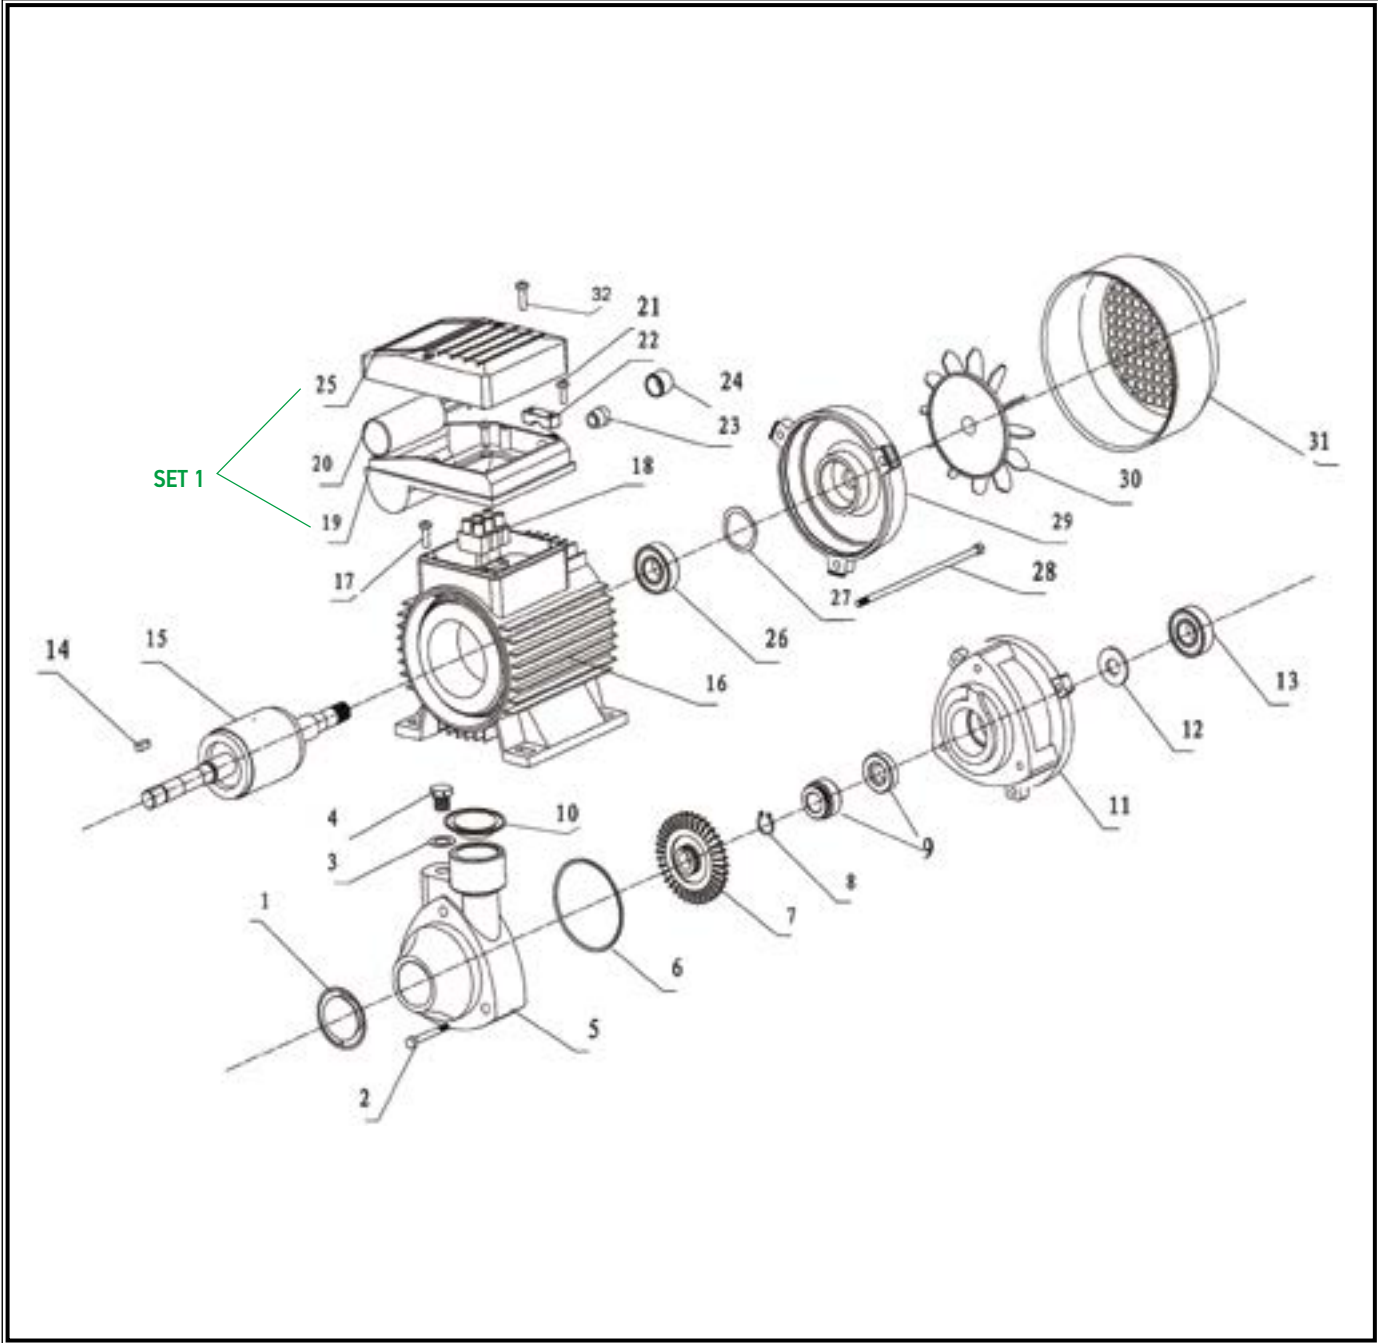

POS.	CODE	DESCRIPTION	QTY
1	44291	PLASTIC COVER	1
2	44292	SCREW M5X8	3
3	44322	FLAT GASKET	1
4	44323	DRAIN PLUG	1
5	44295	PUMP BODY	1
6	44296	O-RING	1
7	44297	IMPELLER	1
8	44298	SNAP RING	1
9	44299	MECHANICAL SEAL	1
10	44291	PLASTIC COVER	
11	44300	FRONT COVER	1
12	44301	SPLASH GUARD	1
13	44302	BEARING 6201-Z3/2RZ	1
14	44303	SHAFT KEY	1
15	44304	ROTOR	1
16	44305	STATOR	1
17	44306	SCREW M4X10	4
18	44307	CONNECTION POLES	1
SET (19+25)	44308	TERMINAL BOX ASSEMBLY	1
20	44309	CAPACITOR 8MF	1
21	44310	SCREW M4X14	2
22	44311	PRESSING BLOCK	1
23	44312	CABLE HOCDEY	1
24	44313	WATER-PROOF PLUG	1
26	44302	BEARING 6201-Z3/2RZ	1
27	44315	SPRING WASHER	1
28	44316	SCREW M5X122	3

POS.	CODE	DESCRIPTION	QTY
29	44317	END MOTOR COVER	1
30	44318	FAN	1
31	44319	FAN COVER	1
32	44314	SCREW M4X16	2