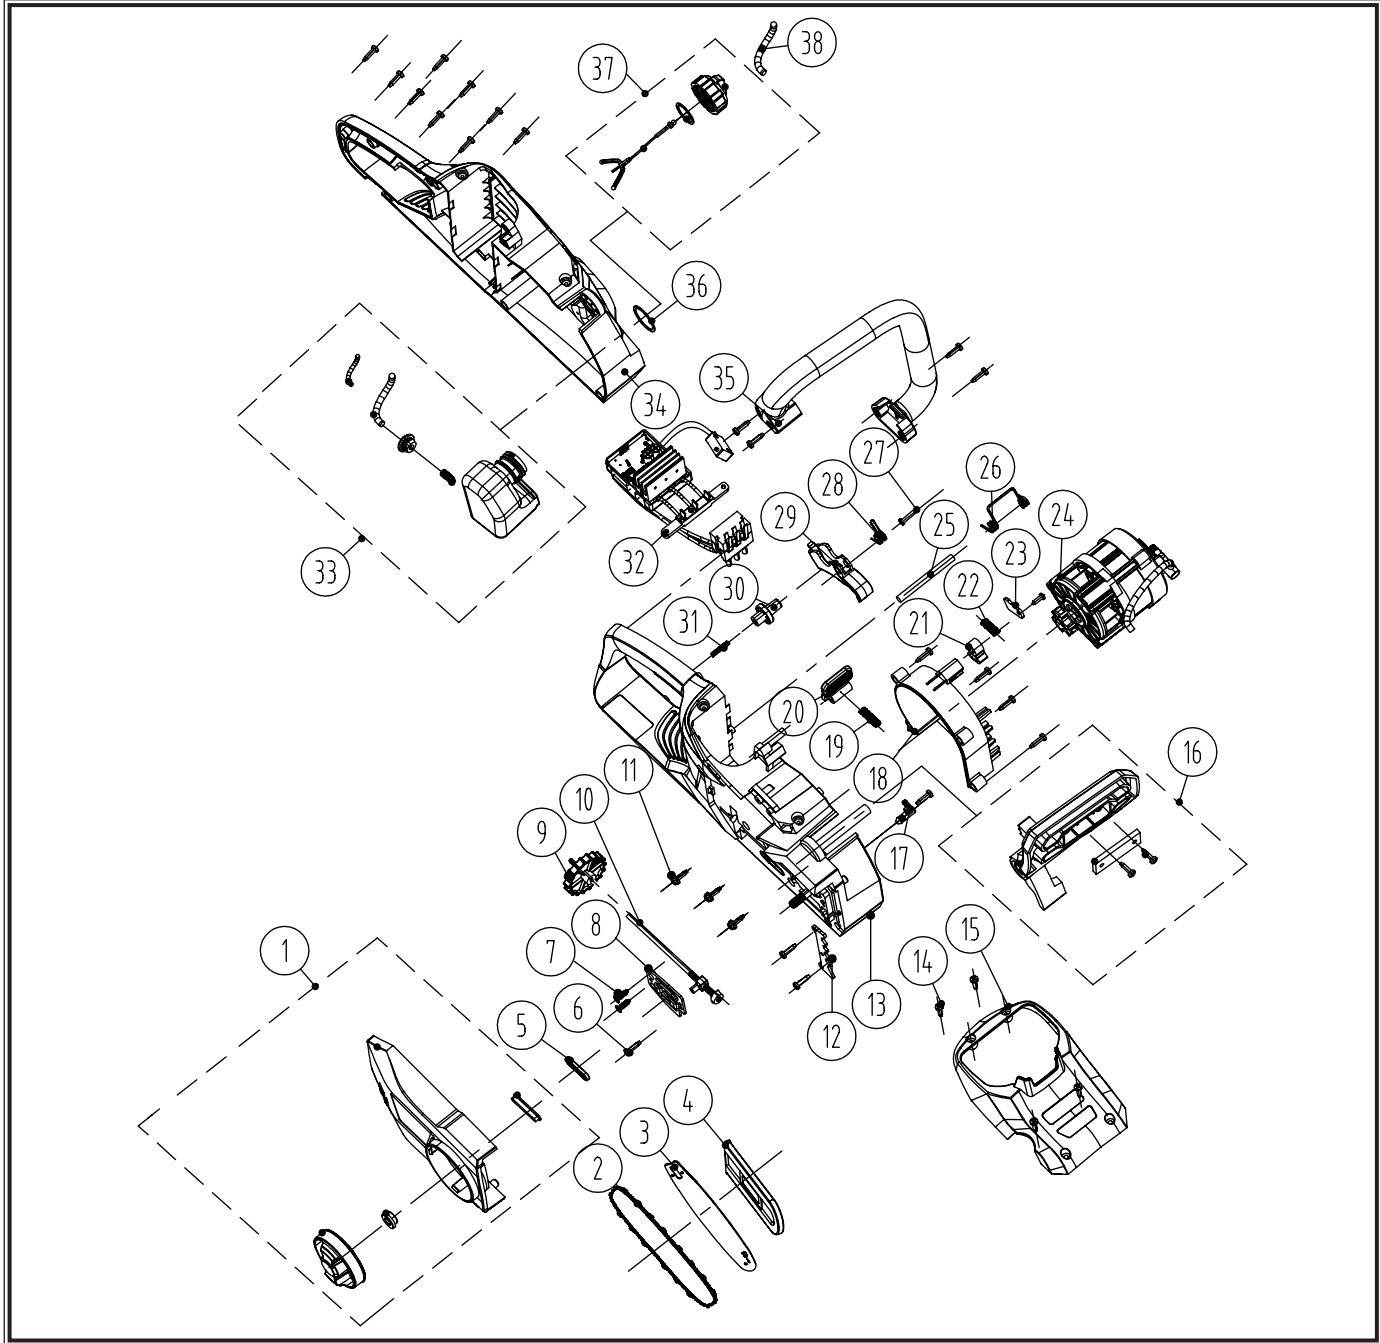

POS.	CODE	DESCRIPTION	QTY
1	A03506	ADJUSTING THE END CAP ASSEMBLY	1
2	A03507	CHAIN SAW 3,8"-1,3-56	1
3	A03508	CHAIN BAR 40cm-3,8"-1,3	1
4	A03509	BLADE GUARD	1
5	A03510	SEALING RING	1
6	A03511	SCREW	22
7	A03512	SCREW	2
8	A03513	INSULATION GASKET	1
9	A03514	KNOB	1
10	A03515	ADJUSTING SCREW ASSEMBLY	1
11	A03516	SCREW	3
12	A03517	BUFFER BOARD	1
13	A03518	RIGHT HOUSING	1
14	A03519	SCREW	4
15	A03520	COVER	1
16	A03521	PROTECTION BOARD COMPONENTS	1
17	A03522	OIL OUTLET SEAT ASSEMBLY	1
18	A03523	WIND SHIELD	1
19	A03524	BUTTON SPRING	1
20	A03525	DIAL	1
21	A03526	PROTECTIVE BOARD POSITIONING BLOCK	1
22	A03527	BRAKE LEVER SPRING	1
23	A03528	PRESSURE PLATE	1
24	A03529	MOTOR OIL PUMP ASSEMBLY	1
25	A03530	AXIS	1

POS.	CODE	DESCRIPTION	QTY
26	A03531	BATTERY BOX SPRING	1
27	A03532	SCREW	1
28	A03533	SWITCH TORSION SPRING	1
29	A03534	TRIGGER	1
30	A03535	ANTI-SELF-LOCKING AMMONIUM BUTTON	1
31	A03536	PUSH BUTTON SPRING	1
32	A03537	PCB	1
33	A03538	FUEL TANK COMPONENTS	1
34	A03539	LEFT HOUSING	1
35	A03540	HANDLE	1
36	A03541	RUBBER MAT	1
37	A03542	FUEL TANK COVER ASSEMBLY	1
38	A03543	TRANSPARENT TUBING	120mm