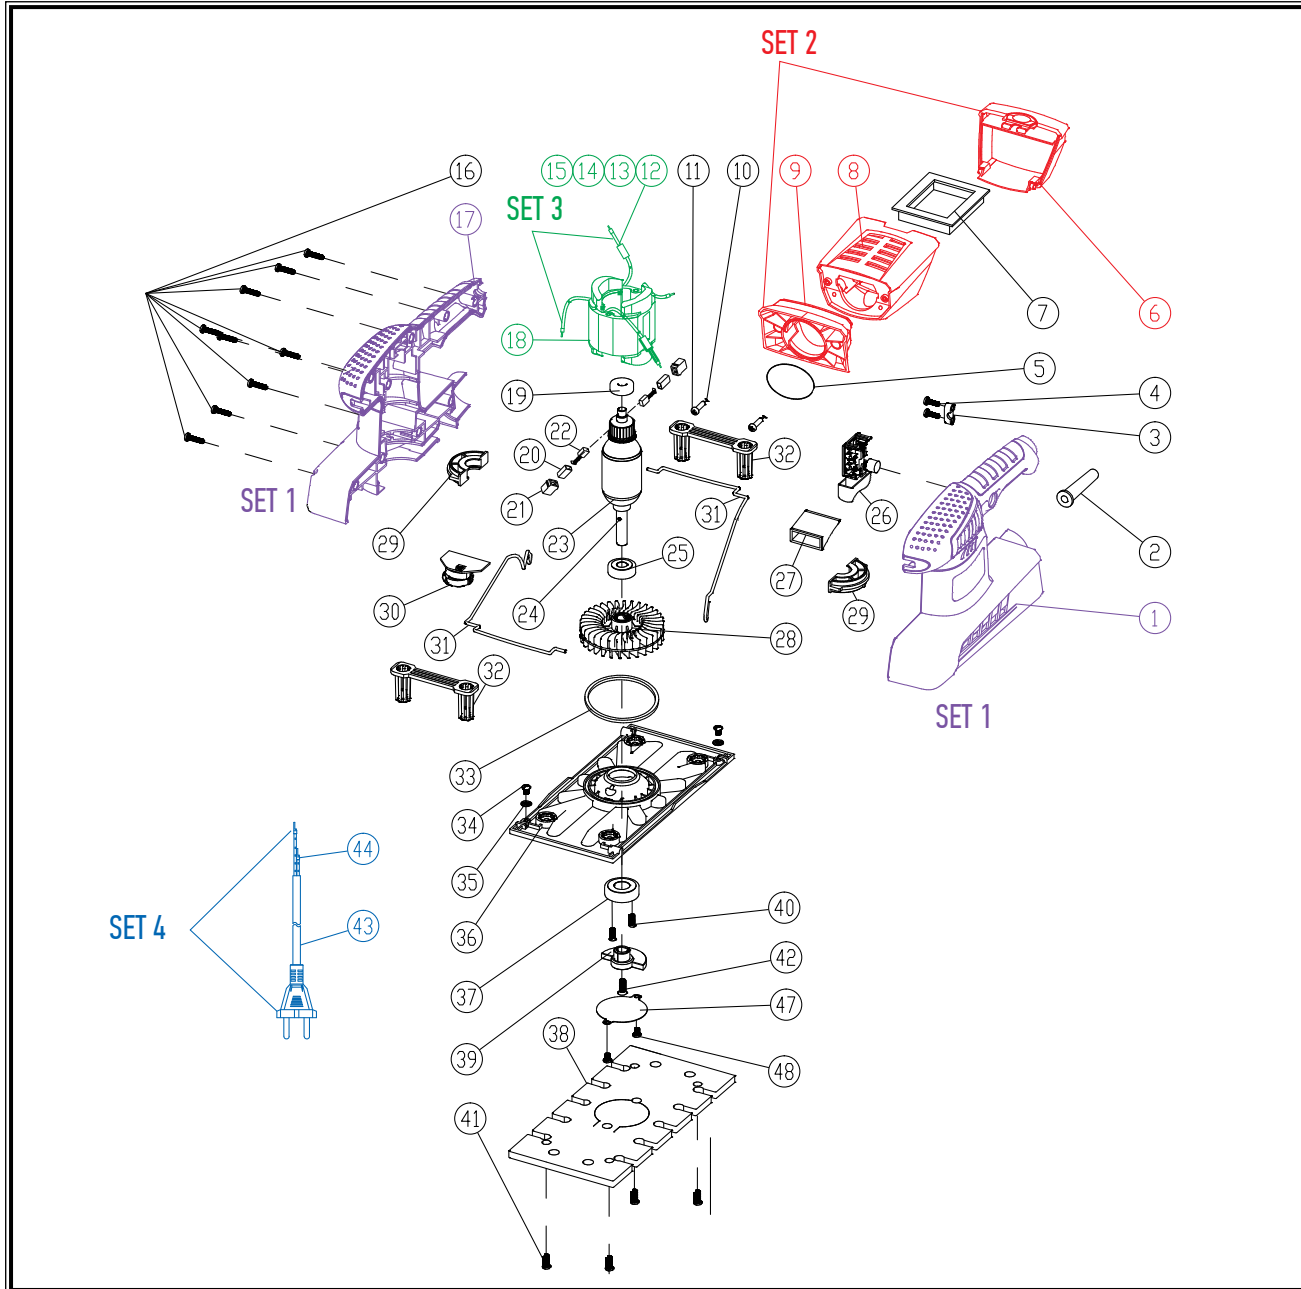

POS.	CODE	DESCRIPTION	QTY
SET 1 (1+17)	A00441	LEFT& RIGHT HOUSING	1
2	A00442	CORD GUARD	1
3	A00386	CORD CLIP	1
4	A00385	SCREW	2
5	A00419	O-RING	1
SET 2 (6+8+9)	A00443	DUST BOX	1
7	A00418	DUST FILTER SET	1
10	A00446	4mm WASHER	2
11	A00447	SCREW	2
SET 3 (12-15+18)	A00450	STATOR	1
16	A00376	SCREW	9
19	A00451	BEARING 608-2RS	1
20	A00452	BRUSH BOX	2
21	A00453	BRUSH HOLDER	2
22	A00426	CARBON BRUSH	2
23	A00454	ARMATURE	1
24	A00455	CYLINDRICAL PIN	1
25	A00456	BEARING 6000-2RS	1
26	A00457	SWITCH	1
27	A00458	DUST TRACK	1
28	A00459	FAN	1
29	A00460	BEARING HOLDER	2
30	A00436	SPEED REGULATOR	1
31	A00461	CLAMPING WIRE	2
32	A00462	VIBRATION FOOT	2
33	A00463	DUST-PROOF RING	1
34	A00464	SCREW	2
35	A00465	4mm WASHER	2
36	A00466	BASE PLATE	1

POS.	CODE	DESCRIPTION	QTY
37	A00496	BEARING 6002-2RS	1
38	A00467	ADHESIVE PLATE	1
39	A00468	METAL DOLLOP	1
40	A00469	SCREW	2
41	A00403	SCREW	4
42	A00470	SCREW	1
SET 4 (43+44)	A00416	POWER CORD	1
47	A00472	0.5mm PLATE	1
48	A00473	SCREW	2