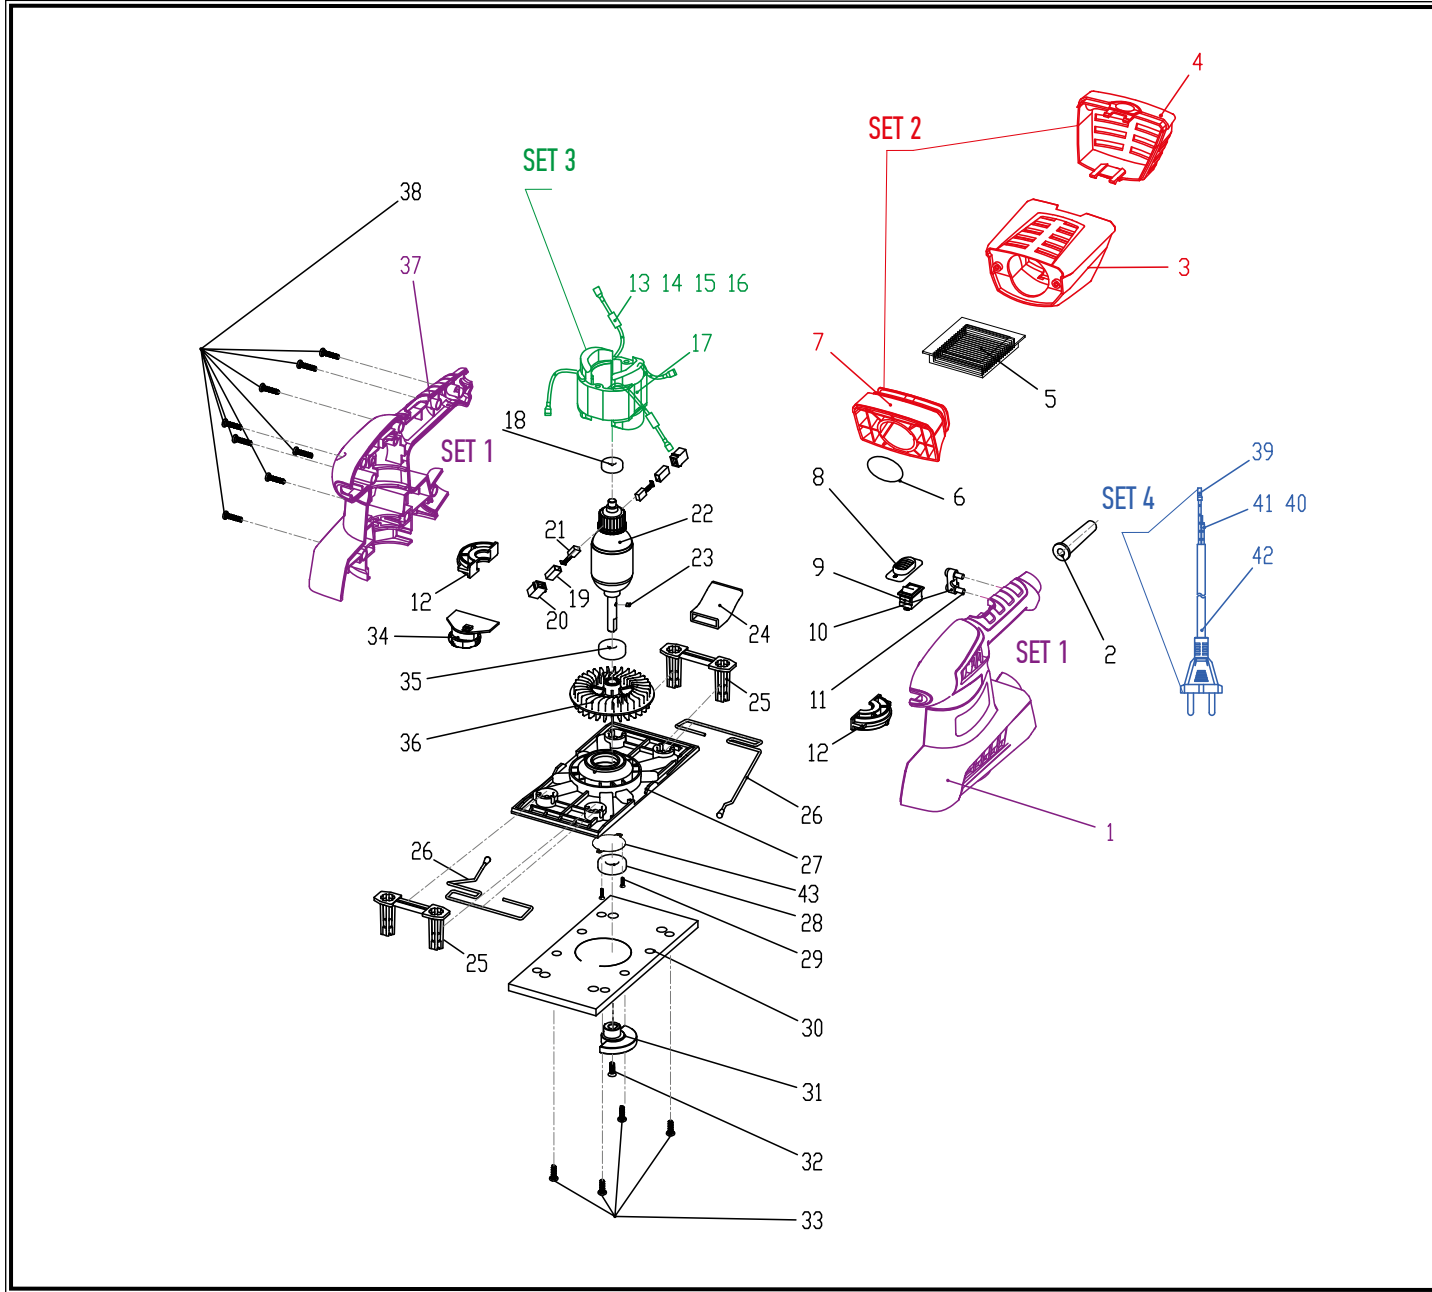

POS.	CODE	DESCRIPTION	QTY
SET 1 (1+37)	A00414	LEFT&RIGHT HOUSING	1
2	A00379	CORD GUARD	1
SET 2 (3+4+7)	A00415	DUST BOX	1
5	A00418	DUST FILTER SET	1
6	A00419	O-RING	1
8	A00377	SWITCH BUTTON	1
9	A00383	SWITCH	1
10	A00386	CORD CLIP	1
11	A00385	SCREW	2
12	A00421	BEARING HOLDER	2
SET 3 (13-17)	A00423	STATOR	1
18	A00388	BEARING	1
19	A00424	BRUSH BOX	2
20	A00425	BRUSH HOLDER	2
21	A00426	CARBON BRUSH	2
22	A00427	ARMATURE	1
23	A00428	CYLINDRICAL PIN	1
24	A00429	DUST TRACK	1
25	A00399	VIBRATION FOOT	2
26	A00400	CLAMPING WIRE	2
27	A00430	BASE PLATE	1
28	A00431	BEARING	1
29	A00432	SCREW	2
30	A00433	FOAMED	1
31	A00434	METAL DOLLOP	1
32	A00435	SCREW	1

POS.	CODE	DESCRIPTION	QTY
33	A00403	SCREW	4
34	A00436	SPEED REGULATOR	1
35	A00437	BEARING	1
36	A00438	FAN	1
38	A00376	SCREW	8
SET 4 (39-42)	A00411	POWER CORD	1
43	A00472	0.5mm PLATE	1