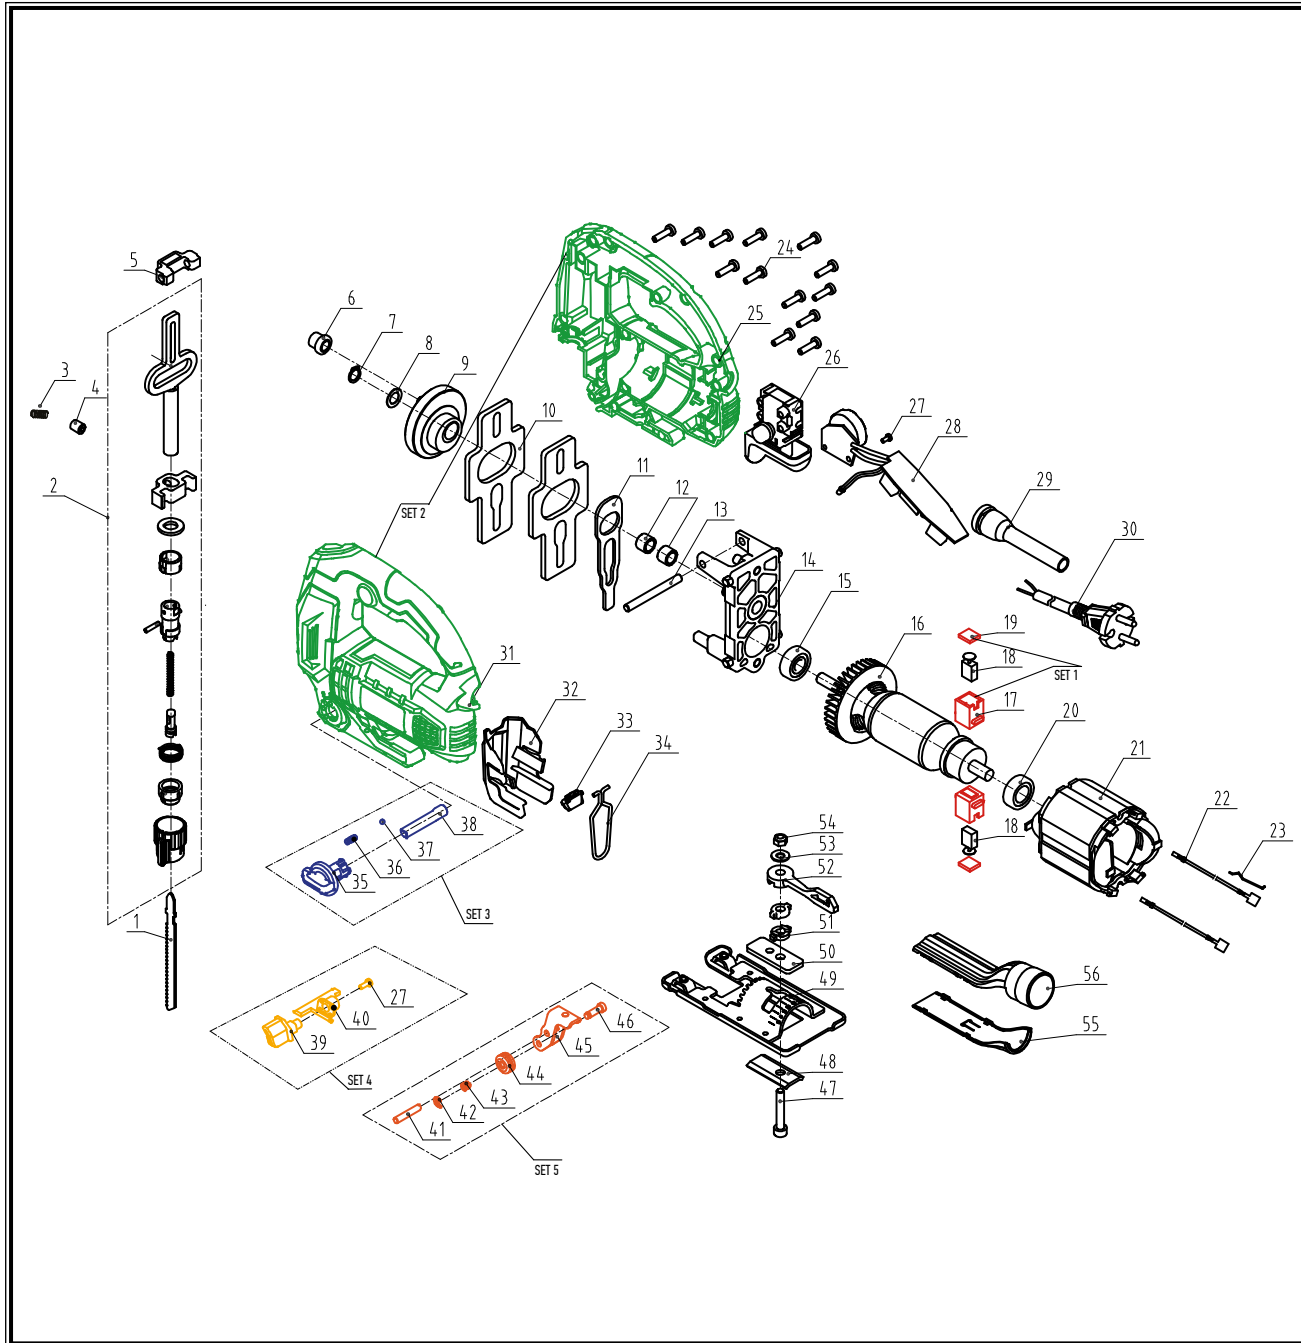

POS.	CODE	DESCRIPTION	QTY
2	42862	SAW BAR	1
3	42863	SPRING	1
4	42864	REVERSING SLEEVE	1
5	42865	UPPER SLIDING BUSHING	1
6	42866	OFF-CENTER BUSHING	1
7	42867	CIRCLIP	1
8	42868	PLATE WASHER	1
9	42869	BIG GEAR	1
10	42870	BALANCING BLOCK	2
11	42871	PENDULUM SUPPORTING PLATE	1
12	42872	NEEDLE BEARING	2
13	42873	PIN 1	1
14	42874	CENTER-PLATE	1
15	42875	BALL BEARING 608-2RS	1
16	42876	ARMATURE	1
17+19 (set 1)	42877	CARBON BRUSH HOLDER (WITH CUP)	2
18	42878	CARBON BRUSH	2
20	42880	BALL BEARING 627-2RS	1
21	42881	FIELD	1
22	42882	LEADING WIRE	2
23	42883	EMC WIRE	1
24	42884	SCREW	13
25+31 (SET 2)	42885	HOUSING (L+R)	1
26	42886	ON-OFF SWITCH	1

POS.	CODE	DESCRIPTION	QTY
27	42887	SCREW	2
28	42888	CIRCUIT DIAGRAM	1
29	42889	CABLE SLEEVE	1
30	42890	CORD	1
32	42891	COVER 1	1
33	42892	COVER 2	1
34	42893	WIRE GUARD	1
35-38 (set 3)	42894	PENDULUM KNOB	1
39+40 (set 4)	42898	BLOWER SWITCH	1
41-46 (set 5)	42900	GUILDING WHEEL	1
47	42906	SCREW	1
48	42907	PLATE 1	1
49	42908	BOTTOM PLATE	1
50	42909	PLATE 2	1
51	42910	LOCKING BLOCK	2
52	42911	FASTENING KNOB	1
53	42912	PLATE WASHER	1
54	42913	NUT	1
55	42914	DUST PORT	1
56	42957	DUST PORT	1