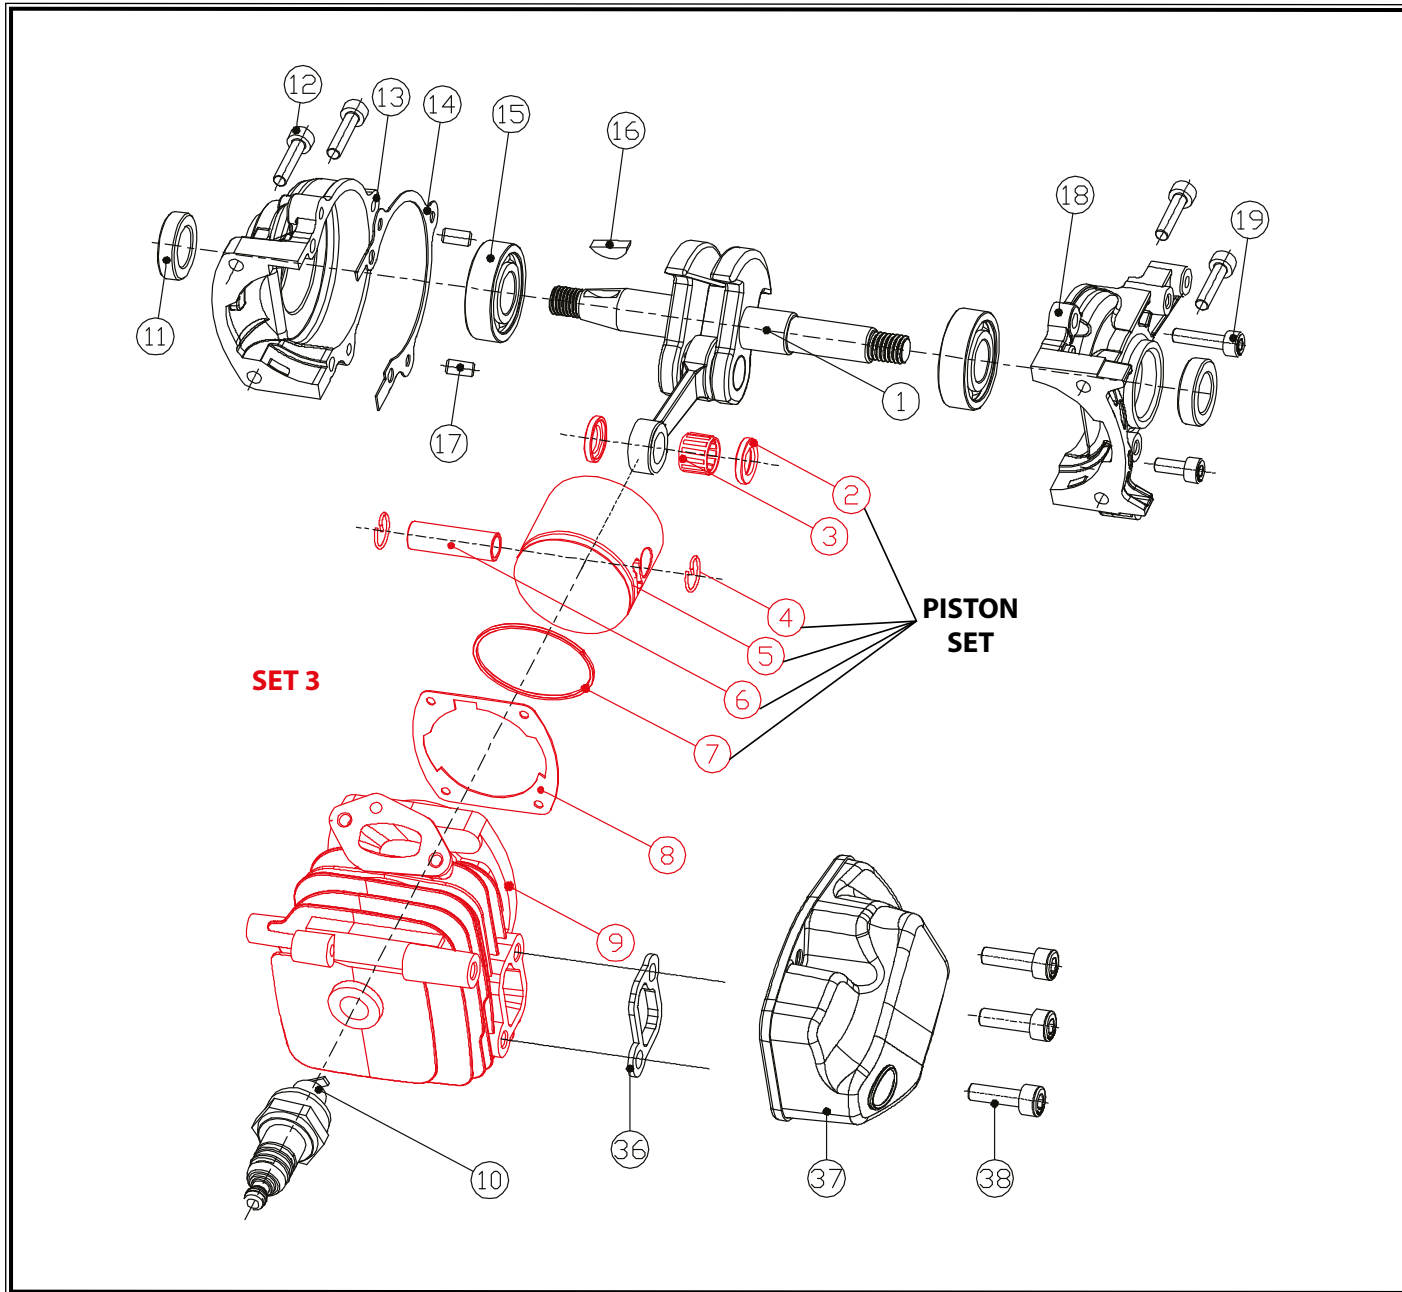

POS.	CODE	DESCRIPTION	QTY
39	A12100	SCREW ST4.2x13	2
40	A05925	MUFFLER COVER	1
41	A06546	TANK ASSY	1
42	A05887	SPARK COVER	1
43	A05901	SPARK COVER BUTTON	1
48	A07853	AIR VENT	1
49	A04264	SCREW M4x14	3
50	A07854	FRONT BAFFLE BUSHING	1
51	A07855	HANDLE FRONT SPRING	2
52	A12100	SCREW ST4.2x13	1
53	A07856	DECORATIVE COVER	1
54	A07857	FRONT BRAKE	1
55	A07858	FRONT BRAKE SPRING	1
56	A12136	SCREW ST5x18.5	1
57	A07859	SPIKE	1
58	A03976	SCREW ST4.8x13	2
59	A07860	CHAIN CATCHER	1
60	A12137	SCREW ST5.5x15	1
61	A07861	OUTLET PLATE	1
62	A12100	SCREW ST4.2x13	1
SET 1 (137-139)	A05469	OIL CAP	1
SET 2 (140-142)	A05471	FUEL CAP	1

POS.	CODE	DESCRIPTION	QTY
1	A05485	CRANKSHAFT	1
2	A12125	RING SNAP	2
3	A12126	BEARING NEEDLE	1
4	A12127	PISTON SNAP	2
5	A12128	PISTON 35mm	1
6	A12129	PISTON PIN	1
7	A12130	PISTON RING	1
8	A05535	CYLINDER GASKET	1
9	A12131	CYLINDER 35mm	1
10	A05661	SPARK PLUG	1
11	A05824	OIL SEAL	2
12	A04264	SCREW M4x14	4
13	A05837	CRANKCASE-LEFT	1
14	A05839	CRANKCASE GASKET	1
15	A05843	BEARING 6001	2
16	A05845	WOODRUFF KEY	1
17	A05857	PIN-CRANKCASE	2
18	A05873	CRANKCASE-RIGHT	1
19	A04264	SCREW M4x14	4
36	A05912	MUFFLER GASKET	1
37	A05924	MUFFLER	1
38	A05962	SCREW M5x20	3
SET (2,4-7)	A05861	PISTON SET	1
SET 3 (2-9)	A06172	SET CYLINDER & PISTON	1

POS.	CODE	DESCRIPTION	QTY
22	A12117	OIL PUMP WORM GASKET	1
23	A05945	OIL PUMP	1
24	A05960	OIL PUMP OUTLET PIPE	1
25	A04264	SCREW M4x14	2
26	A05921	OIL PUMP PLATE	1
27	A05959	WORM GEAR	1
28	A05922	INTAKE HOSE	1
29	A05947	OIL FILTER	1
30	A12123	NEEDLE BEARING	1
31	A12124	COVER-DRUM CLUTCH	1
32	A06526	CLUTCH WASHER	1
33	A12132	CLUTCH RETAINER	1
34	A12133	CLUTCH SUPPORT	3
35	A12134	CLUTCH SPRING	3
SET 4 (30-31)		A05841 DRUM CLUTCH ASSEMBLY	1
SET 5 (33-35)		A05883 CLUTCH ASSEMBLY	1

POS.	CODE	DESCRIPTION	QTY
144	*	GUIDE BAR 25 cm, 1/4'-1,1mm	1
145	*	CHAIN 1/4' - 1,1mm - 64	1

* MORE DETAILS TO OUR CATALOGUE