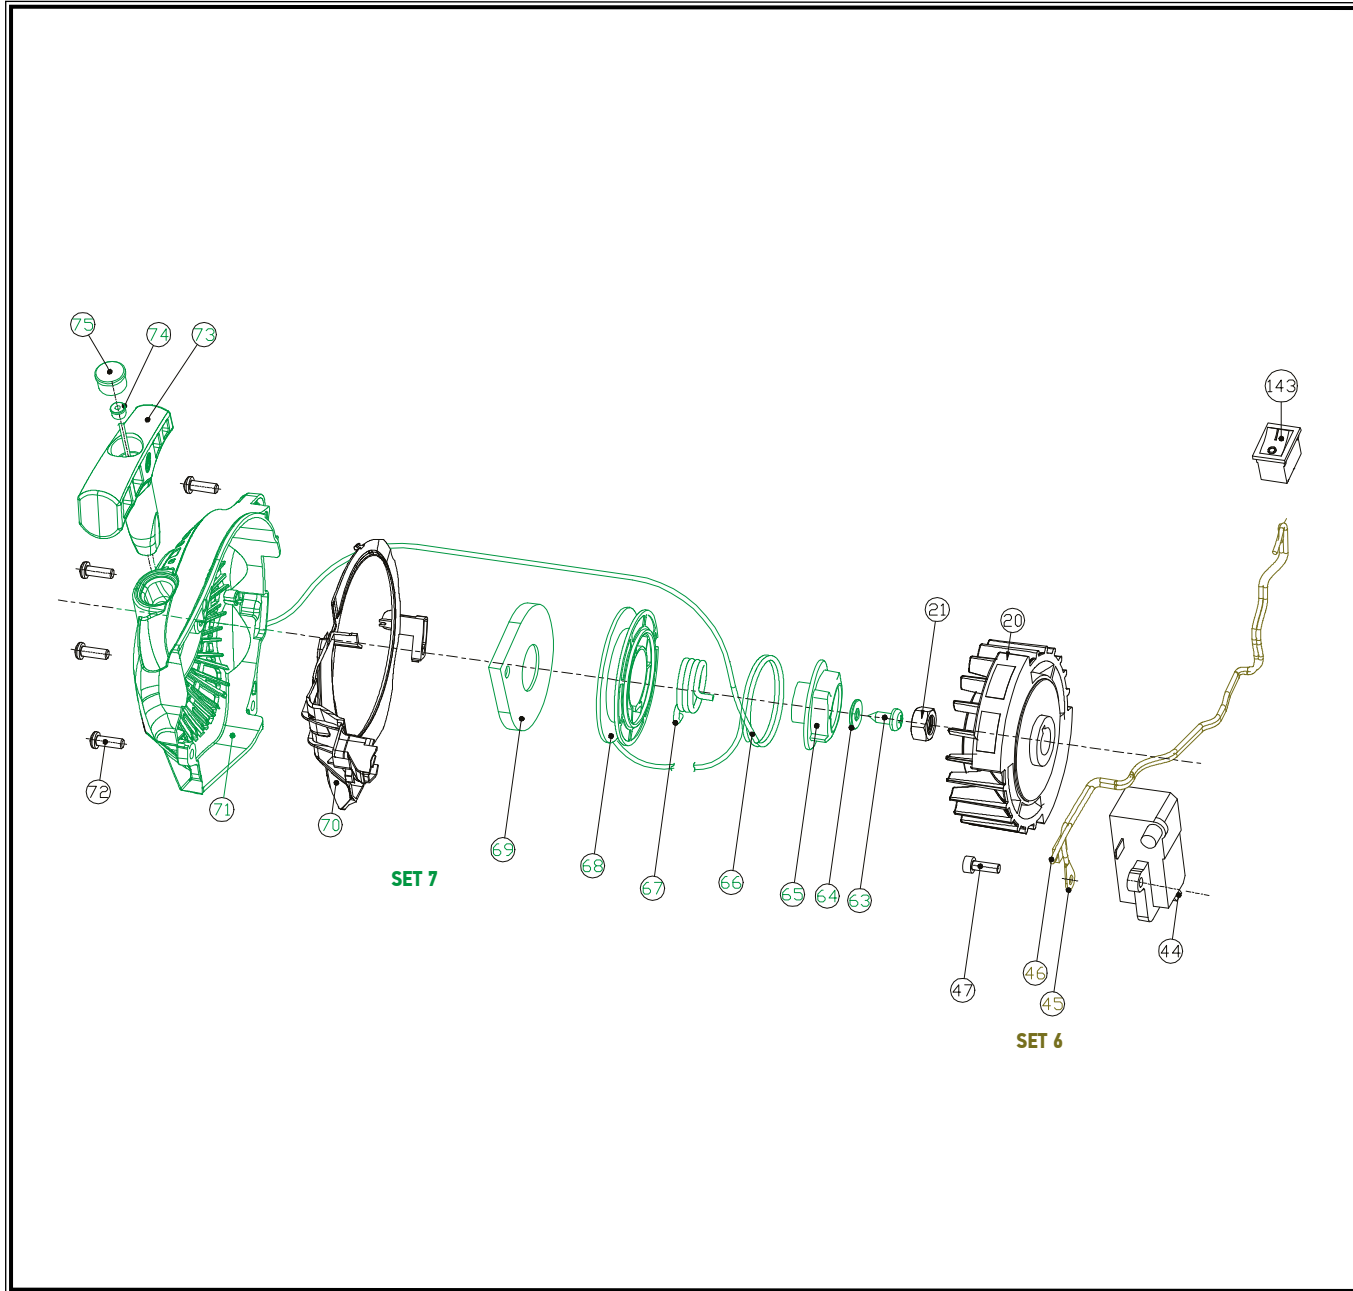

POS.	CODE	DESCRIPTION	QTY
1	A05485	CRANKSHAFT	1
2	A12125	RING SNAP	2
3	A12126	BEARING NEEDLE	1
4	A12127	PISTON SNAP	2
5	A12128	PISTON 35mm	1
6	A12129	PISTON PIN	1
7	A12130	PISTON RING	1
8	A05535	CYLINDER GASKET	1
9	A12131	CYLINDER 35mm	1
10	A05661	SPARK PLUG	1
11	A05824	OIL SEAL	2
12	A04264	SCREW M4x14	4
13	A05837	CRANKCASE-LEFT	1
14	A05839	CRANKCASE GASKET	1
15	A05843	BEARING 6001	2
16	A05845	WOODRUFF KEY	1
17	A05857	PIN-CRANKCASE	2
18	A05873	CRANKCASE-RIGHT	1
19	A04264	SCREW M4x14	4
36	A05912	MUFFLER GASKET	1
37	A05924	MUFFLER	1
38	A05962	SCREW M5x20	3
SET (2,4-7)	A05861	PISTON SET	1
SET 3 (2-9)	A06172	SET CYLINDER & PISTON	1

POS.	CODE	DESCRIPTION	QTY
76	A07870	REAR HANDLE	1
77	A07871	SPRING-TRIGGER	1
78	A07872	TRIGGER	1
79	A07873	ROD THROTTLE	1
80	A07874	LEVER-SAFETY TRIGGER	1
81	A07875	COVER-REAR HANDLE	1
82	A12100	SCREW ST4.2x 13	2
83	A07876	HANDLE SCREW PLUG COVER	1
84	A07877	RIGHT REAR SPRING	1
85	A12100	SCREW ST4.2x13	2
86	A07878	LATCH	1
87	A07879	AIR INLET SUPPORT	1
88	A07880	LEFT REAR SPRING	1
89	A12100	SCREW ST4.2x13	1
90	A12138	HOOK FIXING SEAT	1
91	A07881	POTHOOK	1
92	A07882	PRIMER	1
93	A07883	PRIMER OUTLET PIPE	1
94	A07885	PRIMER OUTLET PIPE SEAT	1
95	A07884	PRIMER OUTLET PIPE	1

POS.	CODE	DESCRIPTION	QTY
22	A12117	OIL PUMP WORM GASKET	1
23	A05945	OIL PUMP	1
24	A05960	OIL PUMP OUTLET PIPE	1
25	A04264	SCREW M4x14	2
26	A05921	OIL PUMP PLATE	1
27	A05959	WORM GEAR	1
28	A05922	INTAKE HOSE	1
29	A05947	OIL FILTER	1
30	A12123	NEEDLE BEARING	1
31	A12124	COVER-DRUM CLUTCH	1
32	A06526	CLUTCH WASHER	1
33	A12132	CLUTCH RETAINER	1
34	A12133	CLUTCH SUPPORT	3
35	A12134	CLUTCH SPRING	3
SET 4 (30-31)		A05841 DRUM CLUTCH ASSEMBLY	1
SET 5 (33-35)		A05883 CLUTCH ASSEMBLY	1