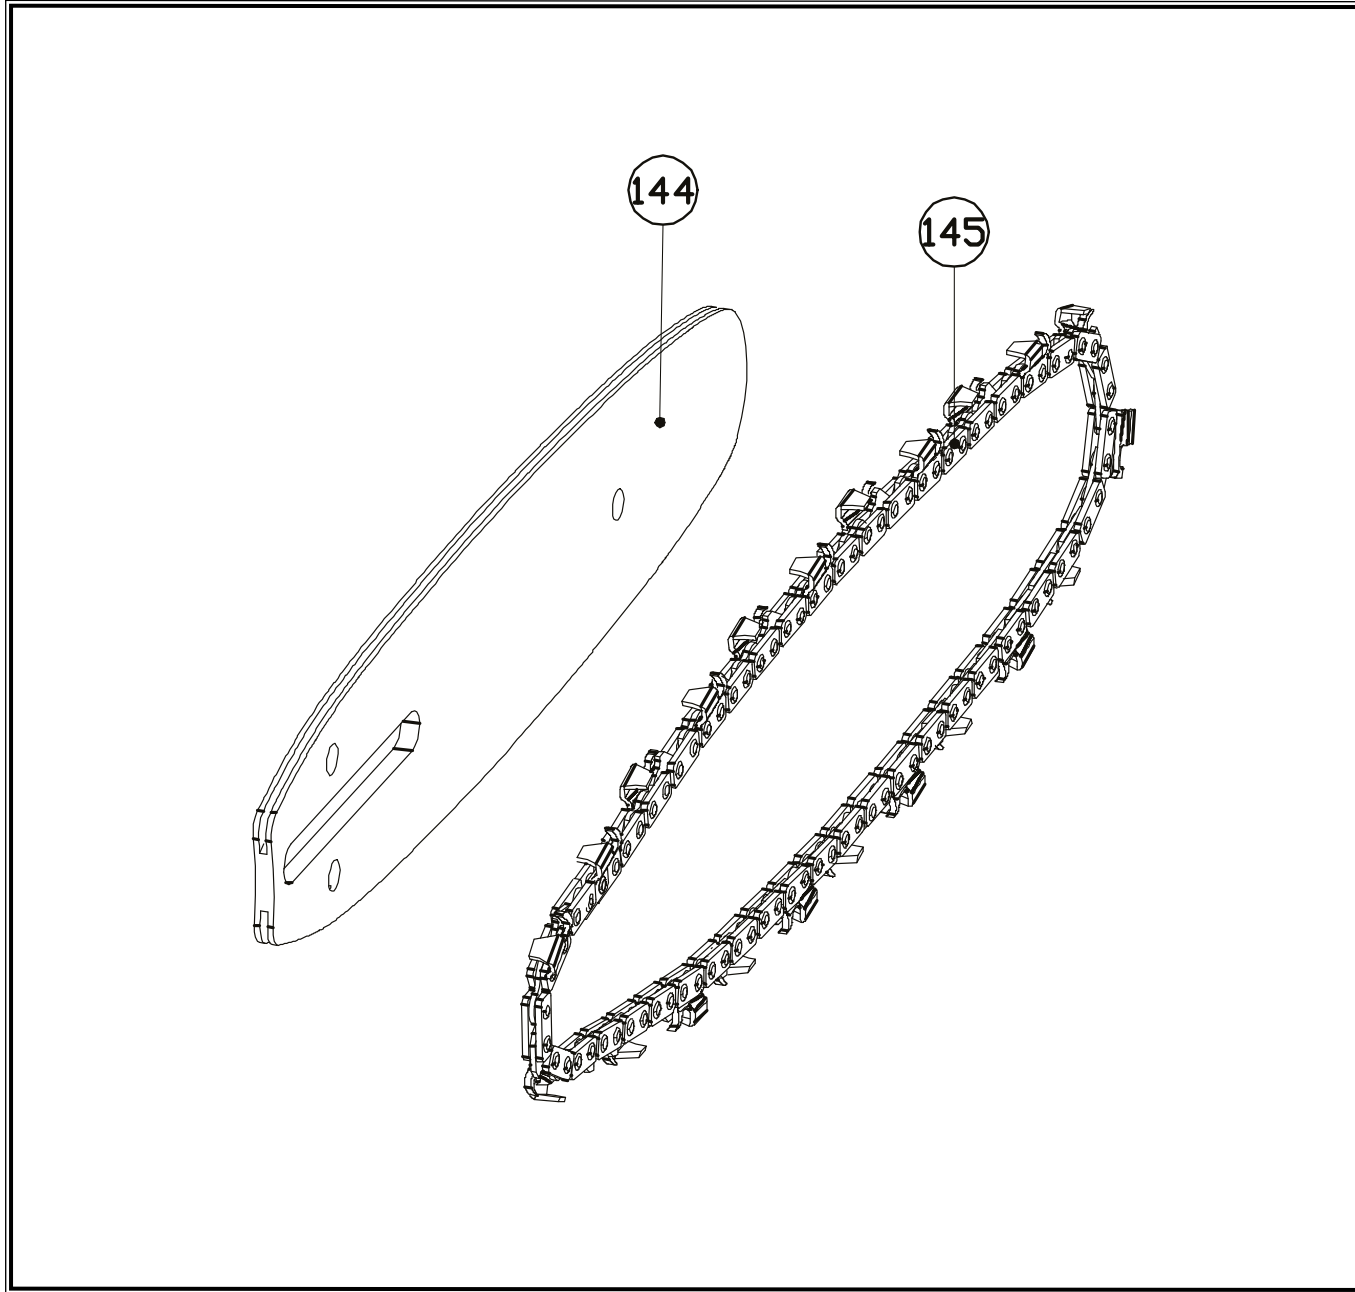

POS.	CODE	DESCRIPTION	QTY
144	*	GUIDE BAR 25 cm, 1/4'-1,1mm	1
145	*	CHAIN 1/4' - 1,1mm - 64	1

* MORE DETAILS TO OUR CATALOGUE