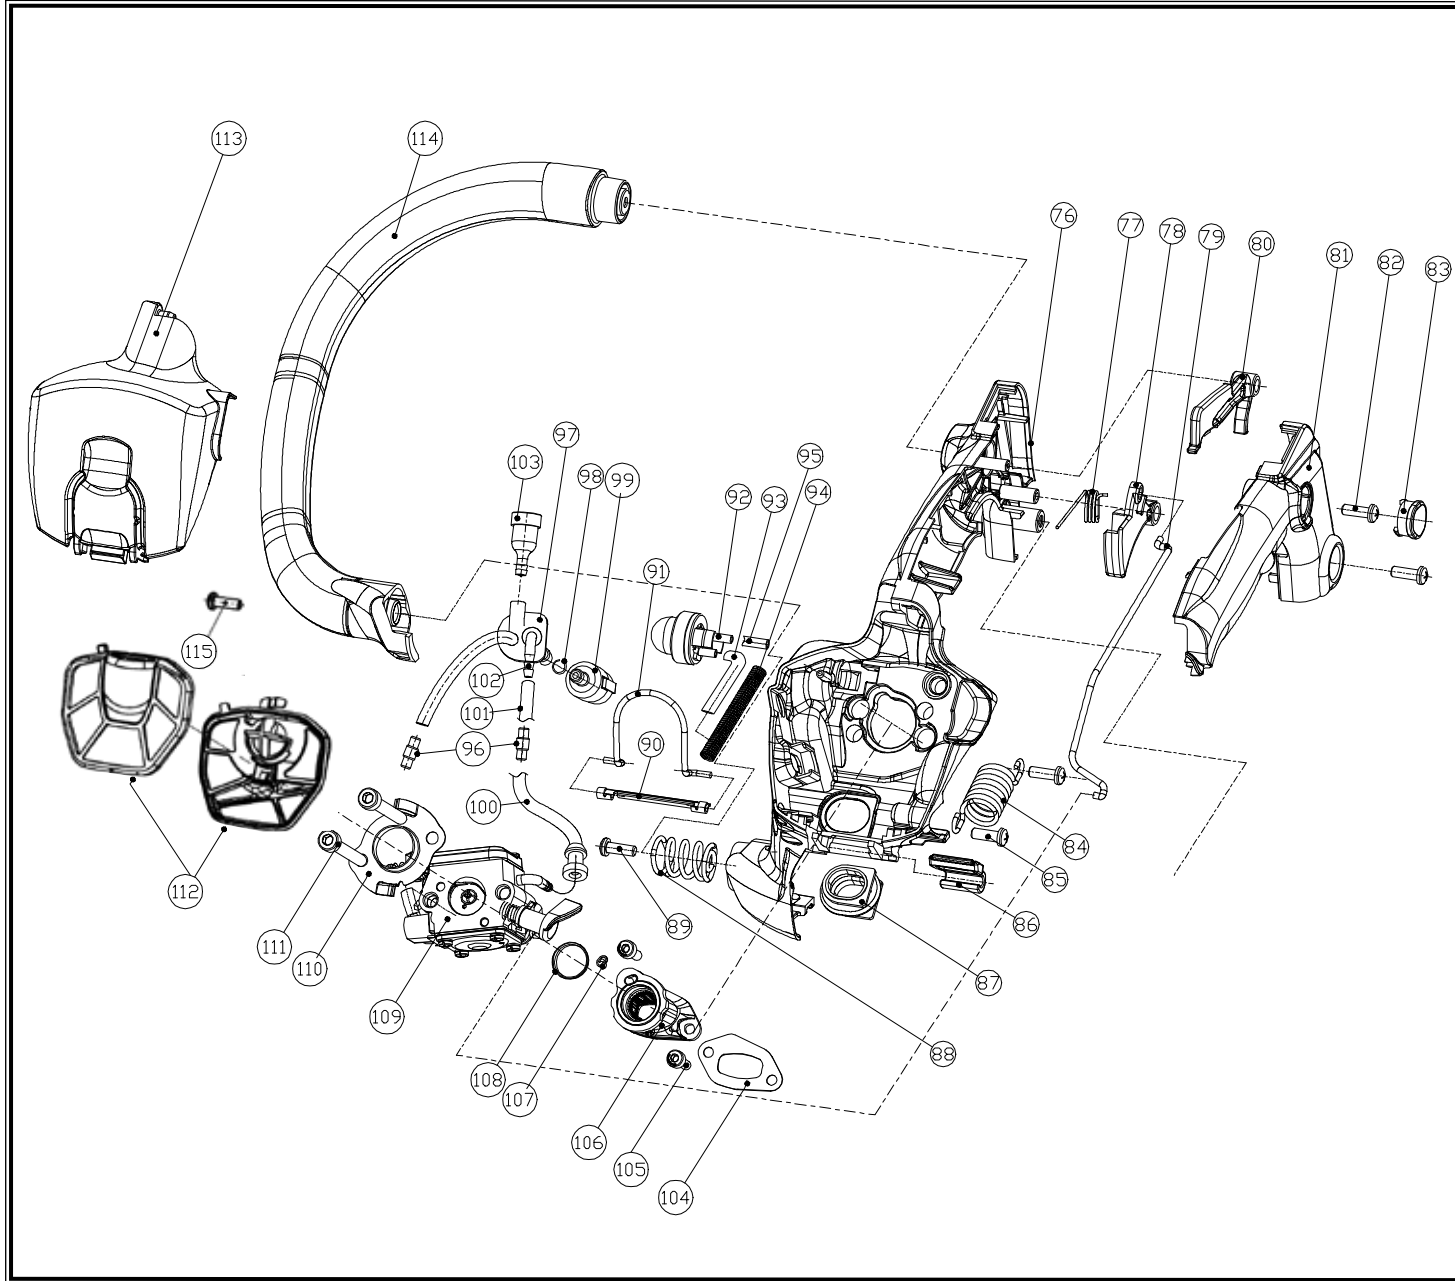

POS.	CODE	DESCRIPTION	QTY
96	A07891	HOSE CONNECTOR	2
97	A07887	HOSE OIL ASSY	1
98	A12121	HOSE OIL SNAP	1
99	A07886	FUEL FILTER	1
100	A07892	CARBURETOR INTAKE PIPE	1
101	A07890	INLET PIPE EXTENSION	1
102	A07889	ELBOW	1
103	A07888	SUPPORT-BALANCE	1
104	A07893	AIR INTAKE GASKET	1
105	A04264	SCREW M4x14	2
106	A07894	AIR INTAKE	1
107	A12139	HOSE-PULSE SUPPORT	1
108	A07895	RETAINING RING	1
109	A07896	CARBURETOR	1
110	A07897	AIR FILTER SEAT	1
111	A04342	SCREW M5x40	2
112	A07898	AIR FILTER ASSAY	1
113	A07900	AIR FILTER COVER	1
114	A07901	HANDLE	1
115	A00779	SCREW ST4.2x16	1