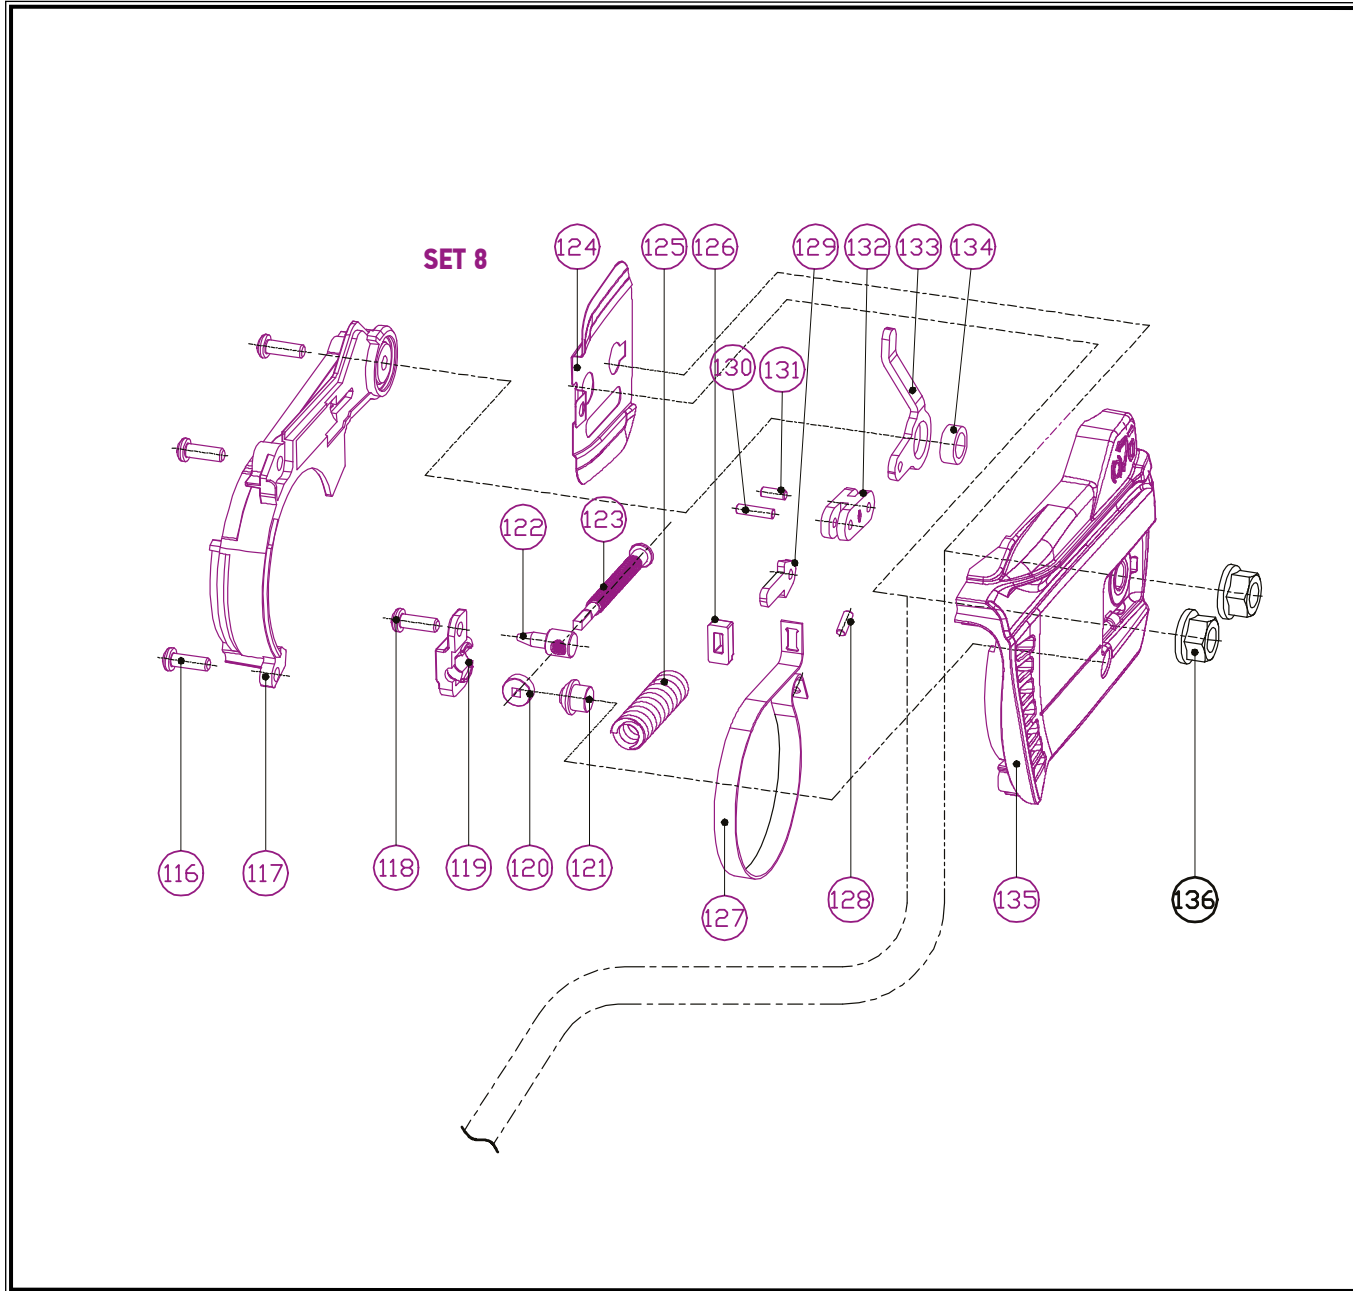

POS.	CODE	DESCRIPTION	QTY
116	A12102	SCREW ST4.2x13	3
117	A07902	BRAKE COVER PLATE	1
118	A12103	SCREW ST4.2x13	1
119	A07903	COVER PLATE	1
120	A12104	PASSIVE WHEEL	1
121	A12105	DRIVING WHEEL	1
122	A12106	TENSION PIN	1
123	A12107	BOLT	1
124	A07904	OUTLET PLATE	1
125	A07905	SPRING-ACTUATION	1
126	A12108	SPRING STOP PLATE	1
127	A07906	BAND BRAKE	1
128	A12115	ROUND PIN	1
129	A12111	SPRING FIXED BAR	1
130	A12109	ROUND PIN	1
131	A12110	ROUND PIN	1
132	A12112	HINGE CONNECTOR	1
133	A12113	HINGE LEVER	1
134	A12114	HINGE LEVER COVER	1
135	A12116	BRAKE COVER	1
136	A07907	SCREW M8x1	2
SET 8 (116-135)	A05448	BRAKE COVER ASSEMBLY	1