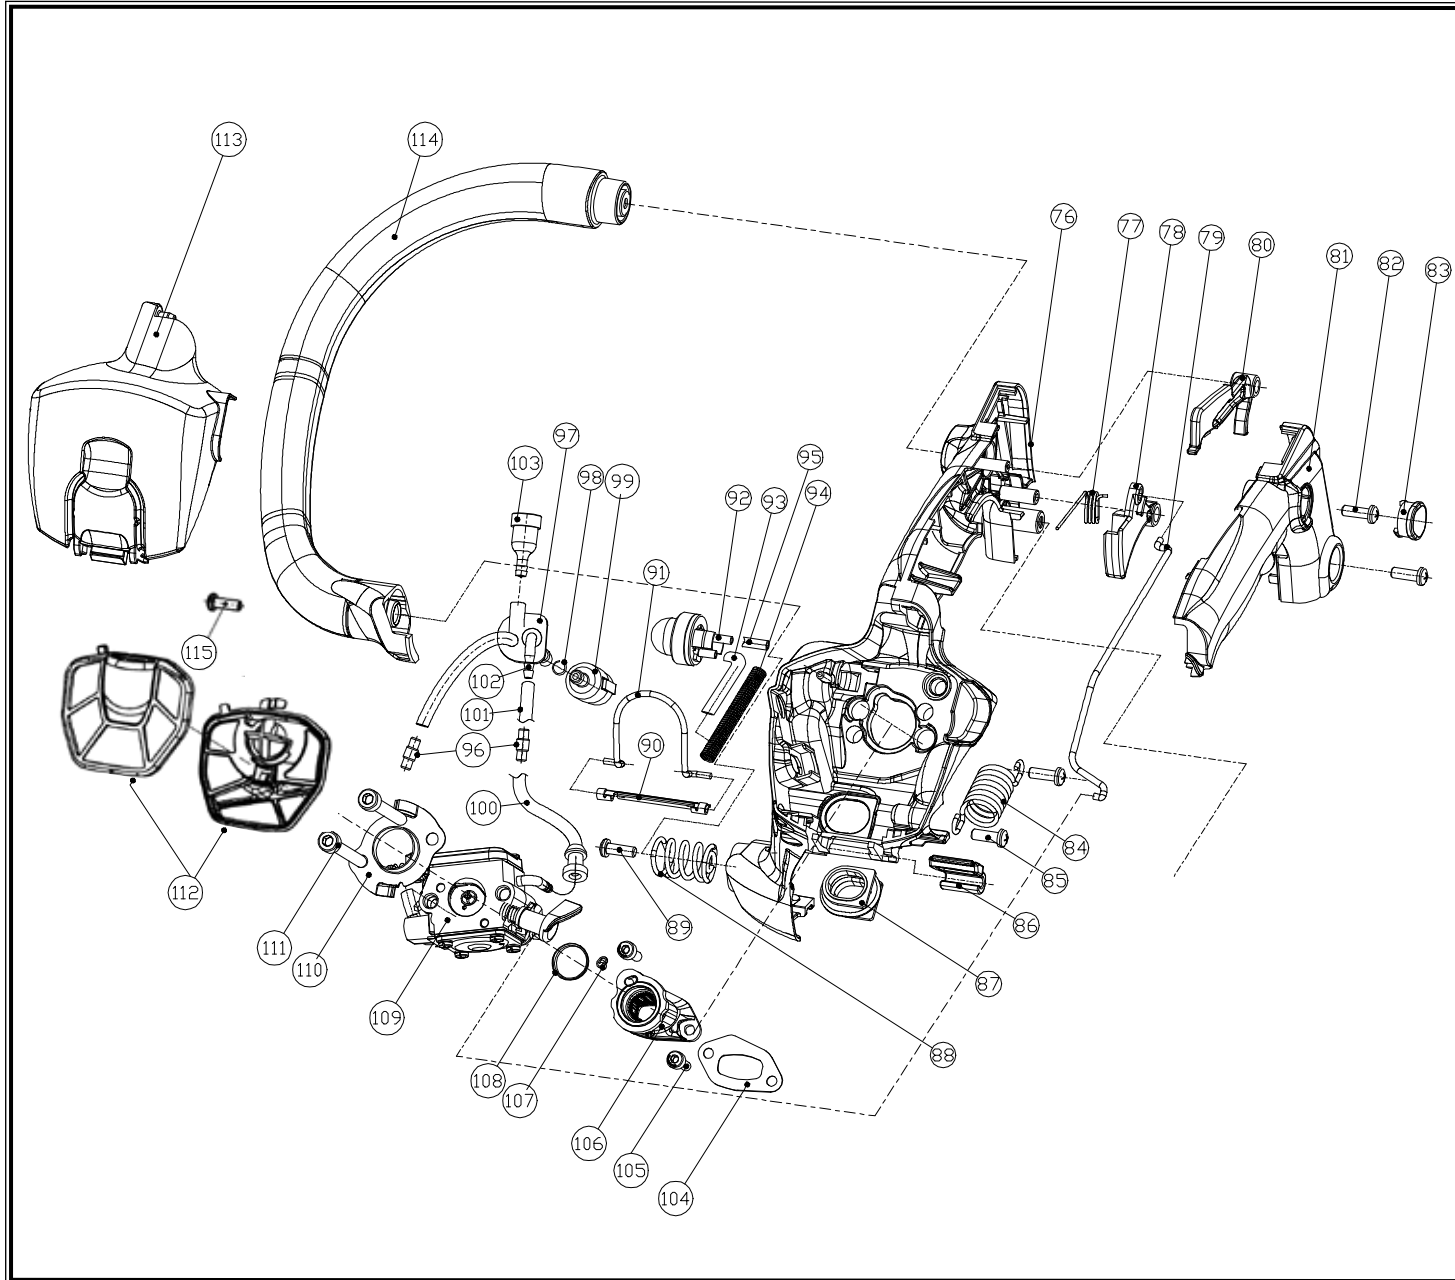

POS.	CODE	DESCRIPTION	QTY
39	A12100	SCREW ST4.2x13	2
40	A05925	MUFFLER COVER	1
41	A06546	TANK ASSY	1
42	A05887	SPARK COVER	1
43	A05901	SPARK COVER BUTTON	1
48	A07853	AIR VENT	1
49	A04264	SCREW M4x14	3
50	A07854	FRONT BAFFLE BUSHING	1
51	A07855	HANDLE FRONT SPRING	2
52	A12100	SCREW ST4.2x13	1
53	A07856	DECORATIVE COVER	1
54	A07857	FRONT BRAKE	1
55	A07858	FRONT BRAKE SPRING	1
56	A12136	SCREW ST5x18.5	1
57	A07859	SPIKE	1
58	A03976	SCREW ST4.8x13	2
59	A07860	CHAIN CATCHER	1
60	A12137	SCREW ST5.5x15	1
61	A07861	OUTLET PLATE	1
62	A12100	SCREW ST4.2x13	1
SET 1 (137-139)	A05469	OIL CAP	1
SET 2 (140-142)	A05471	FUEL CAP	1

POS.	CODE	DESCRIPTION	QTY
1	A05485	CRANKSHAFT	1
2	A12125	RING SNAP	2
3	A12126	BEARING NEEDLE	1
4	A12127	PISTON SNAP	2
5	A12128	PISTON 35mm	1
6	A12129	PISTON PIN	1
7	A12130	PISTON RING	1
8	A05535	CYLINDER GASKET	1
9	A12131	CYLINDER 35mm	1
10	A05661	SPARK PLUG	1
11	A05824	OIL SEAL	2
12	A04264	SCREW M4x14	4
13	A05837	CRANKCASE-LEFT	1
14	A05839	CRANKCASE GASKET	1
15	A05843	BEARING 6001	2
16	A05845	WOODRUFF KEY	1
17	A05857	PIN-CRANKCASE	2
18	A05873	CRANKCASE-RIGHT	1
19	A04264	SCREW M4x14	4
36	A05912	MUFFLER GASKET	1
37	A05924	MUFFLER	1
38	A05962	SCREW M5x20	3
SET (2,4-7)	A05861	PISTON SET	1
SET 3 (2-9)	A06172	SET CYLINDER & PISTON	1

POS.	CODE	DESCRIPTION	QTY
22	A12117	OIL PUMP WORM GASKET	1
23	A05945	OIL PUMP	1
24	A05960	OIL PUMP OUTLET PIPE	1
25	A04264	SCREW M4x14	2
26	A05921	OIL PUMP PLATE	1
27	A05959	WORM GEAR	1
28	A05922	INTAKE HOSE	1
29	A05947	OIL FILTER	1
30	A12123	NEEDLE BEARING	1
31	A12124	COVER-DRUM CLUTCH	1
32	A06526	CLUTCH WASHER	1
33	A12132	CLUTCH RETAINER	1
34	A12133	CLUTCH SUPPORT	3
35	A12134	CLUTCH SPRING	3
SET 4 (30-31)		A05841 DRUM CLUTCH ASSEMBLY	1
SET 5 (33-35)		A05883 CLUTCH ASSEMBLY	1

POS.	CODE	DESCRIPTION	QTY
144	*	GUIDE BAR 25 cm, 1/4'-1,1mm	1
145	*	CHAIN 1/4' - 1,1mm - 64	1

* MORE DETAILS TO OUR CATALOGUE