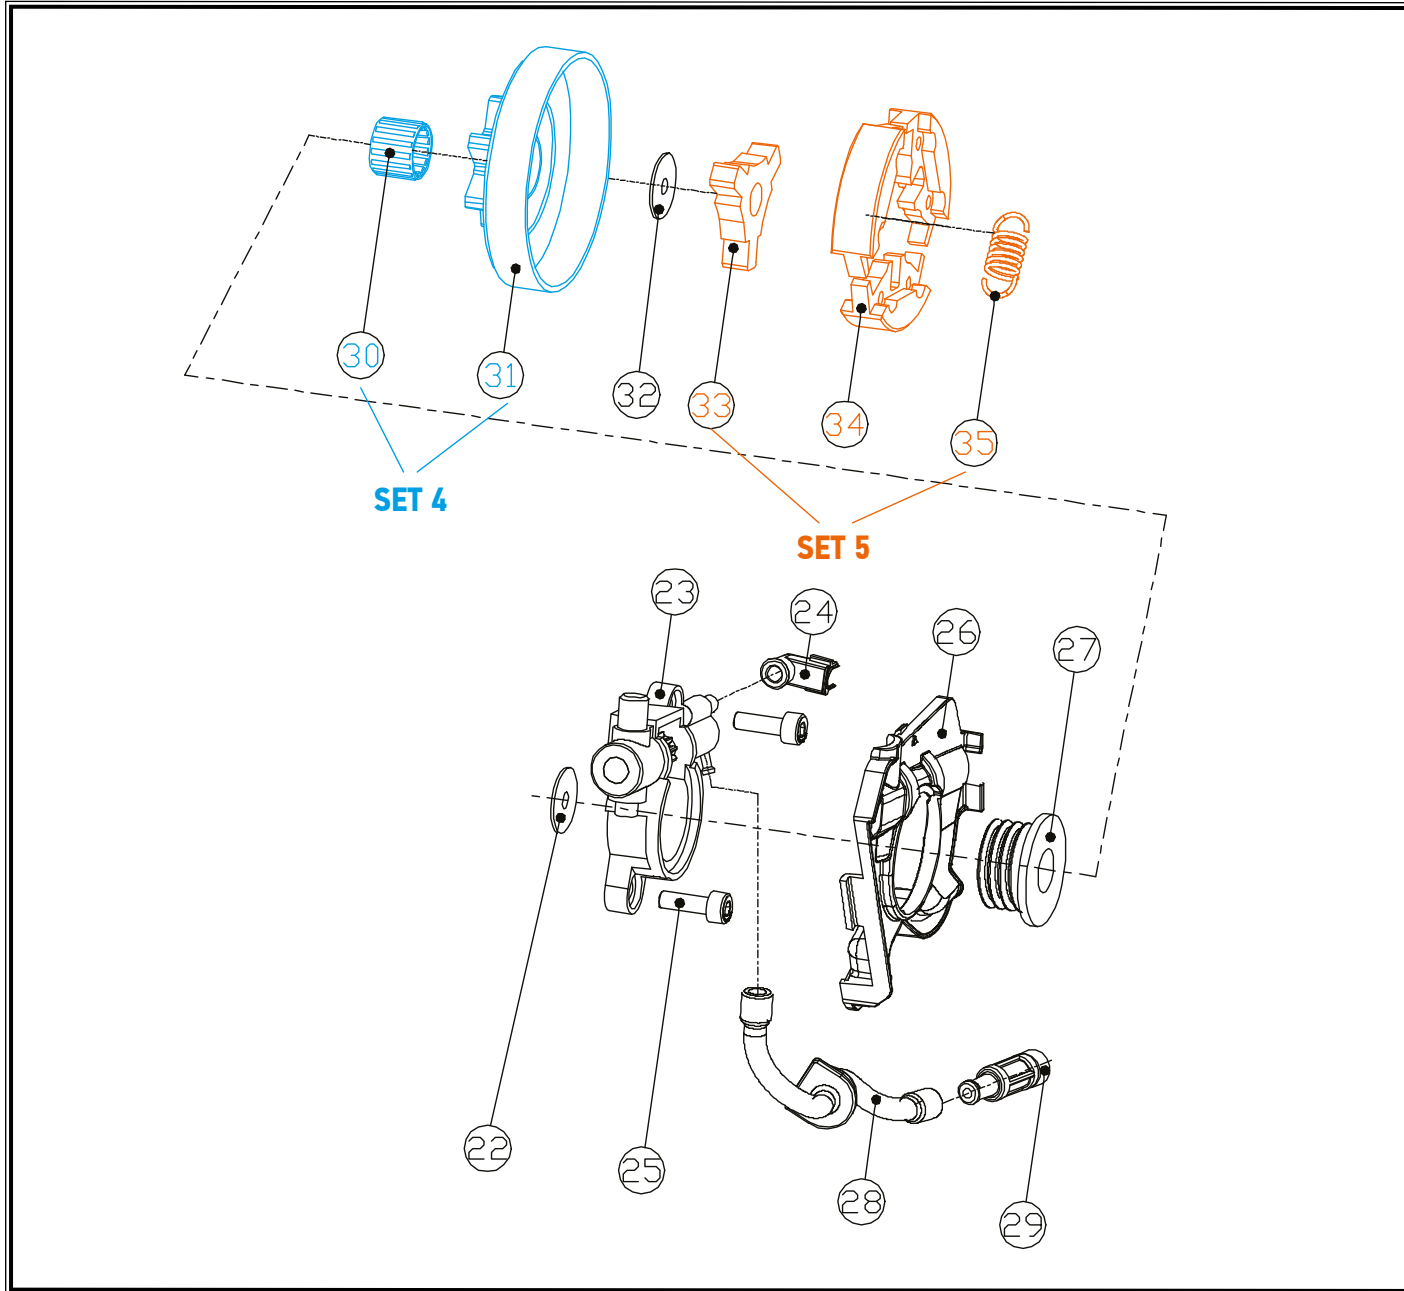

POS.	CODE	DESCRIPTION	QTY
39	A12100	SCREW ST4.2x13	2
40	A05925	MUFFLER COVER	1
41	A06546	TANK ASSY	1
42	A05887	SPARK COVER	1
43	A05901	SPARK COVER BUTTON	1
48	A07853	AIR VENT	1
49	A04264	SCREW M4x14	3
50	A07854	FRONT BAFFLE BUSHING	1
51	A07855	HANDLE FRONT SPRING	2
52	A12100	SCREW ST4.2x13	1
53	A07856	DECORATIVE COVER	1
54	A07857	FRONT BRAKE	1
55	A07858	FRONT BRAKE SPRING	1
56	A12136	SCREW ST5x18.5	1
57	A07859	SPIKE	1
58	A03976	SCREW ST4.8x13	2
59	A07860	CHAIN CATCHER	1
60	A12137	SCREW ST5.5x15	1
61	A07861	OUTLET PLATE	1
62	A12100	SCREW ST4.2x13	1
SET 1 (137-139)	A05469	OIL CAP	1
SET 2 (140-142)	A05471	FUEL CAP	1

POS.	CODE	DESCRIPTION	QTY
1	A05485	CRANKSHAFT	1
2	A12125	RING SNAP	2
3	A12126	BEARING NEEDLE	1
4	A12127	PISTON SNAP	2
5	A12128	PISTON 35mm	1
6	A12129	PISTON PIN	1
7	A12130	PISTON RING	1
8	A05535	CYLINDER GASKET	1
9	A12131	CYLINDER 35mm	1
10	A05661	SPARK PLUG	1
11	A05824	OIL SEAL	2
12	A04264	SCREW M4x14	4
13	A05837	CRANKCASE-LEFT	1
14	A05839	CRANKCASE GASKET	1
15	A05843	BEARING 6001	2
16	A05845	WOODRUFF KEY	1
17	A05857	PIN-CRANKCASE	2
18	A05873	CRANKCASE-RIGHT	1
19	A04264	SCREW M4x14	4
36	A05912	MUFFLER GASKET	1
37	A05924	MUFFLER	1
38	A05962	SCREW M5x20	3
SET (2,4-7)	A05861	PISTON SET	1
SET 3 (2-9)	A06172	SET CYLINDER & PISTON	1

POS.	CODE	DESCRIPTION	QTY
22	A12117	OIL PUMP WORM GASKET	1
23	A05945	OIL PUMP	1
24	A05960	OIL PUMP OUTLET PIPE	1
25	A04264	SCREW M4x14	2
26	A05921	OIL PUMP PLATE	1
27	A05959	WORM GEAR	1
28	A05922	INTAKE HOSE	1
29	A05947	OIL FILTER	1
30	A12123	NEEDLE BEARING	1
31	A12124	COVER-DRUM CLUTCH	1
32	A06526	CLUTCH WASHER	1
33	A12132	CLUTCH RETAINER	1
34	A12133	CLUTCH SUPPORT	3
35	A12134	CLUTCH SPRING	3
SET 4 (30-31)		A05841 DRUM CLUTCH ASSEMBLY	1
SET 5 (33-35)		A05883 CLUTCH ASSEMBLY	1

POS.	CODE	DESCRIPTION	QTY
144	*	GUIDE BAR 25 cm, 1/4'-1,1mm	1
145	*	CHAIN 1/4' - 1,1mm - 64	1

* MORE DETAILS TO OUR CATALOGUE