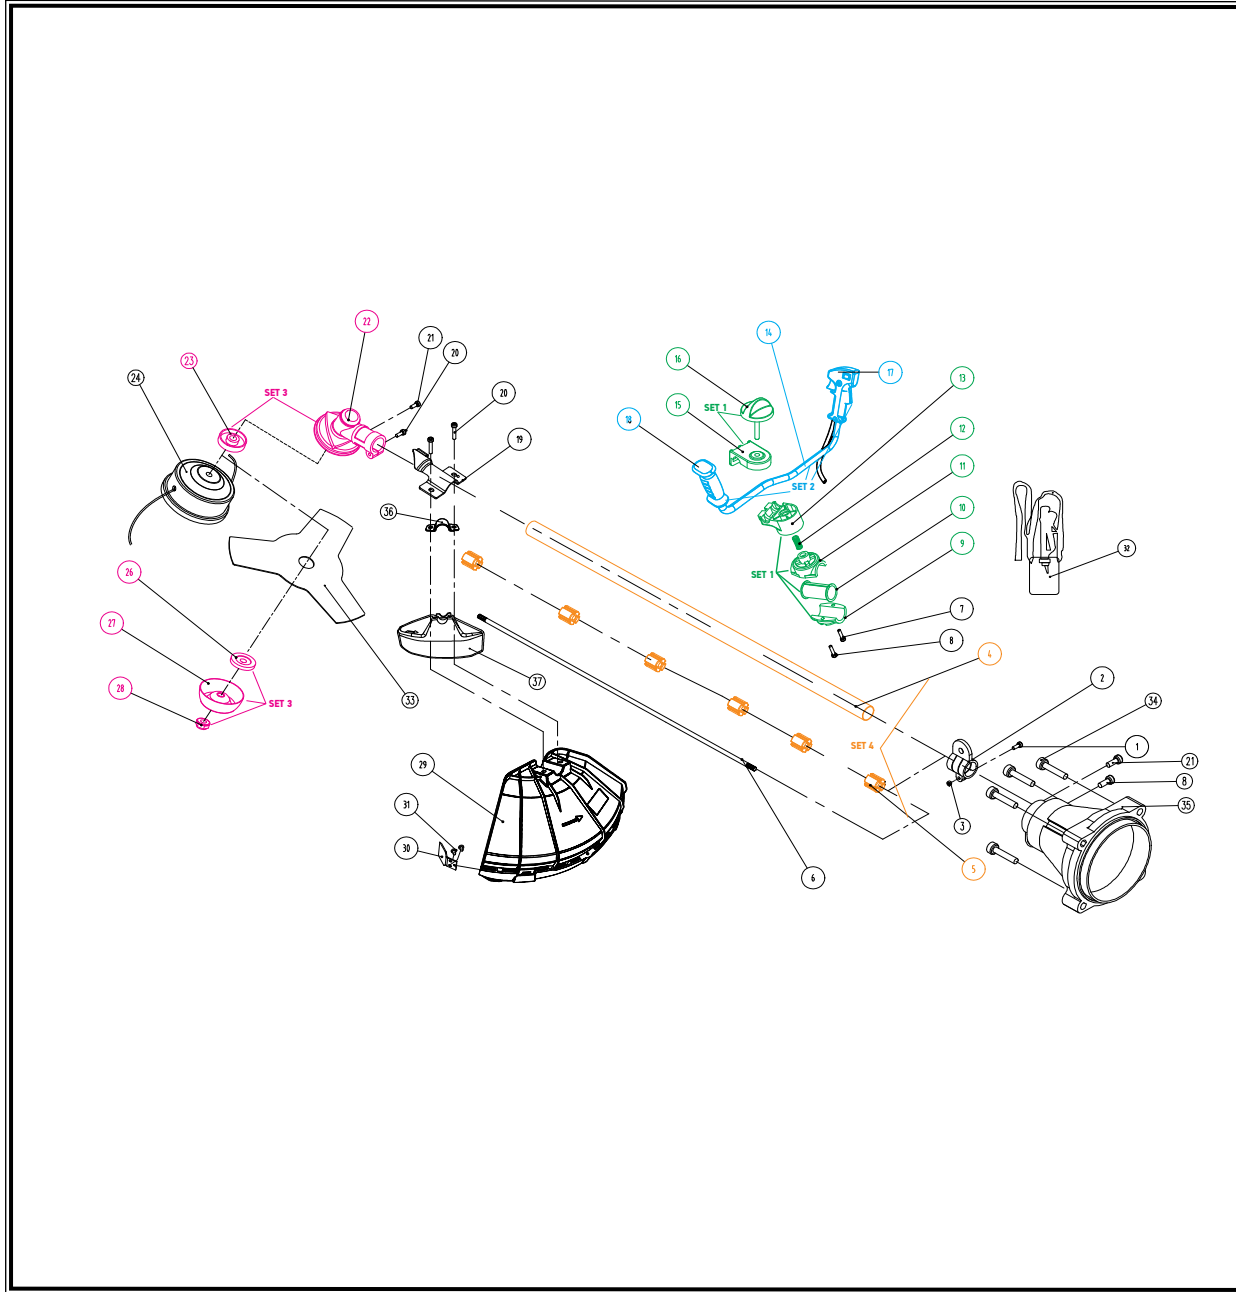

POS.	CODE	DESCRIPTION	QTY
1	A05159	SCREW M5X20	4
2	A05160	CONNECTOR SUPPORTS	1
3	A05161	STARTER ASSEMBLY	1
4	A05162	SCREW	2
5	A05163	STARTER WASHER	1
6	A05164	REAL STARTER	1
7	A05165	SMALL OIL SEAL	1
8	A05166	RIGHT CRANK CASE	1
9	A05167	CRANK CASE GASKET	1
10	A05168	BEARING NEEDLE 6202	2
11	A05237	CRANK SHAFT ASSEMBLY	1
12	A05170	PIN	4
13	A05171	LEFT CRANK CASE	1
14	A05172	SCREW M5X30	4
15	A05173	BIG OIL SEAL	1
16	A05174	KEY	1
17	A12570	FLYWHEEL	1
18	A05176	CHOKE	1
19	A05177	CARBURETOR SUPPORT	1
20	A05178	OIL TANK SUPPORT	1
21	A05179	SPONGE-AIR FILTER	1
22	A05180	AIR FILTER SCREW	1
23	A05181	AIR FILTER COVER	1
24	A05182	SCREW M5X55	2
25	A05183	SPRING WASHER	2
26	A05184	WASHER	2

POS.	CODE	DESCRIPTION	QTY
27	A05185	SCREW M5X25	10
28	A05186	SCREW M5X14	2
29	A05187	WIND GUIDE COVER	1
30	A05188	FLY WHEEL COVER	1
31	A05189	NUT M8	1
32	A05190	WASHER	3
33	A05191	CLUTCH SCREW	2
34	A05192	WASHER	2
35	A05193	CLUTCH SPRING	1
36	A05194	CLUTCH	2
<b>SET 1 (35+36)</b>	A12569	CLUTCH ASSEMBLY	1
37	A05195	CARBURETOR	1
38	A05196	CARBURETOR GASKET	1
39	A05197	SCREW M5X20	4
40	A05198	AIR INTAKE	1
41	A05199	AIR INTAKE GASKET	1
42	A12571	CYLINDER	1
43	A12572	ELECTRICAL IGNITION	1
44	A05202	SPARK PLUG	1
45	A05203	SCREW ST4.8X12	1
46	A05204	CYLINDER COVER	1
47	A05205	CYLINDER COVER TOP COVER	1
48	A12573	MUFFLER	1
49	A05207	SCREW M6X60	2

POS.	CODE	DESCRIPTION	QTY
1	A05217	SCREW M5X15	1
2	A05218	CIRCINAL ASSEMBLY	1
3	A05219	SCREW	1
SET4 (4-5)	A05220	TUBE ASS.	1
6	A05222	DRIVE SHAFT	1
7	A05223	SCREW M5X20	1
8	A05224	SCREW M5X25	2
SET 1 (9-13, 15, 16)	A05225	HANDLE CLAMP	1
SET 2 (14, 17, 18)	A05226	SWITCH ASSEMBLY	1
19	A05227	CLAMP	1
20	A05228	SCREW M6X25	3
21	A05229	SCREW M5X16	2
SET 3 (22, 23, 26-28)	A05230	GEAR CASE ASSEMBLY	1
24	46065	NYLON CUTTER	1
29	A05232	PROTECT COVER	1
30	A05233	SMALL BLADE	1
31	A05234	SCREW ST4.2X9.5	2
32	A12576	DOUBLE BELT	1
33	A05231	BLADE	1
34	A05235	SCREW M6X30	4
35	A05236	GEAR CASE CONNECTOR	1
36	A05242	PROTECT COVER PLATE	1
37	A05243	PROTECT COVER	1