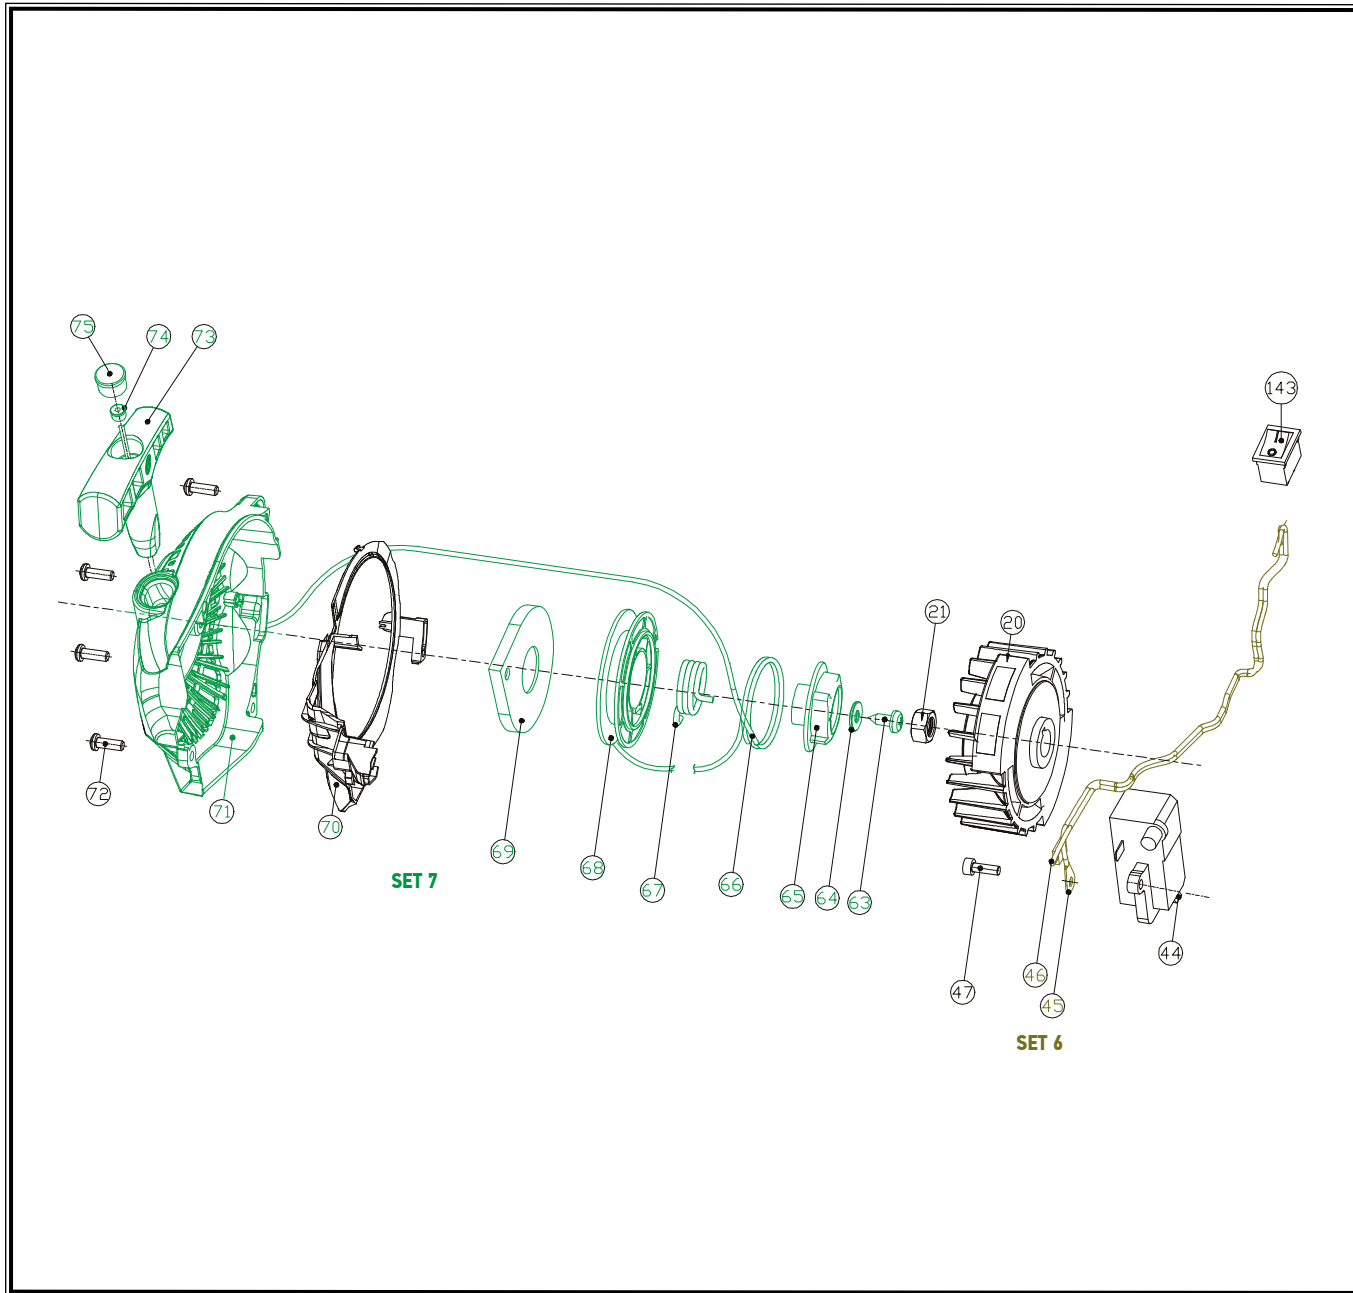

POS.	CODE	DESCRIPTION	QTY
1	A05485	CRANKSHAFT	1
2	A12125	RING SNAP	2
3	A12126	BEARING NEEDLE	1
4	A12127	PISTON SNAP	2
5	A12128	PISTON 35mm	1
6	A12129	PISTON PIN	1
7	A12130	PISTON RING	1
8	A05535	CYLINDER GASKET	1
9	A12131	CYLINDER 35mm	1
10	A05661	SPARK PLUG	1
11	A05824	OIL SEAL	2
12	A04264	SCREW M4x14	4
13	A05837	CRANKCASE-LEFT	1
14	A05839	CRANKCASE GASKET	1
15	A05843	BEARING 6001	2
16	A05845	WOODRUFF KEY	1
17	A05857	PIN-CRANKCASE	2
18	A05873	CRANKCASE-RIGHT	1
19	A04264	SCREW M4x14	4
36	A05912	MUFFLER GASKET	1
37	A05924	MUFFLER	1
38	A05962	SCREW M5x20	3
SET (2,4-7)	A05861	PISTON SET	1
SET 3 (2-9)	A06172	SET CYLINDER & PISTON	1

POS.	CODE	DESCRIPTION	QTY
76	A07870	REAR HANDLE	1
77	A07871	SPRING-TRIGGER	1
78	A07872	TRIGGER	1
79	A07873	ROD THROTTLE	1
80	A07874	LEVER-SAFETY TRIGGER	1
81	A07875	COVER-REAR HANDLE	1
82	A12100	SCREW ST4.2x13	2
83	A07876	HANDLE SCREW PLUG COVER	1
84	A07877	RIGHT REAR SPRING	1
85	A12100	SCREW ST4.2x13	2
86	A07878	LATCH	1
87	A07879	AIR INLET SUPPORT	1
88	A07880	LEFT REAR SPRING	1
89	A12100	SCREW ST4.2x13	1
90	A12138	HOOK FIXING SEAT	1
91	A07881	POTHOOK	1
92	A07882	PRIMER	1
93	A07883	PRIMER OUTLET PIPE	1
94	A07885	PRIMER OUTLET PIPE SEAT	1
95	A07884	PRIMER OUTLET PIPE	1

POS.	CODE	DESCRIPTION	QTY
22	A12117	OIL PUMP WORM GASKET	1
23	A05945	OIL PUMP	1
24	A05960	OIL PUMP OUTLET PIPE	1
25	A04264	SCREW M4x14	2
26	A05921	OIL PUMP PLATE	1
27	A05959	WORM GEAR	1
28	A05922	INTAKE HOSE	1
29	A05947	OIL FILTER	1
30	A12123	NEEDLE BEARING	1
31	A12124	COVER-DRUM CLUTCH	1
32	A06526	CLUTCH WASHER	1
33	A12132	CLUTCH RETAINER	1
34	A12133	CLUTCH SUPPORT	3
35	A12134	CLUTCH SPRING	3
SET 4 (30-31)		A05841 DRUM CLUTCH ASSEMBLY	1
SET 5 (33-35)		A05883 CLUTCH ASSEMBLY	1