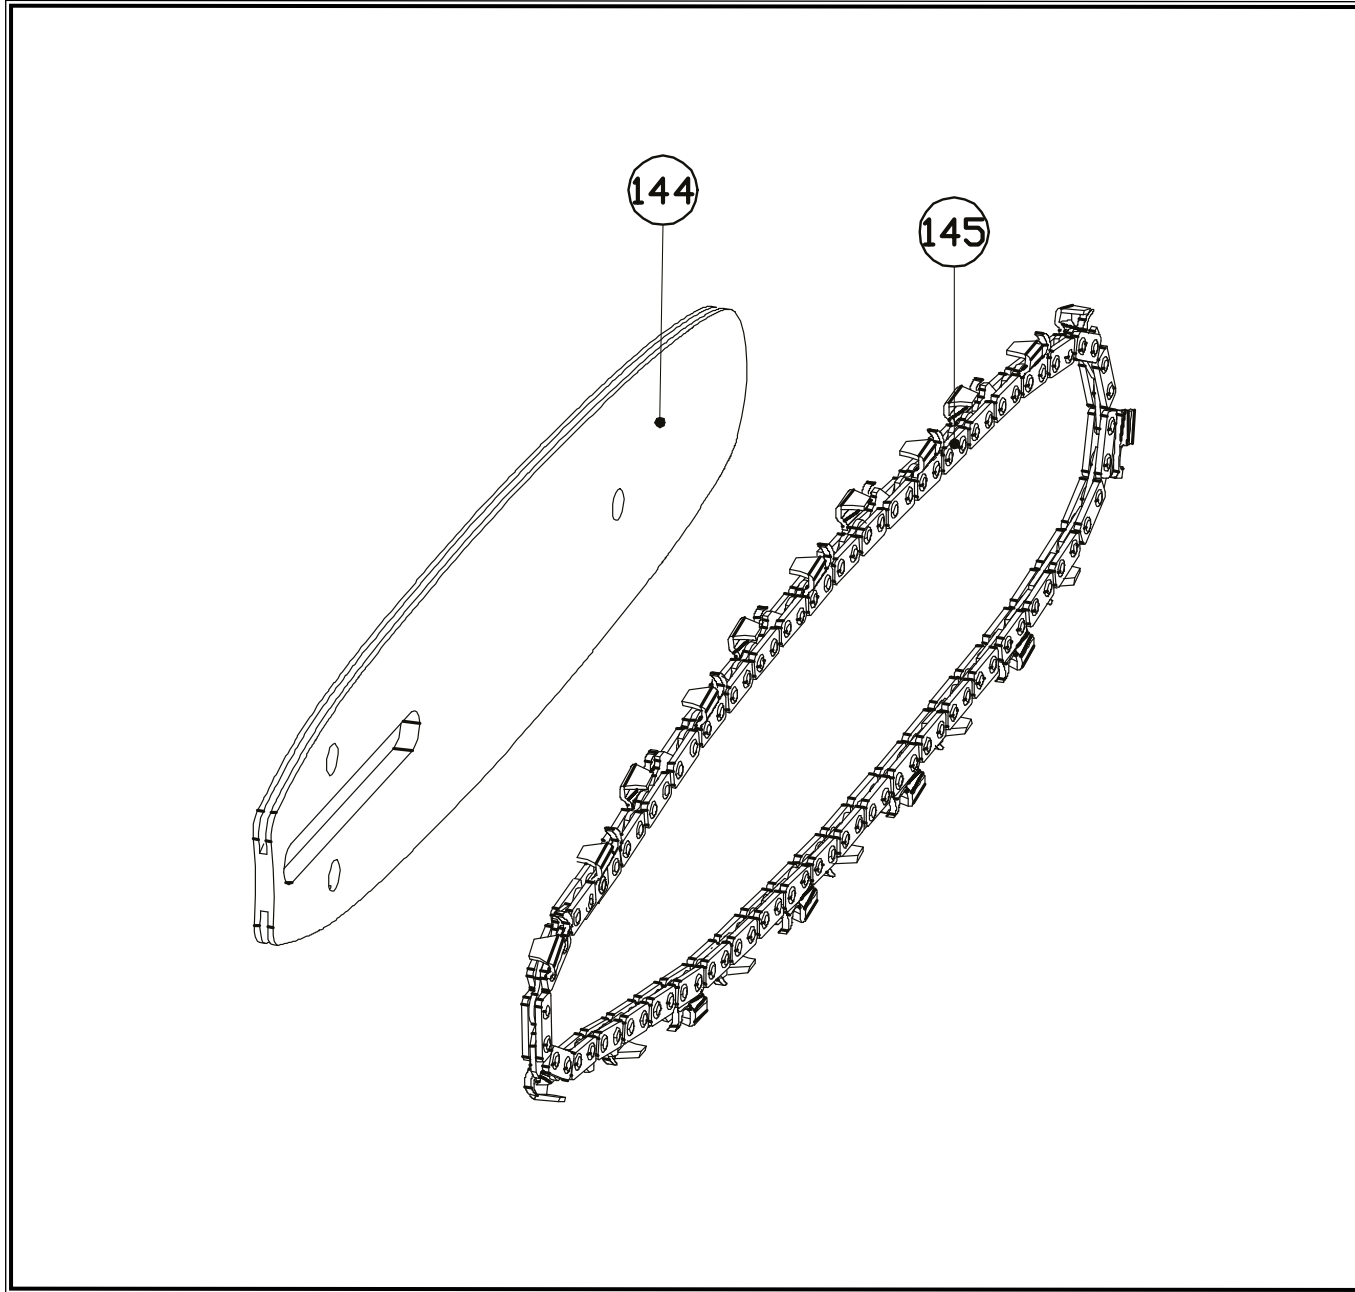

POS.	CODE	DESCRIPTION	QTY
144	*	GUIDE BAR 25 cm, 1/4'-1,3mm	1
145	*	CHAIN 1/4' - 1,3mm - 60	1

* MORE DETAILS TO OUR CATALOGUE