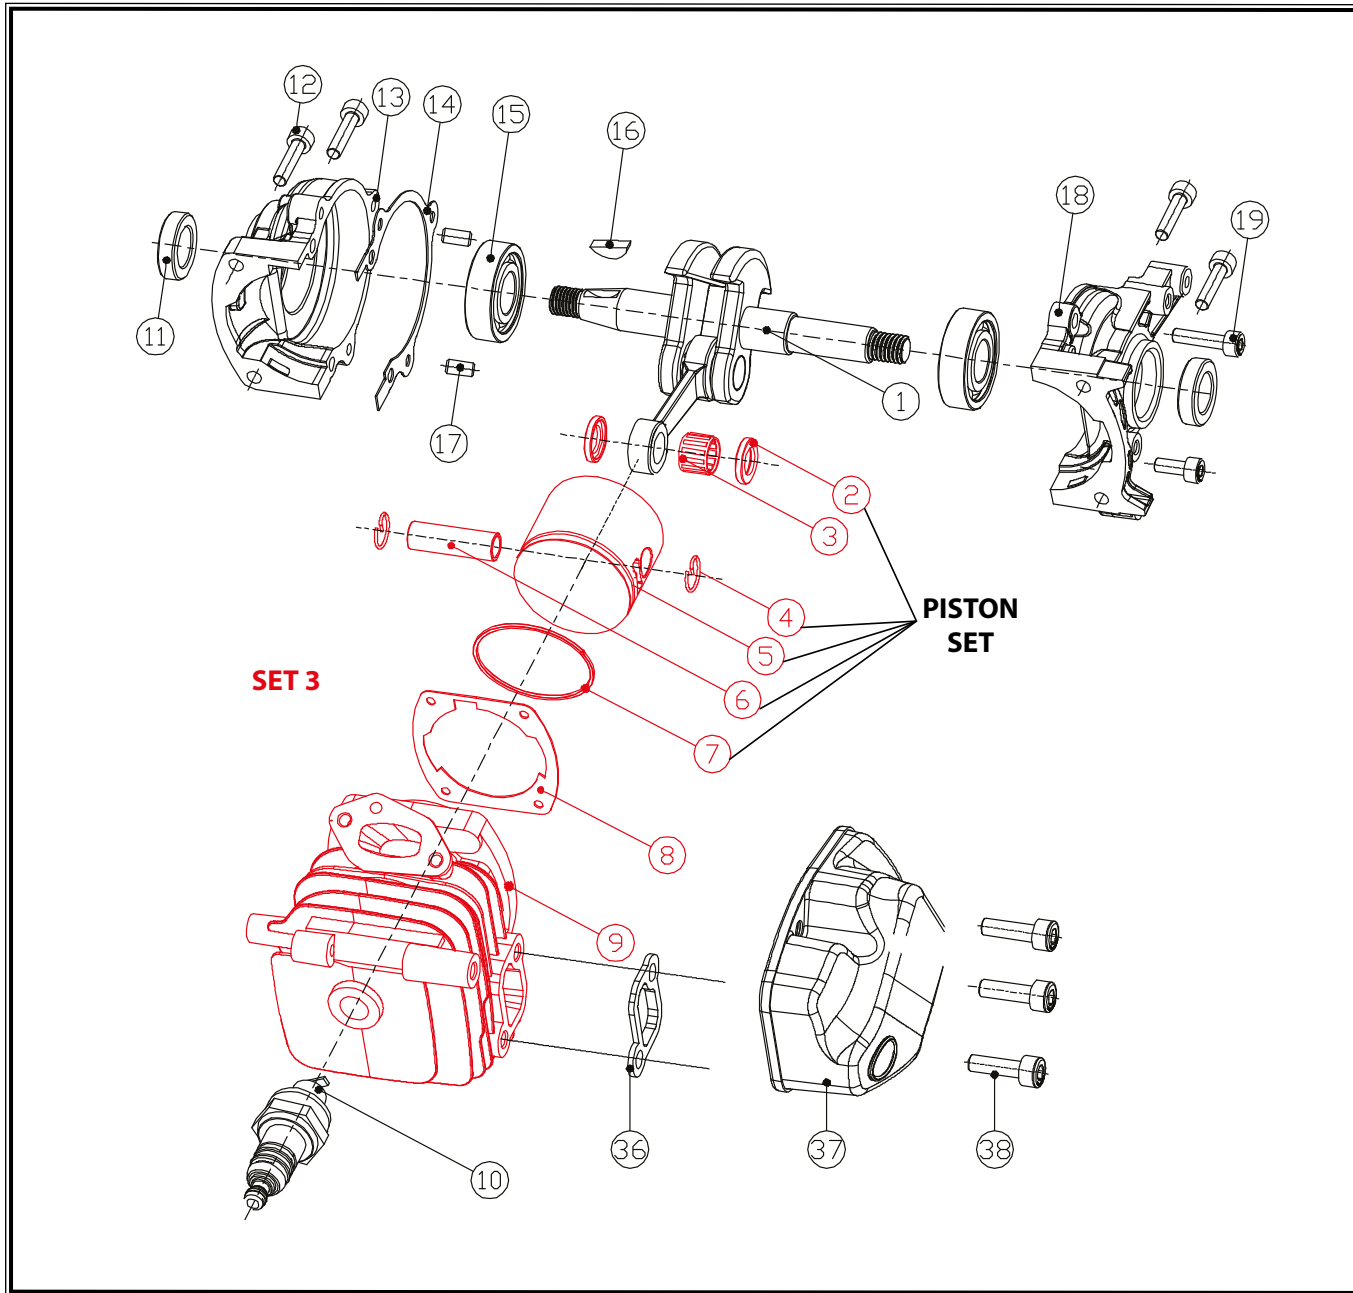

POS.	CODE	DESCRIPTION	QTY
39	A12100	SCREW ST4.2x13	2
40	A05925	MUFFLER COVER	1
41	A06546	TANK ASSY	1
42	A05887	SPARK COVER	1
43	A05901	SPARK COVER BUTTON	1
48	A07853	AIR VENT	1
49	A04264	SCREW M4x14	3
50	A07854	FRONT BAFFLE BUSHING	1
51	A07855	HANDLE FRONT SPRING	2
52	A12100	SCREW ST4.2x13	1
53	A07856	DECORATIVE COVER	1
54	A07857	FRONT BRAKE	1
55	A07858	FRONT BRAKE SPRING	1
56	A12136	SCREW ST5x18.5	1
57	A07859	SPIKE	1
58	A03976	SCREW ST4.8x13	2
59	A07860	CHAIN CATCHER	1
60	A12137	SCREW ST5.5x15	1
61	A07861	OUTLET PLATE	1
62	A12100	SCREW ST4.2x13	1
SET 1 (137-139)	A05469	OIL CAP	1
SET 2 (140-142)	A05471	FUEL CAP	1

POS.	CODE	DESCRIPTION	QTY
1	A05485	CRANKSHAFT	1
2	A12125	RING SNAP	2
3	A12126	BEARING NEEDLE	1
4	A12127	PISTON SNAP	2
5	A12128	PISTON 35mm	1
6	A12129	PISTON PIN	1
7	A12130	PISTON RING	1
8	A05535	CYLINDER GASKET	1
9	A12131	CYLINDER 35mm	1
10	A05661	SPARK PLUG	1
11	A05824	OIL SEAL	2
12	A04264	SCREW M4x14	4
13	A05837	CRANKCASE-LEFT	1
14	A05839	CRANKCASE GASKET	1
15	A05843	BEARING 6001	2
16	A05845	WOODRUFF KEY	1
17	A05857	PIN-CRANKCASE	2
18	A05873	CRANKCASE-RIGHT	1
19	A04264	SCREW M4x14	4
36	A05912	MUFFLER GASKET	1
37	A05924	MUFFLER	1
38	A05962	SCREW M5x20	3
SET (2,4-7)	A05861	PISTON SET	1
SET 3 (2-9)	A06172	SET CYLINDER & PISTON	1

POS.	CODE	DESCRIPTION	QTY
22	A12117	OIL PUMP WORM GASKET	1
23	A05945	OIL PUMP	1
24	A05960	OIL PUMP OUTLET PIPE	1
25	A04264	SCREW M4x14	2
26	A05921	OIL PUMP PLATE	1
27	A05959	WORM GEAR	1
28	A05922	INTAKE HOSE	1
29	A05947	OIL FILTER	1
30	A12123	NEEDLE BEARING	1
31	A12124	COVER-DRUM CLUTCH	1
32	A06526	CLUTCH WASHER	1
33	A12132	CLUTCH RETAINER	1
34	A12133	CLUTCH SUPPORT	3
35	A12134	CLUTCH SPRING	3
SET 4 (30-31)		A05841 DRUM CLUTCH ASSEMBLY	1
SET 5 (33-35)		A05883 CLUTCH ASSEMBLY	1

POS.	CODE	DESCRIPTION	QTY
144	*	GUIDE BAR 25 cm, 1/4'-1,3mm	1
145	*	CHAIN 1/4' - 1,3mm - 60	1

* MORE DETAILS TO OUR CATALOGUE