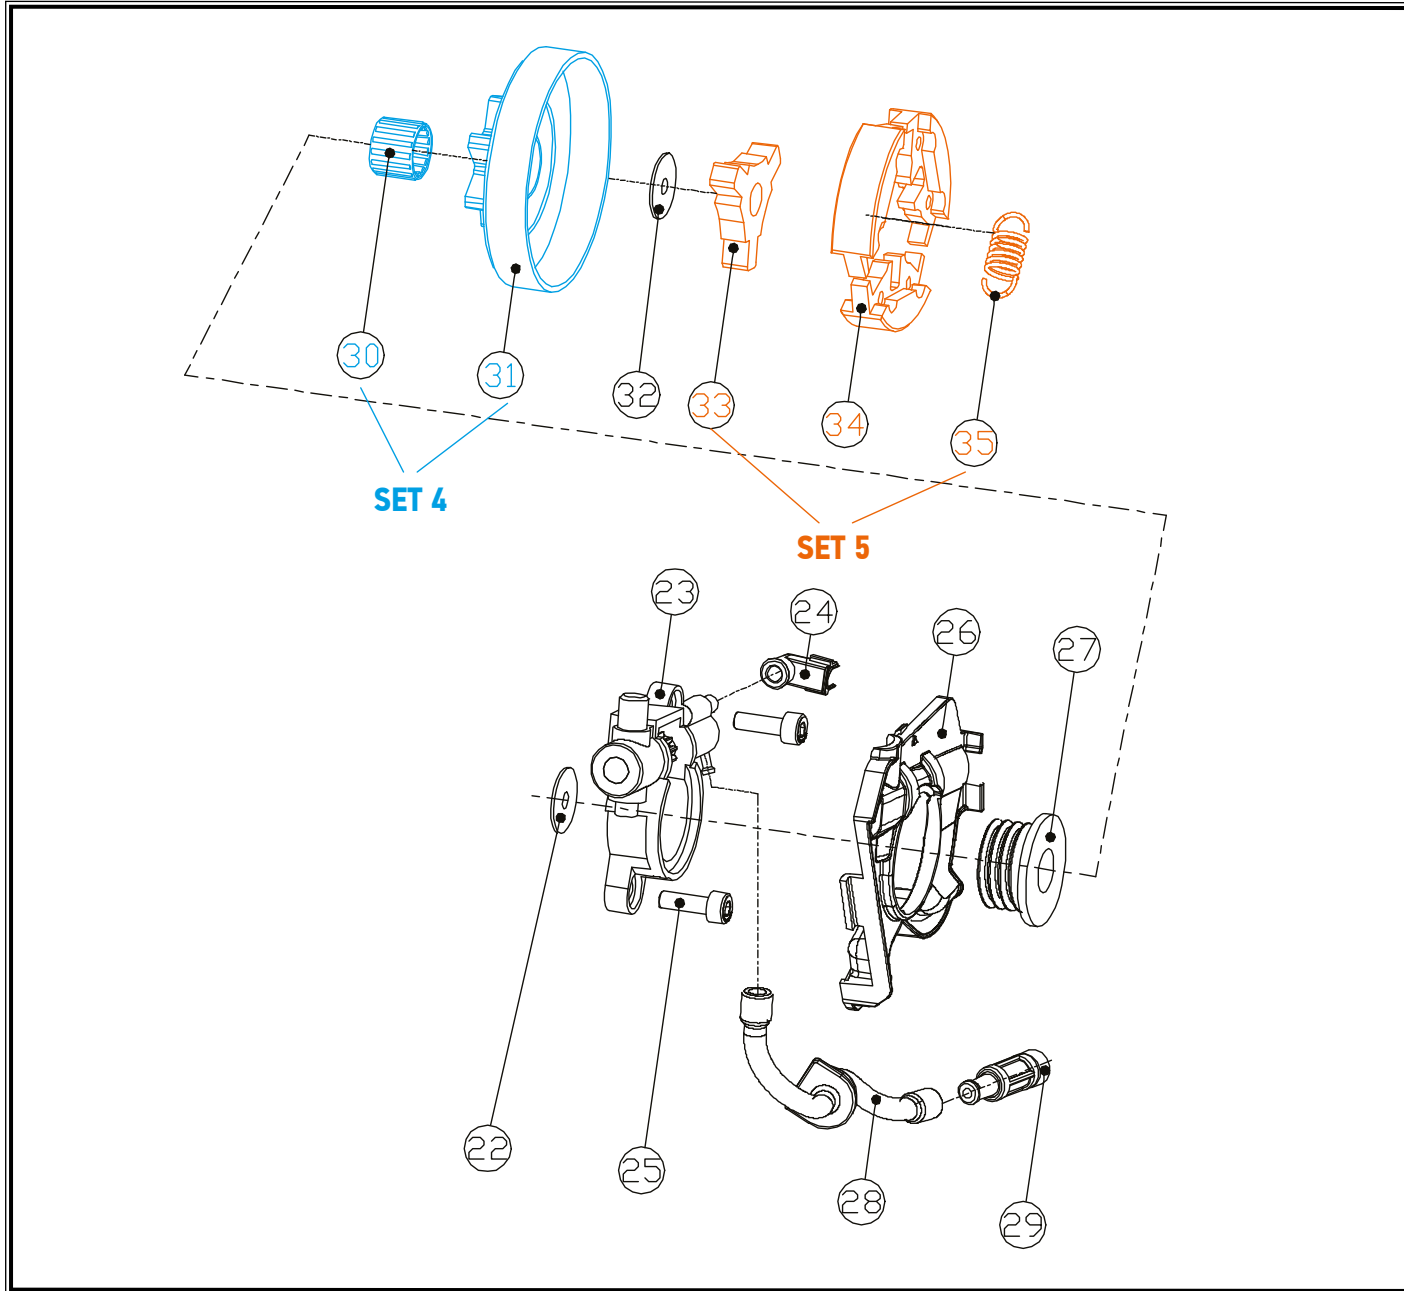

POS.	CODE	DESCRIPTION	QTY
39	A12100	SCREW ST4.2x13	2
40	A05925	MUFFLER COVER	1
41	A06546	TANK ASSY	1
42	A05887	SPARK COVER	1
43	A05901	SPARK COVER BUTTON	1
48	A07853	AIR VENT	1
49	A04264	SCREW M4x14	3
50	A07854	FRONT BAFFLE BUSHING	1
51	A07855	HANDLE FRONT SPRING	2
52	A12100	SCREW ST4.2x13	1
53	A07856	DECORATIVE COVER	1
54	A07857	FRONT BRAKE	1
55	A07858	FRONT BRAKE SPRING	1
56	A12136	SCREW ST5x18.5	1
57	A07859	SPIKE	1
58	A03976	SCREW ST4.8x13	2
59	A07860	CHAIN CATCHER	1
60	A12137	SCREW ST5.5x15	1
61	A07861	OUTLET PLATE	1
62	A12100	SCREW ST4.2x13	1
SET 1 (137-139)	A05469	OIL CAP	1
SET 2 (140-142)	A05471	FUEL CAP	1

POS.	CODE	DESCRIPTION	QTY
1	A05485	CRANKSHAFT	1
2	A12125	RING SNAP	2
3	A12126	BEARING NEEDLE	1
4	A12127	PISTON SNAP	2
5	A12128	PISTON 35mm	1
6	A12129	PISTON PIN	1
7	A12130	PISTON RING	1
8	A05535	CYLINDER GASKET	1
9	A12131	CYLINDER 35mm	1
10	A05661	SPARK PLUG	1
11	A05824	OIL SEAL	2
12	A04264	SCREW M4x14	4
13	A05837	CRANKCASE-LEFT	1
14	A05839	CRANKCASE GASKET	1
15	A05843	BEARING 6001	2
16	A05845	WOODRUFF KEY	1
17	A05857	PIN-CRANKCASE	2
18	A05873	CRANKCASE-RIGHT	1
19	A04264	SCREW M4x14	4
36	A05912	MUFFLER GASKET	1
37	A05924	MUFFLER	1
38	A05962	SCREW M5x20	3
SET (2,4-7)	A05861	PISTON SET	1
SET 3 (2-9)	A06172	SET CYLINDER & PISTON	1

POS.	CODE	DESCRIPTION	QTY
22	A12117	OIL PUMP WORM GASKET	1
23	A05945	OIL PUMP	1
24	A05960	OIL PUMP OUTLET PIPE	1
25	A04264	SCREW M4x14	2
26	A05921	OIL PUMP PLATE	1
27	A05959	WORM GEAR	1
28	A05922	INTAKE HOSE	1
29	A05947	OIL FILTER	1
30	A12123	NEEDLE BEARING	1
31	A12124	COVER-DRUM CLUTCH	1
32	A06526	CLUTCH WASHER	1
33	A12132	CLUTCH RETAINER	1
34	A12133	CLUTCH SUPPORT	3
35	A12134	CLUTCH SPRING	3
SET 4 (30-31)		A05841 DRUM CLUTCH ASSEMBLY	1
SET 5 (33-35)		A05883 CLUTCH ASSEMBLY	1

POS.	CODE	DESCRIPTION	QTY
144	*	GUIDE BAR 25 cm, 1/4'-1,3mm	1
145	*	CHAIN 1/4' - 1,3mm - 60	1

* MORE DETAILS TO OUR CATALOGUE