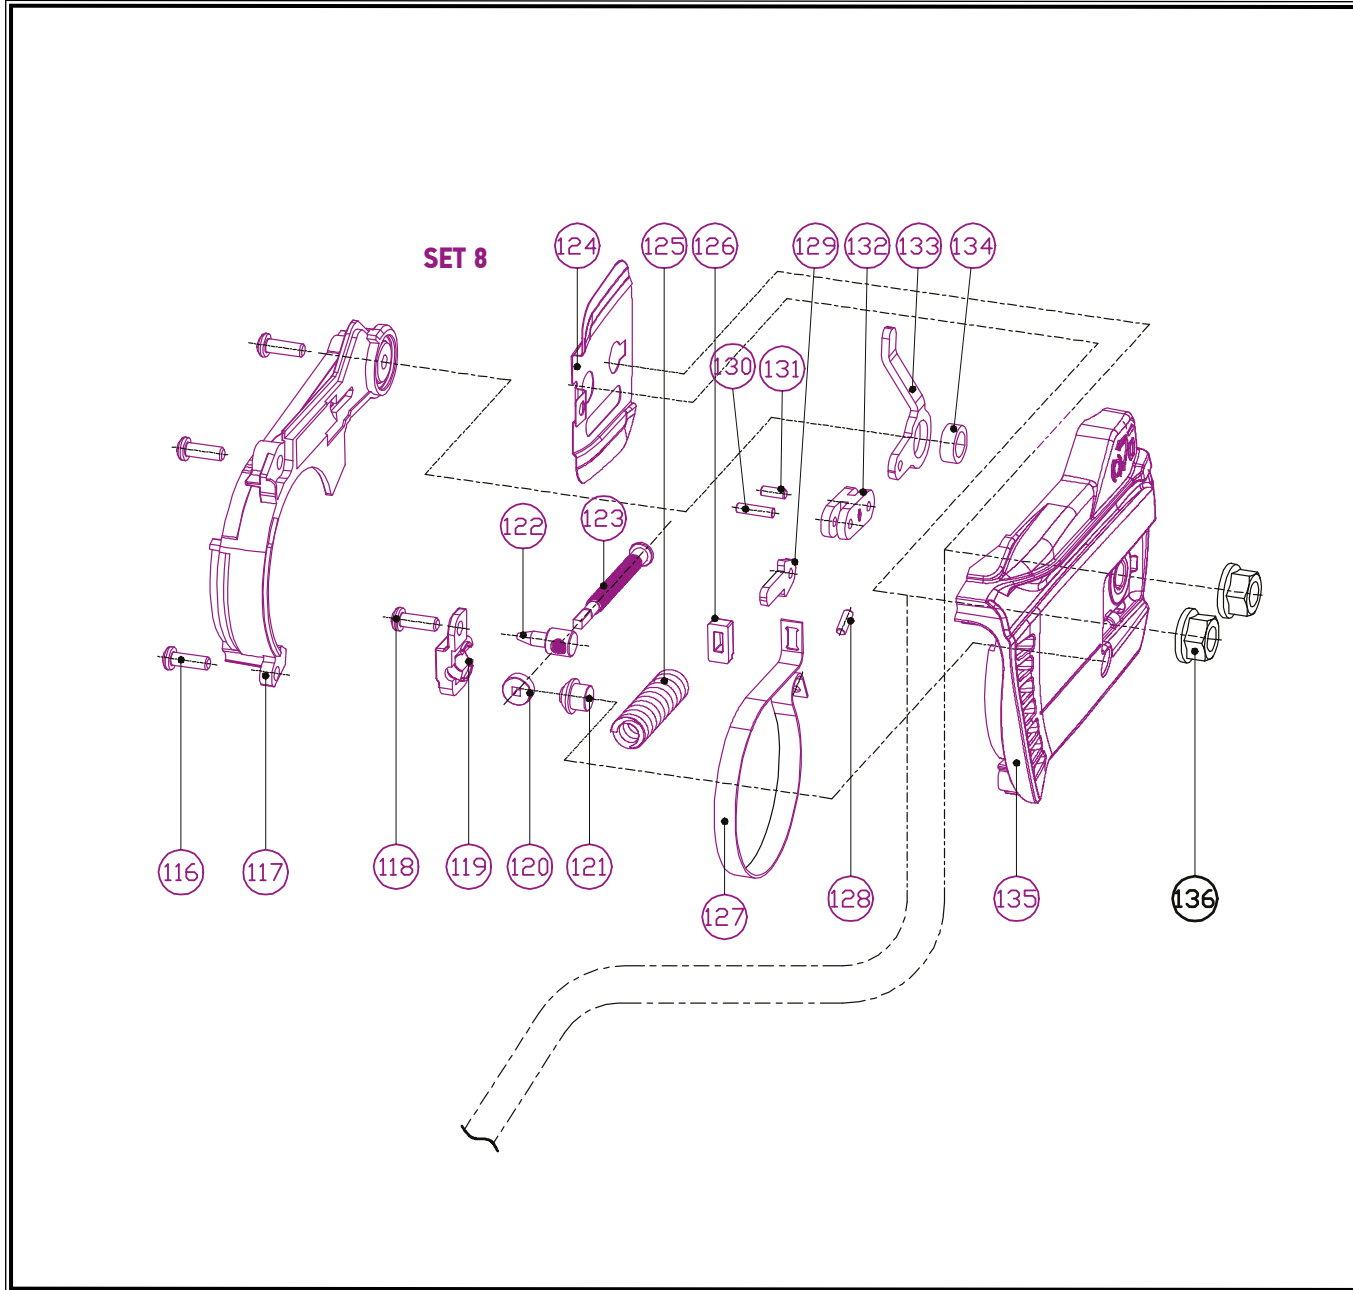

POS.	CODE	DESCRIPTION	QTY
116	A12102	SCREW ST4.2x13	3
117	A07902	BRAKE COVER PLATE	1
118	A12103	SCREW ST4.2x13	1
119	A07903	COVER PLATE	1
120	A12104	PASSIVE WHEEL	1
121	A12105	DRIVING WHEEL	1
122	A12106	TENSION PIN	1
123	A12107	BOLT	1
124	A07904	OUTLET PLATE	1
125	A07905	SPRING-ACTUATION	1
126	A12108	SPRING STOP PLATE	1
127	A07906	BAND BRAKE	1
128	A12115	ROUND PIN	1
129	A12111	SPRING FIXED BAR	1
130	A12109	ROUND PIN	1
131	A12110	ROUND PIN	1
132	A12112	HINGE CONNECTOR	1
133	A12113	HINGE LEVER	1
134	A12114	HINGE LEVER COVER	1
135	A12116	BRAKE COVER	1
136	A07907	SCREW M8x1	2
SET 8 (116-135)	A05448	BRAKE COVER ASSEMBLY	1