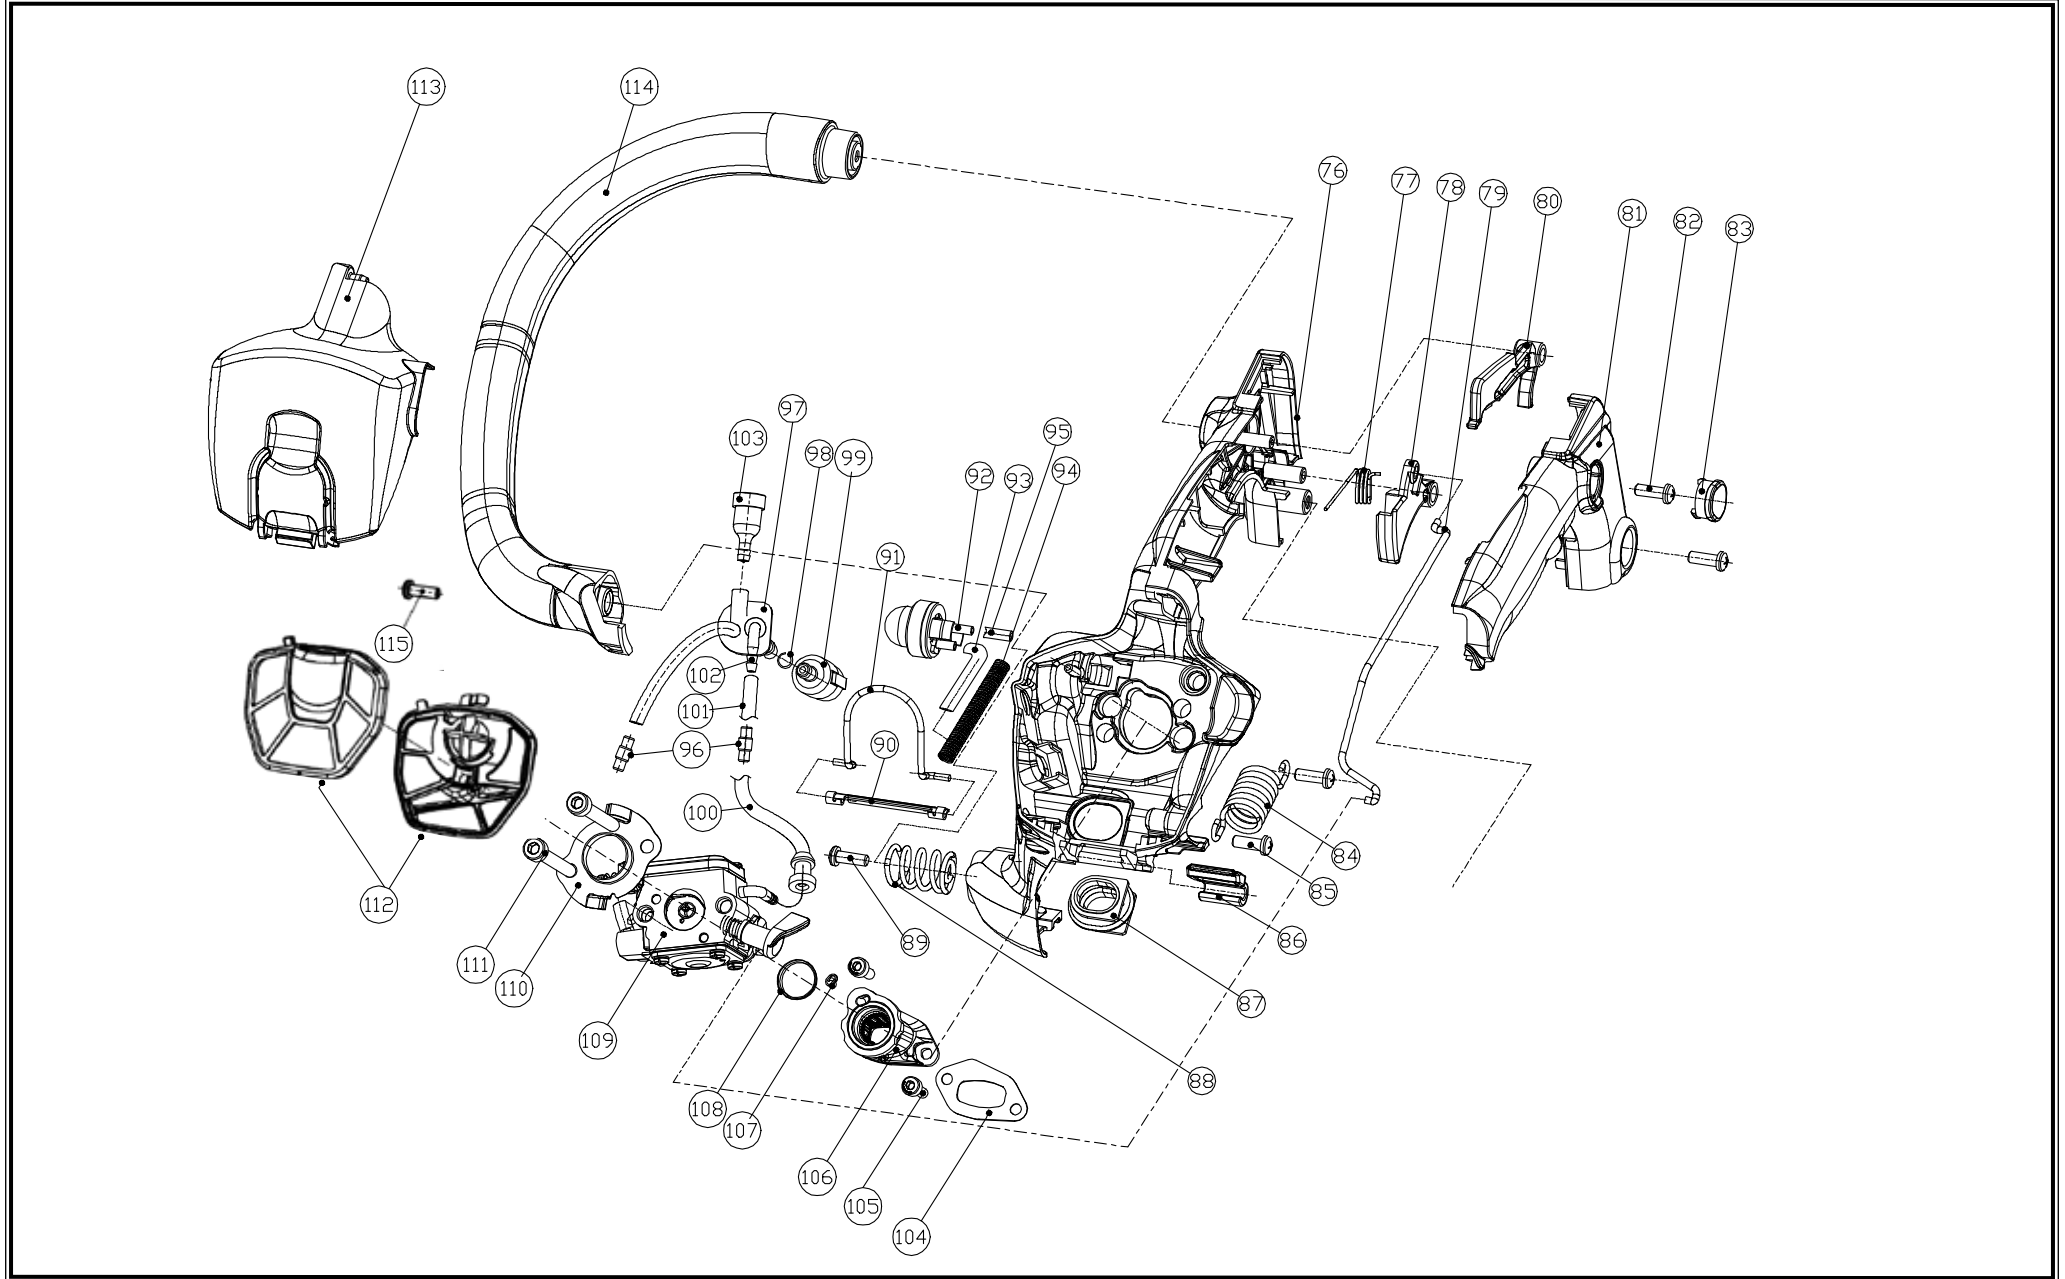

POS.	CODE	DESCRIPTION	QTY
39	A12100	SCREW ST4.2x13	2
40	A05925	MUFFLER COVER	1
41	A06546	TANK ASSY	1
42	A05887	SPARK COVER	1
43	A05901	SPARK COVER BUTTON	1
48	A07853	AIR VENT	1
49	A04264	SCREW M4x14	3
50	A07854	FRONT BAFFLE BUSHING	1
51	A07855	HANDLE FRONT SPRING	2
52	A12100	SCREW ST4.2x13	1
53	A07856	DECORATIVE COVER	1
54	A07857	FRONT BRAKE	1
55	A07858	FRONT BRAKE SPRING	1
56	A12136	SCREW ST5x18.5	1
57	A07859	SPIKE	1
58	A03976	SCREW ST4.8x13	2
59	A07860	CHAIN CATCHER	1
60	A12137	SCREW ST5.5x15	1
61	A07861	OUTLET PLATE	1
62	A12100	SCREW ST4.2x13	1
SET 1 (137-139)	A05469	OIL CAP	1
SET 2 (140-142)	A05471	FUEL CAP	1

POS.	CODE	DESCRIPTION	QTY
1	A05485	CRANKSHAFT	1
2	A12125	RING SNAP	2
3	A12126	BEARING NEEDLE	1
4	A12127	PISTON SNAP	2
5	A12128	PISTON 35mm	1
6	A12129	PISTON PIN	1
7	A12130	PISTON RING	1
8	A05535	CYLINDER GASKET	1
9	A12131	CYLINDER 35mm	1
10	A05661	SPARK PLUG	1
11	A05824	OIL SEAL	2
12	A04264	SCREW M4x14	4
13	A05837	CRANKCASE-LEFT	1
14	A05839	CRANKCASE GASKET	1
15	A05843	BEARING 6001	2
16	A05845	WOODRUFF KEY	1
17	A05857	PIN-CRANKCASE	2
18	A05873	CRANKCASE-RIGHT	1
19	A04264	SCREW M4x14	4
36	A05912	MUFFLER GASKET	1
37	A05924	MUFFLER	1
38	A05962	SCREW M5x20	3
SET (2,4-7)	A05861	PISTON SET	1
SET 3 (2-9)	A06172	SET CYLINDER & PISTON	1

POS.	CODE	DESCRIPTION	QTY
22	A12117	OIL PUMP WORM GASKET	1
23	A05945	OIL PUMP	1
24	A05960	OIL PUMP OUTLET PIPE	1
25	A04264	SCREW M4x14	2
26	A05921	OIL PUMP PLATE	1
27	A05959	WORM GEAR	1
28	A05922	INTAKE HOSE	1
29	A05947	OIL FILTER	1
30	A12123	NEEDLE BEARING	1
31	A12124	COVER-DRUM CLUTCH	1
32	A06526	CLUTCH WASHER	1
33	A12132	CLUTCH RETAINER	1
34	A12133	CLUTCH SUPPORT	3
35	A12134	CLUTCH SPRING	3
SET 4 (30-31)		A05841 DRUM CLUTCH ASSEMBLY	1
SET 5 (33-35)		A05883 CLUTCH ASSEMBLY	1

POS.	CODE	DESCRIPTION	QTY
144	*	GUIDE BAR 25 cm, 1/4'-1,3mm	1
145	*	CHAIN 1/4' - 1,3mm - 60	1

* MORE DETAILS TO OUR CATALOGUE