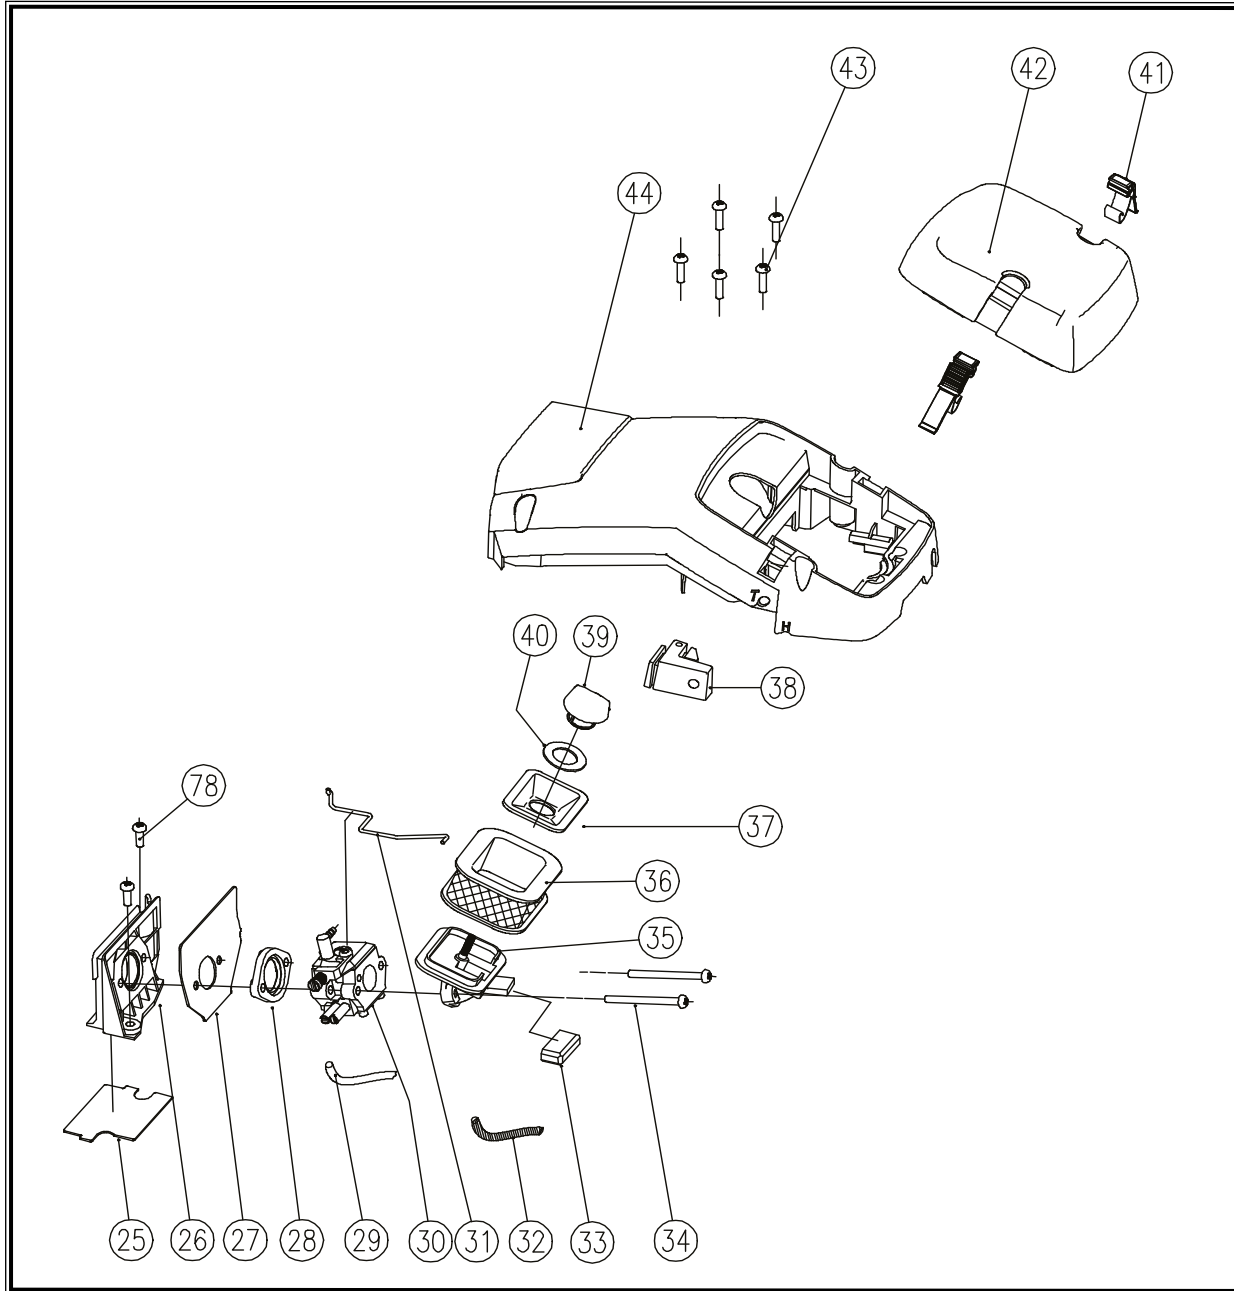

POS.	CODE	DESCRIPTION	QTY
21	A04129	FUEL PAT	1
23	A04271	CROSS RECESSED PAN HEAD SCREW	3
24	A04140	PLUG-PAD (SMALL)	3
55	A04173	OIL SEAL	1
56	A04171	BEARING-NEEDLE 6202	2
57	A04168	CHOKE KNOB DAMPING SEAT	1
58	A04167	CHOKE KNOB DAMPING COVER	1
59	A04166	CHOKE KNOB	1
61	A04165	PAD-RUBBER CUSHIONING (SHORT)	3
62	A04170	PLUG-PAD	1
63	A04208	LOCATING PIN	3
64	A04209	GASKET-CASE	1
78	A04249	SOCKET HEAD CAP SCREW	3
79	A04250	WIRE GROUND	1
81	A04252	CRANK CASE-LEFT	1
84	A04219	SNAP RING	1
85	A04220	OIL SEAL	1
86	A04221	OIL SEAL PLATE	1
87	A04222	SOCKET HEAD CAP SCREW M4X6	2
88	A03926	NUT M8	1
89	A04223	FLYWHEEL	1
90	A04216	SOCKET HEAD CAP SCREW M5X30	3
91	A04215	SOCKET HEAD CAP SCREW M5X25	1
92	A04254	OIL CAP	2
93	A04255	OIL CAP GASKET	1

POS.	CODE	DESCRIPTION	QTY
23	A04271	CROSS RECESSED PAN HEAD SCREW	1
43	A04244	SCREW M5X14	1
SET 1	A04177	CLUTCH ASSEMBLY	1
48	A04178	WASHER-CLUTCH	1
49	A04179	DRUM-CLUTCH	1
50	A04230	SPROCKET	1
51	A04180	BEARING-NEEDLE CONROD	1
52	A04181	GEAR-WORM	1
53	A04182	SOCKET HEAD CAP SCREW M4X12	3
54	A04183	OIL PUMP COVER PLATE	1
115	A04190	PAD RUGHT	1
116	A04189	PLATE-OIL OUT	1
117	A04263	SOKET HEAD CAP SCREW M4X10	1
118	A04172	OIL FILTER	1
119	A04175	OIL PIPE	1
120	A04174	SPONGE-OIL PUMP	1
121	A04176	OIL PUMP	1
122	A04184	OIL OUTLET-OIL PUMP	1
123	A04264	SCREW M4X14	2
124	A04187	SPRING-DAMPING	1
125	A04186	SPRING-DAMPING SUPPORT	1
126	A04185	CHAIN CATCHER	1

POS.	CODE	DESCRIPTION	QTY
60	*	CHAIN 0.325"-1,5mm-78	1
80	A04251	GUIDE BAR COVER	1
161	*	GUIDE BAR 50cm- 0.325" - 1.5mm	1
166	A04024	ALLEN	1
167	A04025	PLUG WRENCH	1
168	A04026	SCREDRIVER FOR CARBURETOR ADJUSTMENT	1