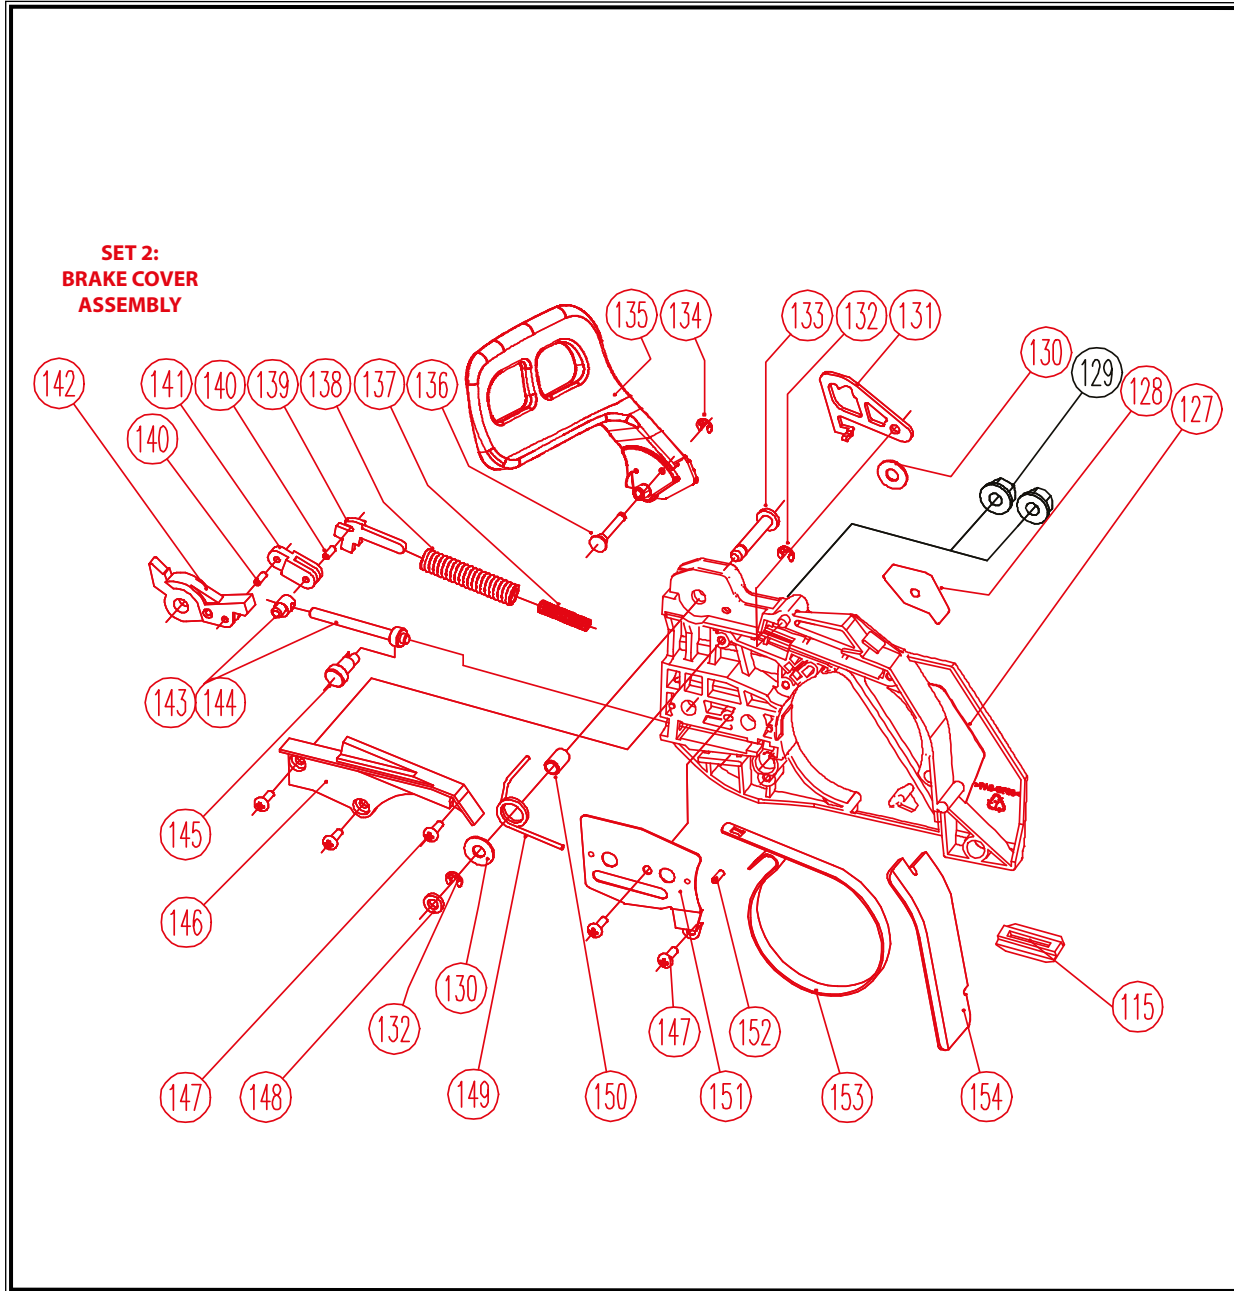

POS.	CODE	DESCRIPTION	QTY
SET 2	A12567	BRAKE COVER ASSEMBLY	1
115	A04190	PAD RUGHT	1
127	A04406	BRAKE COVER	1
128	A04407	DIAMOND DAMPER	1
129	A04408	NUT M8	2
130	A04409	FLAT GASKET	2
131	A04410	PLATE-BRAKE	1
132	A04411	SPRING Ø4	2
133	A04412	PIN-LEVER	1
134	A04413	SPRING Ø3	1
135	A04414	LEVER-CHAIN BRAKE	1
136	A04415	PIN	1
137	A04416	VICE-SPRING-ACTUATION	1
138	A04417	MAIN SPRING-ACTUATION	1
139	A04418	PLATE-BRAKE	1
140	A04419	PIN 3X9	2
141	A04420	PUSHER-SPRING (BRAKE) B	1
142	A04421	PUSHER-SPRING (BRAKE) A	1
143+144	A04422	TOOTH-CHAINADJUSTING SET	1
145	A04424	SPROCKET-CHAIN ADJUSTING	1
146	A04425	COVER -BRAKE SPRING	1
147	A04426	CROSS RECESSED PAN HEAD SCREW ST4.2X9.5	5
148	A04427	RUBBER RING	1
149	A04428	SPRING-LEVERAGE	1
150	A04429	HOLLOW PIN	1
151	A04430	PLATE-BAR	1
152	A04431	PIN 3X8	1
153	A04432	BAND-BRAKE	1
154	A04433	STRAP-RUBBER	1