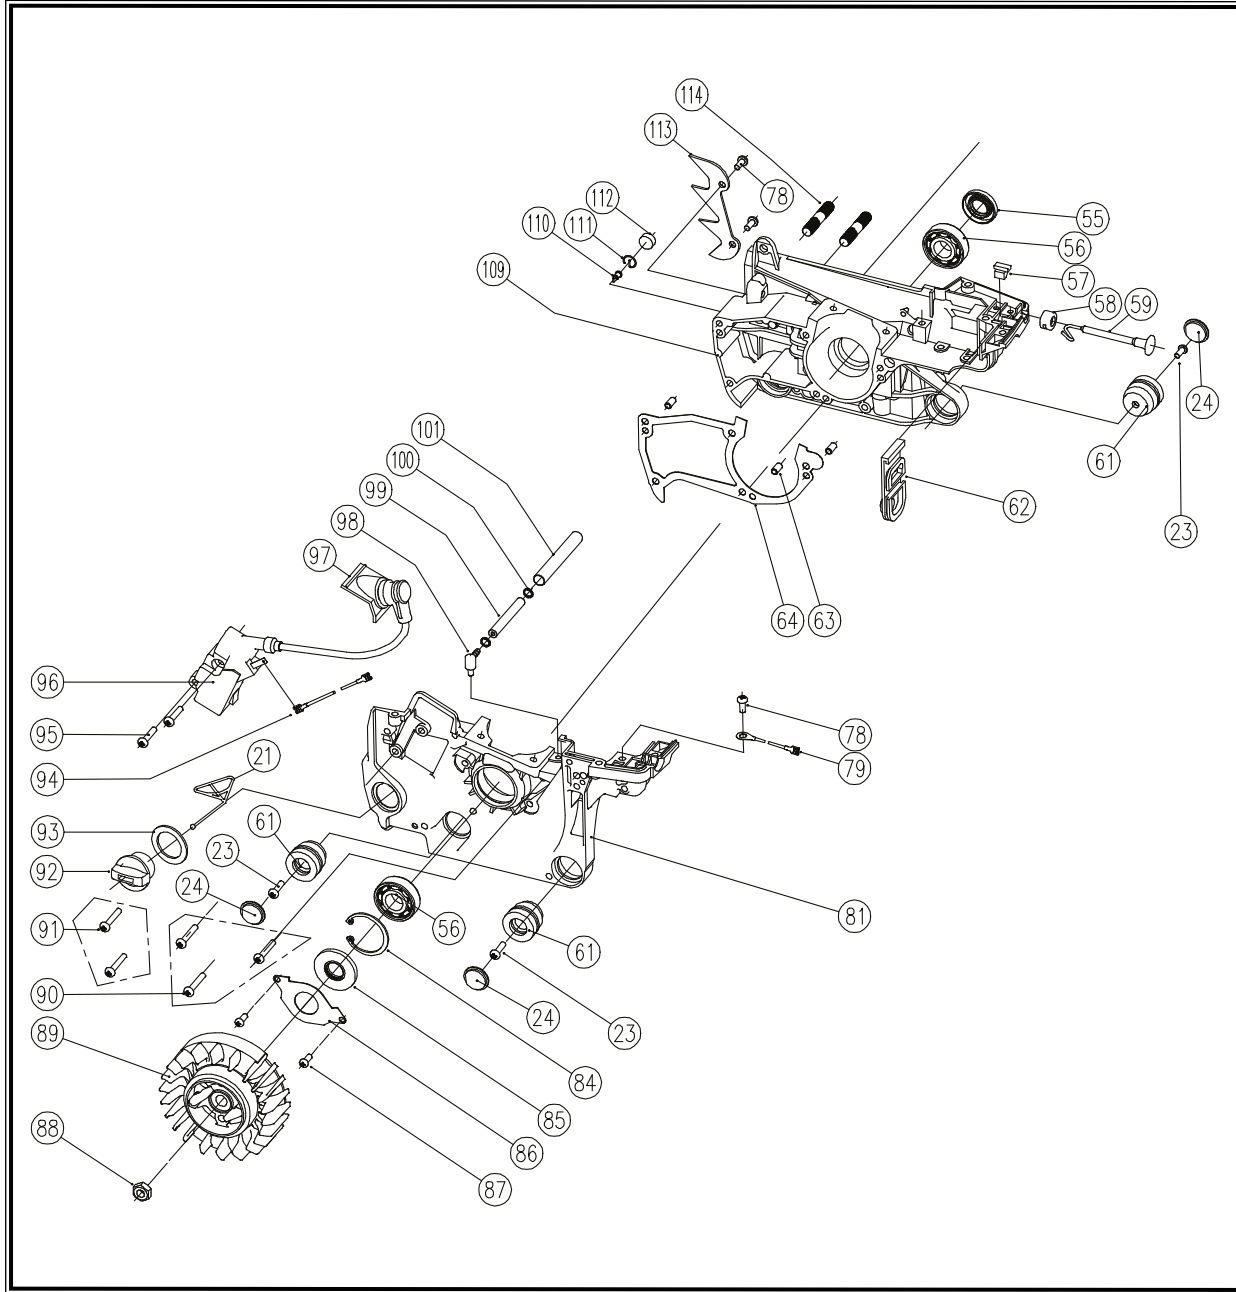

POS.	CODE	DESCRIPTION	QTY
21	A04129	FUEL PAT	1
23	A04271	CROSS RECESSED PAN HEAD SCREW	3
24	A04140	PLUG-PAD (SMALL)	3
55	A04173	OIL SEAL	1
56	A04171	BEARING-NEEDLE 6202	2
57	A04168	CHOKE KNOB DAMPING SEAT	1
58	A04167	CHOKE KNOB DAMPING COVER	1
59	A04166	CHOKE KNOB	1
61	A04165	PAD-RUBBER CUSHIONING (SHORT)	3
62	A04170	PLUG-PAD	1
63	A04208	LOCATING PIN	3
64	A04209	GASKET-CASE	1
78	A04249	SOCKET HEAD CAP SCREW	3
79	A04250	WIRE GROUND	1
81	A04252	CRANK CASE-LEFT	1
84	A04219	SNAP RING	1
85	A04220	OIL SEAL	1
86	A04221	OIL SEAL PLATE	1
87	A04222	SOCKET HEAD CAP SCREW M4X6	2
88	A03926	NUT M8	1
89	A04223	FLYWHEEL	1
90	A04216	SOCKET HEAD CAP SCREW M5X30	3
91	A04215	SOCKET HEAD CAP SCREW M5X25	1
92	A04254	OIL CAP	2
93	A04255	OIL CAP GASKET	1

POS.	CODE	DESCRIPTION	QTY
23	A04271	CROSS RECESSED PAN HEAD SCREW	1
43	A04244	SCREW M5X14	1
SET 1	A04177	CLUTCH ASSEMBLY	1
48	A04178	WASHER-CLUTCH	1
49	A04179	DRUM-CLUTCH	1
50	A04230	SPROCKET	1
51	A04180	BEARING-NEEDLE CONROD	1
52	A04181	GEAR-WORM	1
53	A04182	SOCKET HEAD CAP SCREW M4X12	3
54	A04183	OIL PUMP COVER PLATE	1
115	A04190	PAD RUGHT	1
116	A04189	PLATE-OIL OUT	1
117	A04263	SOKET HEAD CAP SCREW M4X10	1
118	A04172	OIL FILTER	1
119	A04175	OIL PIPE	1
120	A04174	SPONGE-OIL PUMP	1
121	A04176	OIL PUMP	1
122	A04184	OIL OUTLET-OIL PUMP	1
123	A04264	SCREW M4X14	2
124	A04187	SPRING-DAMPING	1
125	A04186	SPRING-DAMPING SUPPORT	1
126	A04185	CHAIN CATCHER	1