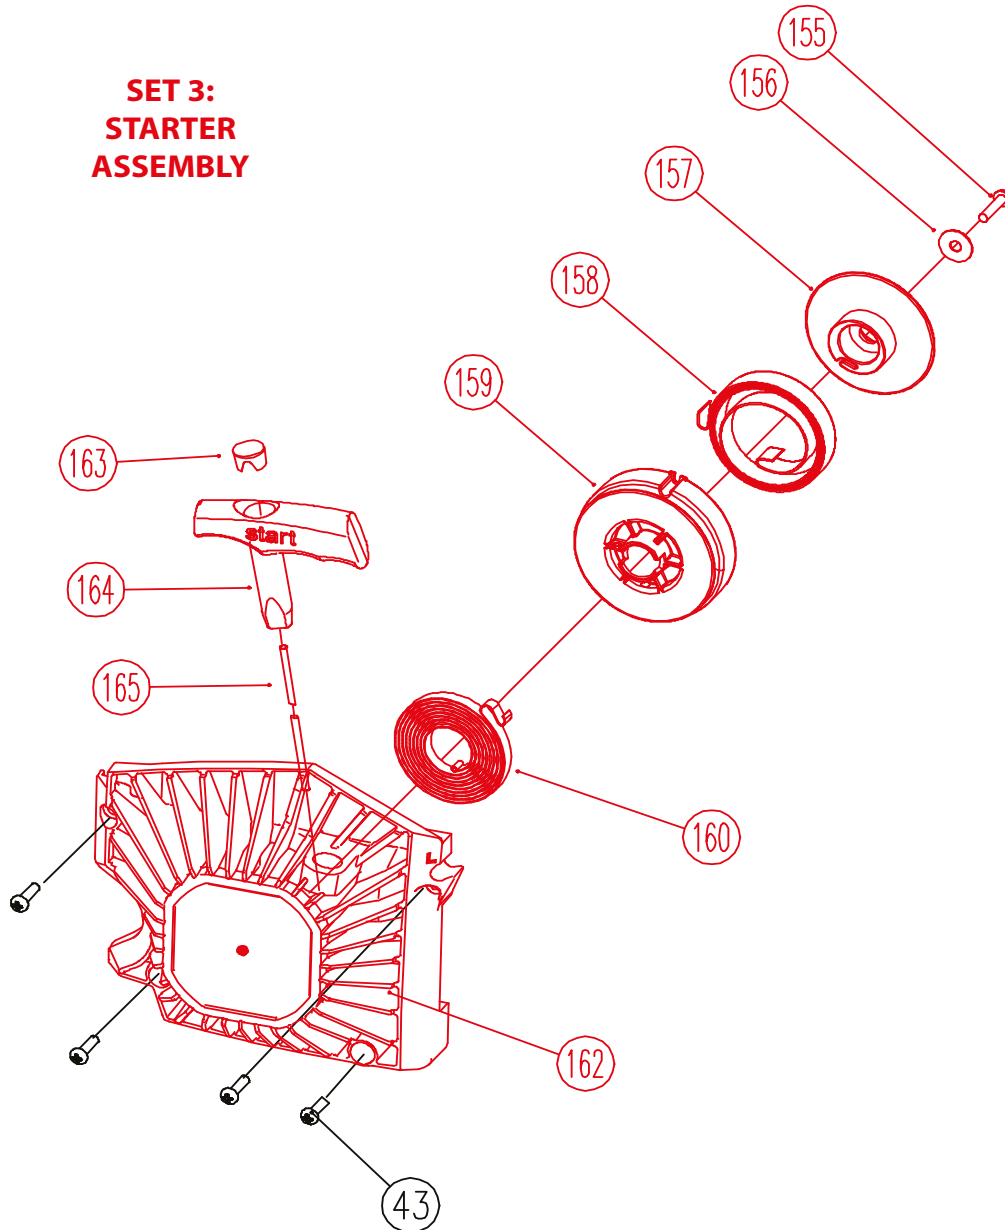

**SET 3:
STARTER
ASSEMBLY**

POS.	CODE	DESCRIPTION	QTY
SET 3	A12566	STARTER ASSEMBLY	1
43	A04244	SCREW M5X14	4
155	A04434	SCREW	1
156	A04435	FLAT GASKET-PULLEY	1
157	A04436	PULLEY COVER	1
158	A04437	SPRING-STARTER	1
159	A04438	PULLEY-STARTER	1
160	A04439	RESET SPRING-STARTER	1
162	A04440	STARTER COVER	1
163	A04441	COVER-ROPE	1
164	A04442	HANDLE-ATARTER	1
165	A04443	ROPE-STARTER	1