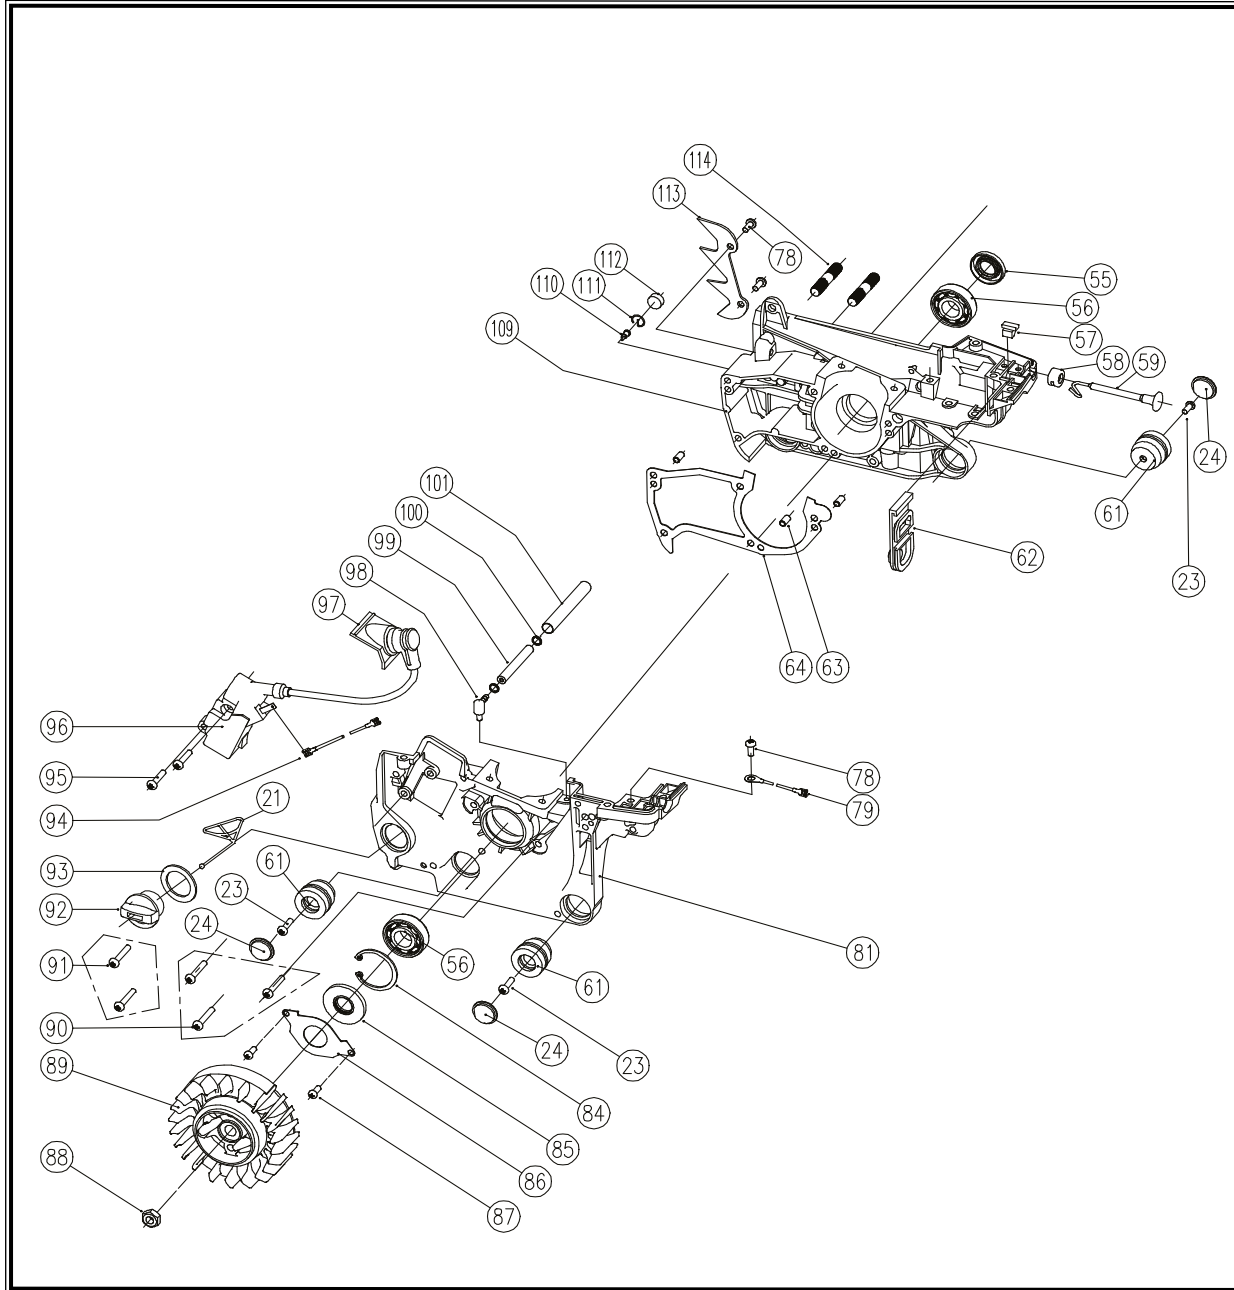

POS.	CODE	DESCRIPTION	QTY
21	A04129	FUEL PAT	1
23	A04271	CROSS RECESSED PAN HEAD SCREW	3
24	A04140	PLUG-PAD (SMALL)	3
55	A04173	OIL SEAL	1
56	A04171	BEARING-NEEDLE 6202	2
57	A04168	CHOKE KNOB DAMPING SEAT	1
58	A04167	CHOKE KNOB DAMPING COVER	1
59	A04166	CHOKE KNOB	1
61	A04165	PAD-RUBBER CUSHIONING (SHORT)	3
62	A04170	PLUG-PAD	1
63	A04208	LOCATING PIN	3
64	A04209	GASKET-CASE	1
78	A04249	SOCKET HEAD CAP SCREW	3
79	A04250	WIRE GROUND	1
81	A04252	CRANK CASE-LEFT	1
84	A04219	SNAP RING	1
85	A04220	OIL SEAL	1
86	A04221	OIL SEAL PLATE	1
87	A04222	SOCKET HEAD CAP SCREW M4X6	2
88	A03926	NUT M8	1
89	A04223	FLYWHEEL	1
90	A04216	SOCKET HEAD CAP SCREW M5X30	3
91	A04215	SOCKET HEAD CAP SCREW M5X25	1
92	A04254	OIL CAP	2
93	A04255	OIL CAP GASKET	1

POS.	CODE	DESCRIPTION	QTY
23	A04271	CROSS RECESSED PAN HEAD SCREW	1
43	A04244	SCREW M5X14	1
SET 1	A04177	CLUTCH ASSEMBLY	1
48	A04178	WASHER-CLUTCH	1
49	A04179	DRUM-CLUTCH	1
50	A04230	SPROCKET	1
51	A04180	BEARING-NEEDLE CONROD	1
52	A04181	GEAR-WORM	1
53	A04182	SOCKET HEAD CAP SCREW M4X12	3
54	A04183	OIL PUMP COVER PLATE	1
115	A04190	PAD RUGHT	1
116	A04189	PLATE-OIL OUT	1
117	A04263	SOKET HEAD CAP SCREW M4X10	1
118	A04172	OIL FILTER	1
119	A04175	OIL PIPE	1
120	A04174	SPONGE-OIL PUMP	1
121	A04176	OIL PUMP	1
122	A04184	OIL OUTLET-OIL PUMP	1
123	A04264	SCREW M4X14	2
124	A04187	SPRING-DAMPING	1
125	A04186	SPRING-DAMPING SUPPORT	1
126	A04185	CHAIN CATCHER	1