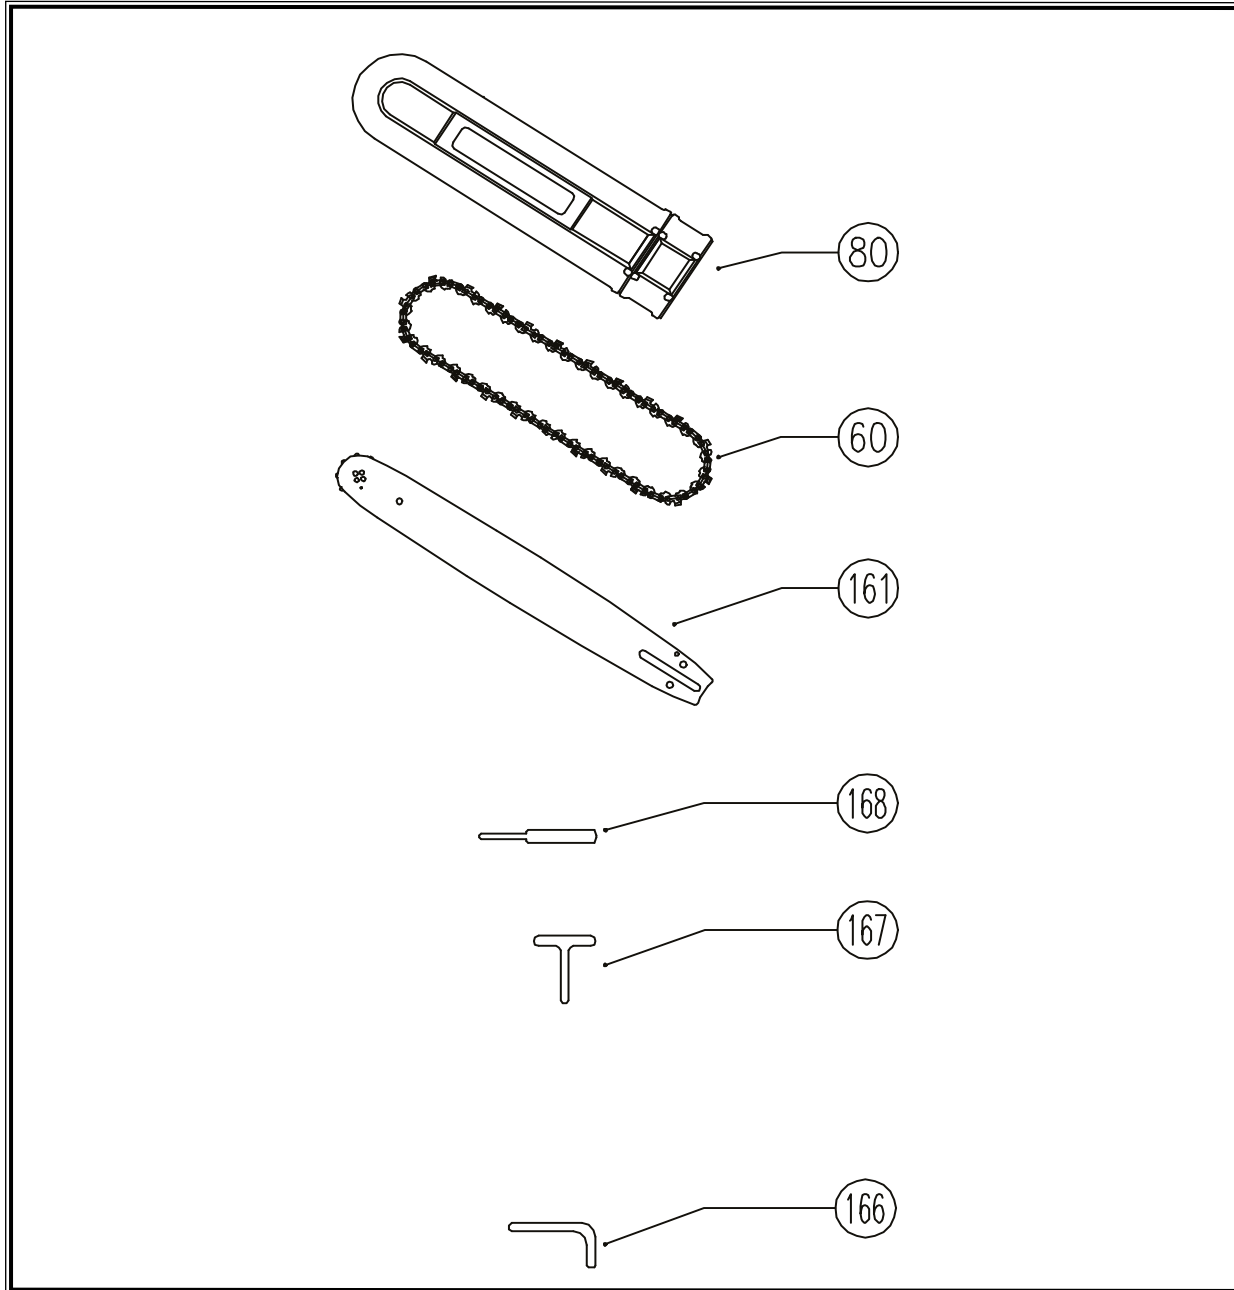

POS.	CODE	DESCRIPTION	QTY
60	*	CHAIN 0.325"-1,5mm-78	1
80	A04251	GUIDE BAR COVER	1
161	*	GUIDE BAR 50cm- 0.325" - 1.5mm	1
166	A04024	ALLEN	1
167	A04025	PLUG WRENCH	1
168	A04026	SCREDRIVER FOR CARBURETOR ADJUSTMENT	1

* MORE DETAILS TO OUR CATALOGUE