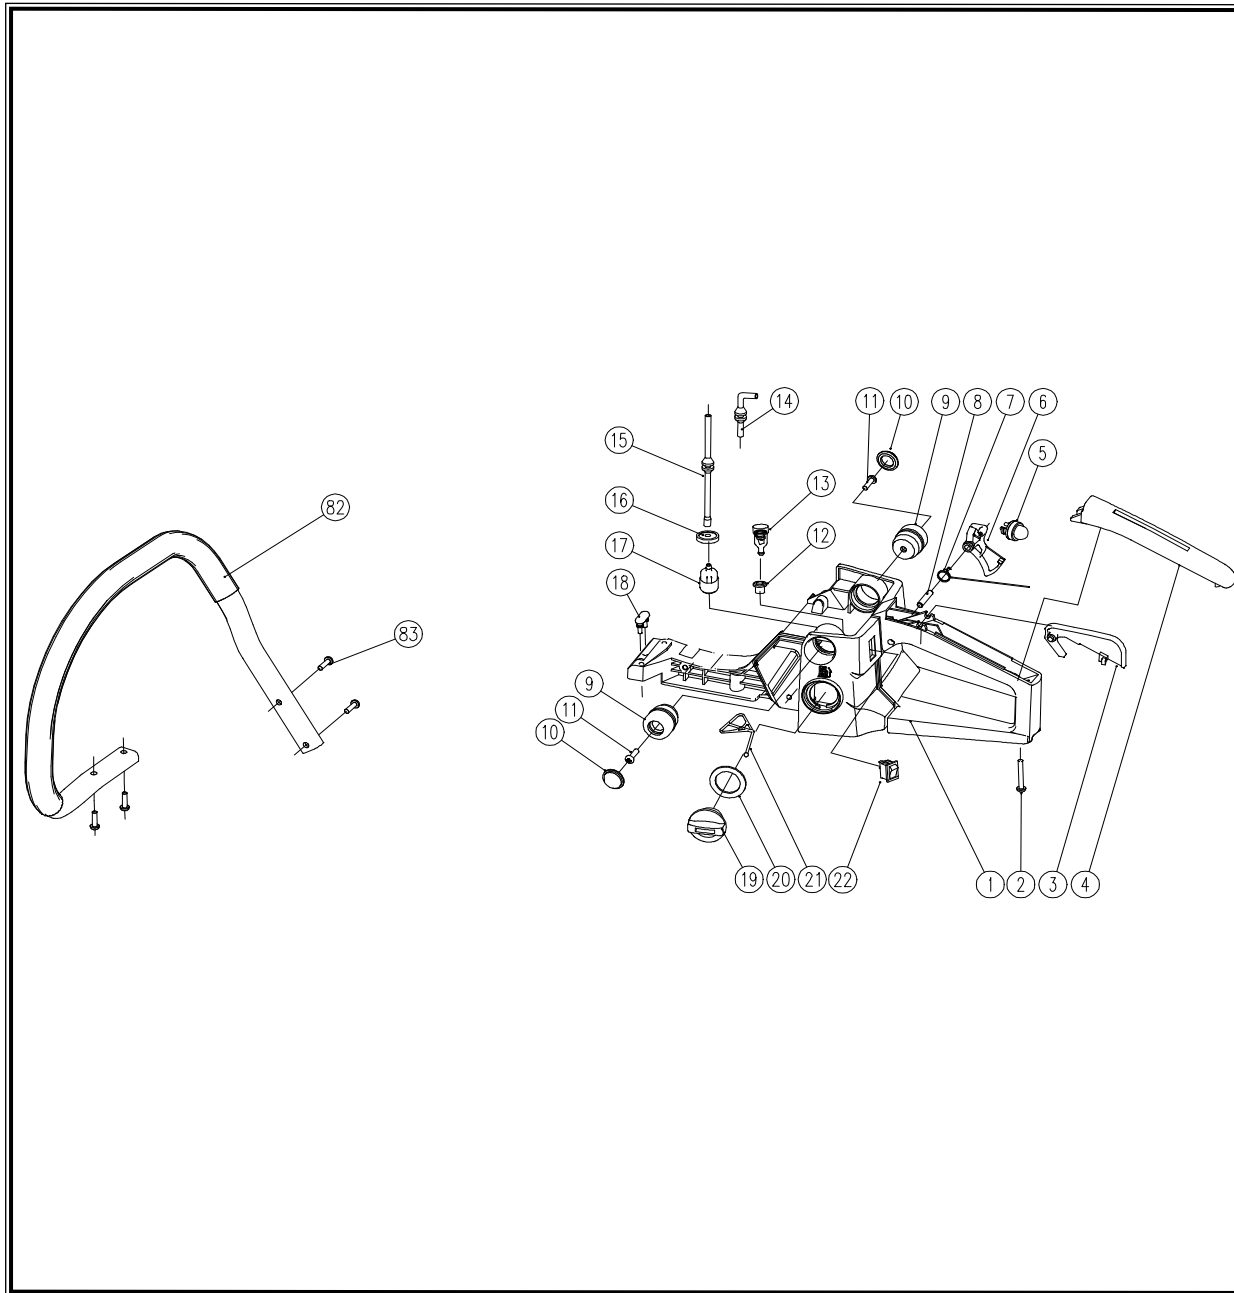

POS.	CODE	DESCRIPTION	QTY
1	A04231	FUEL TANK	1
2	A04272	SCREW ST4.8X19	1
3	A04137	LEVER-SAFETY TRIGGER	1
4	A04232	COVER-REAR HANDLE	1
5	A03965	OIL PRIMER	1
6	A04138	TRIGGER SAFETY	1
7	A04000	SPRING-TRIGGER	1
8	A04049	PIN-TRIGGER 6X28	1
9	A04139	PAD-RUBBER CUSHIONING (LONG)	2
10	A04233	PLUG-PAD (BIG)	2
11	A04133	SCREW L30	2
12	A03979	BALANCER SUPPORT	1
13	A03980	BALANCER SUPPORT	1
14	A04142	OIL RETURN PIPE	1
15	A04234	FUEL PIPE	1
16	A04235	FUEL FILTER SPRING	1
17	A04143	FUEL FILTER	1
18	A04135	SHOCK-REDUCING RUBBER (DUPLES NAIL)	1
19	A04131	FUEL CAP	1
20	A04236	O SHAPE GASKET	1
21	A04129	LINKER	1
22	A03997	SWITCH	1
82	A04253	HANDLE	1
83	A04271	SCREW ST4.8X16	4