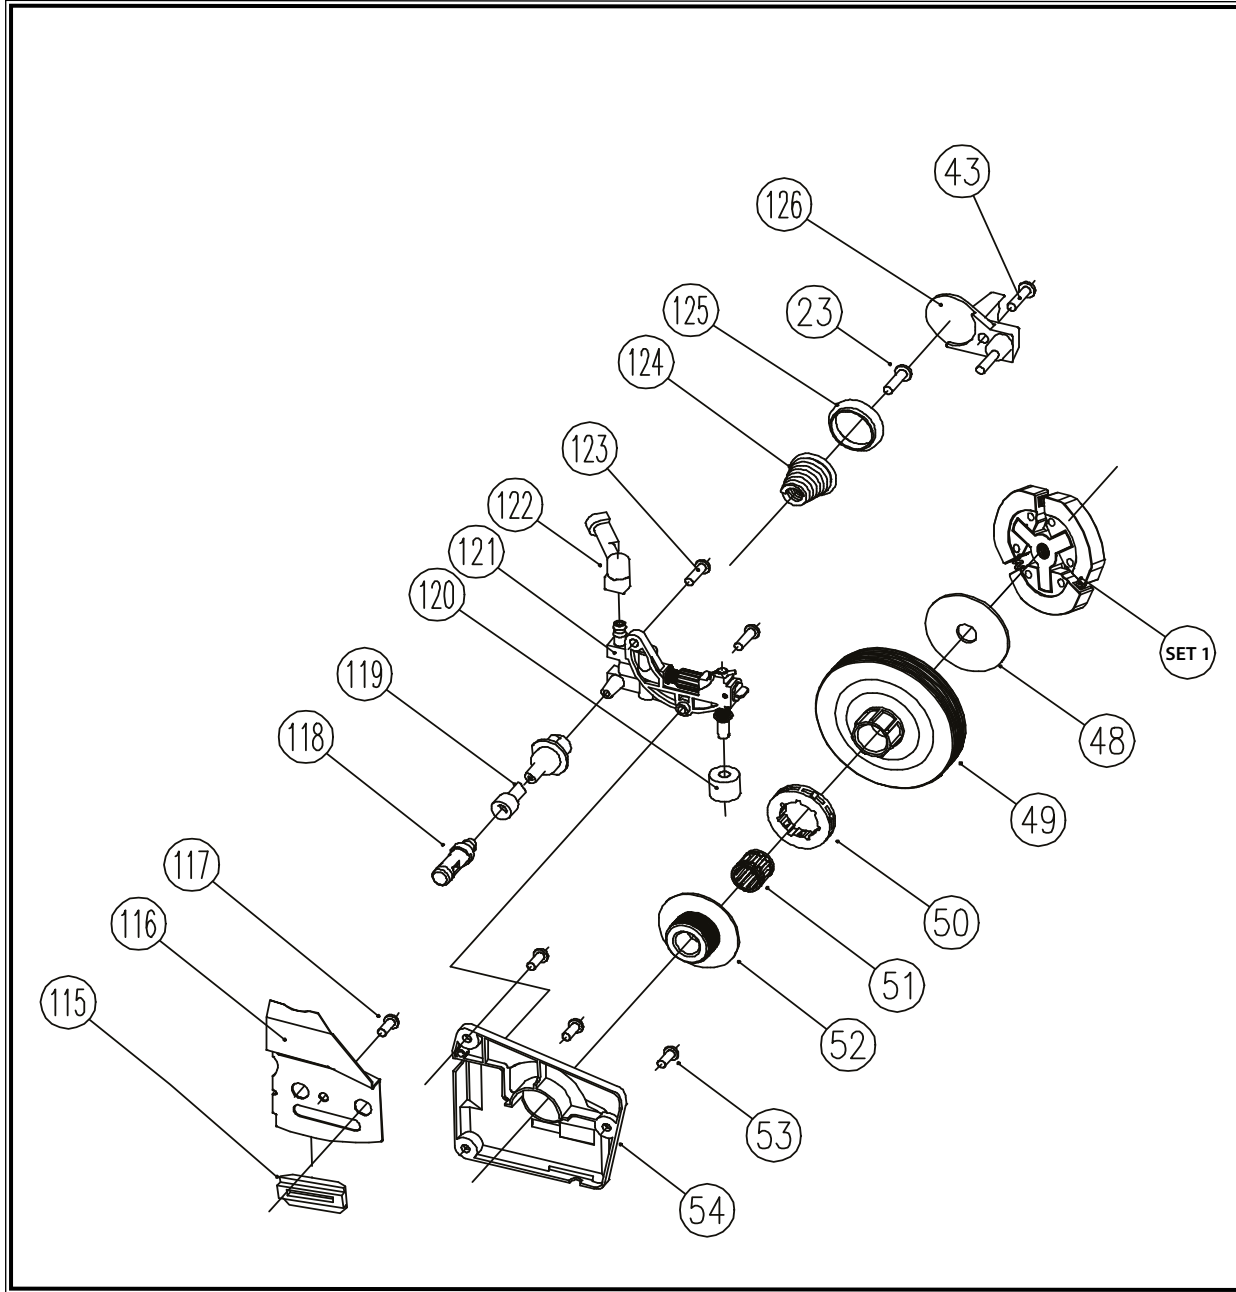

POS.	CODE	DESCRIPTION	QTY
21	A04129	FUEL PAT	1
23	A04271	CROSS RECESSED PAN HEAD SCREW	3
24	A04140	PLUG-PAD (SMALL)	3
55	A04173	OIL SEAL	1
56	A04171	BEARING-NEEDLE 6202	2
57	A04168	CHOKE KNOB DAMPING SEAT	1
58	A04167	CHOKE KNOB DAMPING COVER	1
59	A04166	CHOKE KNOB	1
61	A04165	PAD-RUBBER CUSHIONING (SHORT)	3
62	A04170	PLUG-PAD	1
63	A04208	LOCATING PIN	3
64	A04209	GASKET-CASE	1
78	A04249	SOCKET HEAD CAP SCREW	3
79	A04250	WIRE GROUND	1
81	A04252	CRANK CASE-LEFT	1
84	A04219	SNAP RING	1
85	A04220	OIL SEAL	1
86	A04221	OIL SEAL PLATE	1
87	A04222	SOCKET HEAD CAP SCREW M4X6	2
88	A03926	NUT M8	1
89	A04223	FLYWHEEL	1
90	A04216	SOCKET HEAD CAP SCREW M5X30	3
91	A04215	SOCKET HEAD CAP SCREW M5X25	1
92	A04254	OIL CAP	2
93	A04255	OIL CAP GASKET	1

POS.	CODE	DESCRIPTION	QTY
23	A04271	CROSS RECESSED PAN HEAD SCREW	1
43	A04244	SCREW M5X14	1
SET 1	A04177	CLUTCH ASSEMBLY	1
48	A04178	WASHER-CLUTCH	1
49	A04179	DRUM-CLUTCH	1
50	A04230	SPROCKET	1
51	A04180	BEARING-NEEDLE CONROD	1
52	A04181	GEAR-WORM	1
53	A04182	SOCKET HEAD CAP SCREW M4X12	3
54	A04183	OIL PUMP COVER PLATE	1
115	A04190	PAD RUGHT	1
116	A04189	PLATE-OIL OUT	1
117	A04263	SOKET HEAD CAP SCREW M4X10	1
118	A04172	OIL FILTER	1
119	A04175	OIL PIPE	1
120	A04174	SPONGE-OIL PUMP	1
121	A04176	OIL PUMP	1
122	A04184	OIL OUTLET-OIL PUMP	1
123	A04264	SCREW M4X14	2
124	A04187	SPRING-DAMPING	1
125	A04186	SPRING-DAMPING SUPPORT	1
126	A04185	CHAIN CATCHER	1

POS.	CODE	DESCRIPTION	QTY
60	*	CHAIN 0.325"-1,5mm-78	1
80	A04251	GUIDE BAR COVER	1
161	*	GUIDE BAR 50cm- 0.325" - 1.5mm	1
166	A04024	ALLEN	1
167	A04025	PLUG WRENCH	1
168	A04026	SCREDRIVER FOR CARBURETOR ADJUSTMENT	1