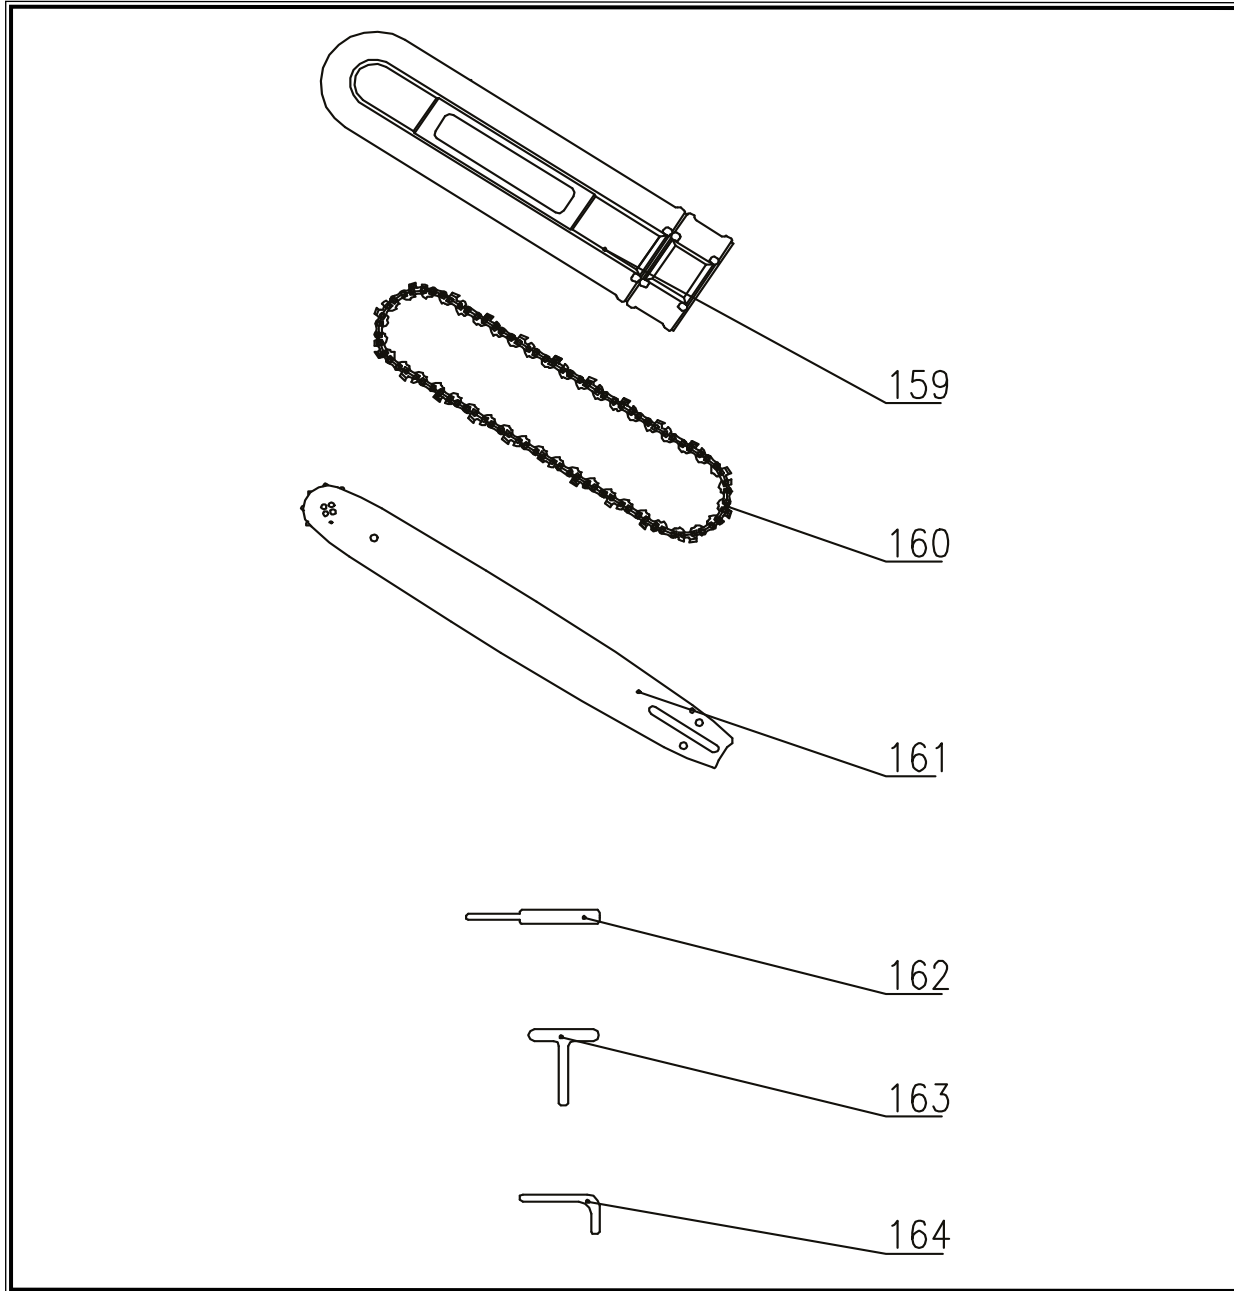

POS.	CODE	DESCRIPTION	QTY
159	A04227	BAR PROTECTOR	1
160	*	SAW CHAIN 0.325"-1,5mm-72	1
161	*	GUIDE BAR 45cm-0.325" - 1.5mm	1
162	A04026	SCREWDRIVER	1
163	A04025	PLUG WRENCH	1
164	A04024	ALLEN 4	1

* MORE DETAILS TO OUR CATALOGUE