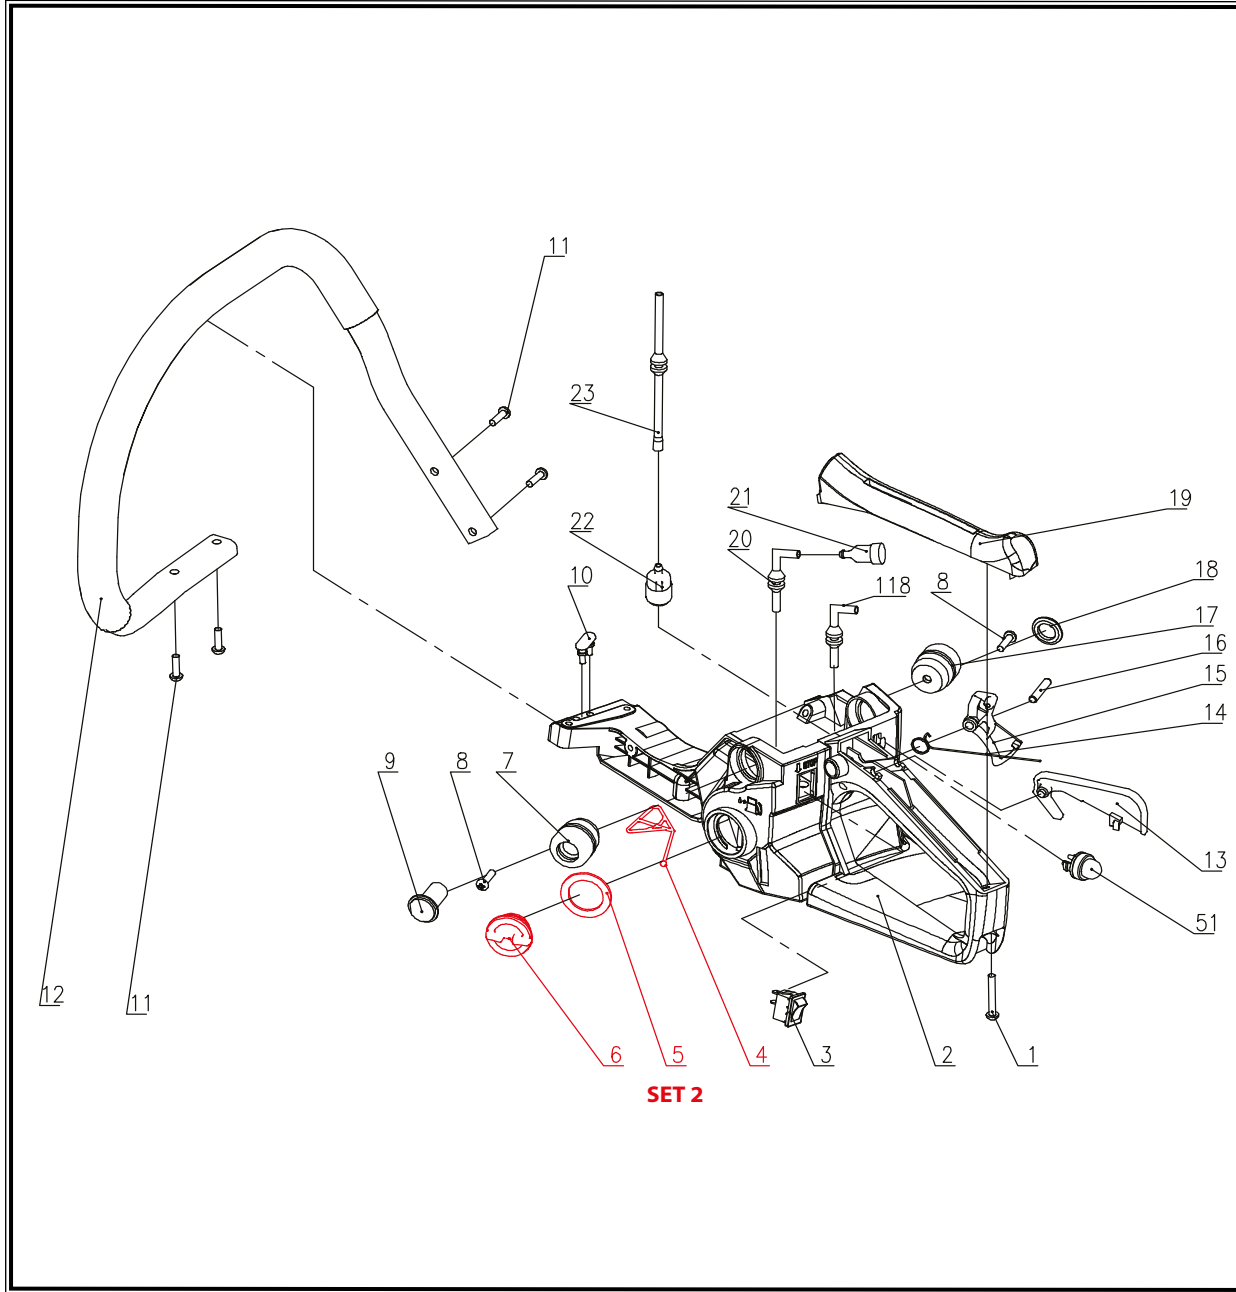

POS.	CODE	DESCRIPTION	QTY
34	A04154	SCREW M5X14	2
68	A03929	SCREW M5X20	4
80	A04194	EYELET-CARBURETOR	1
81	A04195	INTAKE	1
82	A03934	SPARK PLUG	1
83	A04196	INTAKE GASKET	1
84	A04197	CYLINDER 43,5mm	1
85	A04198	SCREW M5X87	2
86	A04199	GASKET-MUFFLER	1
87	A04200	MUFFLER	1
88	A04201	SCREW M5X10	2
89	A04202	SHIELD-MUFFLER	1
90	A04203	SCREW	1
91	A04204	GASKET-CYLINDER	1
92	A04358	RING-PISTON	2
93	A04359	PIN-PISTON	1
94	A04360	PISTON 43,5mm	1
95	A04447	RING -SNAP	2
96	A04205	BEARING-NEEDLE	1
97	A04206	CRANK SHAFT-CONROD ASSY	1
98	A04207	WASHER-SPACER PISTON	2
99	A03922	KEY-FLYWHEEL	1

POS.	CODE	DESCRIPTION	QTY
4	A04129	FUEL LINKER	1
9	A04134	PLUG-PAD	3
11	A04271	SCREW ST4.8X16	1
34	A04154	SCREW M5X14	2
46	A04271	SCREW ST4.8X16	3
47	A04165	PAD-RUBBER CUSHIONING (LOWER)	3
48	A04166	CHOKE KNOB	1
49	A04167	CHOKE KNOB COVER	1
50	A04168	CHOKE KNOB PLATE	1
52	A04169	RIGHT CRANKCASE	1
53	A04170	GASKET-RUBBER	1
54	A04171	BEARING-BALL 6206	2
56	A04173	SEAL OIL	1
68	A03929	SCREW M5X20	1
69	A04185	CHAIN CATCHER	1
70	A04186	RING-PLASTIC	1
71	A04187	SPRING-DAMPING	1
72	A04188	SCREW M4X10	1
73	A04189	PLATE-BAR	1
74	A04190	PAD RUGHT	1
75	A04093	STUD-BAR	2
76	A03977	SPIKE	1
77	A04191	AERATE SPIGOT SPONGE	1
78	A04192	AERATE SPIGOT RING -SNAP	1
79	A04193	AERATE SPIGOT	1
100	A04208	PIN	3

POS.	CODE	DESCRIPTION	QTY
101	A04209	GASKET-CRANK CASE	1
102	A04210	HOSE-PULSE RING-SNAP	2
103	A04211	HOSE OIL JOINT	1
104	A04212	HOSE OIL	1
105	A04213	WIRE-SWITCH	1
106	A04214	ELECTRONIC IGNITION	1
107	A03929	SCREW M5X20	2
108	A04215	SCREW M5X25	2
109	A04216	SCREW M5X30	3
110	A04217	GASAKE-FUEL CAP	1
111	A04218	OIL CAP	1
SET 1 (4+110+111)	A12565	OIL CAP ASSEMBLY	1
112	A04219	SNAP RING	1
113	A04220	SEAL OIL 15X35X5	1
114	A04221	PLATE	1
115	A04222	SCREW M4X6	2
116	A04223	FLY-WHEEL ASSEMBLY	1
117	A03926	SCREW	1
119	A04225	LEFT CRANKCASE	1