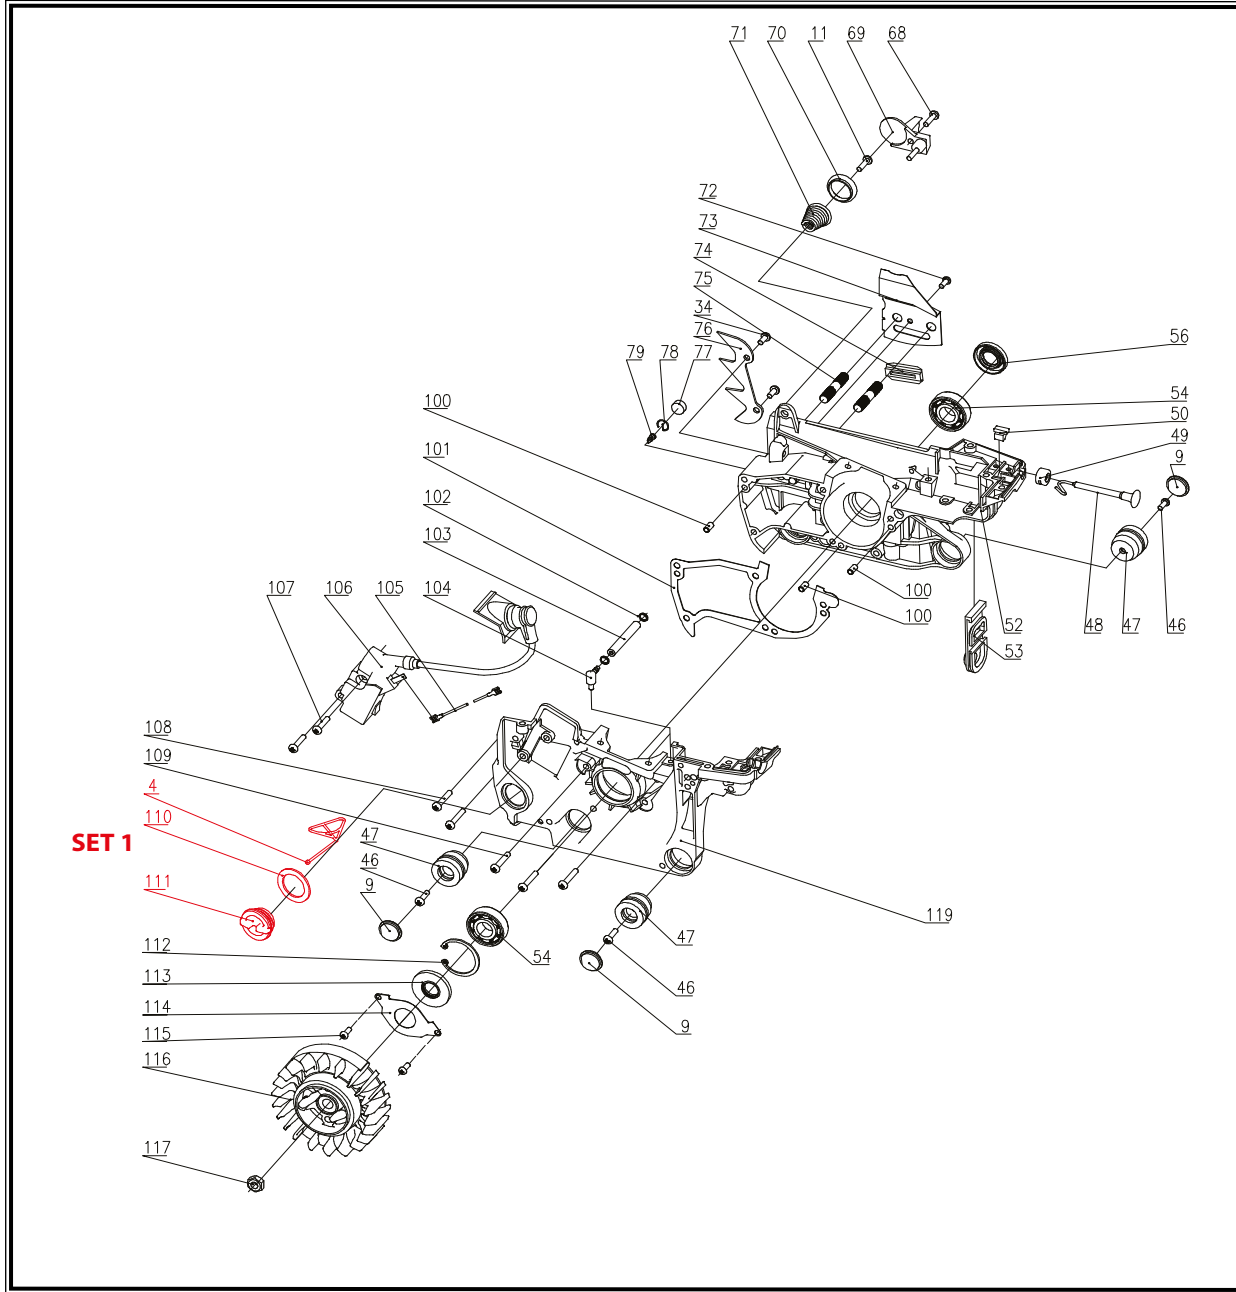

POS.	CODE	DESCRIPTION	QTY
34	A04154	SCREW M5X14	2
68	A03929	SCREW M5X20	4
80	A04194	EYELET-CARBURETOR	1
81	A04195	INTAKE	1
82	A03934	SPARK PLUG	1
83	A04196	INTAKE GASKET	1
84	A04197	CYLINDER 43,5mm	1
85	A04198	SCREW M5X87	2
86	A04199	GASKET-MUFFLER	1
87	A04200	MUFFLER	1
88	A04201	SCREW M5X10	2
89	A04202	SHIELD-MUFFLER	1
90	A04203	SCREW	1
91	A04204	GASKET-CYLINDER	1
92	A04358	RING-PISTON	2
93	A04359	PIN-PISTON	1
94	A04360	PISTON 43,5mm	1
95	A04447	RING -SNAP	2
96	A04205	BEARING-NEEDLE	1
97	A04206	CRANK SHAFT-CONROD ASSY	1
98	A04207	WASHER-SPACER PISTON	2
99	A03922	KEY-FLYWHEEL	1

POS.	CODE	DESCRIPTION	QTY
4	A04129	FUEL LINKER	1
9	A04134	PLUG-PAD	3
11	A04271	SCREW ST4.8X16	1
34	A04154	SCREW M5X14	2
46	A04271	SCREW ST4.8X16	3
47	A04165	PAD-RUBBER CUSHIONING (LOWER)	3
48	A04166	CHOKE KNOB	1
49	A04167	CHOKE KNOB COVER	1
50	A04168	CHOKE KNOB PLATE	1
52	A04169	RIGHT CRANKCASE	1
53	A04170	GASKET-RUBBER	1
54	A04171	BEARING-BALL 6206	2
56	A04173	SEAL OIL	1
68	A03929	SCREW M5X20	1
69	A04185	CHAIN CATCHER	1
70	A04186	RING-PLASTIC	1
71	A04187	SPRING-DAMPING	1
72	A04188	SCREW M4X10	1
73	A04189	PLATE-BAR	1
74	A04190	PAD RUGHT	1
75	A04093	STUD-BAR	2
76	A03977	SPIKE	1
77	A04191	AERATE SPIGOT SPONGE	1
78	A04192	AERATE SPIGOT RING -SNAP	1
79	A04193	AERATE SPIGOT	1
100	A04208	PIN	3

POS.	CODE	DESCRIPTION	QTY
101	A04209	GASKET-CRANK CASE	1
102	A04210	HOSE-PULSE RING-SNAP	2
103	A04211	HOSE OIL JOINT	1
104	A04212	HOSE OIL	1
105	A04213	WIRE-SWITCH	1
106	A04214	ELECTRONIC IGNITION	1
107	A03929	SCREW M5X20	2
108	A04215	SCREW M5X25	2
109	A04216	SCREW M5X30	3
110	A04217	GASAKE-FUEL CAP	1
111	A04218	OIL CAP	1
SET 1 (4+110+111)	A12565	OIL CAP ASSEMBLY	1
112	A04219	SNAP RING	1
113	A04220	SEAL OIL 15X35X5	1
114	A04221	PLATE	1
115	A04222	SCREW M4X6	2
116	A04223	FLY-WHEEL ASSEMBLY	1
117	A03926	SCREW	1
119	A04225	LEFT CRANKCASE	1