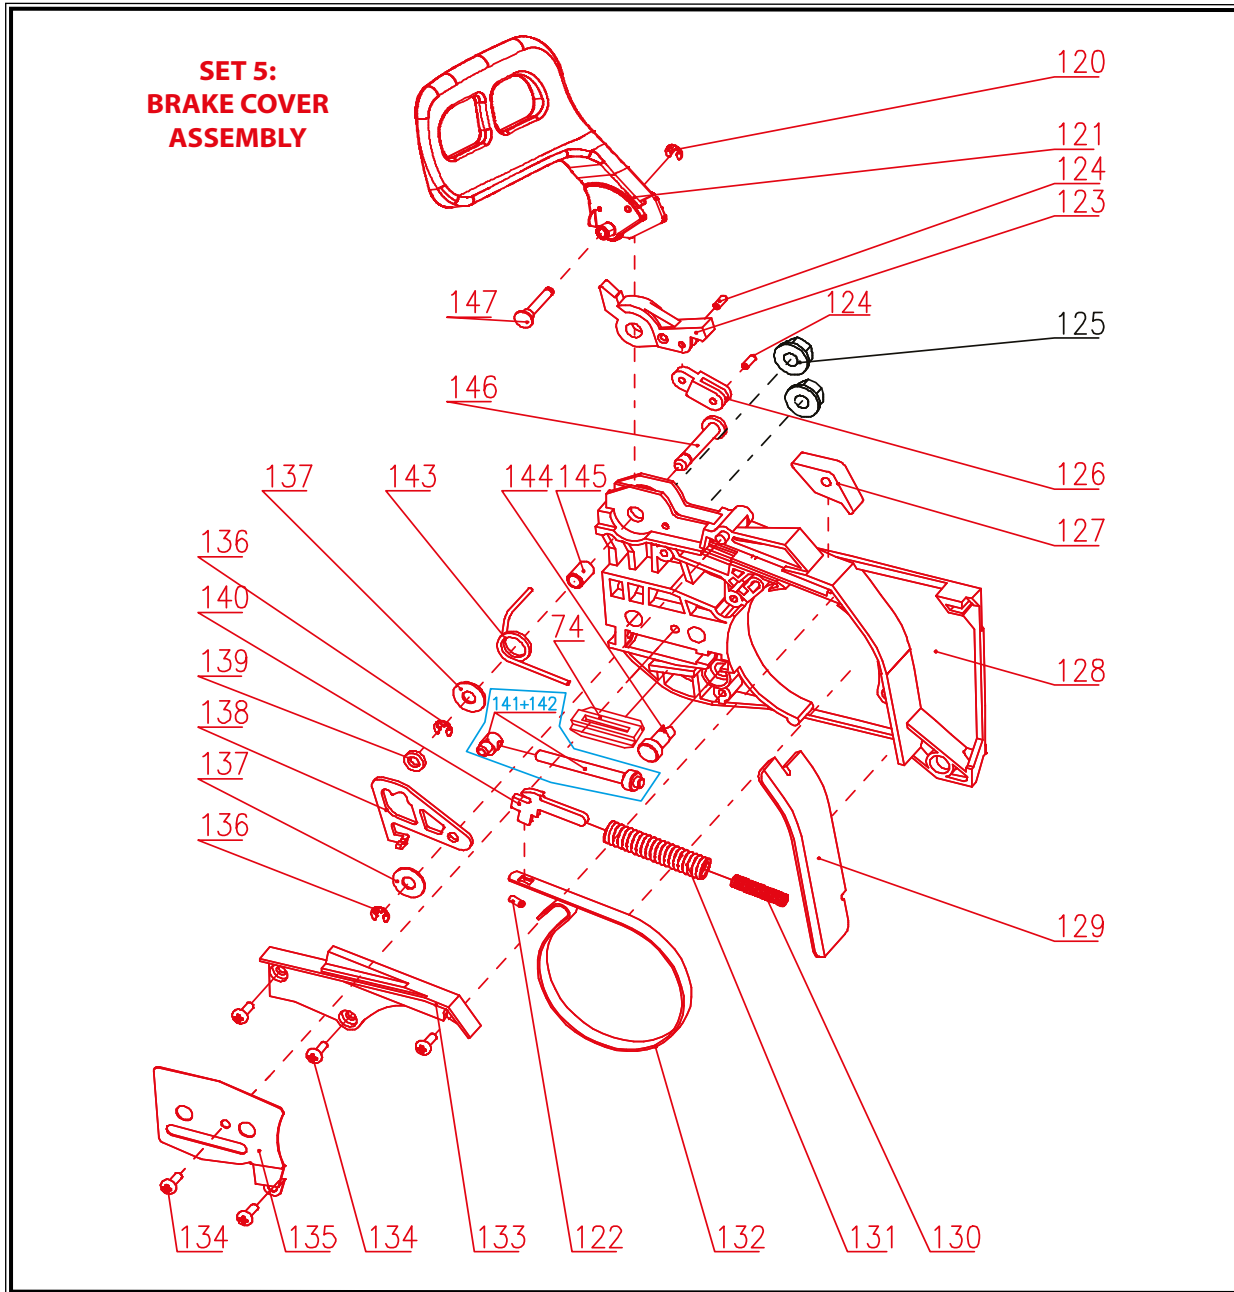

POS.	CODE	DESCRIPTION	QTY
SET 5	A12563	BRAKE COVER ASSEMBLY	1
74	A04190	PAD RUGHT	1
120	A04362	RING-SNAP	1
121	A04363	LEVER-CHAIN BRAKE	1
122	A04364	PIN	1
123	A04365	LEVERAGE-BRAKE (MAIN)	1
124	A04366	PIN	2
125	A04367	SCREW	2
126	A04368	LEVERAGE-BRAKE (ASSISTANT)	1
127	A04369	BUMPER-RUBBER	1
128	A04370	BRAKE HOUSING	1
129	A04371	DUST BOARD	1
130	A04372	SPRING-ACTUATION	1
131	A04373	SPRING-ACTUATION	1
132	A04374	BAND-BRAKE	1
133	A04375	COVER BRAKE	1
134	A04376	SCREW ST4.2X9.5	5
135	A04377	PLATE-BAR	1
136	A04378	RING-SNAP	2
137	A04379	GASKET	2
138	A04380	PLATE-BRAKE	1
139	A04381	WASHER-RUBBER	1
140	A04382	PLATE-BRAKE	1
141+142	A04383	TOOTH-CHAIN ADJUSTING	1
143	A04385	SPRING-BRAKE LEVER	1
144	A04386	SPROCKET-CHAIN ADJUSTING	1
145	A04387	BUSHING	1
146	A04388	PIN-LEVER	1
147	A03947	PIN	1