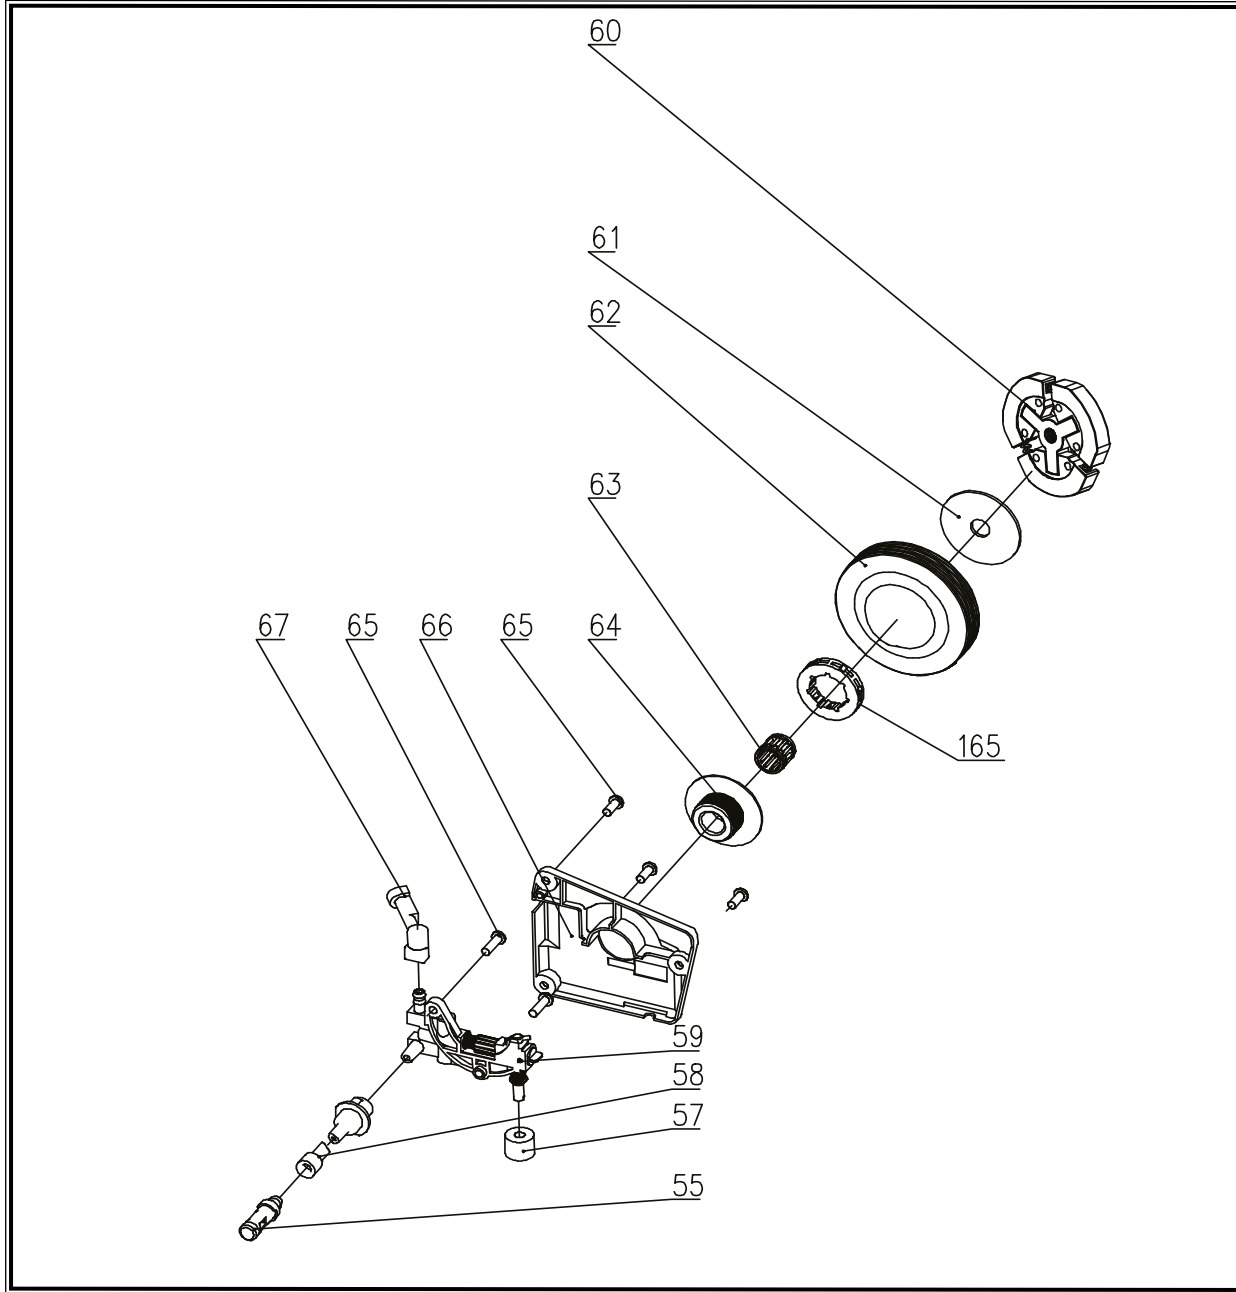

POS.	CODE	DESCRIPTION	QTY
55	A04172	OIL FILTER	1
57	A04174	SEAL FOAM	1
58	A04175	HOSE OIL INPUT	1
59	A04176	OIL PUMP	1
60	A04177	CLUTCH ASSY	1
61	A04178	WASHER-CLUTCH	1
62	A04179	DRUM-CLUTCH	1
63	A04180	BEARING-NEEDLE CONROD	1
64	A04181	GEAR-WORM	1
65	A04182	SCREW M4X12	4
66	A04183	COVER-OIL PUMP	1
67	A04184	CONNECTOR-OIL OUTLET	1
165	A04230	SPROKET	1