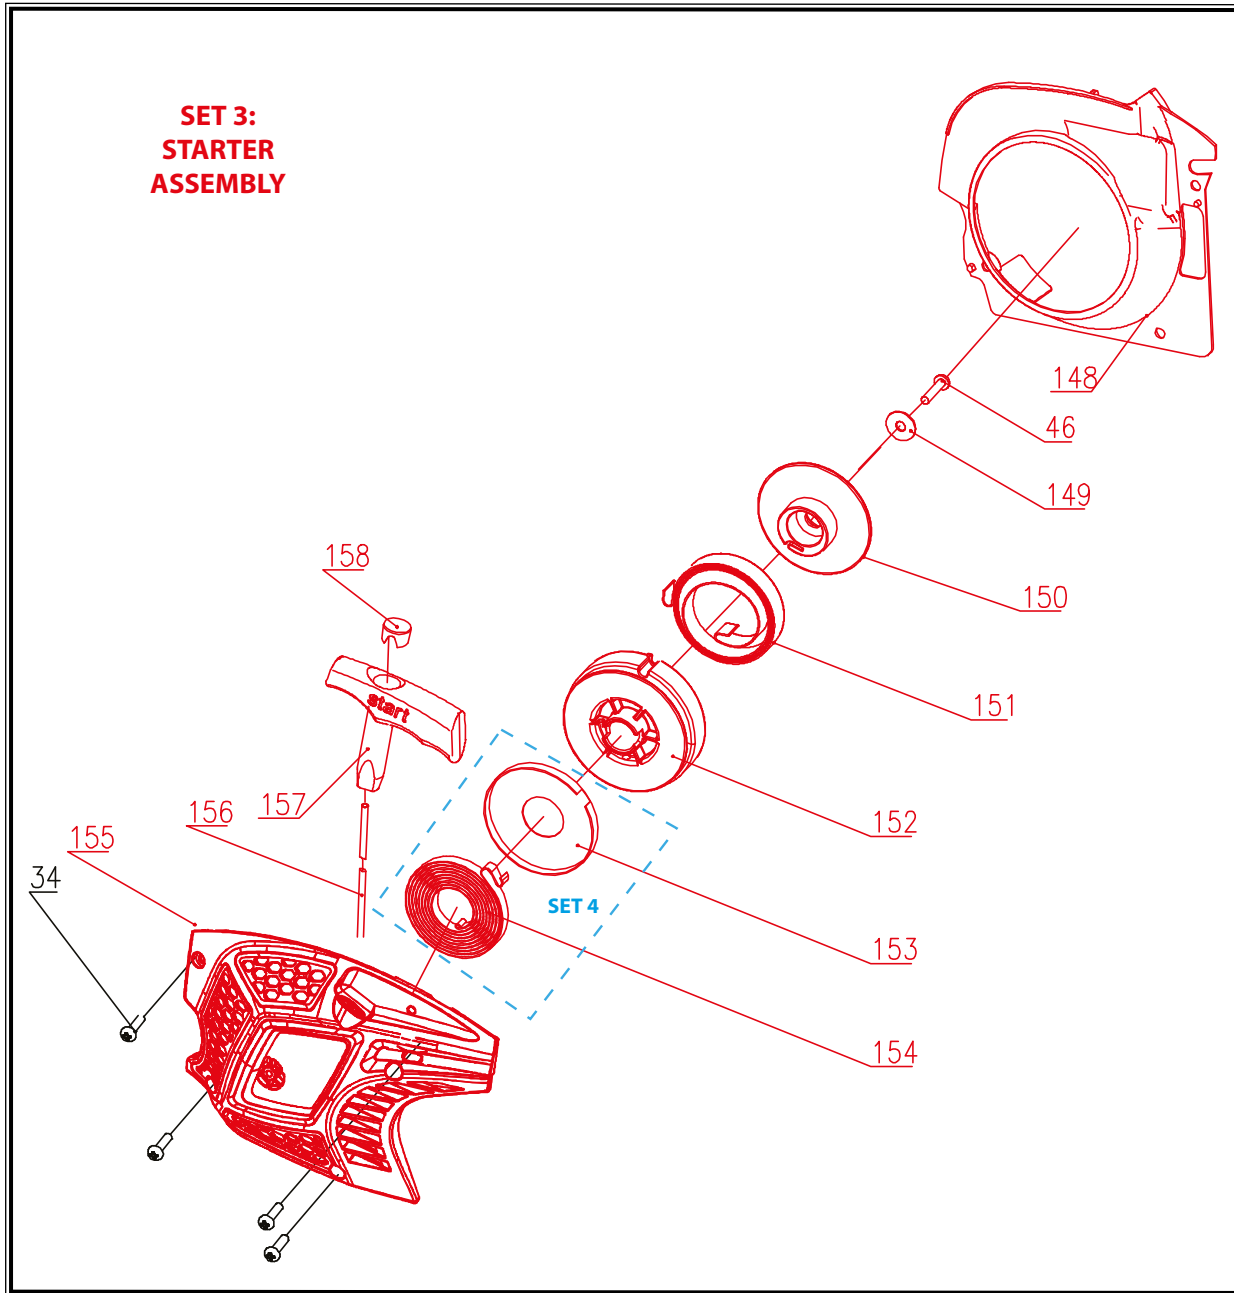

POS.	CODE	DESCRIPTION	QTY
SET 3	A12562	STARTER ASSEMBLY	1
34	A04154	SCREW M5X14	4
46	A04271	SCREW ST4.8X16	1
148	A04226	BAFFLER-FAN	1
149	A04389	GASKET	1
150	A04390	STARTER PULLEY COVER	1
151	A04391	SPRING-STARTER	1
152	A04392	STARTER PULLEY	1
153	A04393	BACK SPRING-STARTER COVER	1
SET 4 (153+154)	A04320	SPRING-STARTER	1
155	A04395	HOUSING-STARTER	1
156	A04396	ROPE-STARTER	1
157	A04397	HANDEL-STARTER	1
158	A04398	HANDLE-ATARTER COVER	1