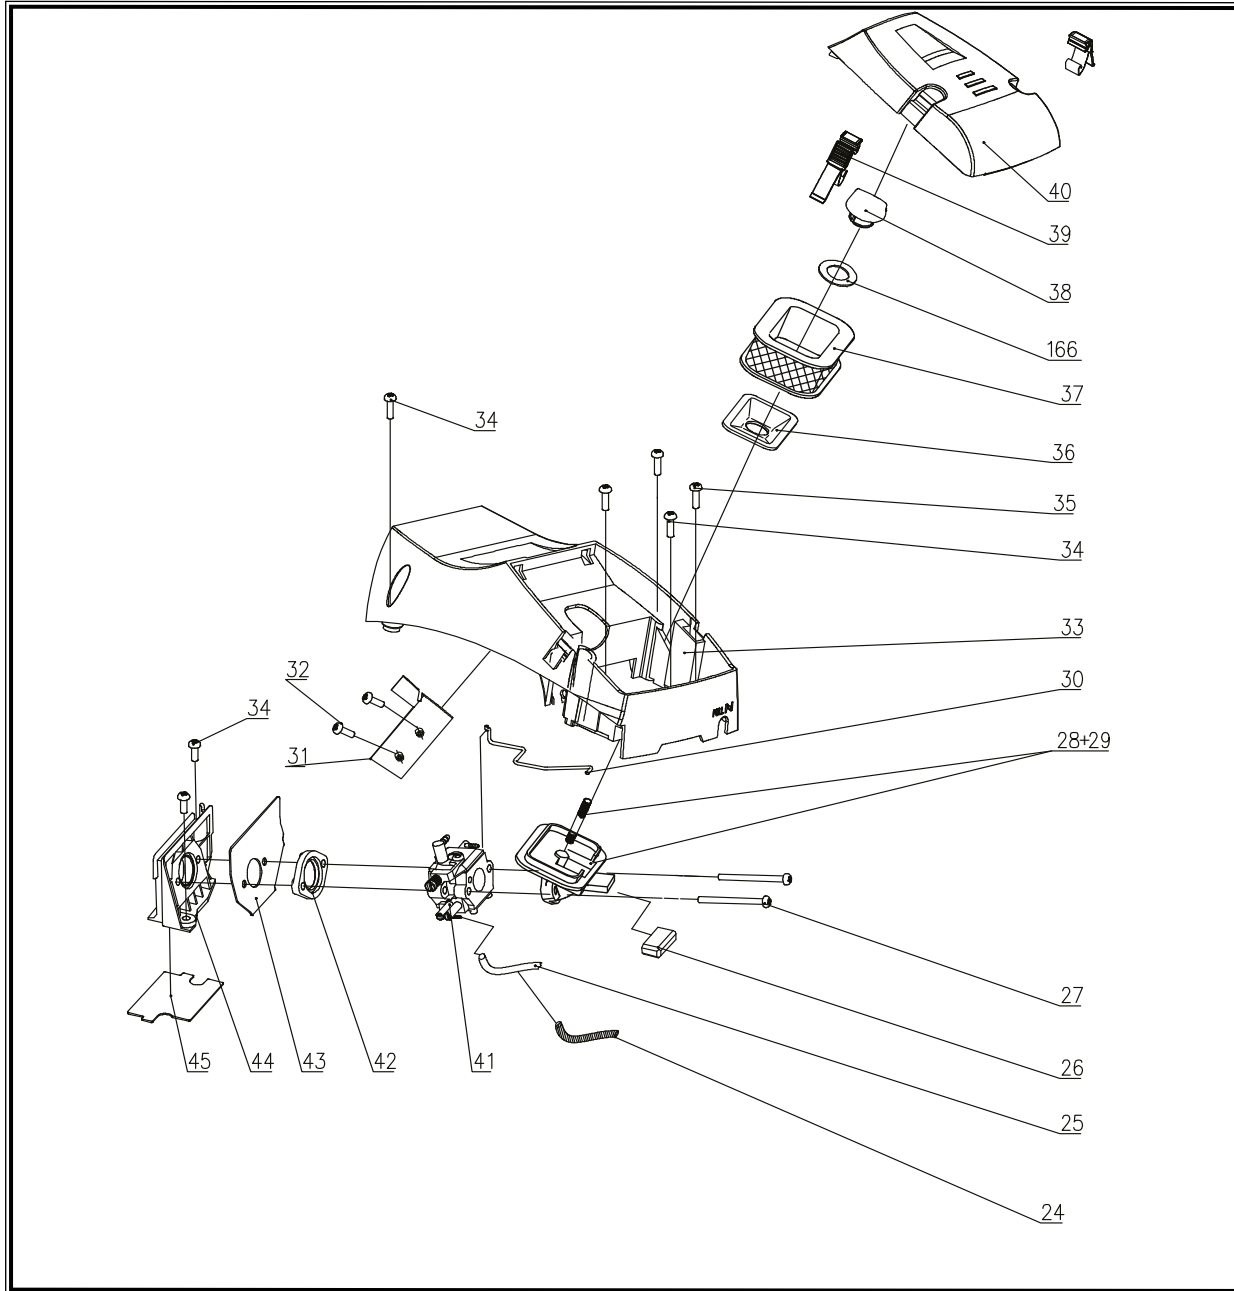

POS.	CODE	DESCRIPTION	QTY
4	A04129	FUEL LINKER	1
9	A04134	PLUG-PAD	3
11	A04271	SCREW ST4.8X16	1
34	A04154	SCREW M5X14	2
46	A04271	SCREW ST4.8X16	3
47	A04165	PAD-RUBBER CUSHIONING (LOWER)	3
48	A04166	CHOKE KNOB	1
49	A04167	CHOKE KNOB COVER	1
50	A04168	CHOKE KNOB PLATE	1
52	A04169	RIGHT CRANKCASE	1
53	A04170	GASKET-RUBBER	1
54	A04171	BEARING-BALL 6206	2
56	A04173	SEAL OIL	1
68	A03929	SCREW M5X20	1
69	A04185	CHAIN CATCHER	1
70	A04186	RING-PLASTIC	1
71	A04187	SPRING-DAMPING	1
72	A04188	SCREW M4X10	1
73	A04189	PLATE-BAR	1
74	A04190	PAD RUGHT	1
75	A04093	STUD-BAR	2
76	A03977	SPIKE	1
77	A04191	AERATE SPIGOT SPONGE	1
78	A04192	AERATE SPIGOT RING -SNAP	1
79	A04193	AERATE SPIGOT	1
100	A04208	PIN	3

POS.	CODE	DESCRIPTION	QTY
101	A04209	GASKET-CRANK CASE	1
102	A04210	HOSE-PULSE RING-SNAP	2
103	A04211	HOSE OIL JOINT	1
104	A04212	HOSE OIL	1
105	A04213	WIRE-SWITCH	1
106	A04214	ELECTRONIC IGNITION	1
107	A03929	SCREW M5X20	2
108	A04215	SCREW M5X25	2
109	A04216	SCREW M5X30	3
110	A04217	GASAKE-FUEL CAP	1
111	A04218	OIL CAP	1
SET 1 (4+110+111)	A12565	OIL CAP ASSEMBLY	1
112	A04219	SNAP RING	1
113	A04220	SEAL OIL 15X35X5	1
114	A04221	PLATE	1
115	A04222	SCREW M4X6	2
116	A04223	FLY-WHEEL ASSEMBLY	1
117	A03926	SCREW	1
119	A04225	LEFT CRANKCASE	1

POS.	CODE	DESCRIPTION	QTY
1	A04127	SCREW ST4.8*19	1
2	A04128	OIL TANK	1
3	A03997	ON/OFF SWITCH	1
4	A04129	FUEL LINKER	1
5	A04130	FUEL GASKET	1
6	A04131	OIL- CAP	1
SET 2 (4-6)	A12564	FUEL CAP ASSEMBLY	1
7	A04132	PAD-RUBBER CUSHIONING	1
8	A04133	HETEROMORPHISM SCREW	2
9	A04134	PLUG-PAD	1
10	A04135	BUMPER-RUBBER(FRONT)	1
11	A04271	SCREW ST4.8*16	4
12	A04136	HANDLE-FRONT	1
13	A04137	LEVER-SAFETY TRIGGER	1
14	A04000	SPRING-TRIGGER	1
15	A04138	TRIGGER	1
16	A04049	PIN	1
17	A04139	PAD-RUBBER	1
18	A04140	PLUG-PAD	1
19	A04141	COVER-REAR HANDLE	1
20	A04142	OIL RETURN PIPE	1
21	A03980	BALANCER	1
22	A04143	OIL FILTER	1
23	A04144	HOSE-FUEL	1
51	A03965	OIL PRIMER	1
118	A04224	OIL RETURN PIPE	1