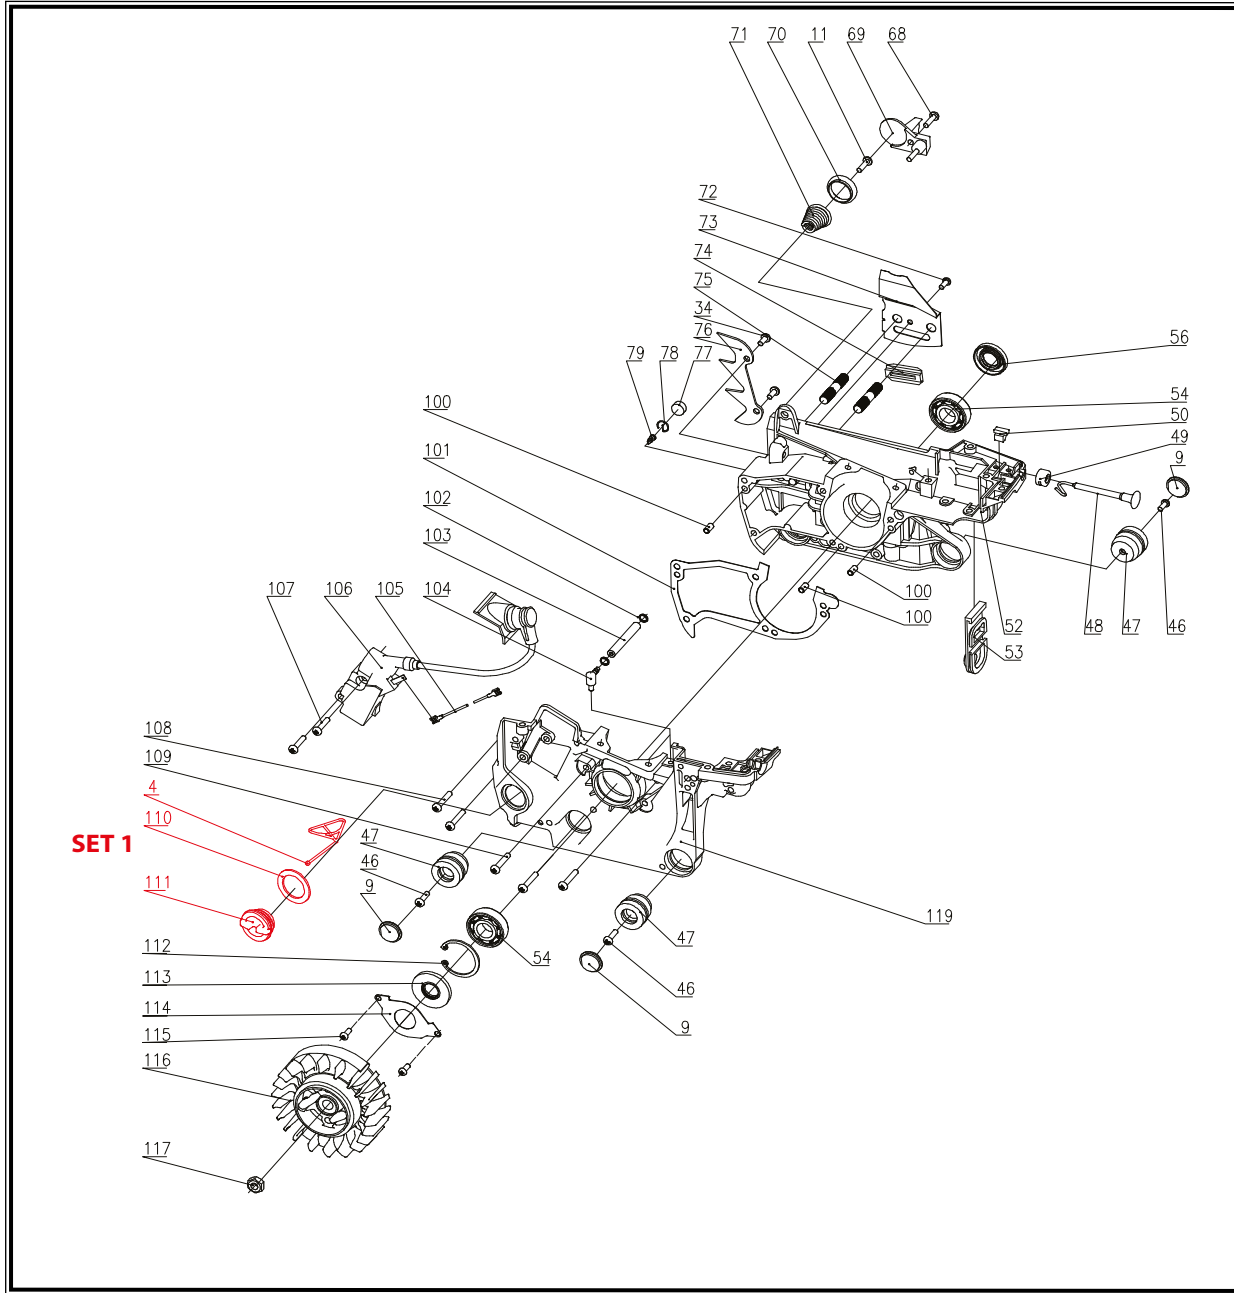

POS.	CODE	DESCRIPTION	QTY
34	A04154	SCREW M5X14	2
68	A03929	SCREW M5X20	4
80	A04194	EYELET-CARBURETOR	1
81	A04195	INTAKE	1
82	A03934	SPARK PLUG	1
83	A04196	INTAKE GASKET	1
84	A04197	CYLINDER 43,5mm	1
85	A04198	SCREW M5X87	2
86	A04199	GASKET-MUFFLER	1
87	A04200	MUFFLER	1
88	A04201	SCREW M5X10	2
89	A04202	SHIELD-MUFFLER	1
90	A04203	SCREW	1
91	A04204	GASKET-CYLINDER	1
92	A04358	RING-PISTON	2
93	A04359	PIN-PISTON	1
94	A04360	PISTON 43,5mm	1
95	A04447	RING -SNAP	2
96	A04205	BEARING-NEEDLE	1
97	A04206	CRANK SHAFT-CONROD ASSY	1
98	A04207	WASHER-SPACER PISTON	2
99	A03922	KEY-FLYWHEEL	1

POS.	CODE	DESCRIPTION	QTY
4	A04129	FUEL LINKER	1
9	A04134	PLUG-PAD	3
11	A04271	SCREW ST4.8X16	1
34	A04154	SCREW M5X14	2
46	A04271	SCREW ST4.8X16	3
47	A04165	PAD-RUBBER CUSHIONING (LOWER)	3
48	A04166	CHOKE KNOB	1
49	A04167	CHOKE KNOB COVER	1
50	A04168	CHOKE KNOB PLATE	1
52	A04169	RIGHT CRANKCASE	1
53	A04170	GASKET-RUBBER	1
54	A04171	BEARING-BALL 6206	2
56	A04173	SEAL OIL	1
68	A03929	SCREW M5X20	1
69	A04185	CHAIN CATCHER	1
70	A04186	RING-PLASTIC	1
71	A04187	SPRING-DAMPING	1
72	A04188	SCREW M4X10	1
73	A04189	PLATE-BAR	1
74	A04190	PAD RUGHT	1
75	A04093	STUD-BAR	2
76	A03977	SPIKE	1
77	A04191	AERATE SPIGOT SPONGE	1
78	A04192	AERATE SPIGOT RING -SNAP	1
79	A04193	AERATE SPIGOT	1
100	A04208	PIN	3

POS.	CODE	DESCRIPTION	QTY
101	A04209	GASKET-CRANK CASE	1
102	A04210	HOSE-PULSE RING-SNAP	2
103	A04211	HOSE OIL JOINT	1
104	A04212	HOSE OIL	1
105	A04213	WIRE-SWITCH	1
106	A04214	ELECTRONIC IGNITION	1
107	A03929	SCREW M5X20	2
108	A04215	SCREW M5X25	2
109	A04216	SCREW M5X30	3
110	A04217	GASAKE-FUEL CAP	1
111	A04218	OIL CAP	1
SET 1 (4+110+111)	A12565	OIL CAP ASSEMBLY	1
112	A04219	SNAP RING	1
113	A04220	SEAL OIL 15X35X5	1
114	A04221	PLATE	1
115	A04222	SCREW M4X6	2
116	A04223	FLY-WHEEL ASSEMBLY	1
117	A03926	SCREW	1
119	A04225	LEFT CRANKCASE	1