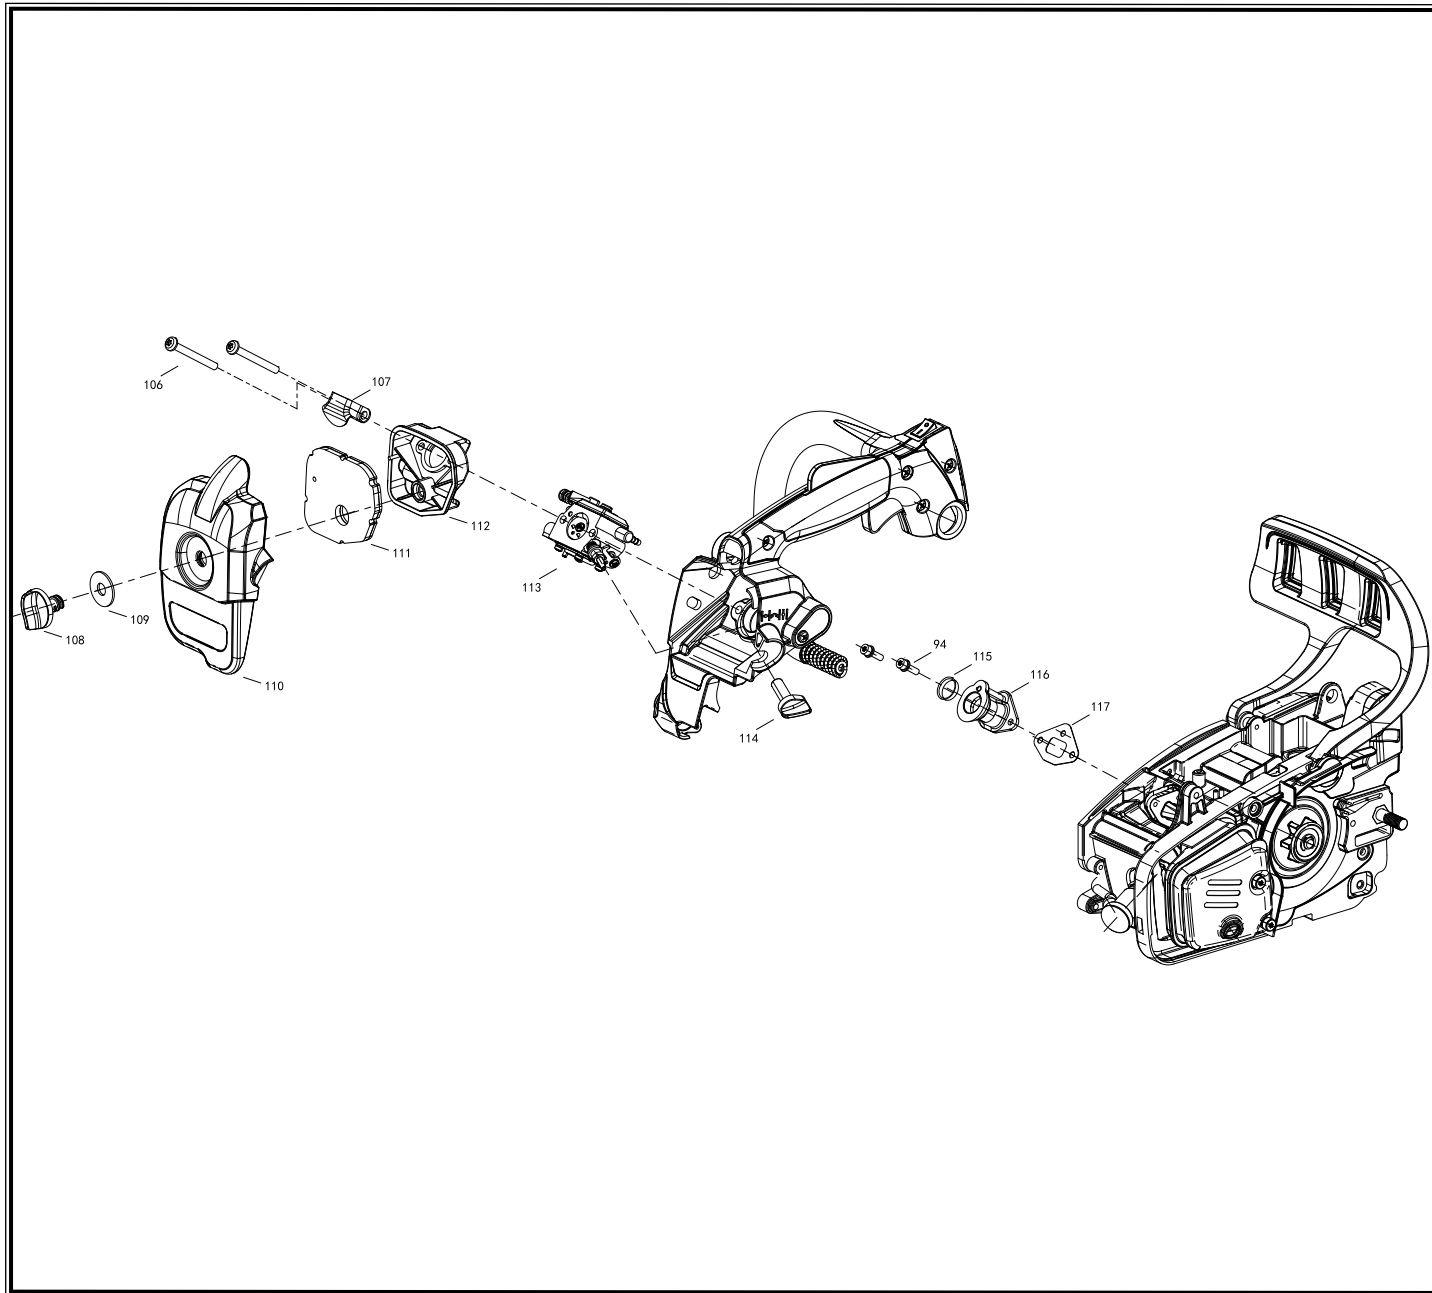

POS.	CODE	DESCRIPTION	QTY
94	A05604	SCREW M4X14	2
106	A05616	SCREW M5X45	2
107	A05617	AIR FILTER PRESSING PLATE	1
108	A05618	AIR FILTER LOCK	1
109	A05619	AIR FILTER LOCK WASHER	1
110	A05620	AIR FILTER COVER	1
111	A05621	AIR FILTER	1
112	A05622	AIR FILTER BASE	1
113	A05623	CARBURETOR	1
114	A05624	CHOKE KNOB	1
115	A05625	SUPPORT RING	1
116	A05626	INTAKE-TUBE	1
117	A05627	INTAKE-TUBE SEALING GASKET	1