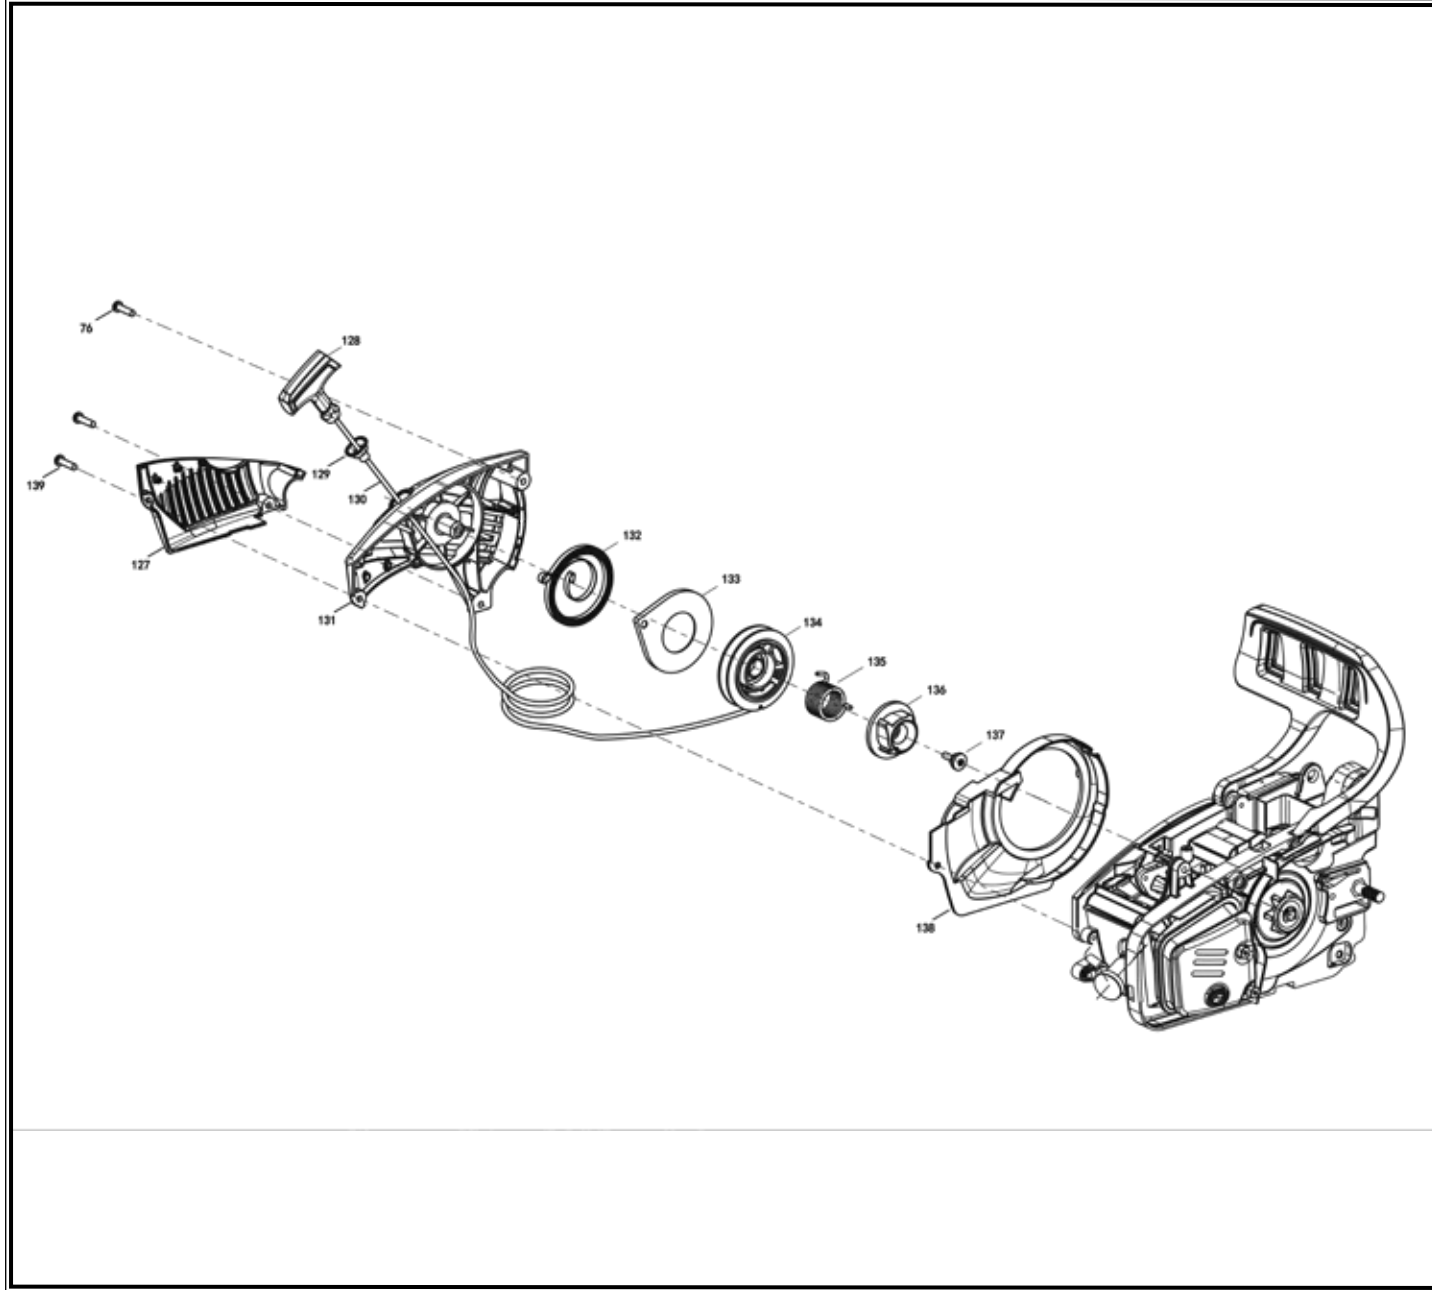

POS.	CODE	DESCRIPTION	QTY
76	A05586	SCREW ST4.2X16	3
127	A05637	START COVER	1
128	A05638	STARTER HANDLE	1
129	A05639	SHEATH OF ROPE	1
130	A05733	STARTER ROPE	1
131	A05641	START COVER	1
132	A05642	STARTER SPRING	1
133	A05643	STARTER SPRING COVER	1
134	A05734	ROPE WHEEL	1
135	A05645	RATCHET SPRING	1
136	A05736	RATCHET	1
137	A05647	START SCREW	1
138	A05648	FLOW GUIDING COVER	1
139	A08064	SCREW ST4.2X22	2