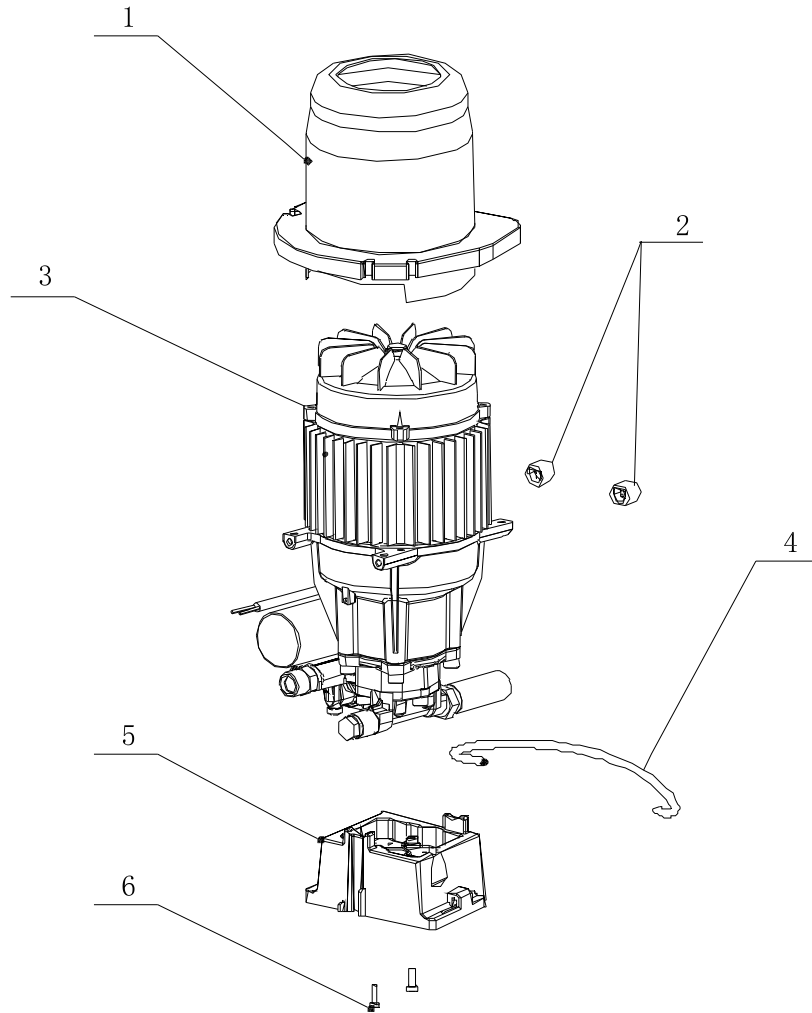

POS.	CODE	DESCRIPTION	QTY
1	A02781	FRONT HOUSING	1
2	A02782	KNOB	2
3	A02783	DETERGENT VALVE	1
4	A02784	OUTLET COVER	2
5	A02785	POWER CORD	1
6	A02786	MOTOR ASSEMBLY	1
7	A02787	REAR HOUSING	1
8	A02788	SWITCH BOX	1
9	A02789	WHEEL ASSEMBLY	1
10	A02790	DETERGENT BOTTLE	1
11	A02791	NOZZLE COLLECTOR	1
12	A02792	HANDLE	1
13	A02793	HAND CRANK	1
14	A02794	HOSE REEL	1
15	A02795	REEL BASE	1
16	A02798	PRESSURE HOSE	1
17	A02796	CAPACITOR BOX	1
18	A02797	CAPACITOR 30UF	1
19	43604	HIGH PRESSURE HOSE 8M	1
20	A02799	GUN STOCK	1
21	A02800	CAPACITOR CAP	1
22	A02801	GUN HOLDER	1
23	41926	LANCE ROTOR POWER	1
24	41896	GUN	1
25	41925	TURBO LANCE	1

POS.	CODE	DESCRIPTION	QTY
1	A02802	INDUCTIVE MOTOR COVER	1
2	A02803	DAMPING RUBBER	2
3	A02804	MERGE	1
4	A02805	DETERGENT TUBE	1
5	A02806	PUMP BASE	1
6	A02807	SCREW	2

POS.	CODE	DESCRIPTION	QTY
1	A02808	PUMP ASSEMBLY	1
2	A02809	CYLINDER HEAD	1
3	A02810	CHECK VALVE NUT (WITH O-RING)	3
4	A02811	O-RING	3
5	A02812	OUTLET CHECK VALVE (3 PCS)	1
6	A02813	CYLINDER BASE	1
7	A02814	CYLINDER HEAD	1
8	A02815	SCREW	4
9	A02816	SPRING WASHER	4
10	A02817	SMALL PLAIN WASHER-	4
11	A02818	O-RING	1
12	A02819	INLET VALVE (3 PCS)	1
13	A02820	SEAL (3 PCS)	1
14	A02821	PISTON GUIDER	1
15	A02822	WATER SEAL SUPPORT (3 PCS)	1
16	A02823	PISTON SEAL (3 PCS)	1
17	A02824	BYPASS VALVE	1
18	A02825	CHIEF VALVE (WITH CONE BASE)	1
19	A02826	CONE SPRING BASE	1
20	A02827	INLET EXTENSION PLUG	1
21	A02828	PISTON GUIDER	1

POS.	CODE	DESCRIPTION	QTY
22	A02830	SUCTION NIPPLE	1
23	A02829	VENTURI	1
24	A02831	U-PIN	1
25	A02832	PISTON SPRING	3
26	A02833	PISTON (WITH SPRING)	1
27	A02834	O-RING	1
28	A02835	MOTOR ASSEMBLY	1
29	A02836	WOBBLE PLATE FAM	1
30	A02837	SPRING WASHER	1
31	A02838	SCREW	1
32	A02839	THRUST BALL BEARING	1
33	A02840	TSS	1