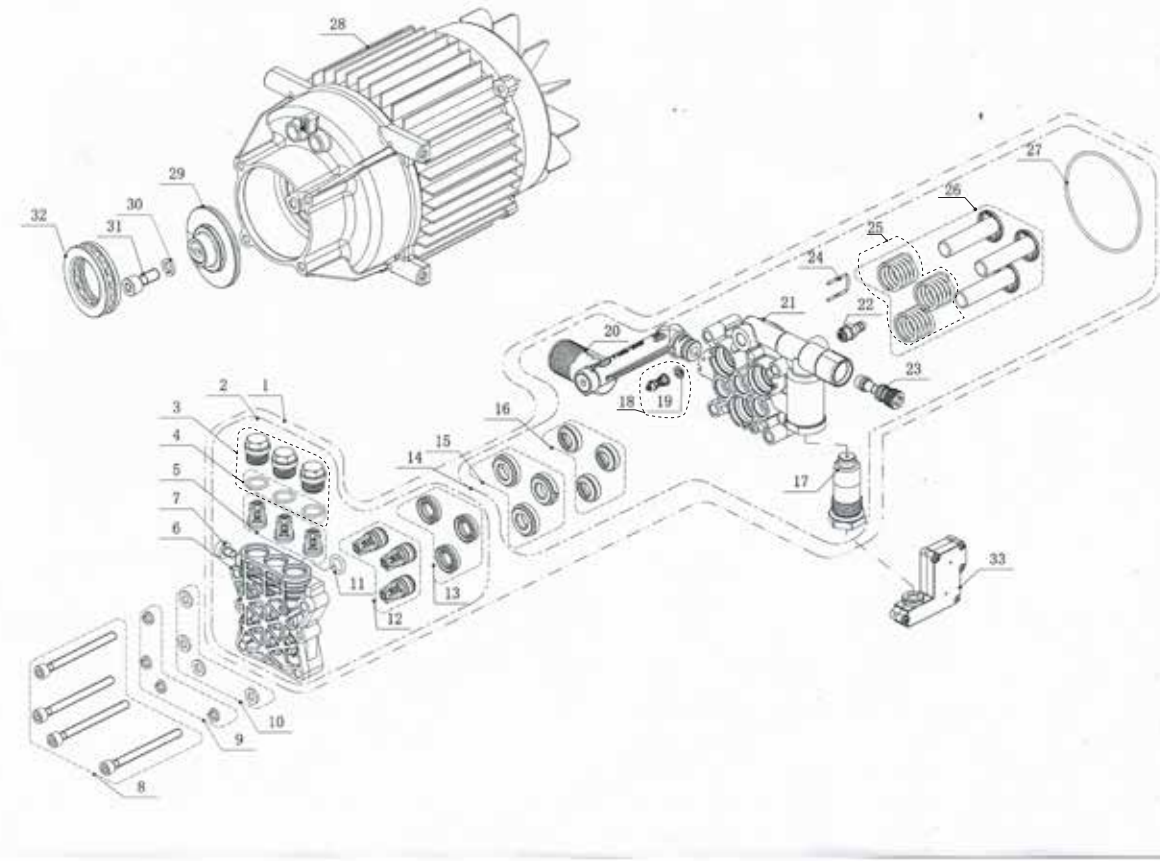

POS.	CODE	DESCRIPTION	QTY
1	A02781	FRONT HOUSING	1
2	A02782	KNOB	2
3	A02783	DETERGENT VALVE	1
4	A02784	OUTLET COVER	2
5	A02785	POWER CORD	1
6	A02786	MOTOR ASSEMBLY	1
7	A02787	REAR HOUSING	1
8	A02788	SWITCH BOX	1
9	A02789	WHEEL ASSEMBLY	1
10	A02790	DETERGENT BOTTLE	1
11	A02791	NOZZLE COLLECTOR	1
12	A02792	HANDLE	1
13	A02793	HAND CRANK	1
14	A02794	HOSE REEL	1
15	A02795	REEL BASE	1
16	A02798	PRESSURE HOSE	1
17	A02796	CAPACITOR BOX	1
18	A02797	CAPACITOR 30UF	1
19	43604	HIGH PRESSURE HOSE 8M	1
20	A02799	GUN STOCK	1
21	A02800	CAPACITOR CAP	1
22	A02801	GUN HOLDER	1
23	41926	LANCE ROTOR POWER	1
24	41896	GUN	1
25	41925	TURBO LANCE	1

POS.	CODE	DESCRIPTION	QTY
1	A02802	INDUCTIVE MOTOR COVER	1
2	A02803	DAMPING RUBBER	2
3	A02804	MERGE	1
4	A02805	DETERGENT TUBE	1
5	A02806	PUMP BASE	1
6	A02807	SCREW	2

POS.	CODE	DESCRIPTION	QTY
1	A02808	PUMP ASSEMBLY	1
2	A02809	CYLINDER HEAD	1
3	A02810	CHECK VALVE NUT (WITH O-RING)	3
4	A02811	O-RING	3
5	A02812	OUTLET CHECK VALVE (3 PCS)	1
6	A02813	CYLINDER BASE	1
7	A02814	CYLINDER HEAD	1
8	A02815	SCREW	4
9	A02816	SPRING WASHER	4
10	A02817	SMALL PLAIN WASHER-	4
11	A02818	O-RING	1
12	A02819	INLET VALVE (3 PCS)	1
13	A02820	SEAL (3 PCS)	1
14	A02821	PISTON GUIDER	1
15	A02822	WATER SEAL SUPPORT (3 PCS)	1
16	A02823	PISTON SEAL (3 PCS)	1
17	A02824	BYPASS VALVE	1
18	A02825	CHIEF VALVE (WITH CONE BASE)	1
19	A02826	CONE SPRING BASE	1
20	A02827	INLET EXTENSION PLUG	1
21	A02828	PISTON GUIDER	1

POS.	CODE	DESCRIPTION	QTY
22	A02830	SUCTION NIPPLE	1
23	A02829	VENTURI	1
24	A02831	U-PIN	1
25	A02832	PISTON SPRING	3
26	A02833	PISTON (WITH SPRING)	1
27	A02834	O-RING	1
28	A02835	MOTOR ASSEMBLY	1
29	A02836	WOBBLE PLATE FAM	1
30	A02837	SPRING WASHER	1
31	A02838	SCREW	1
32	A02839	THRUST BALL BEARING	1
33	A02840	TSS	1