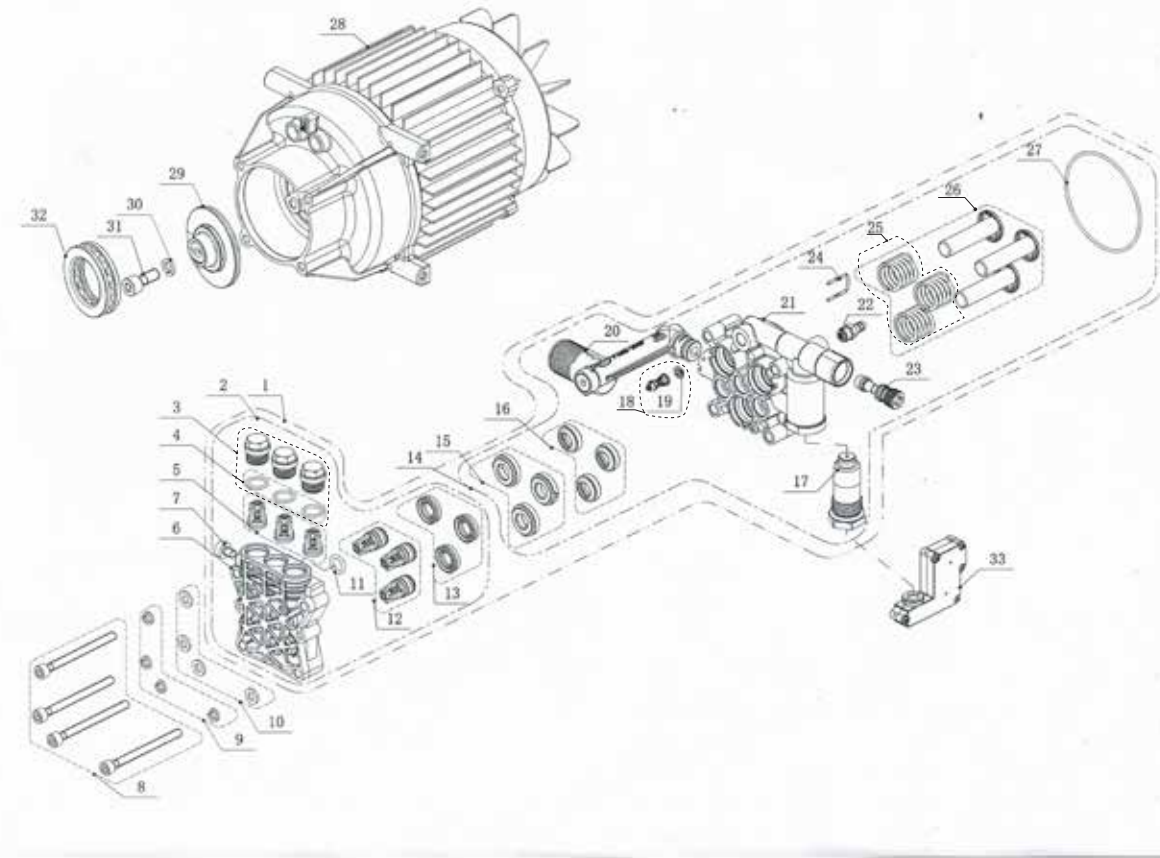

POS.	CODE	DESCRIPTION	QTY
1	A02781	FRONT HOUSING	1
2	A02782	KNOB	2
3	A02783	DETERGENT VALVE	1
4	A02784	OUTLET COVER	2
5	A02785	POWER CORD	1
6	A02786	MOTOR ASSEMBLY	1
7	A02787	REAR HOUSING	1
8	A02788	SWITCH BOX	1
9	A02789	WHEEL ASSEMBLY	1
10	A02790	DETERGENT BOTTLE	1
11	A02791	NOZZLE COLLECTOR	1
12	A02792	HANDLE	1
13	A02793	HAND CRANK	1
14	A02794	HOSE REEL	1
15	A02795	REEL BASE	1
16	A02798	PRESSURE HOSE	1
17	A02796	CAPACITOR BOX	1
18	A02797	CAPACITOR 30UF	1
19	43604	HIGH PRESSURE HOSE 8M	1
20	A02799	GUN STOCK	1
21	A02800	CAPACITOR CAP	1
22	A02801	GUN HOLDER	1
23	41926	LANCE ROTOR POWER	1
24	41896	GUN	1
25	41925	TURBO LANCE	1

POS.	CODE	DESCRIPTION	QTY
1	A02802	INDUCTIVE MOTOR COVER	1
2	A02803	DAMPING RUBBER	2
3	A02804	MERGE	1
4	A02805	DETERGENT TUBE	1
5	A02806	PUMP BASE	1
6	A02807	SCREW	2

POS.	CODE	DESCRIPTION	QTY
1	A02808	PUMP ASSEMBLY	1
2	A02809	CYLINDER HEAD	1
3	A02810	CHECK VALVE NUT (WITH O-RING)	3
4	A02811	O-RING	3
5	A02812	OUTLET CHECK VALVE (3 PCS)	1
6	A02813	CYLINDER BASE	1
7	A02814	CYLINDER HEAD	1
8	A02815	SCREW	4
9	A02816	SPRING WASHER	4
10	A02817	SMALL PLAIN WASHER-	4
11	A02818	O-RING	1
12	A02819	INLET VALVE (3 PCS)	1
13	A02820	SEAL (3 PCS)	1
14	A02821	PISTON GUIDER	1
15	A02822	WATER SEAL SUPPORT (3 PCS)	1
16	A02823	PISTON SEAL (3 PCS)	1
17	A02824	BYPASS VALVE	1
18	A02825	CHIEF VALVE (WITH CONE BASE)	1
19	A02826	CONE SPRING BASE	1
20	A02827	INLET EXTENSION PLUG	1
21	A02828	PISTON GUIDER	1

POS.	CODE	DESCRIPTION	QTY
22	A02830	SUCTION NIPPLE	1
23	A02829	VENTURI	1
24	A02831	U-PIN	1
25	A02832	PISTON SPRING	3
26	A02833	PISTON (WITH SPRING)	1
27	A02834	O-RING	1
28	A02835	MOTOR ASSEMBLY	1
29	A02836	WOBBLE PLATE FAM	1
30	A02837	SPRING WASHER	1
31	A02838	SCREW	1
32	A02839	THRUST BALL BEARING	1
33	A02840	TSS	1