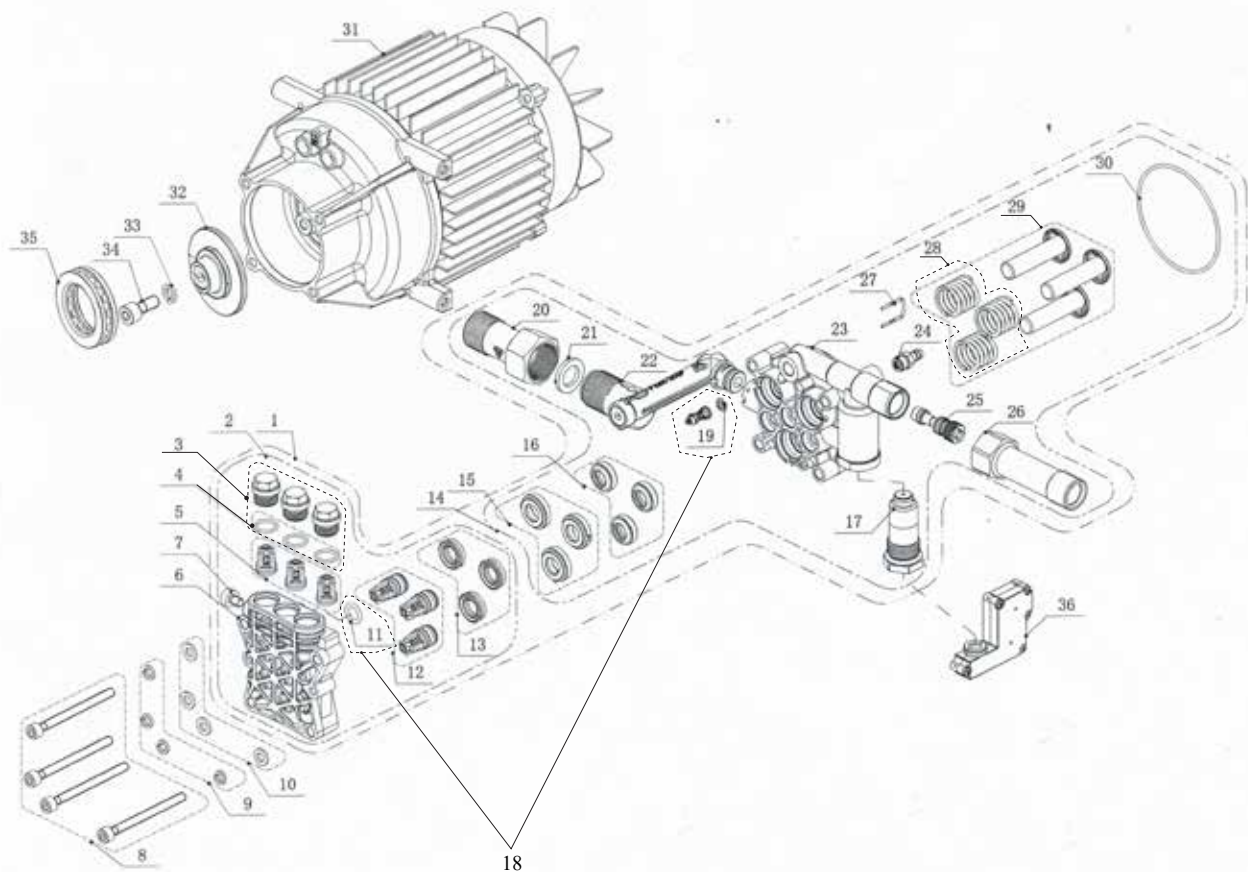

POS.	CODE	DESCRIPTION	QTY
1	A02721	FRONT HOUSING	1
2	A02722	KNOB	2
3	A02723	DETERGENT VALVE	1
4	A02724	OUTLET COVER	2
5	A02725	POWER CORD	1
6	A02726	MOTOR ASSEMBLY	1
7	A02727	REAR HOUSING	1
8	A02728	SWITCH BOX	1
9	A02729	WHEEL ASSEMBLY	1
10	A02730	DETERGENT BOTTLE	1
11	A02731	NOZZLE COLLECTOR	1
12	A02732	HANDLE ASSEMBLY	1
13	A02733	CAPACITOR BOX	1
14	A02734	CAPACITOR 30UF	1
15	41888	HIGH PRESSURE HOSE 8m	1
16	A02735	GUN STOCK	1
17	A02736	CAPACITOR CAP	1
18	A02737	GUN HOLDER	1
19	A02738	STOPPLE	1
20	41926	LANCE ROTOR POWER	1
21	41896	GUN	1
22	41925	TURBO LANCE	1

POS.	CODE	DESCRIPTION	QTY
1	A02740	INDUCTIVE MOTOR COVER	1
2	A02741	DAMPING RUBBER	2
3	A02742	MERGE	1
4	A02743	OUT DETERGENT TUBE	1
5	A02744	PUMP BASE	1
6	A02745	SCREW	2

POS.	CODE	DESCRIPTION	QTY
1	A02746	PUMP ASSEMBLY	1
2	A02747	CYLINDER HEAD	1
3	A02748	CHECK VALVE NUT (WITH O-RING)	3
4	A02749	O-RING	3
5	A02750	OUTLET CHECK VALVE (3PCS)	1
6	A02751	CYLINDER BASE	1
7	A02752	CYLINDER HEAD	1
8	A02753	SCREW	4
9	A02754	SPRING WASHER	4
10	A02755	SMALL PLAIN WASHER	4
11	A02756	O-RING	1
12	A02757	INLET VALVE (3PCS)	1
13	A02758	SEAL (3 PCS)	1
14	A02739	PISTON GUIDER	1
15	A02759	WATER SEAL SUPPORT (3 PCS)	1
16	A02760	PISTON SEAL (3 PCS)	1
17	A02761	BYPASS VALVE	1
18	A02762	CHIEF VALVE ASSEMBLY	1
19	A02763	CONE SPRING BASE	1
20	A02764	INLET EXTENSION	1
21	A02765	WATER INLET GASKET	1

POS.	CODE	DESCRIPTION	QTY
22	A02766	INLET EXTENSION PLUG	1
23	A02767	PISTON GUIDER	1
24	A02769	SUCTION NIPPLE	1
25	A02768	VENTURI	1
26	A02770	OUTLET	1
27	A02771	U-PIN	1
28	A02772	PISTON SPRING	3
29	A02773	PISTON (WITH SPRING)	1
30	A02774	O-RING	1
31	A02775	MOTOR	1
32	A02776	WOBBLE PLATE FAM	1
33	A02777	SPRING WASHER	1
34	A02778	SCREW	1
35	A02779	THRUST BALL BEARING	1
36	A02780	TSS	1