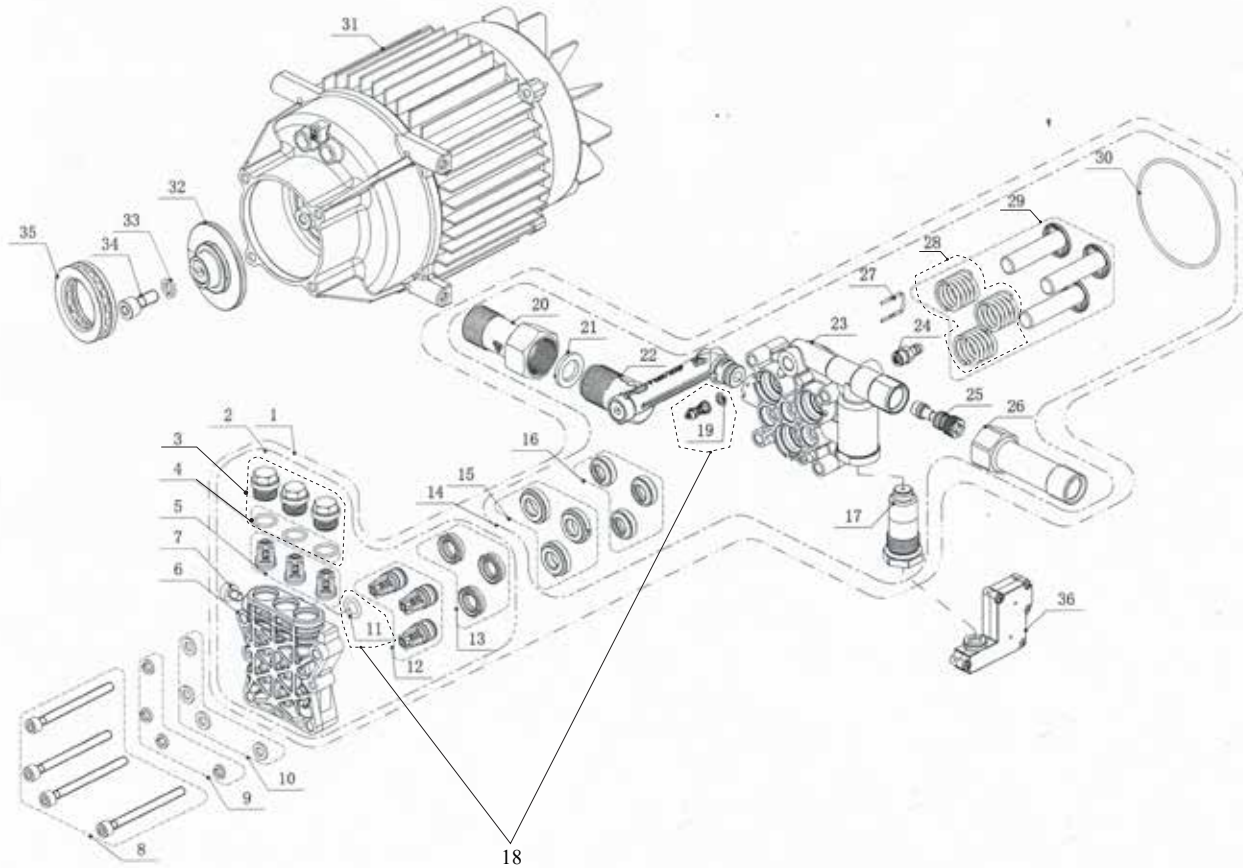

POS.	CODE	DESCRIPTION	QTY
1	A02721	FRONT HOUSING	1
2	A02722	KNOB	2
3	A02723	DETERGENT VALVE	1
4	A02724	OUTLET COVER	2
5	A02725	POWER CORD	1
6	A02726	MOTOR ASSEMBLY	1
7	A02727	REAR HOUSING	1
8	A02728	SWITCH BOX	1
9	A02729	WHEEL ASSEMBLY	1
10	A02730	DETERGENT BOTTLE	1
11	A02731	NOZZLE COLLECTOR	1
12	A02732	HANDLE ASSEMBLY	1
13	A02733	CAPACITOR BOX	1
14	A02734	CAPACITOR 30UF	1
15	41888	HIGH PRESSURE HOSE 8m	1
16	A02735	GUN STOCK	1
17	A02736	CAPACITOR CAP	1
18	A02737	GUN HOLDER	1
19	A02738	STOPPLE	1
20	41926	LANCE ROTOR POWER	1
21	41896	GUN	1
22	41925	TURBO LANCE	1

POS.	CODE	DESCRIPTION	QTY
1	A02740	INDUCTIVE MOTOR COVER	1
2	A02741	DAMPING RUBBER	2
3	A02742	MERGE	1
4	A02743	OUT DETERGENT TUBE	1
5	A02744	PUMP BASE	1
6	A02745	SCREW	2

POS.	CODE	DESCRIPTION	QTY
1	A02746	PUMP ASSEMBLY	1
2	A02747	CYLINDER HEAD	1
3	A02748	CHECK VALVE NUT (WITH O-RING)	3
4	A02749	O-RING	3
5	A02750	OUTLET CHECK VALVE (3PCS)	1
6	A02751	CYLINDER BASE	1
7	A02752	CYLINDER HEAD	1
8	A02753	SCREW	4
9	A02754	SPRING WASHER	4
10	A02755	SMALL PLAIN WASHER	4
11	A02756	O-RING	1
12	A02757	INLET VALVE (3PCS)	1
13	A02758	SEAL (3 PCS)	1
14	A02739	PISTON GUIDER	1
15	A02759	WATER SEAL SUPPORT (3 PCS)	1
16	A02760	PISTON SEAL (3 PCS)	1
17	A02761	BYPASS VALVE	1
18	A02762	CHIEF VALVE ASSEMBLY	1
19	A02763	CONE SPRING BASE	1
20	A02764	INLET EXTENSION	1
21	A02765	WATER INLET GASKET	1

POS.	CODE	DESCRIPTION	QTY
22	A02766	INLET EXTENSION PLUG	1
23	A02767	PISTON GUIDER	1
24	A02769	SUCTION NIPPLE	1
25	A02768	VENTURI	1
26	A02770	OUTLET	1
27	A02771	U-PIN	1
28	A02772	PISTON SPRING	3
29	A02773	PISTON (WITH SPRING)	1
30	A02774	O-RING	1
31	A02775	MOTOR	1
32	A02776	WOBBLE PLATE FAM	1
33	A02777	SPRING WASHER	1
34	A02778	SCREW	1
35	A02779	THRUST BALL BEARING	1
36	A02780	TSS	1