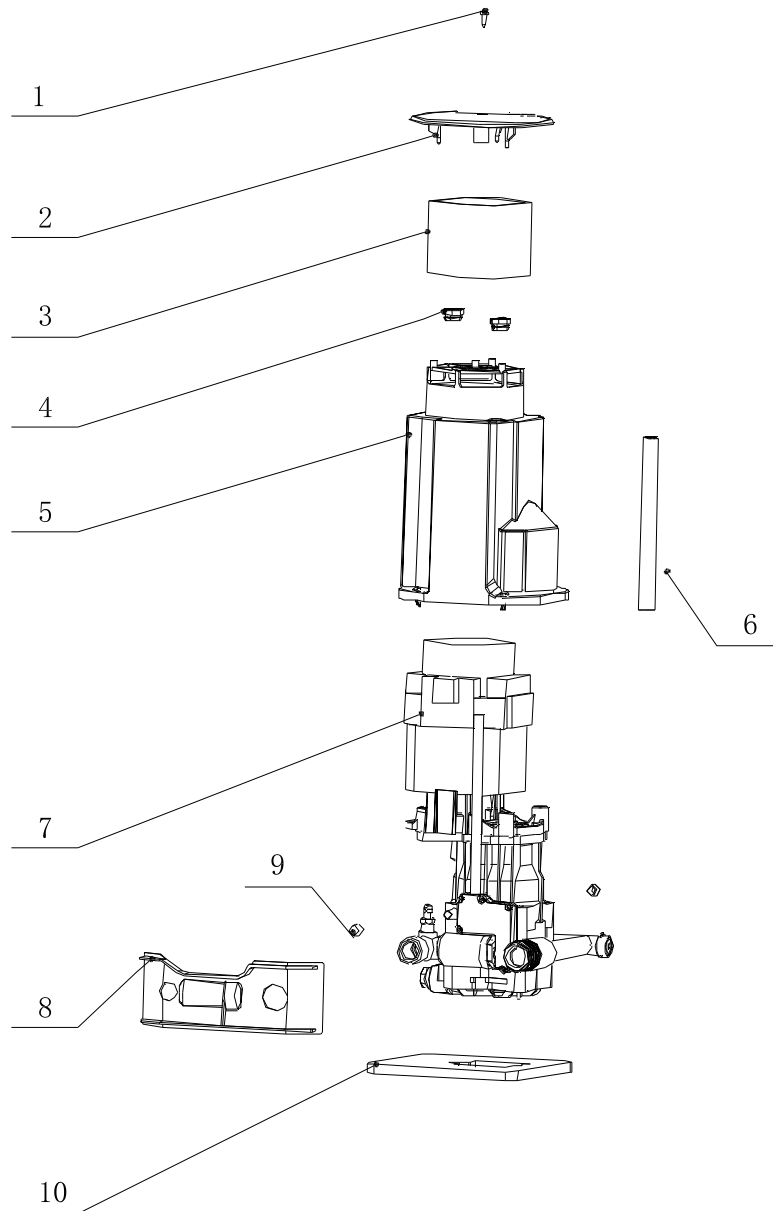

POS.	CODE	DESCRIPTION	QTY
1	A02658	FRONT HOUSING	1
2	A02659	SWITCH KNOB	1
3	A02660	MOTOR ASSEMBLY	1
4	A02661	POWER CORD	1
5	A02662	REAR HOUSING	1
6	A02663	SWITCH BOX	1
7	A02664	WHEEL (SET 2pcs)	1
8	41895	GUN	1
9	41918	LANCE ROTOPOWER	1
10	A02665	HANDLE	1
11	A02666	HAND CRANK	1
12	A02667	REEL	1
13	A02668	REEL SUPPORT	1
14	A02669	REEL BRACKET	1
15	A02670	GUN HOLDER	1
16	A02671	GUN STOCK	1
17	A02672	DETERGENT BOTTLE	1
18	43603	HIGH PRESSURE HOSE 5m	1
19	A02673	PRESSURE HOSE	1
20	41917	TURBO LANCE	1

POS.	CODE	DESCRIPTION	QTY
1	A02674	SCREW ST3X12	1
2	A02675	MOTOR CAP	1
3	A02676	REAR MOTOR FILTER	1
4	A02677	WATERPROOF RUBBER	2
5	A02678	MOTOR COVER	1
6	A02679	PIPETTE	1
7	A02680	MERGE	1
8	A02681	WASHER	1
9	A02682	DAMPING RING	2
10	A02683	FRONT MOTOR FILTER	1

POS.	CODE	DESCRIPTION	QTY
1	A02684	INDUCTION MOTOR	1
2	A02685	PEACH SHAPE RING	1
3	A02686	PUMP ASSEMBLY	1
4	A02687	GEAR BOX ASSEMBLY	1
5	A02688	WOBBLE PLATE	1
6	A02689	WASHER	1
7	A02690	INNER HEXAGON SCREW	1
8	A02691	BEARING	1
9	A02692	SCREW	4
10	A02693	PUMP HEAD ASSEMBLY	1
11	A02694	CHECK VALVE NUT (WITH O-RING)	3
12	A02695	O-RING	3
13	A02696	OULET VALVE KIT (3PCS)	1
14	A02697	CYLINDER HEAD	1
15	A02698	SCREW	1
16	A02699	O-RING	1
17	A02700	INNER HEXAGON SCREW	4
18	A02701	ELASTIC WASHER	4
19	A02702	WASHER	4
20	A02703	WATER RING (3PCS)	1
21	A02704	INLET VALVE KIT (3PCS)	1
22	A02705	PISTON BODY ASSEMBLY	1

POS.	CODE	DESCRIPTION	QTY
23	A02706	PUMP HEAD (3PCS)	1
24	A02707	WATER SEAL (3PCS)	1
25	A02708	SCREW	1
26	A02709	BYPASSING VALVE KIT	1
27	A02710	VENTURI TUBE	1
28	A02711	O-RING	1
29	A02712	PISTON ASSEMBLY (3PCS)	1
30	A02713	PISTON SPRING	3
31	A02714	SUCTION NIPPLE	1
32	A02715	U-PIN	1
33	A02716	OUTLET VALVE KIT	1
34	A02717	INLET VALVE KIT	1
35	A02718	CONE SPRING BASE	1
36	A02719	TOTAL VAVE KIT	1
37	A02720	MICRO SWITCH	1