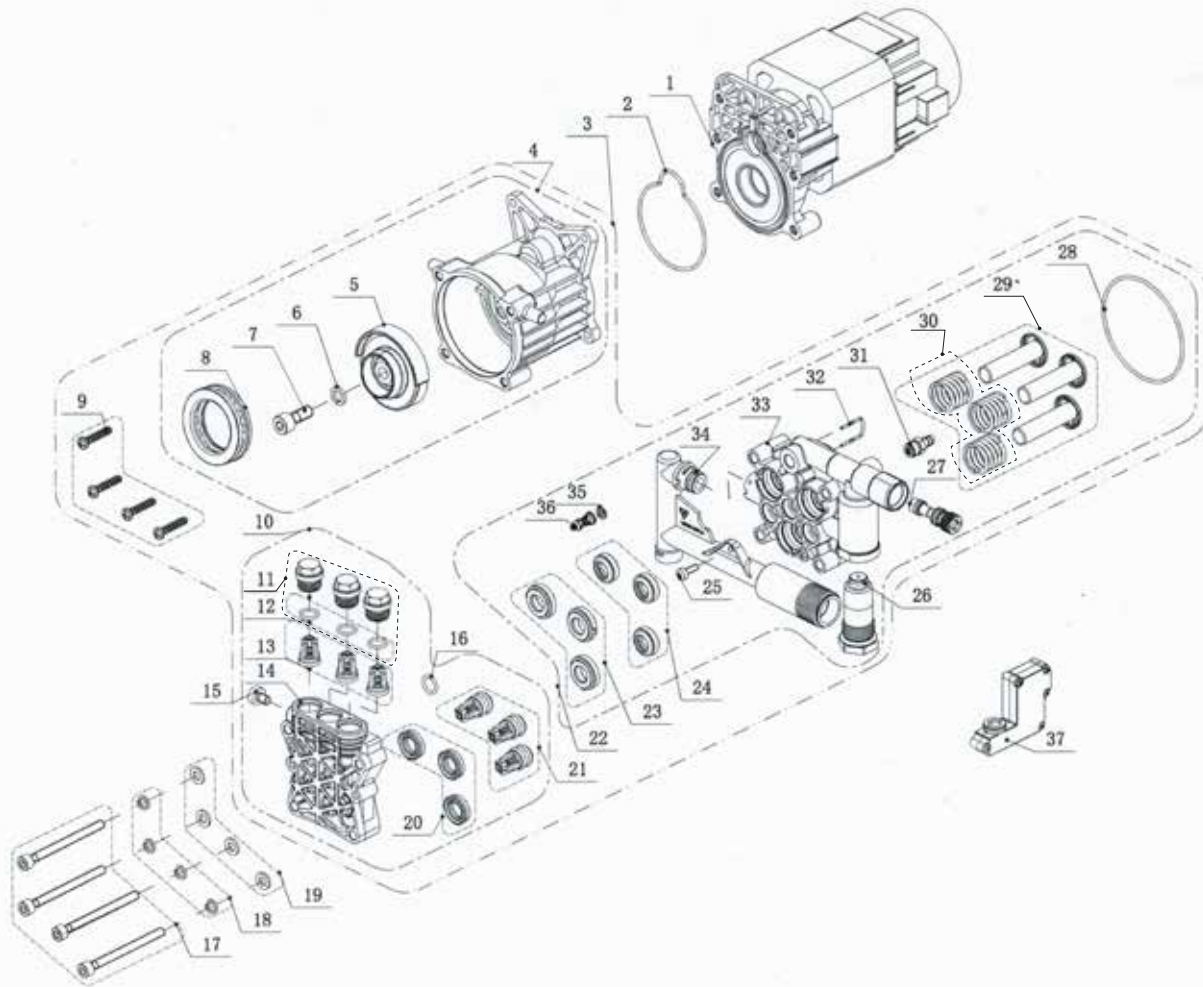

POS.	CODE	DESCRIPTION	QTY
1	A02658	FRONT HOUSING	1
2	A02659	SWITCH KNOB	1
3	A02660	MOTOR ASSEMBLY	1
4	A02661	POWER CORD	1
5	A02662	REAR HOUSING	1
6	A02663	SWITCH BOX	1
7	A02664	WHEEL (SET 2pcs)	1
8	41895	GUN	1
9	41918	LANCE ROTOPOWER	1
10	A02665	HANDLE	1
11	A02666	HAND CRANK	1
12	A02667	REEL	1
13	A02668	REEL SUPPORT	1
14	A02669	REEL BRACKET	1
15	A02670	GUN HOLDER	1
16	A02671	GUN STOCK	1
17	A02672	DETERGENT BOTTLE	1
18	43603	HIGH PRESSURE HOSE 5m	1
19	A02673	PRESSURE HOSE	1
20	41917	TURBO LANCE	1

POS.	CODE	DESCRIPTION	QTY
1	A02674	SCREW ST3X12	1
2	A02675	MOTOR CAP	1
3	A02676	REAR MOTOR FILTER	1
4	A02677	WATERPROOF RUBBER	2
5	A02678	MOTOR COVER	1
6	A02679	PIPETTE	1
7	A02680	MERGE	1
8	A02681	WASHER	1
9	A02682	DAMPING RING	2
10	A02683	FRONT MOTOR FILTER	1

POS.	CODE	DESCRIPTION	QTY
1	A02684	INDUCTION MOTOR	1
2	A02685	PEACH SHAPE RING	1
3	A02686	PUMP ASSEMBLY	1
4	A02687	GEAR BOX ASSEMBLY	1
5	A02688	WOBBLE PLATE	1
6	A02689	WASHER	1
7	A02690	INNER HEXAGON SCREW	1
8	A02691	BEARING	1
9	A02692	SCREW	4
10	A02693	PUMP HEAD ASSEMBLY	1
11	A02694	CHECK VALVE NUT (WITH O-RING)	3
12	A02695	O-RING	3
13	A02696	OULET VALVE KIT (3PCS)	1
14	A02697	CYLINDER HEAD	1
15	A02698	SCREW	1
16	A02699	O-RING	1
17	A02700	INNER HEXAGON SCREW	4
18	A02701	ELASTIC WASHER	4
19	A02702	WASHER	4
20	A02703	WATER RING (3PCS)	1
21	A02704	INLET VALVE KIT (3PCS)	1
22	A02705	PISTON BODY ASSEMBLY	1

POS.	CODE	DESCRIPTION	QTY
23	A02706	PUMP HEAD (3PCS)	1
24	A02707	WATER SEAL (3PCS)	1
25	A02708	SCREW	1
26	A02709	BYPASSING VALVE KIT	1
27	A02710	VENTURI TUBE	1
28	A02711	O-RING	1
29	A02712	PISTON ASSEMBLY (3PCS)	1
30	A02713	PISTON SPRING	3
31	A02714	SUCTION NIPPLE	1
32	A02715	U-PIN	1
33	A02716	OUTLET VALVE KIT	1
34	A02717	INLET VALVE KIT	1
35	A02718	CONE SPRING BASE	1
36	A02719	TOTAL VAVE KIT	1
37	A02720	MICRO SWITCH	1