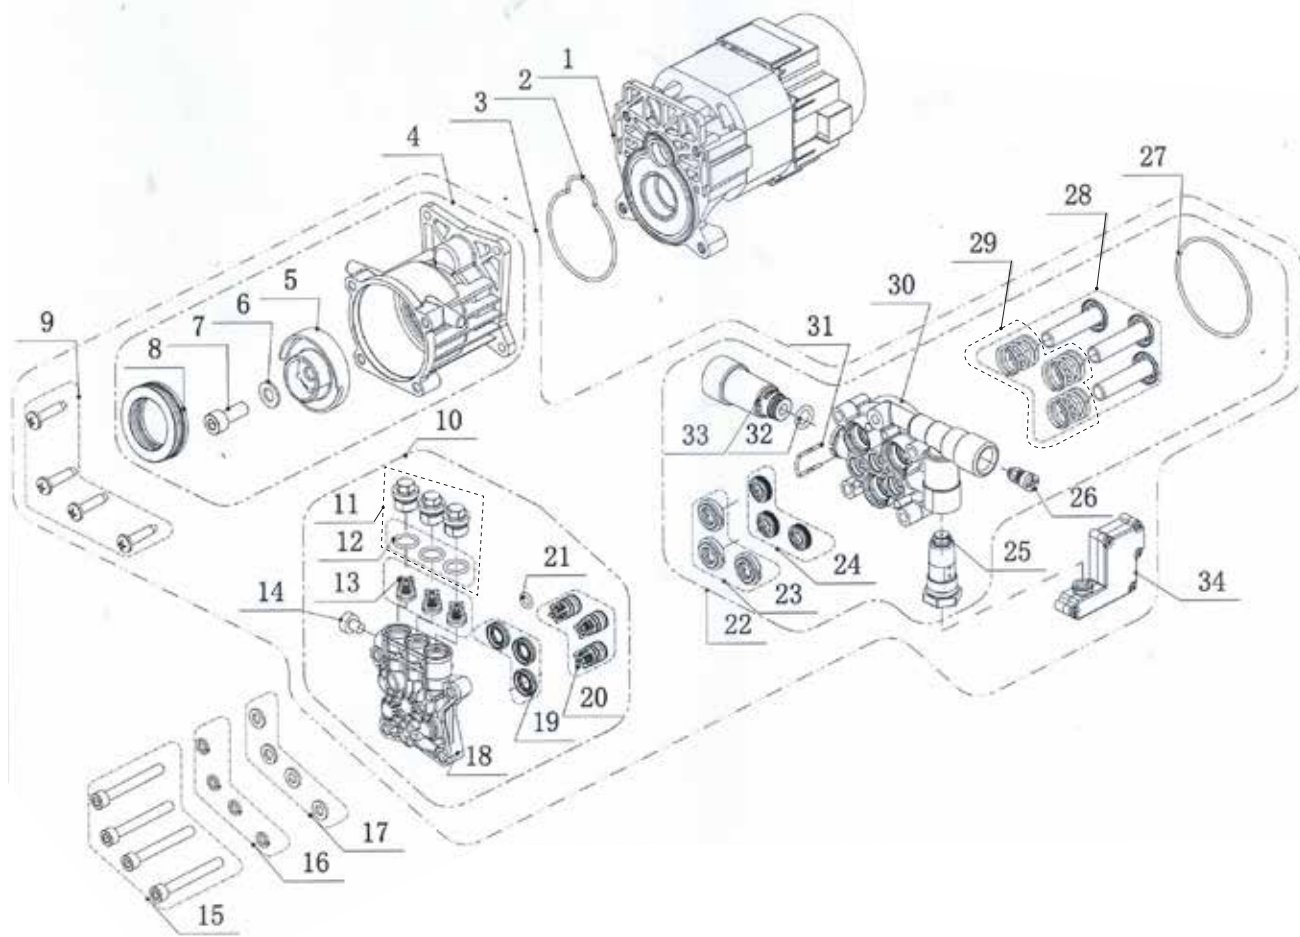

POS.	CODE	DESCRIPTION	QTY
1	A02304	FRONT HOUSING	1
2	A02305	MERGE ASSEMBLY	1
3	A02306	POWER CORD	1
4	A02307	REAR HOUSING ASSY	1
5	A02308	WHEEL COVER	2
6	A02309	WHEEL (2PCS)	1
7	A02310	WHEEL BRACKET	1
8	41915	LANCE	1
9	41916	EXTENSION LANCE	1
10	41889	GUN	1
11	A02311	LONG-HANDLE	1
12	A02312	CORD HOOK	1
13	A02313	GUN-HOLDER	1
14	41887	PRESSURE HOSE	1

POS.	CODE	DESCRIPTION	QTY
1	A02314	SWITCH KNOB	1
2	A02315	SCREW ST3X12	8
3	A02316	SWITCH COVER	1
4	A02903	SWITCH LEVER	1
5	A02317	SWITCH	1
6	A02318	O-RING	1
7	A02319	BOTTOM MOTOR COVER	1
8	A02320	MERGE	1
9	A02321	FRONT MOTOR FILTER	1
10	A02322	DAMPING RING	2
11	A02323	TOP MOTOR COVER	1

POS.	CODE	DESCRIPTION	QTY
1	A02324	INDUCTION MOTOR	1
2	A02325	PEACH SHAPE RING	1
3	A02326	PUMP ASSEMBLY	1
4	A02327	GEAR BOX ASSEMBLY	1
5	A02328	WOBBLE PLATE	1
6	A02329	WASHER	1
7	A02330	INNER HEXAGON SCREW	1
8	A02331	BEARING	1
9	A02332	SCREW	4
10	A02333	PUMP HEAD ASSEMBLY	1
11	A02334	CHECK VALVE NUT (WITH O-RING)	3
12	A02335	O-RING	3
13	A02336	OULET VALVE KIT (3 PCS)	1
14	A02385	SCREW	1
15	A02580	INNER HEXAGON SCREW	4
16	A02581	ELASTIC WASHER	4
17	A02582	WASHER	4
18	A02583	PUMP HEAD	1
19	A02584	WATER SEAL (3 PCS)	1
20	A02585	INLET VALVE KIT (3 PCS)	1
21	A02586	O-RING	1
22	A02587	PISTON BODY ASSEMBLY	1
23	A02588	SEALING BASE (3 PCS)	1
24	A02589	PISTON OIL SEAL (3 PCS)	1
25	A02590	BYPASSING VALVE KIT	1
26	A02591	TOTAL VAVE KIT	1

POS.	CODE	DESCRIPTION	QTY
27	A02592	O-RING	1
28	A02593	PISTON (WITH THE SPRING) (3 PCS)	1
29	A02594	PISTON SPRING	3
30	A02595	PISTON GUIDE	1
31	A02596	U-PIN	1
32	A02597	O-RING	1
33	A02598	INLET PIPE	1
34	A02599	MICRO SWITCH ASSEMBLY	1