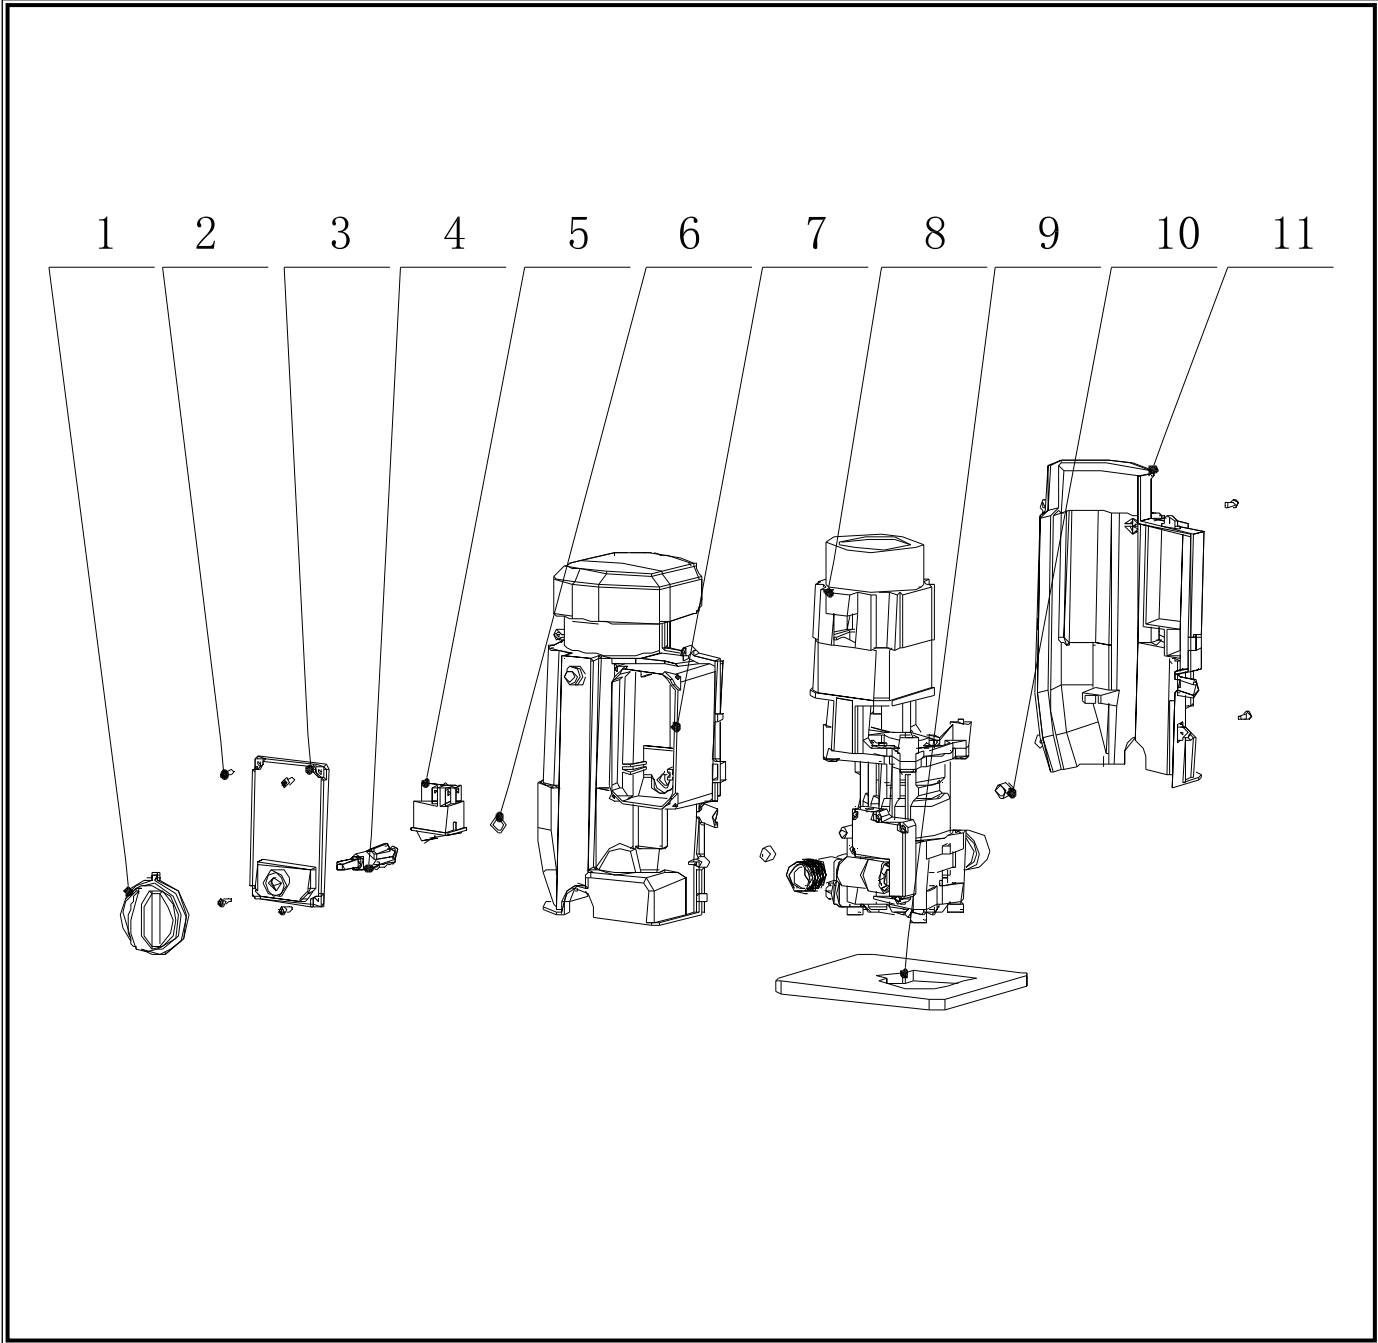

POS.	CODE	DESCRIPTION	QTY
1	A02304	FRONT HOUSING	1
2	A02305	MERGE ASSEMBLY	1
3	A02306	POWER CORD	1
4	A02307	REAR HOUSING ASSY	1
5	A02308	WHEEL COVER	2
6	A02309	WHEEL (2PCS)	1
7	A02310	WHEEL BRACKET	1
8	41915	LANCE	1
9	41916	EXTENSION LANCE	1
10	41889	GUN	1
11	A02311	LONG-HANDLE	1
12	A02312	CORD HOOK	1
13	A02313	GUN-HOLDER	1
14	41887	PRESSURE HOSE	1

POS.	CODE	DESCRIPTION	QTY
1	A02314	SWITCH KNOB	1
2	A02315	SCREW ST3X12	8
3	A02316	SWITCH COVER	1
4	A02903	SWITCH LEVER	1
5	A02317	SWITCH	1
6	A02318	O-RING	1
7	A02319	BOTTOM MOTOR COVER	1
8	A02320	MERGE	1
9	A02321	FRONT MOTOR FILTER	1
10	A02322	DAMPING RING	2
11	A02323	TOP MOTOR COVER	1

POS.	CODE	DESCRIPTION	QTY
1	A02324	INDUCTION MOTOR	1
2	A02325	PEACH SHAPE RING	1
3	A02326	PUMP ASSEMBLY	1
4	A02327	GEAR BOX ASSEMBLY	1
5	A02328	WOBBLE PLATE	1
6	A02329	WASHER	1
7	A02330	INNER HEXAGON SCREW	1
8	A02331	BEARING	1
9	A02332	SCREW	4
10	A02333	PUMP HEAD ASSEMBLY	1
11	A02334	CHECK VALVE NUT (WITH O-RING)	3
12	A02335	O-RING	3
13	A02336	OULET VALVE KIT (3 PCS)	1
14	A02385	SCREW	1
15	A02580	INNER HEXAGON SCREW	4
16	A02581	ELASTIC WASHER	4
17	A02582	WASHER	4
18	A02583	PUMP HEAD	1
19	A02584	WATER SEAL (3 PCS)	1
20	A02585	INLET VALVE KIT (3 PCS)	1
21	A02586	O-RING	1
22	A02587	PISTON BODY ASSEMBLY	1
23	A02588	SEALING BASE (3 PCS)	1
24	A02589	PISTON OIL SEAL (3 PCS)	1
25	A02590	BYPASSING VALVE KIT	1
26	A02591	TOTAL VAVE KIT	1

POS.	CODE	DESCRIPTION	QTY
27	A02592	O-RING	1
28	A02593	PISTON (WITH THE SPRING) (3 PCS)	1
29	A02594	PISTON SPRING	3
30	A02595	PISTON GUIDE	1
31	A02596	U-PIN	1
32	A02597	O-RING	1
33	A02598	INLET PIPE	1
34	A02599	MICRO SWITCH ASSEMBLY	1