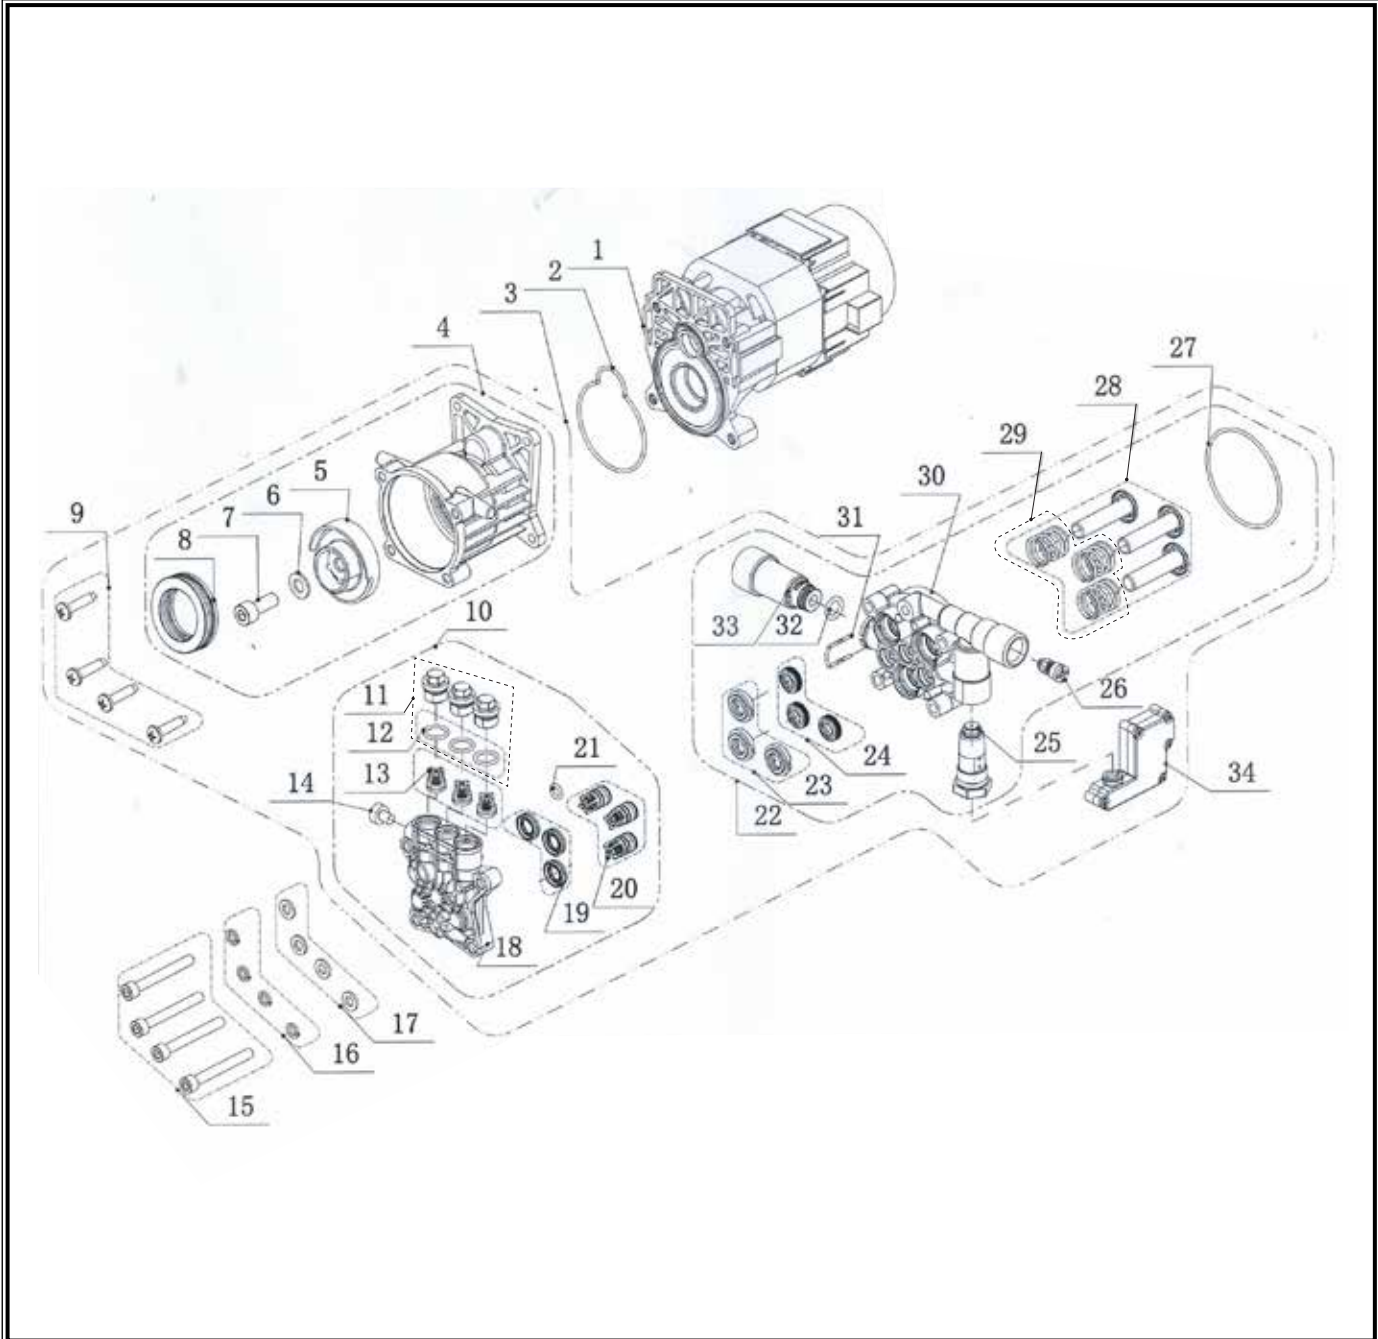

POS.	CODE	DESCRIPTION	QTY
1	A02304	FRONT HOUSING	1
2	A02305	MERGE ASSEMBLY	1
3	A02306	POWER CORD	1
4	A02307	REAR HOUSING ASSY	1
5	A02308	WHEEL COVER	2
6	A02309	WHEEL (2PCS)	1
7	A02310	WHEEL BRACKET	1
8	41915	LANCE	1
9	41916	EXTENSION LANCE	1
10	41889	GUN	1
11	A02311	LONG-HANDLE	1
12	A02312	CORD HOOK	1
13	A02313	GUN-HOLDER	1
14	41887	PRESSURE HOSE	1

POS.	CODE	DESCRIPTION	QTY
1	A02314	SWITCH KNOB	1
2	A02315	SCREW ST3X12	8
3	A02316	SWITCH COVER	1
4	A02903	SWITCH LEVER	1
5	A02317	SWITCH	1
6	A02318	O-RING	1
7	A02319	BOTTOM MOTOR COVER	1
8	A02320	MERGE	1
9	A02321	FRONT MOTOR FILTER	1
10	A02322	DAMPING RING	2
11	A02323	TOP MOTOR COVER	1

POS.	CODE	DESCRIPTION	QTY
1	A02324	INDUCTION MOTOR	1
2	A02325	PEACH SHAPE RING	1
3	A02326	PUMP ASSEMBLY	1
4	A02327	GEAR BOX ASSEMBLY	1
5	A02328	WOBBLE PLATE	1
6	A02329	WASHER	1
7	A02330	INNER HEXAGON SCREW	1
8	A02331	BEARING	1
9	A02332	SCREW	4
10	A02333	PUMP HEAD ASSEMBLY	1
11	A02334	CHECK VALVE NUT (WITH O-RING)	3
12	A02335	O-RING	3
13	A02336	OULET VALVE KIT (3 PCS)	1
14	A02385	SCREW	1
15	A02580	INNER HEXAGON SCREW	4
16	A02581	ELASTIC WASHER	4
17	A02582	WASHER	4
18	A02583	PUMP HEAD	1
19	A02584	WATER SEAL (3 PCS)	1
20	A02585	INLET VALVE KIT (3 PCS)	1
21	A02586	O-RING	1
22	A02587	PISTON BODY ASSEMBLY	1
23	A02588	SEALING BASE (3 PCS)	1
24	A02589	PISTON OIL SEAL (3 PCS)	1
25	A02590	BYPASSING VALVE KIT	1
26	A02591	TOTAL VAVE KIT	1

POS.	CODE	DESCRIPTION	QTY
27	A02592	O-RING	1
28	A02593	PISTON (WITH THE SPRING) (3 PCS)	1
29	A02594	PISTON SPRING	3
30	A02595	PISTON GUIDE	1
31	A02596	U-PIN	1
32	A02597	O-RING	1
33	A02598	INLET PIPE	1
34	A02599	MICRO SWITCH ASSEMBLY	1