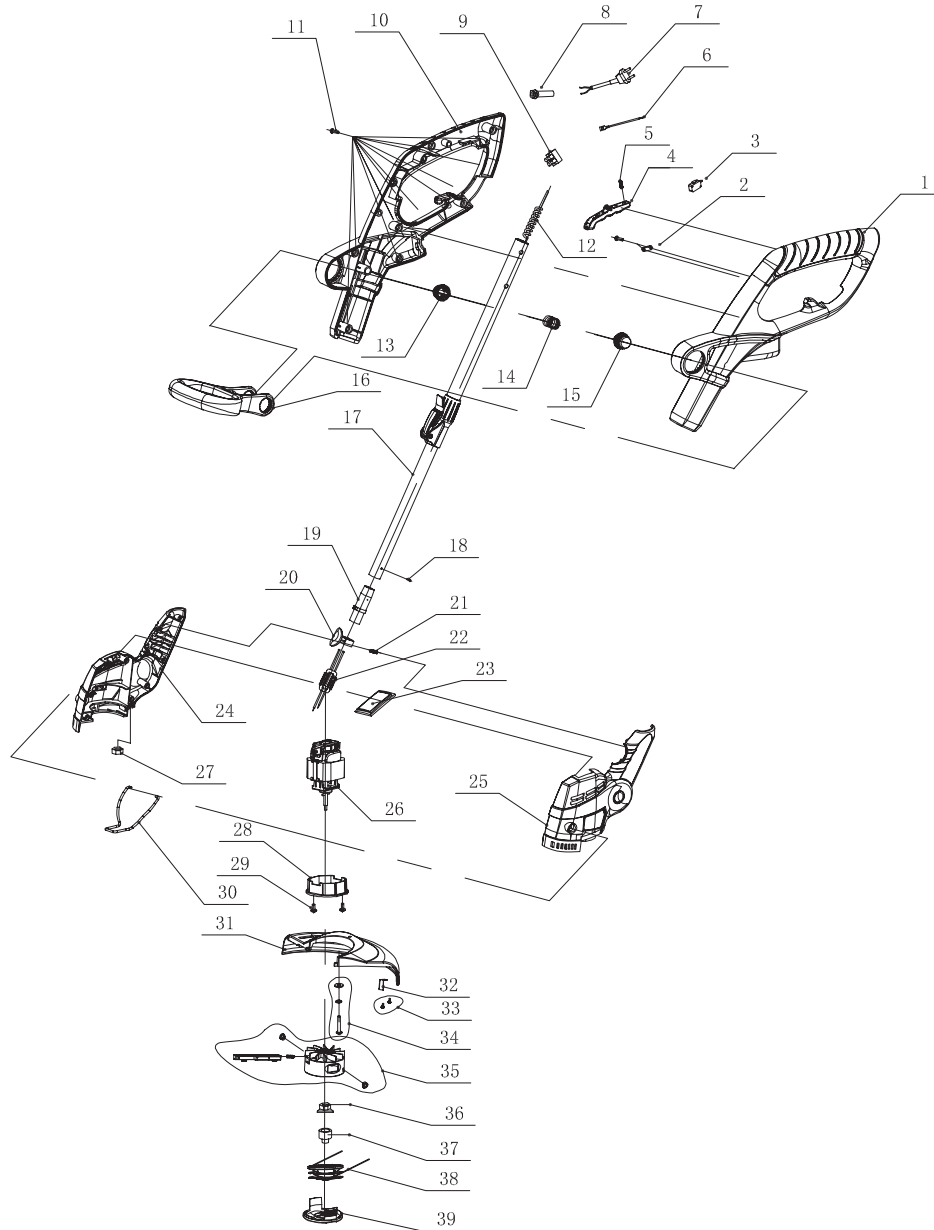

POS.	CODE	DESCRIPTION	QTY
1	A00289	RIGHT HANDLE	1
2	A00290	TENSION DISC	3
3	A00291	POSITIVE MICRO SWITCH	1
4	A00292	SWITCH TRIGGER	1
5	A00293	TRIGGER SPRING	1
6	A00294	INTERNAL WIRE	1
7	A00295	POWER CORD	1
8	A00296	CORD BUSHING	1
9	A00297	BINDING POST	1
10	A00298	LEFT HANDLE	1
11	A00299	SCREW	24
12	A00300	SPRING WIRE ASSEMBLY	1
13	A00301	LEFT HANDLE ROTARY KNOB	1
14	A00302	SPRING	1
15	A00303	RIGHT HANDLE ROTARY KNOB	1
16	A00304	CONTROLLER TOP	1
17	A00305	TELESCOPING TUBE ASSEMBLY	1
18	A00306	SCREW	2
19	A00307	ROTATING JOINT	1
20	A00308	PIVOT HEAD	1
21	A00309	SPRING	1
22	A00310	MODE CHOKE	1
23	A00311	NORMAL TRIM COVER	1
24	A00312	LEFT HOUSING	1
25	A00313	RIGHT HOUSING	1
26	A00314	MOTOR	1
27	A00315	SQUARE NUT	1
28	A00316	MOTOR BRACKET	1
29	A00317	HEAD SCREW	2

POS.	CODE	DESCRIPTION	QTY
30	A00318	RETRACTABLE FLOWER GUARD	1
31	A00319	PROTECT SHIELD	1
32	A00320	RECTANGULAR BLADE	1
33	A00321	SCREW	2
34	A00322	SCREWS	1
35	A00272	AUTOMATIC BLADE ASSEMBLY	1
36	A00273	FLANGE NUT	1
37	A00274	TRIM COVER	1
38	44640	FEED SPOOL ASSEMBLY	1
39	44642	FEED CUP	1