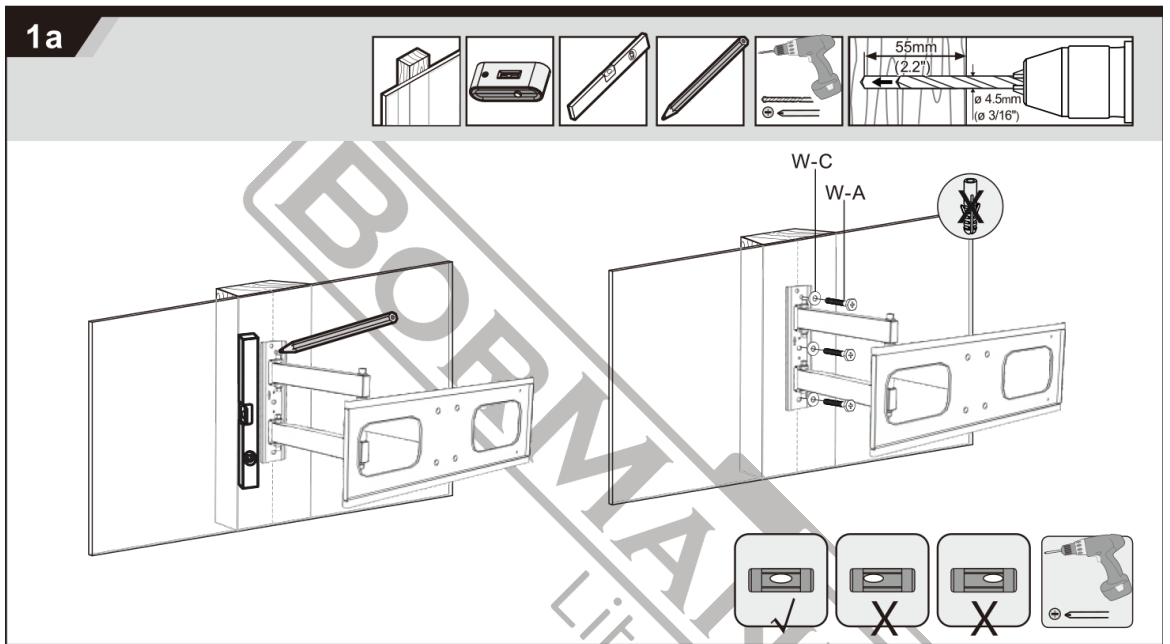

Lite Series

**BTV1100**  
025979

v2.2

Rated  
40kg/88lbs

VESA  
200x100 200x200  
400x200 400x400

MOST  
26"-55"  
TVs

WWW.NIKOLAOUTOOLS.GR

**2 YEARS**  
WARRANTY