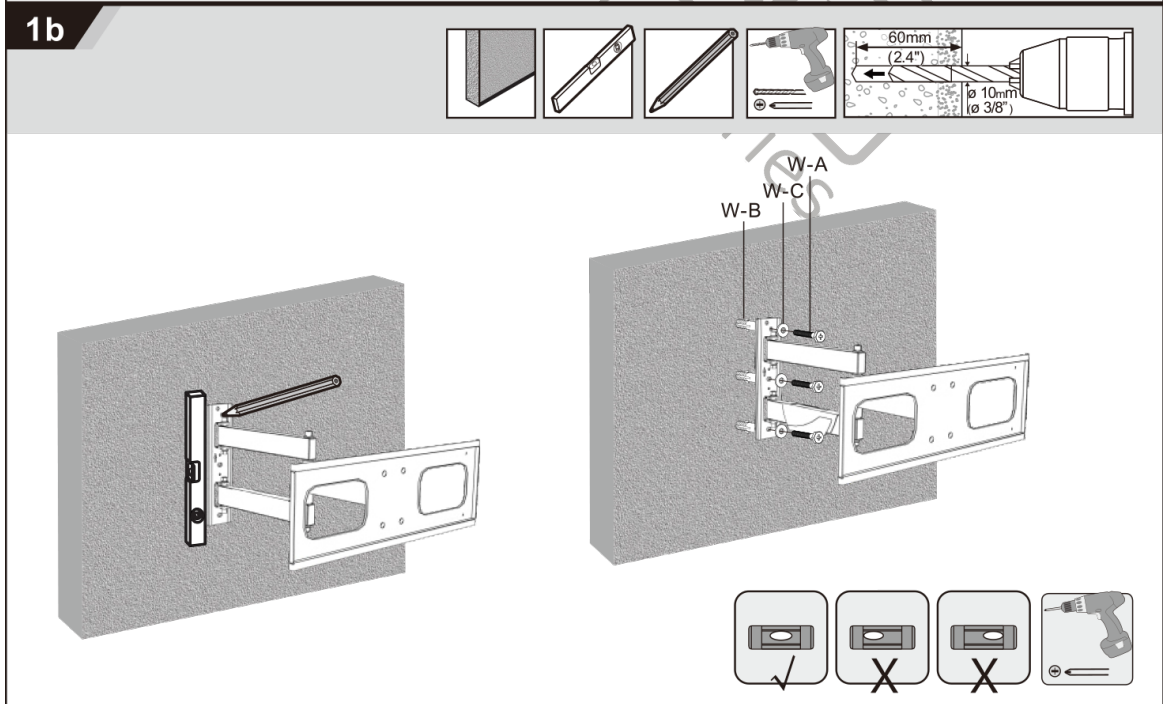

Lite Series

**BTV1100**  
025979

v2.2

Rated  
40kg/88lbs

VESA  
200x100 200x200  
400x200 400x400

MOST  
26"-55"  
TVs

WWW.NIKOLAOUTOOLS.GR

**2 YEARS**  
WARRANTY