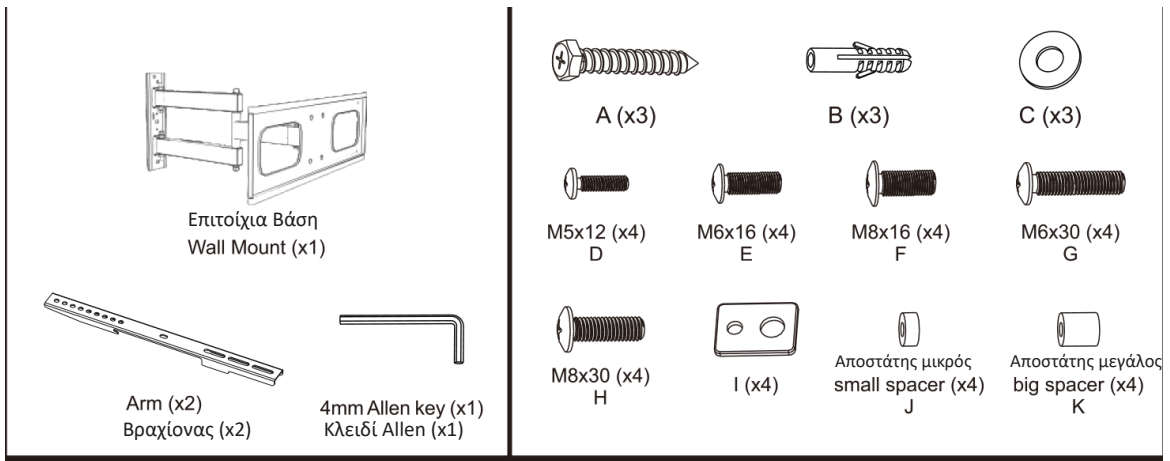

Lite Series

**BTV1100**  
025979

v2.2

Rated  
40kg/88lbs

VESA  
200x100 200x200  
400x200 400x400

MOST  
26"-55"  
TVs

WWW.NIKOLAOUTOOLS.GR

**2 YEARS**  
WARRANTY