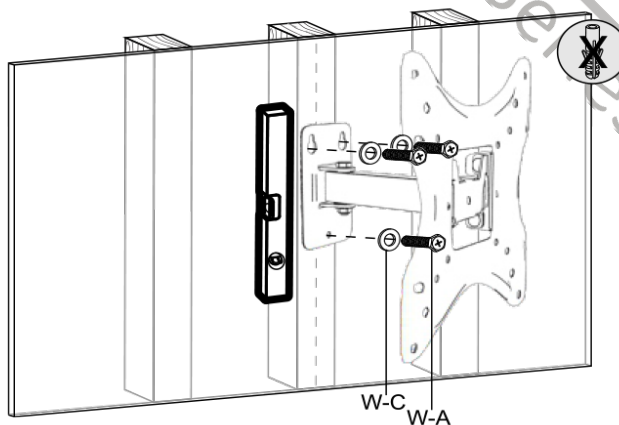

Lite Series

BTV1000

025955

v2.2

WWW.NIKOLAOUTOOLS.GR

MOST 13"-42" TVs	Rated 35kg/77lbs	VESA 75x75 100x100 200x100 200x200
-------------------------------	----------------------------	--

2 YEARS
WARRANTY

1a.