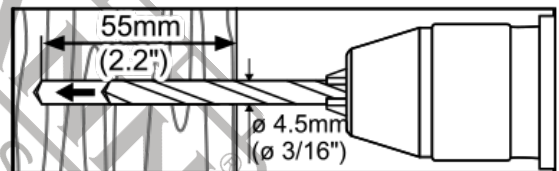

Lite Series

BTV1000

025955

v2.2

WWW.NIKOLAOUTOOLS.GR

MOST 13"-42" TVs	Rated 35kg/77lbs	VESA 75x75 100x100 200x100 200x200
-------------------------------	----------------------------	--

2 YEARS
WARRANTY

1a.